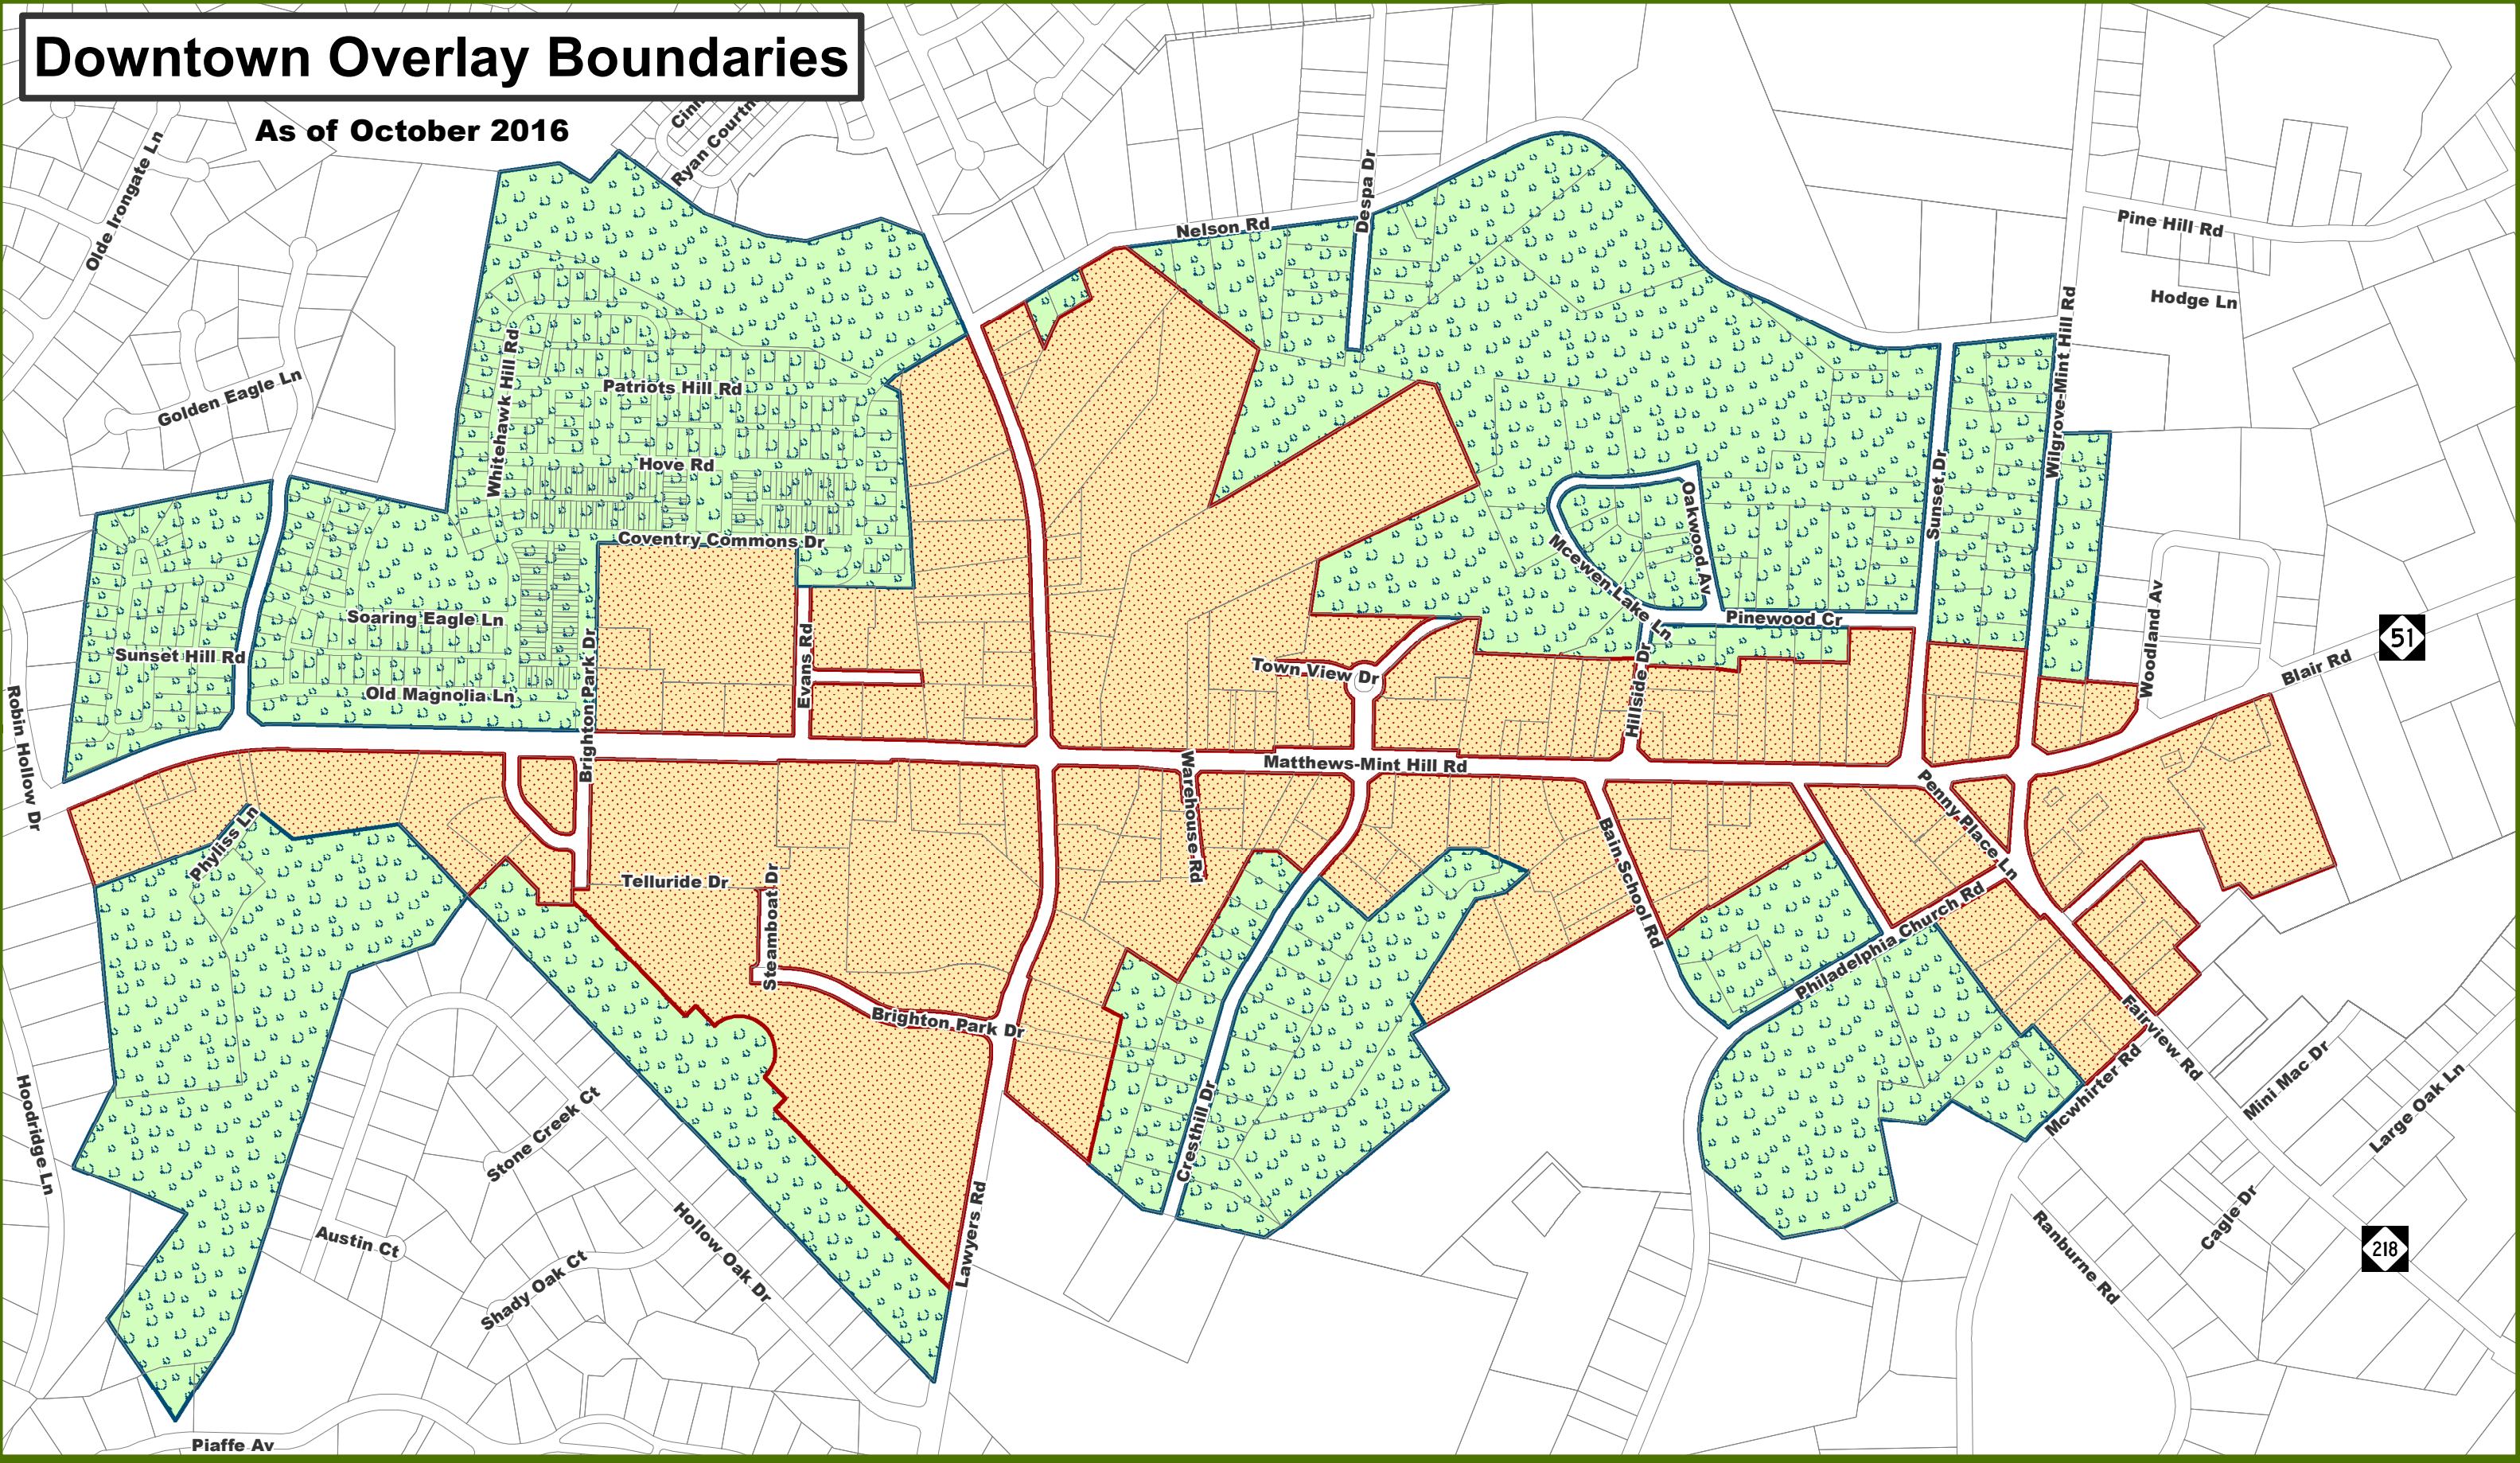

# Downtown Overlay Boundaries

As of October 2016

## Downtown Overlay District

-  Neighborhood DO-A
-  Town Center DO-B

TOWN OF  
MINT HILL