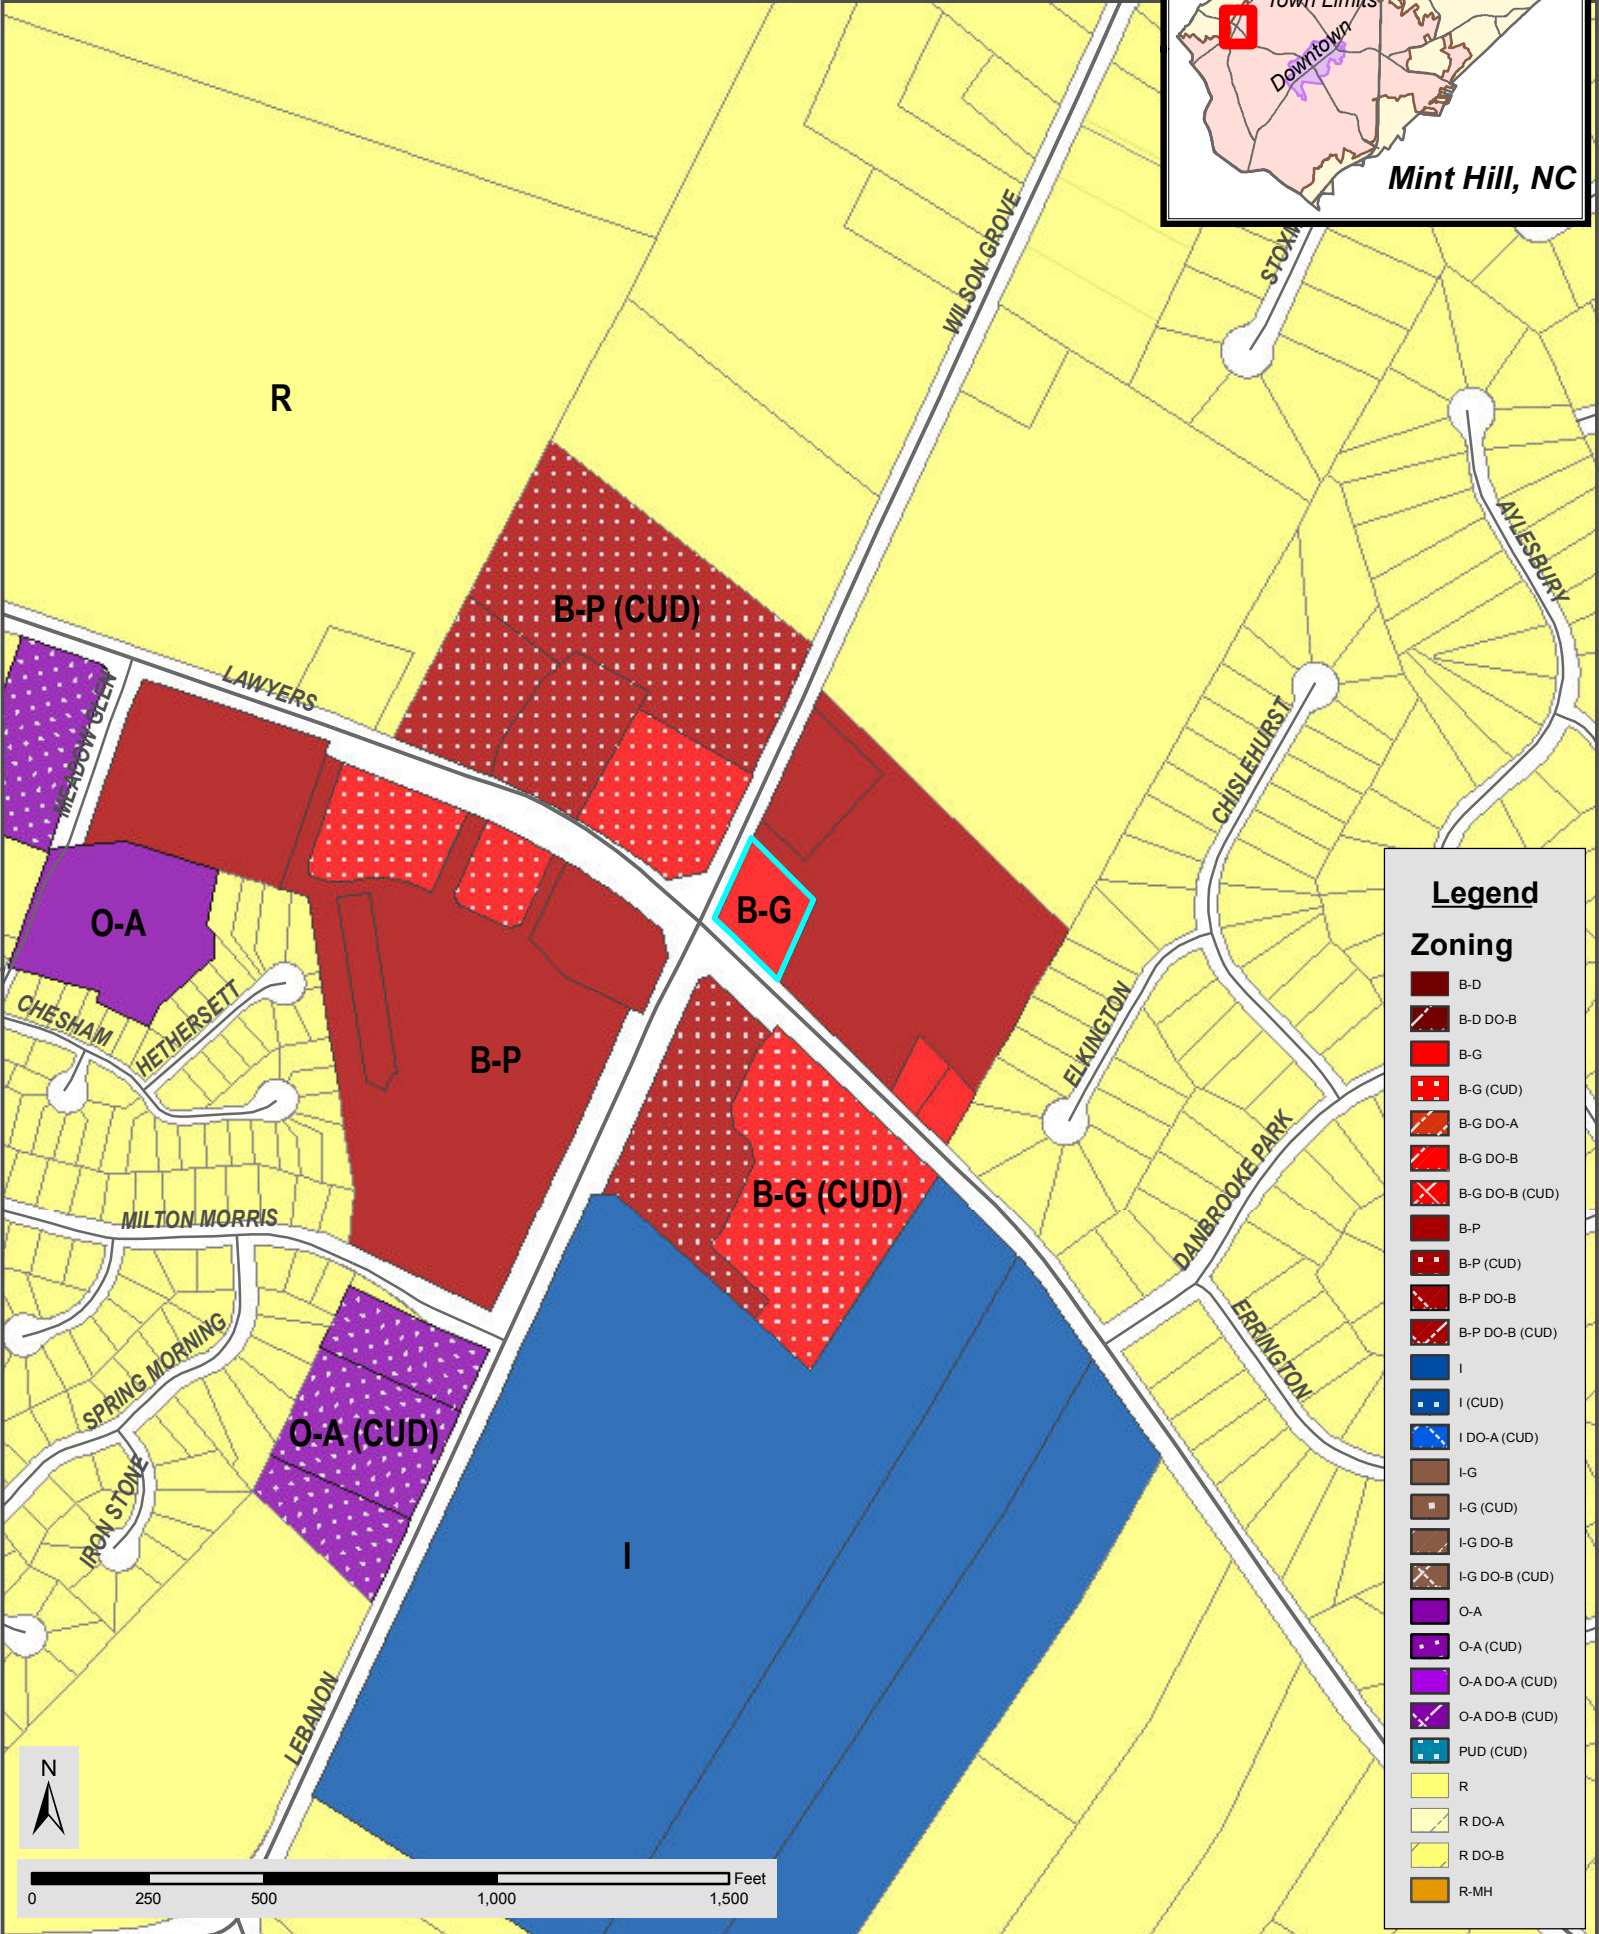

**ZC12-12 Circle K**  
 Address: 9201 Lawyers Rd  
 Tax Parcel Number: 137-22-201

**Legend**

**Zoning**

[Dark Red]	B-D
[Dark Red with diagonal lines]	B-D DO-B
[Red]	B-G
[Red with white dots]	B-G (CUD)
[Red with diagonal lines]	B-G DO-A
[Red with diagonal lines]	B-G DO-B
[Red with diagonal lines]	B-G DO-B (CUD)
[Dark Red]	B-P
[Dark Red with white dots]	B-P (CUD)
[Dark Red with diagonal lines]	B-P DO-B
[Dark Red with diagonal lines]	B-P DO-B (CUD)
[Blue]	I
[Blue with white dots]	I (CUD)
[Blue with diagonal lines]	I DO-A (CUD)
[Brown]	I-G
[Brown with white dots]	I-G (CUD)
[Brown with diagonal lines]	I-G DO-B
[Brown with diagonal lines]	I-G DO-B (CUD)
[Purple]	O-A
[Purple with white dots]	O-A (CUD)
[Purple with diagonal lines]	O-A DO-A (CUD)
[Purple with diagonal lines]	O-A DO-B (CUD)
[Blue with white dots]	PUD (CUD)
[Yellow]	R
[Yellow with diagonal lines]	R DO-A
[Yellow with diagonal lines]	R DO-B
[Orange]	R-MH