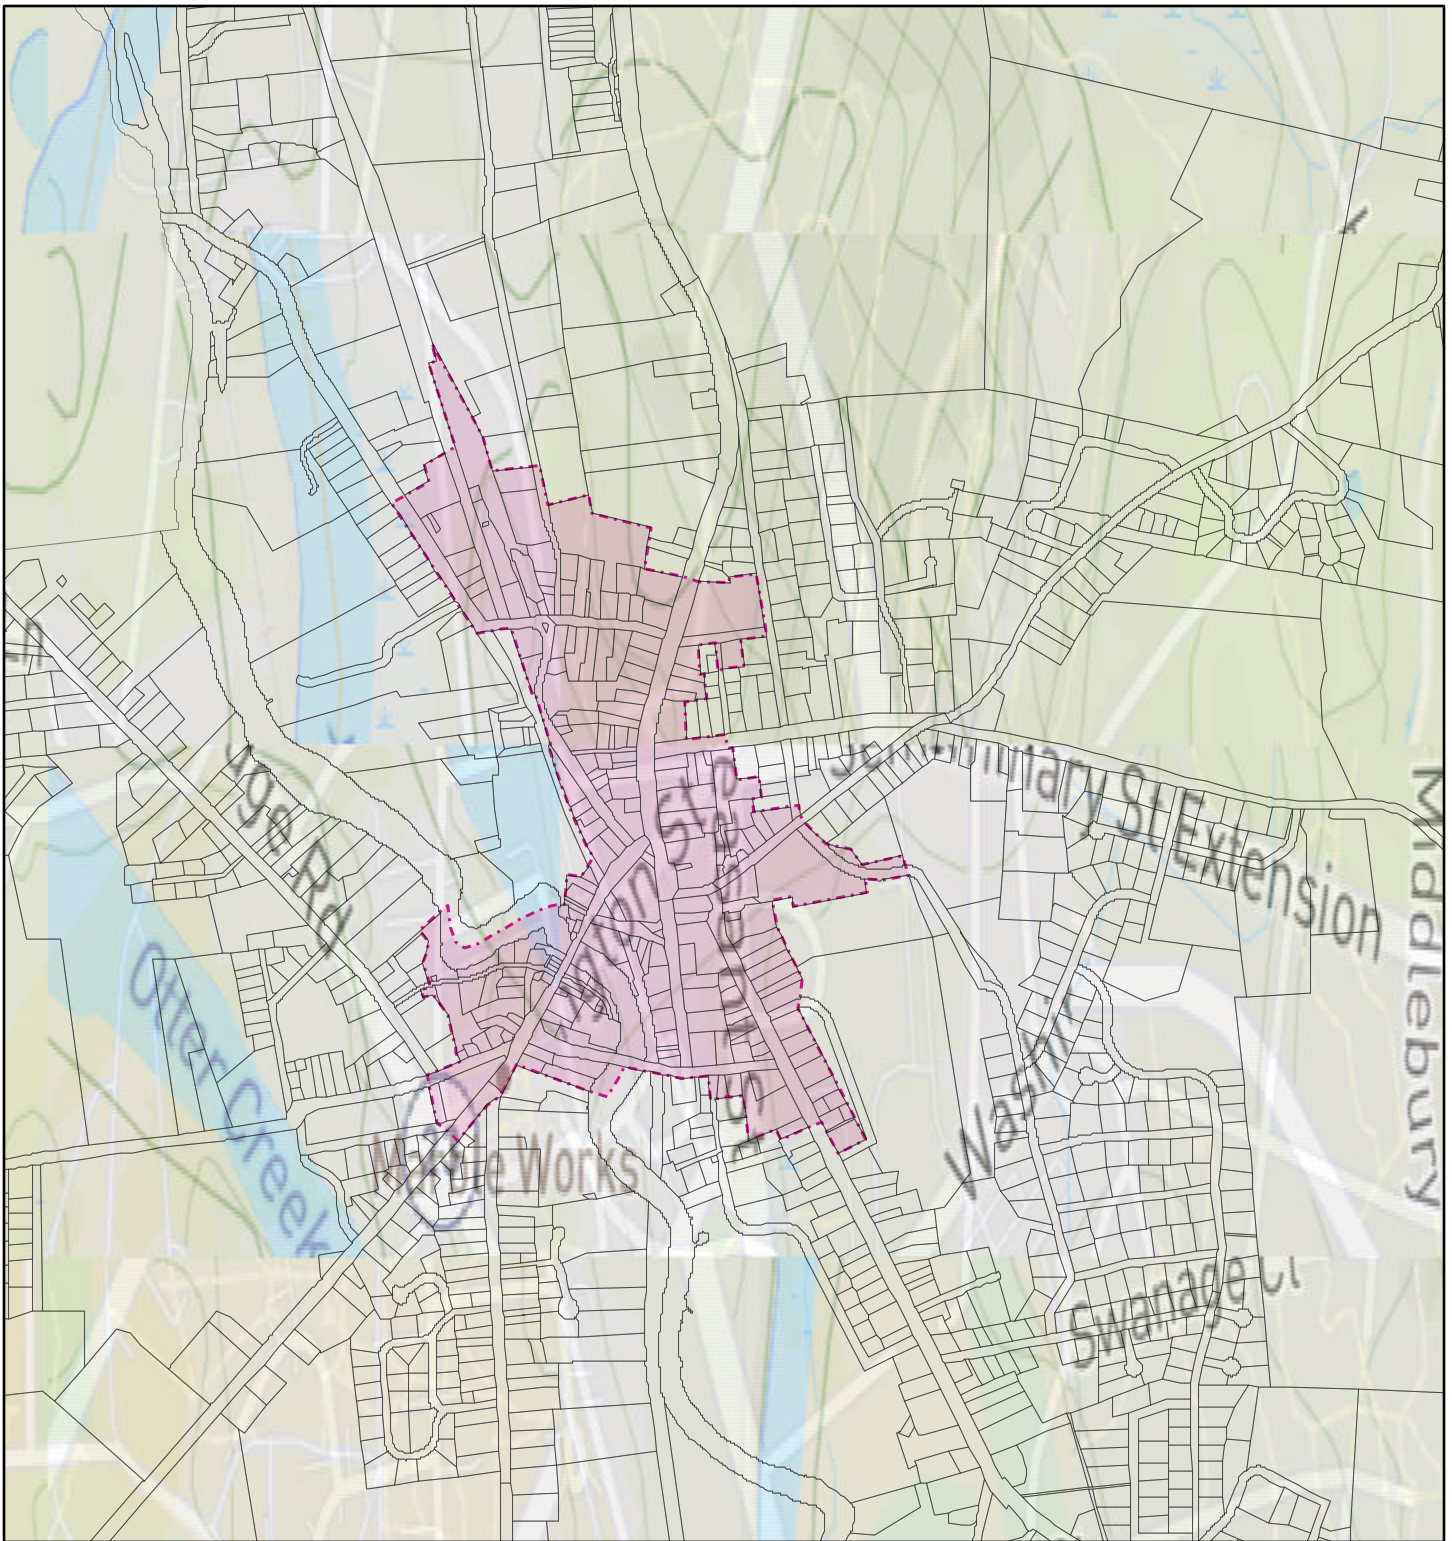

Planning/Zoning Map: Town of Middlebury, Vermont

June 4, 2018

 Parcels

 Downtown Improvement District

© OpenStreetMap (and) contributors, CC-BY-SA