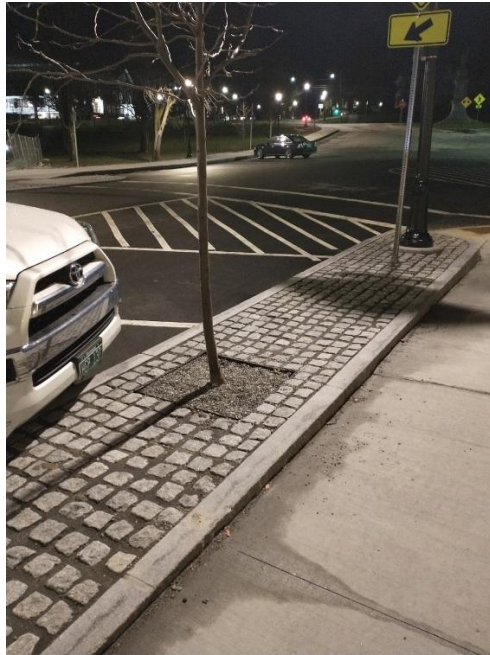

## Tree Grates & Tree Guards

Director of Planning & Zoning Jen Murray

As you look at the pictures, you'll also see how vulnerable the new street trees are:

Jen is researching the cost of tree grates, <http://www.ironsmith.cc/TREE-GRATES-ABOUT.htm>,

## Briar Tree Grate 1/4" slots

Tree guards [http://www.ironsmith.cc/guard\\_all.htm](http://www.ironsmith.cc/guard_all.htm).