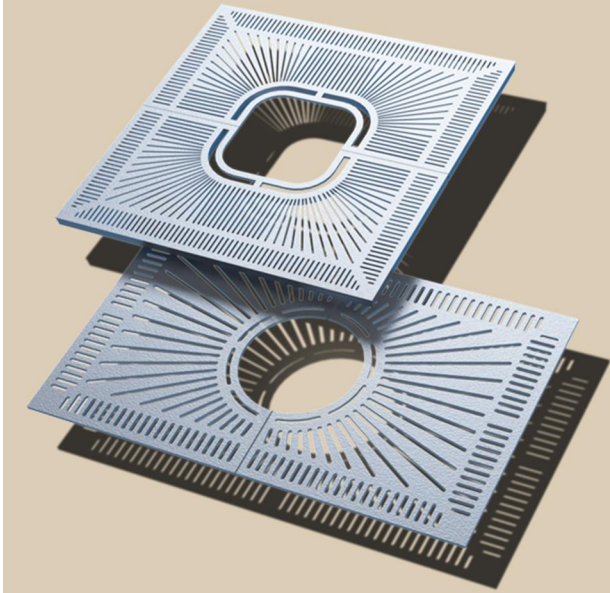

## Tree Grates & Tree Guards

Director of Planning & Zoning Jen Murray

As you look at the pictures, you'll also see how vulnerable the new street trees are:

Jen is researching the cost of tree grates, <http://www.ironsmith.cc/TREE-GRATES-ABOUT.htm>,

## Briar Tree Grate 1/4" slots

Tree guards [http://www.ironsmith.cc/guard\\_all.htm](http://www.ironsmith.cc/guard_all.htm).