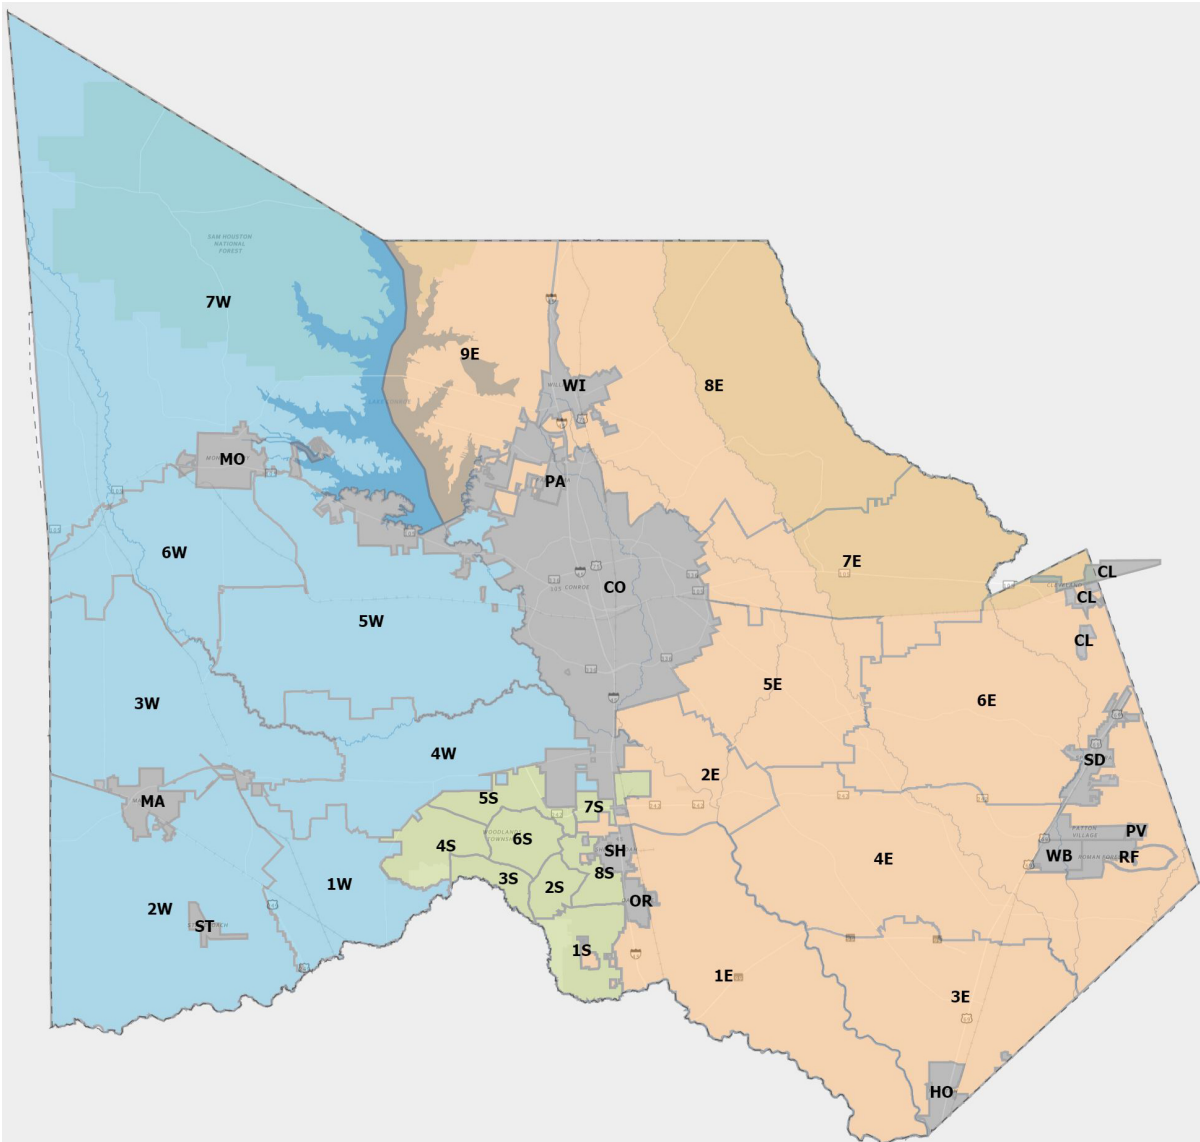

ZONE MAP INDEX

East Division Law Zones

1E
2E
3E
4E
5E
6E
7E
8E
9E

West Division Law Zones

1W
2W
3W
4W
5W
6W
7W

South Division Law Zones

1S
2S
3S
4S
5S
6S
7S
8S

*City Division Law Zones

CL
CO
HO
MA
MO
OR
PA
PV
RF
SD
SH
ST
WB
WI

*City Division Law Zones are included within applicable unincorporated Montgomery County zones.