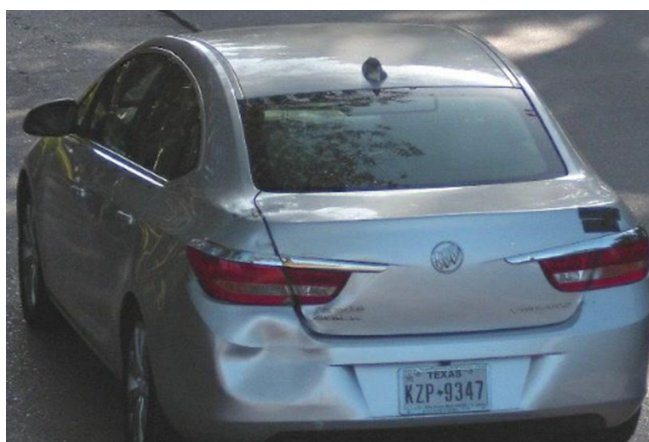

Suspect Vehicle

Travis Wood, Specialist
Montgomery County Sheriff's Office
Administrative Services
Follow us @MCTXSheriff

mctxsheriff.org