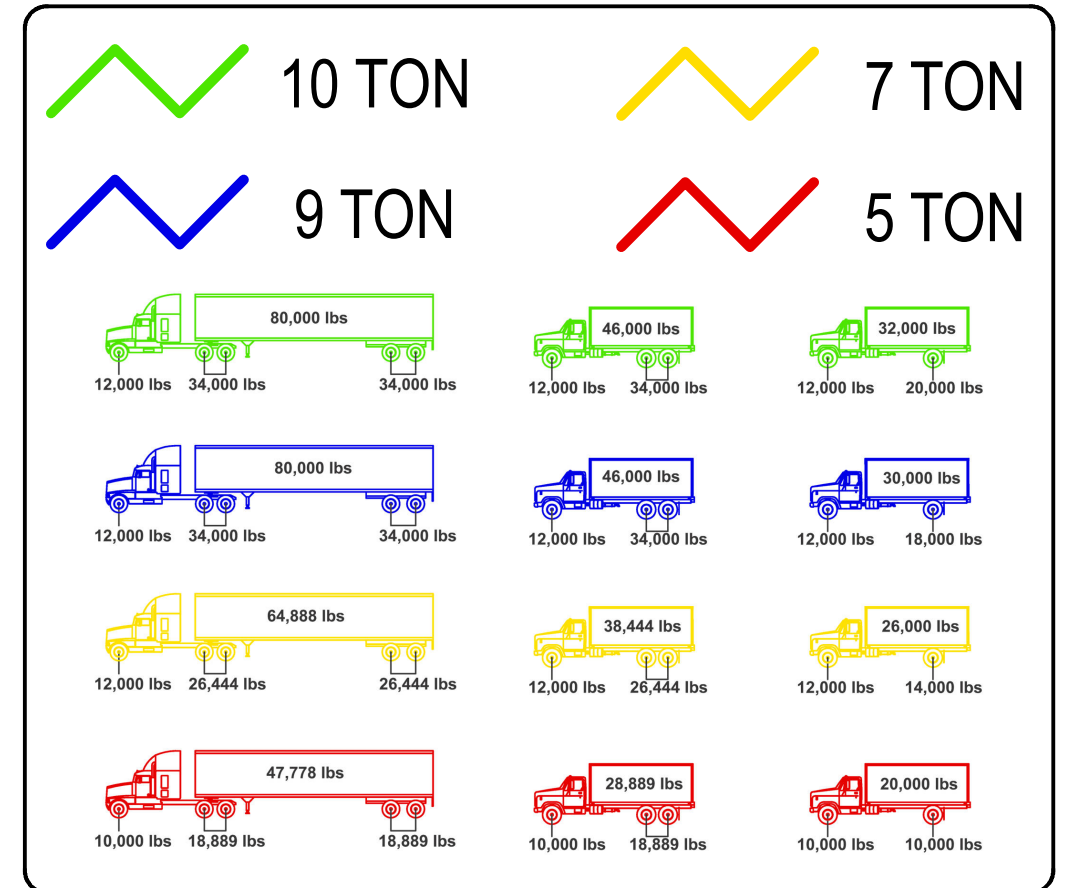

McLeod County Weight Restrictions

NOTE:
THIS MAP REPRESENTS ROADS THAT WILL BE POSTED FOR THE ENTIRE YEAR. OTHER ROADS MAY BE POSTED AS CONDITIONS WARRANT.

McLeod County Public Works
1400 Adams Street SE
Hutchinson, MN 55350
(320) 484-4321
www.co.mcleod.mn.us/highway