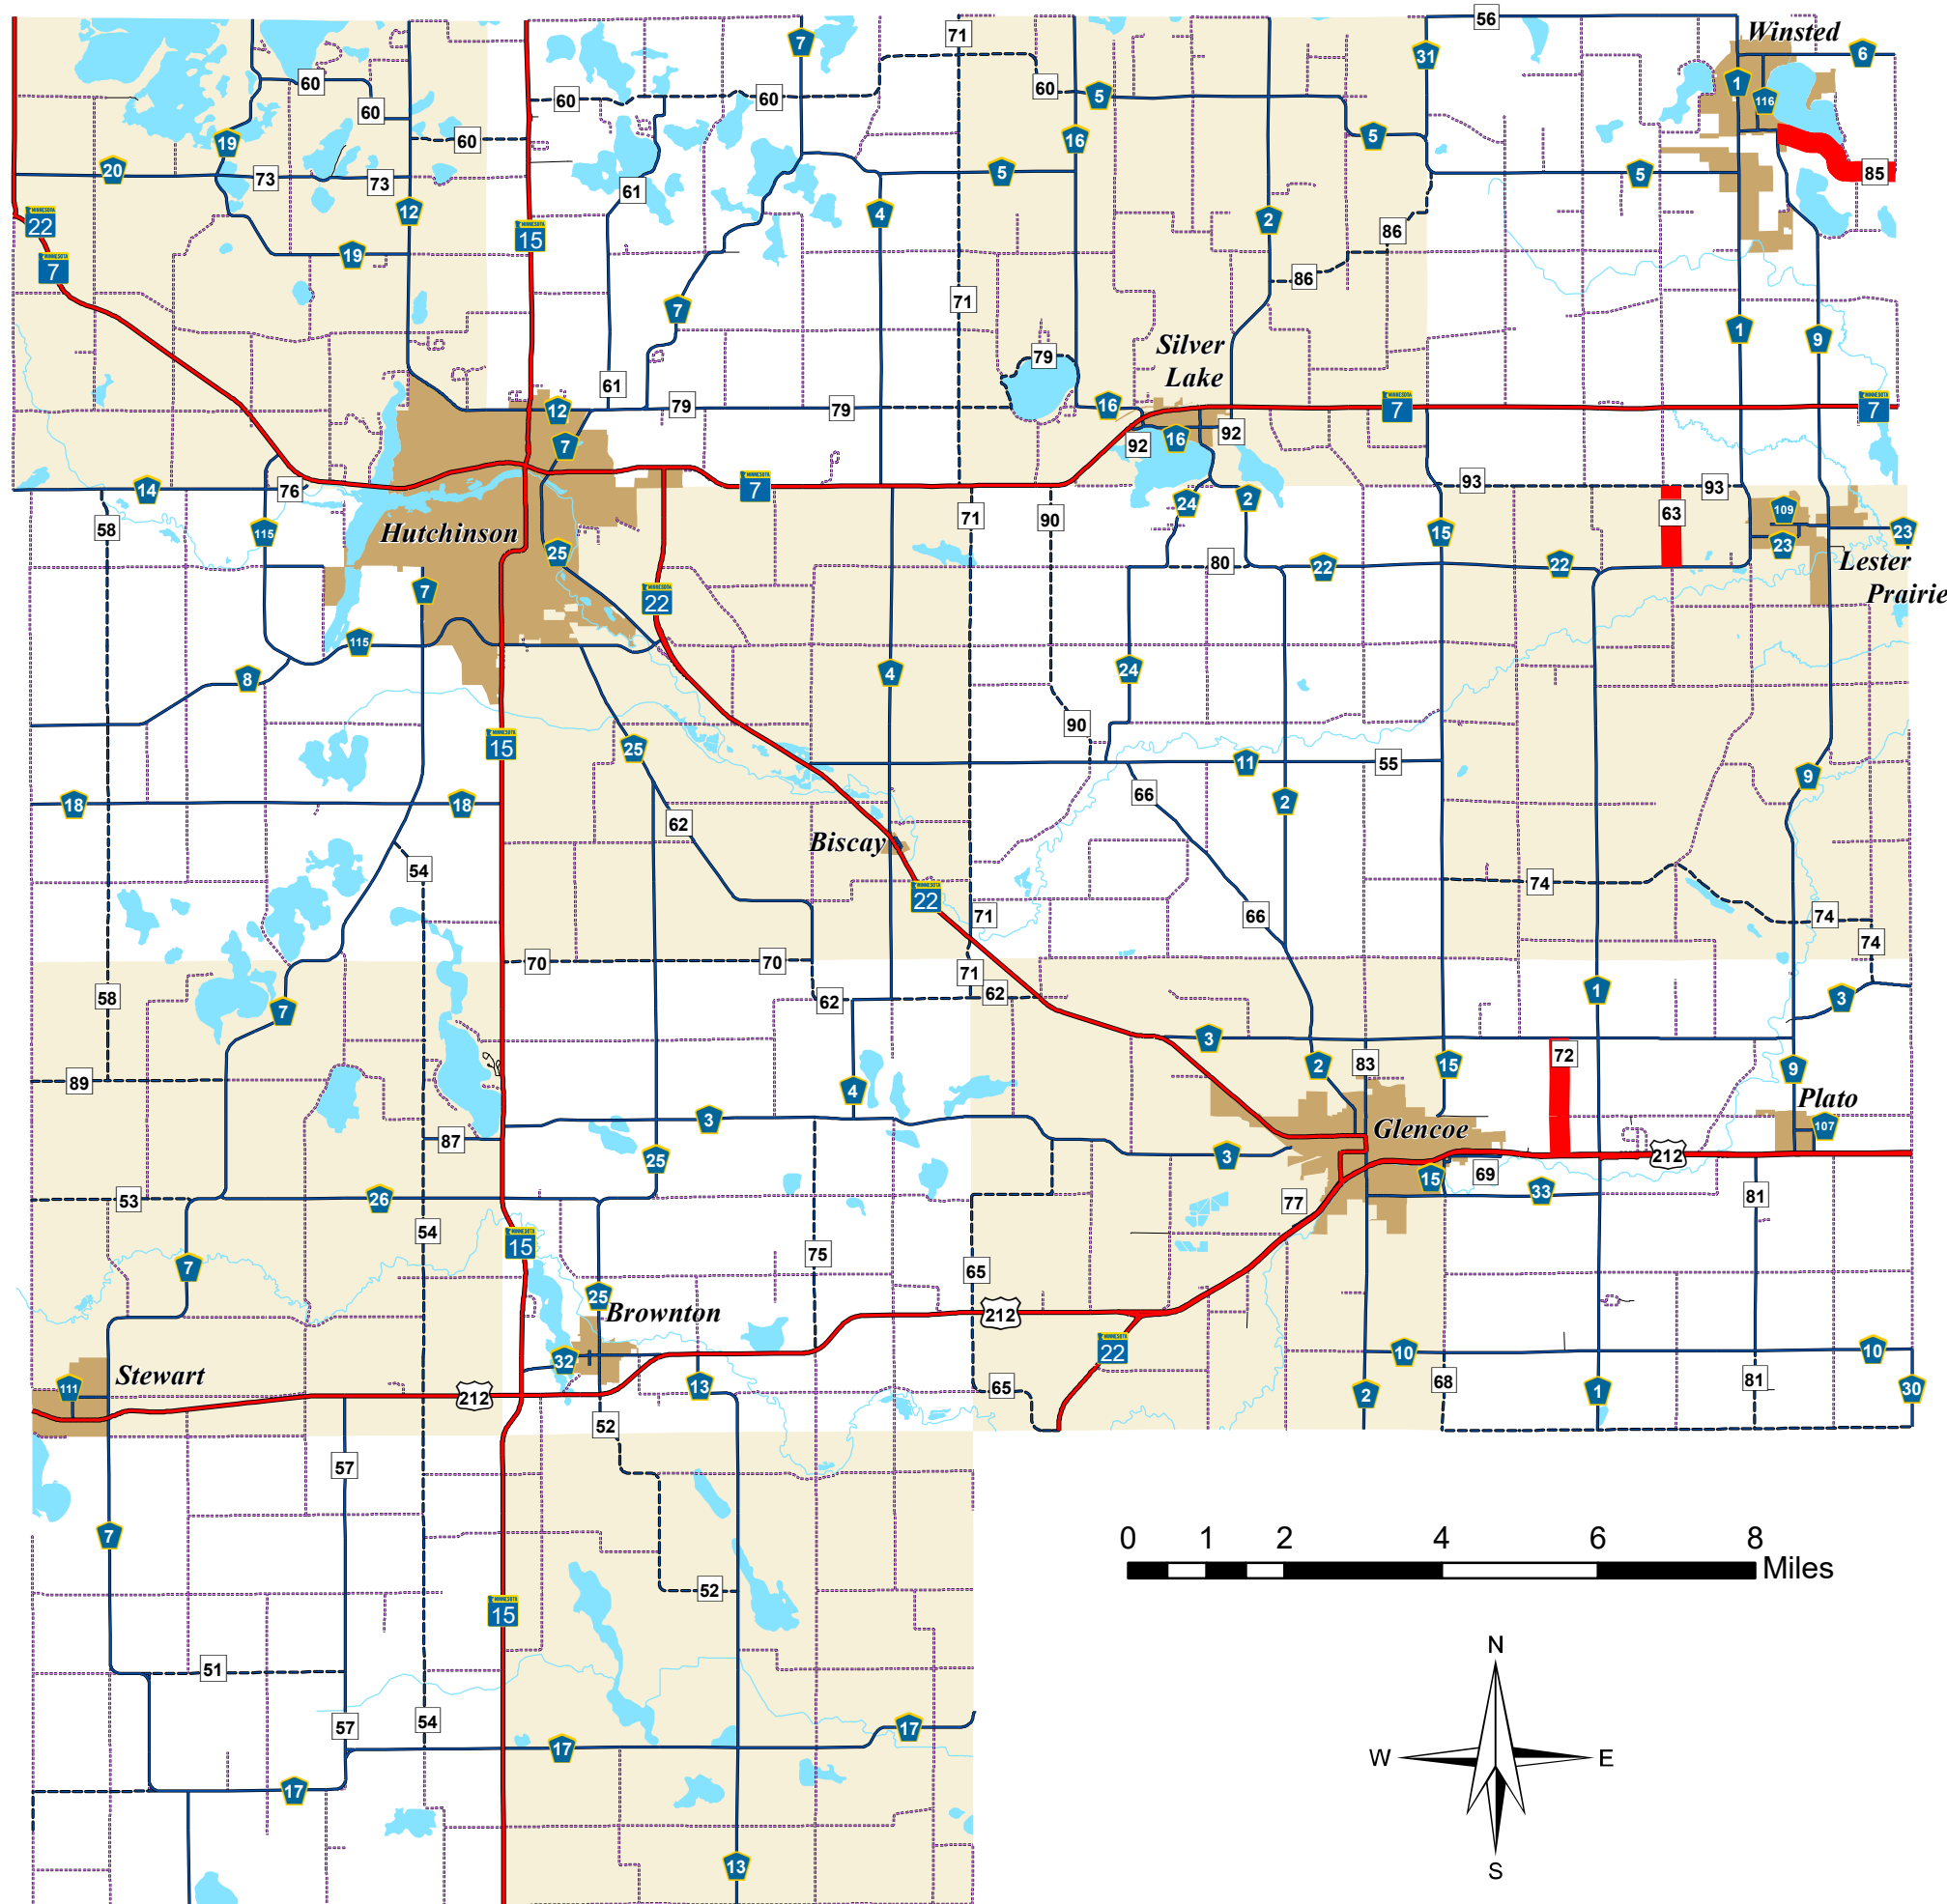

McLeod County Weight Restrictions

NOTE:
THIS MAP REPRESENTS ROADS THAT WILL BE POSTED FOR THE ENTIRE YEAR. OTHER ROADS MAY BE POSTED AS CONDITIONS WARRANT.

McLeod County Public Works
1400 Adams Street SE
Hutchinson, MN 55350
(320) 484-4321
www.co.mcleod.mn.us/highway