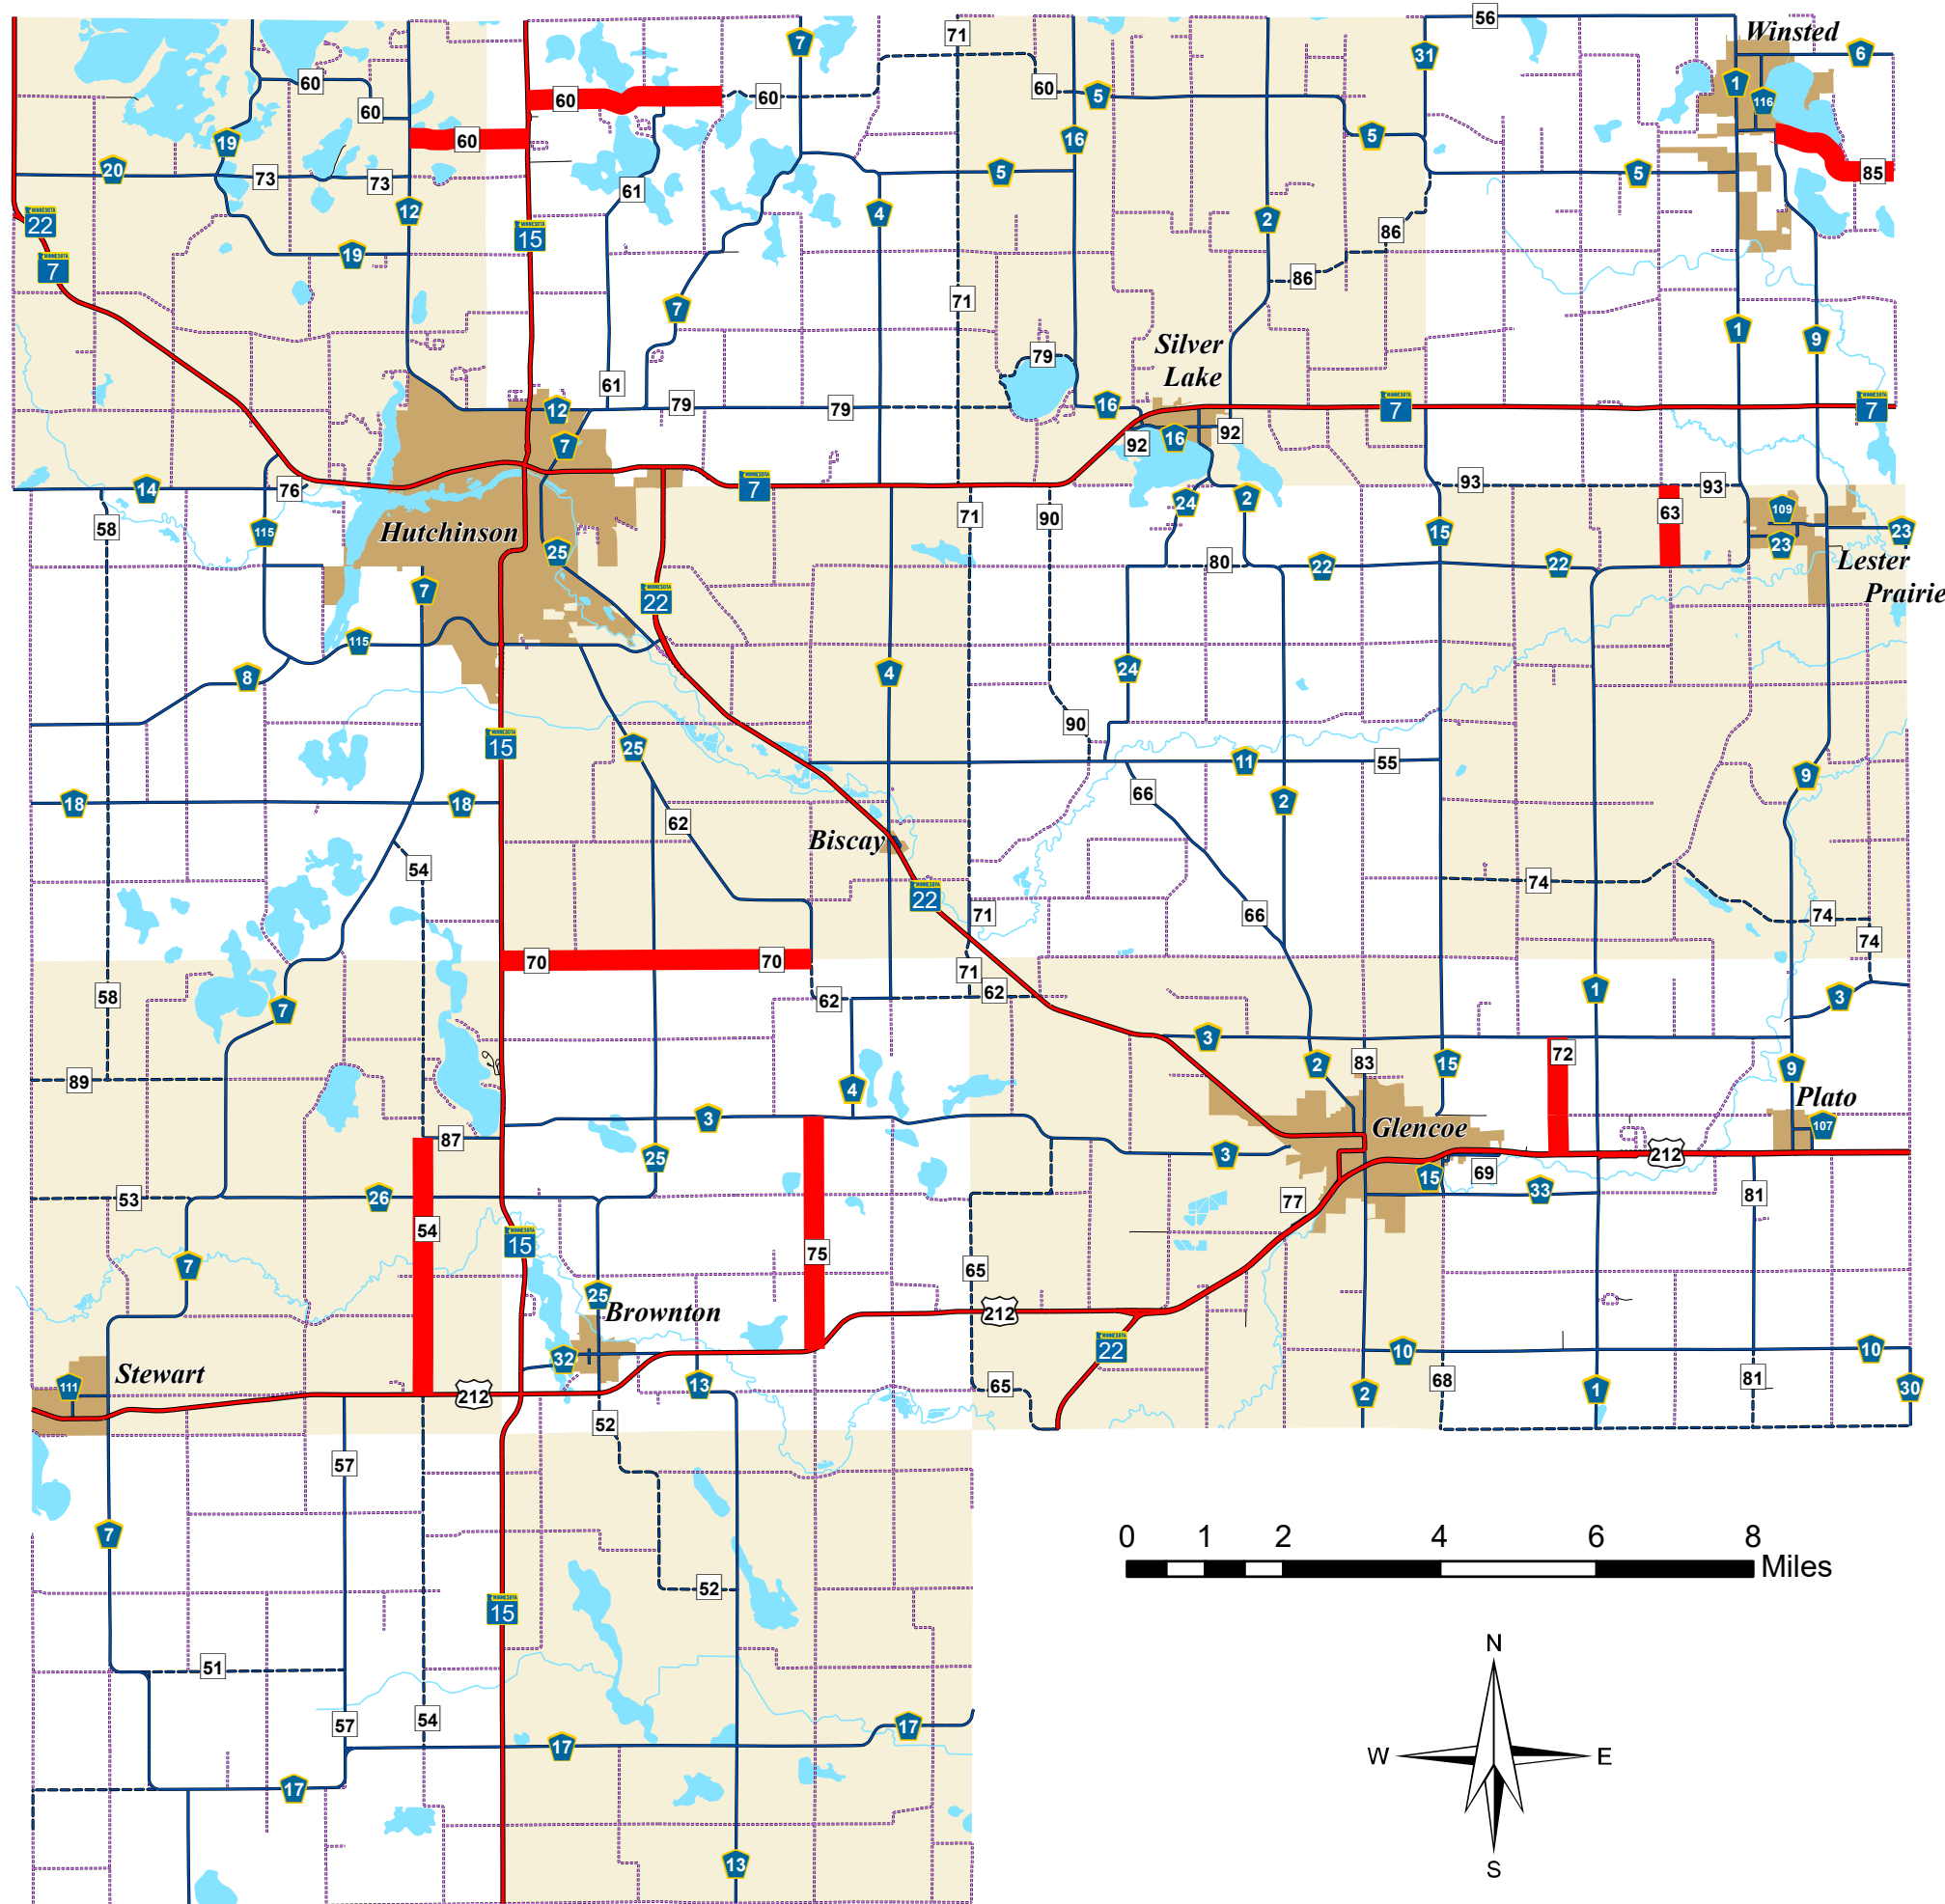

McLeod County Weight Restrictions

NOTE:
THESE RESTRICTIONS ARE SUBJECT TO CHANGE WITHOUT NOTICE.
THE SIGN POSTINGS ON HIGHWAYS GOVERN THE LOAD RESTRICTION IN EFFECT.

McLeod County Public Works
1400 Adams Street SE
Hutchinson, MN 55350
(320) 484-4321
www.co.mcleod.mn.us/highway