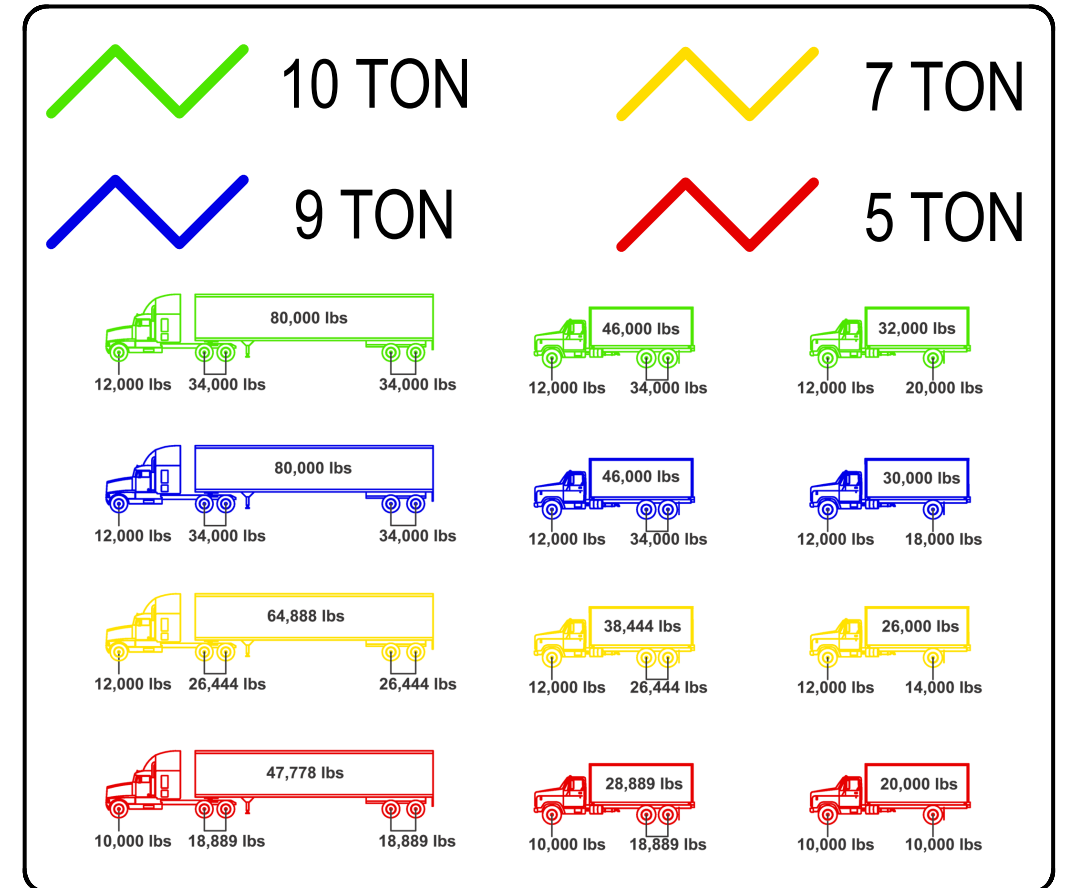

McLeod County Weight Restrictions

NOTE:
THESE RESTRICTIONS ARE SUBJECT TO CHANGE WITHOUT NOTICE.
THE SIGN POSTINGS ON HIGHWAYS GOVERN THE LOAD RESTRICTION IN EFFECT.

McLeod County Public Works
1400 Adams Street SE
Hutchinson, MN 55350
(320) 484-4321
www.co.mcleod.mn.us/highway