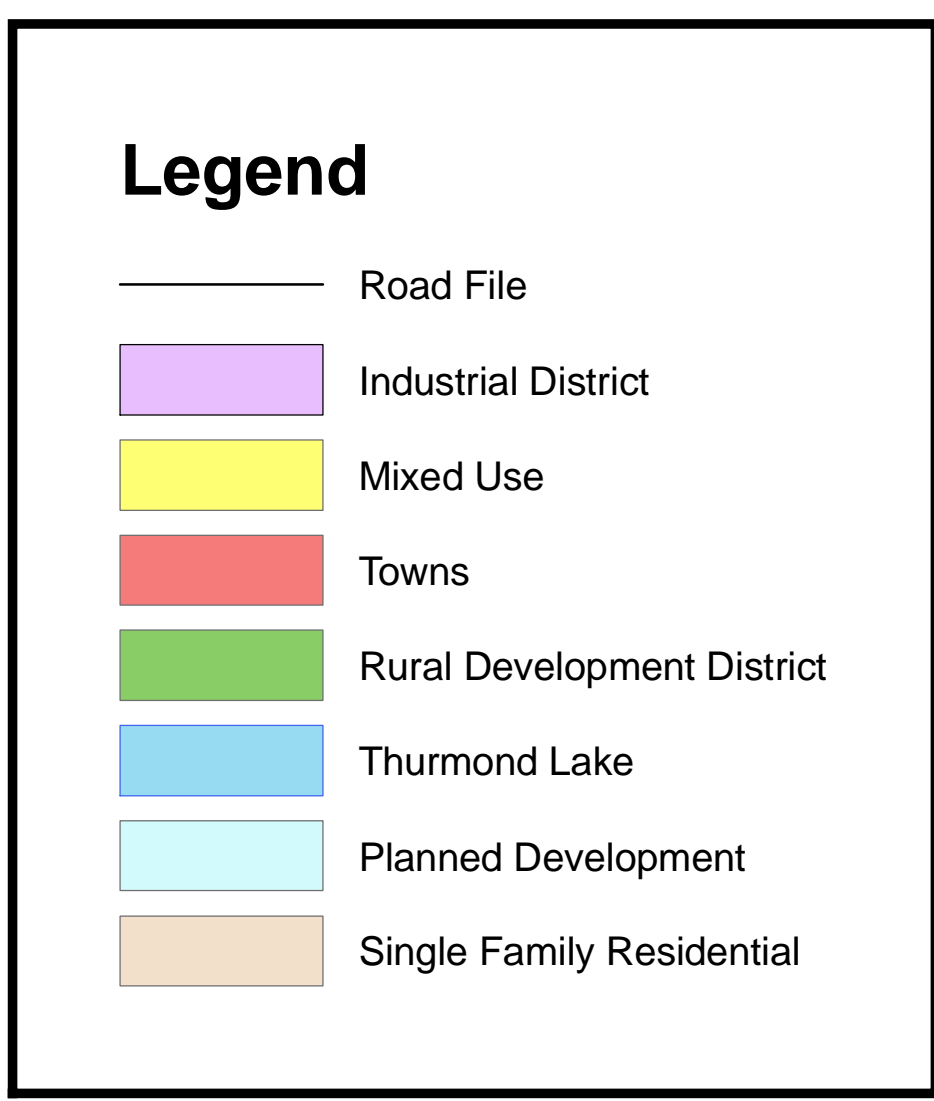

McCormick County, South Carolina

Land Use Map

Legend

SLV Insert