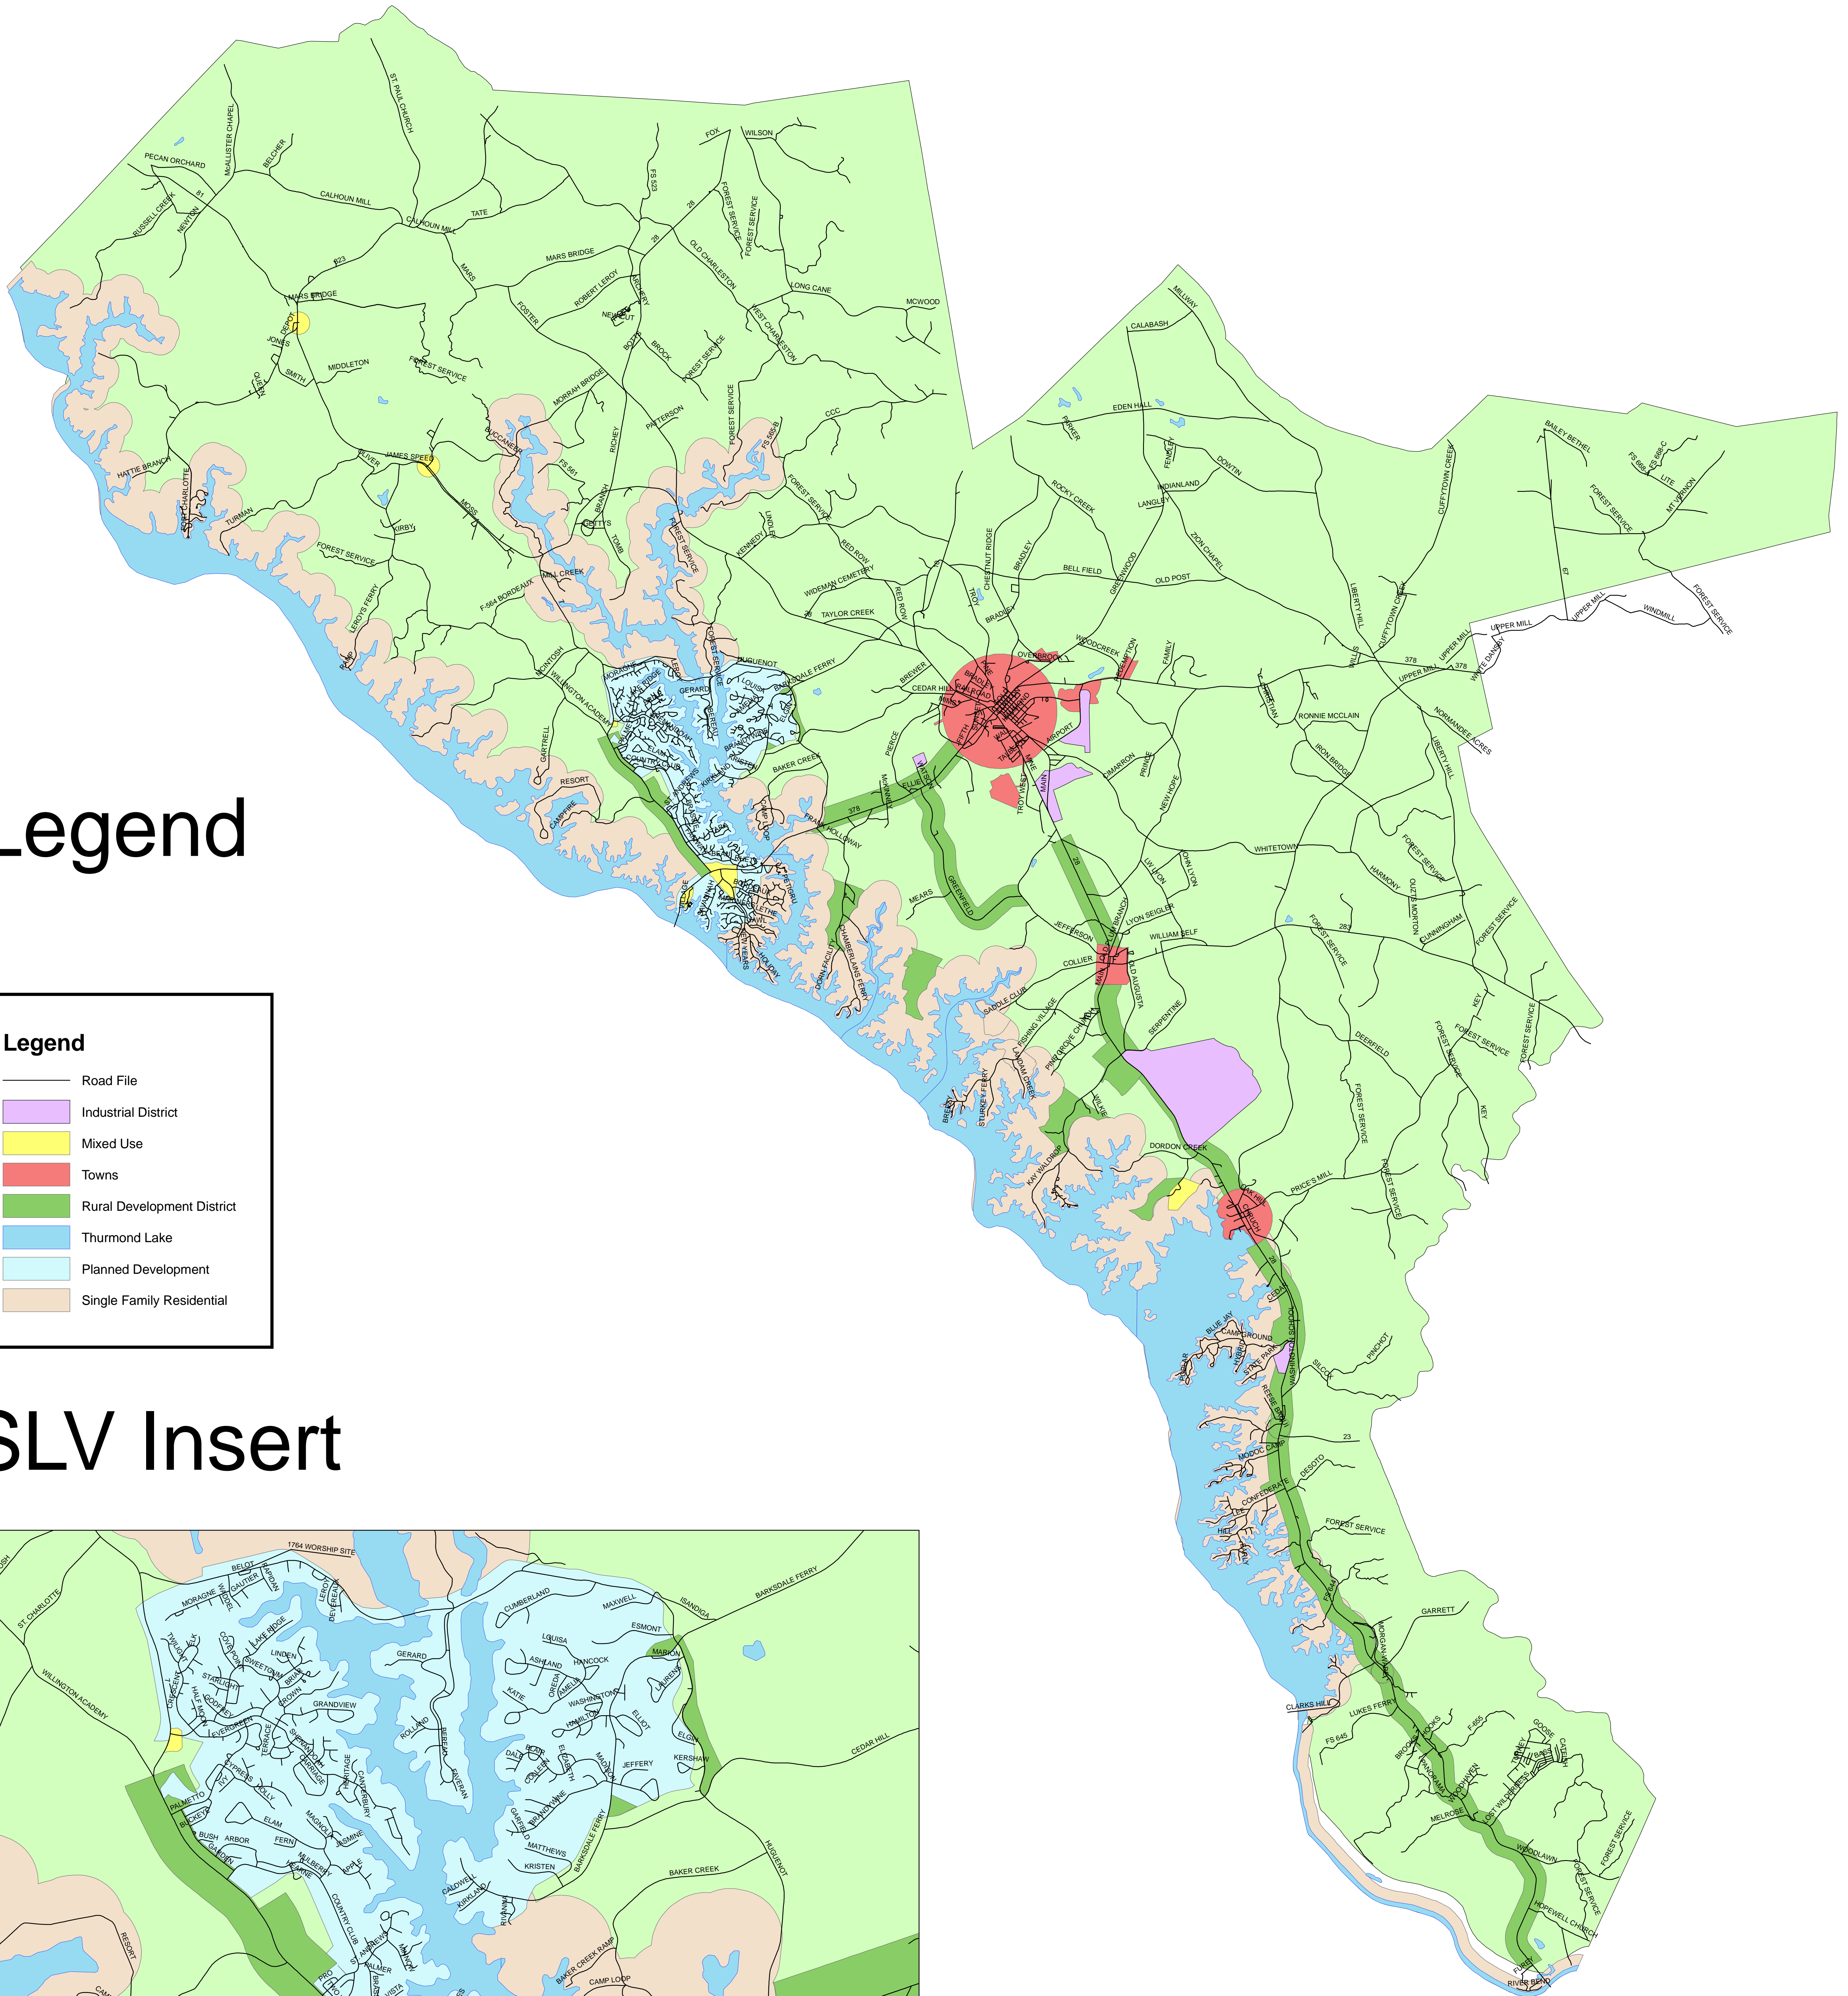

McCormick County, South Carolina

Land Use Map

Legend

SLV Insert