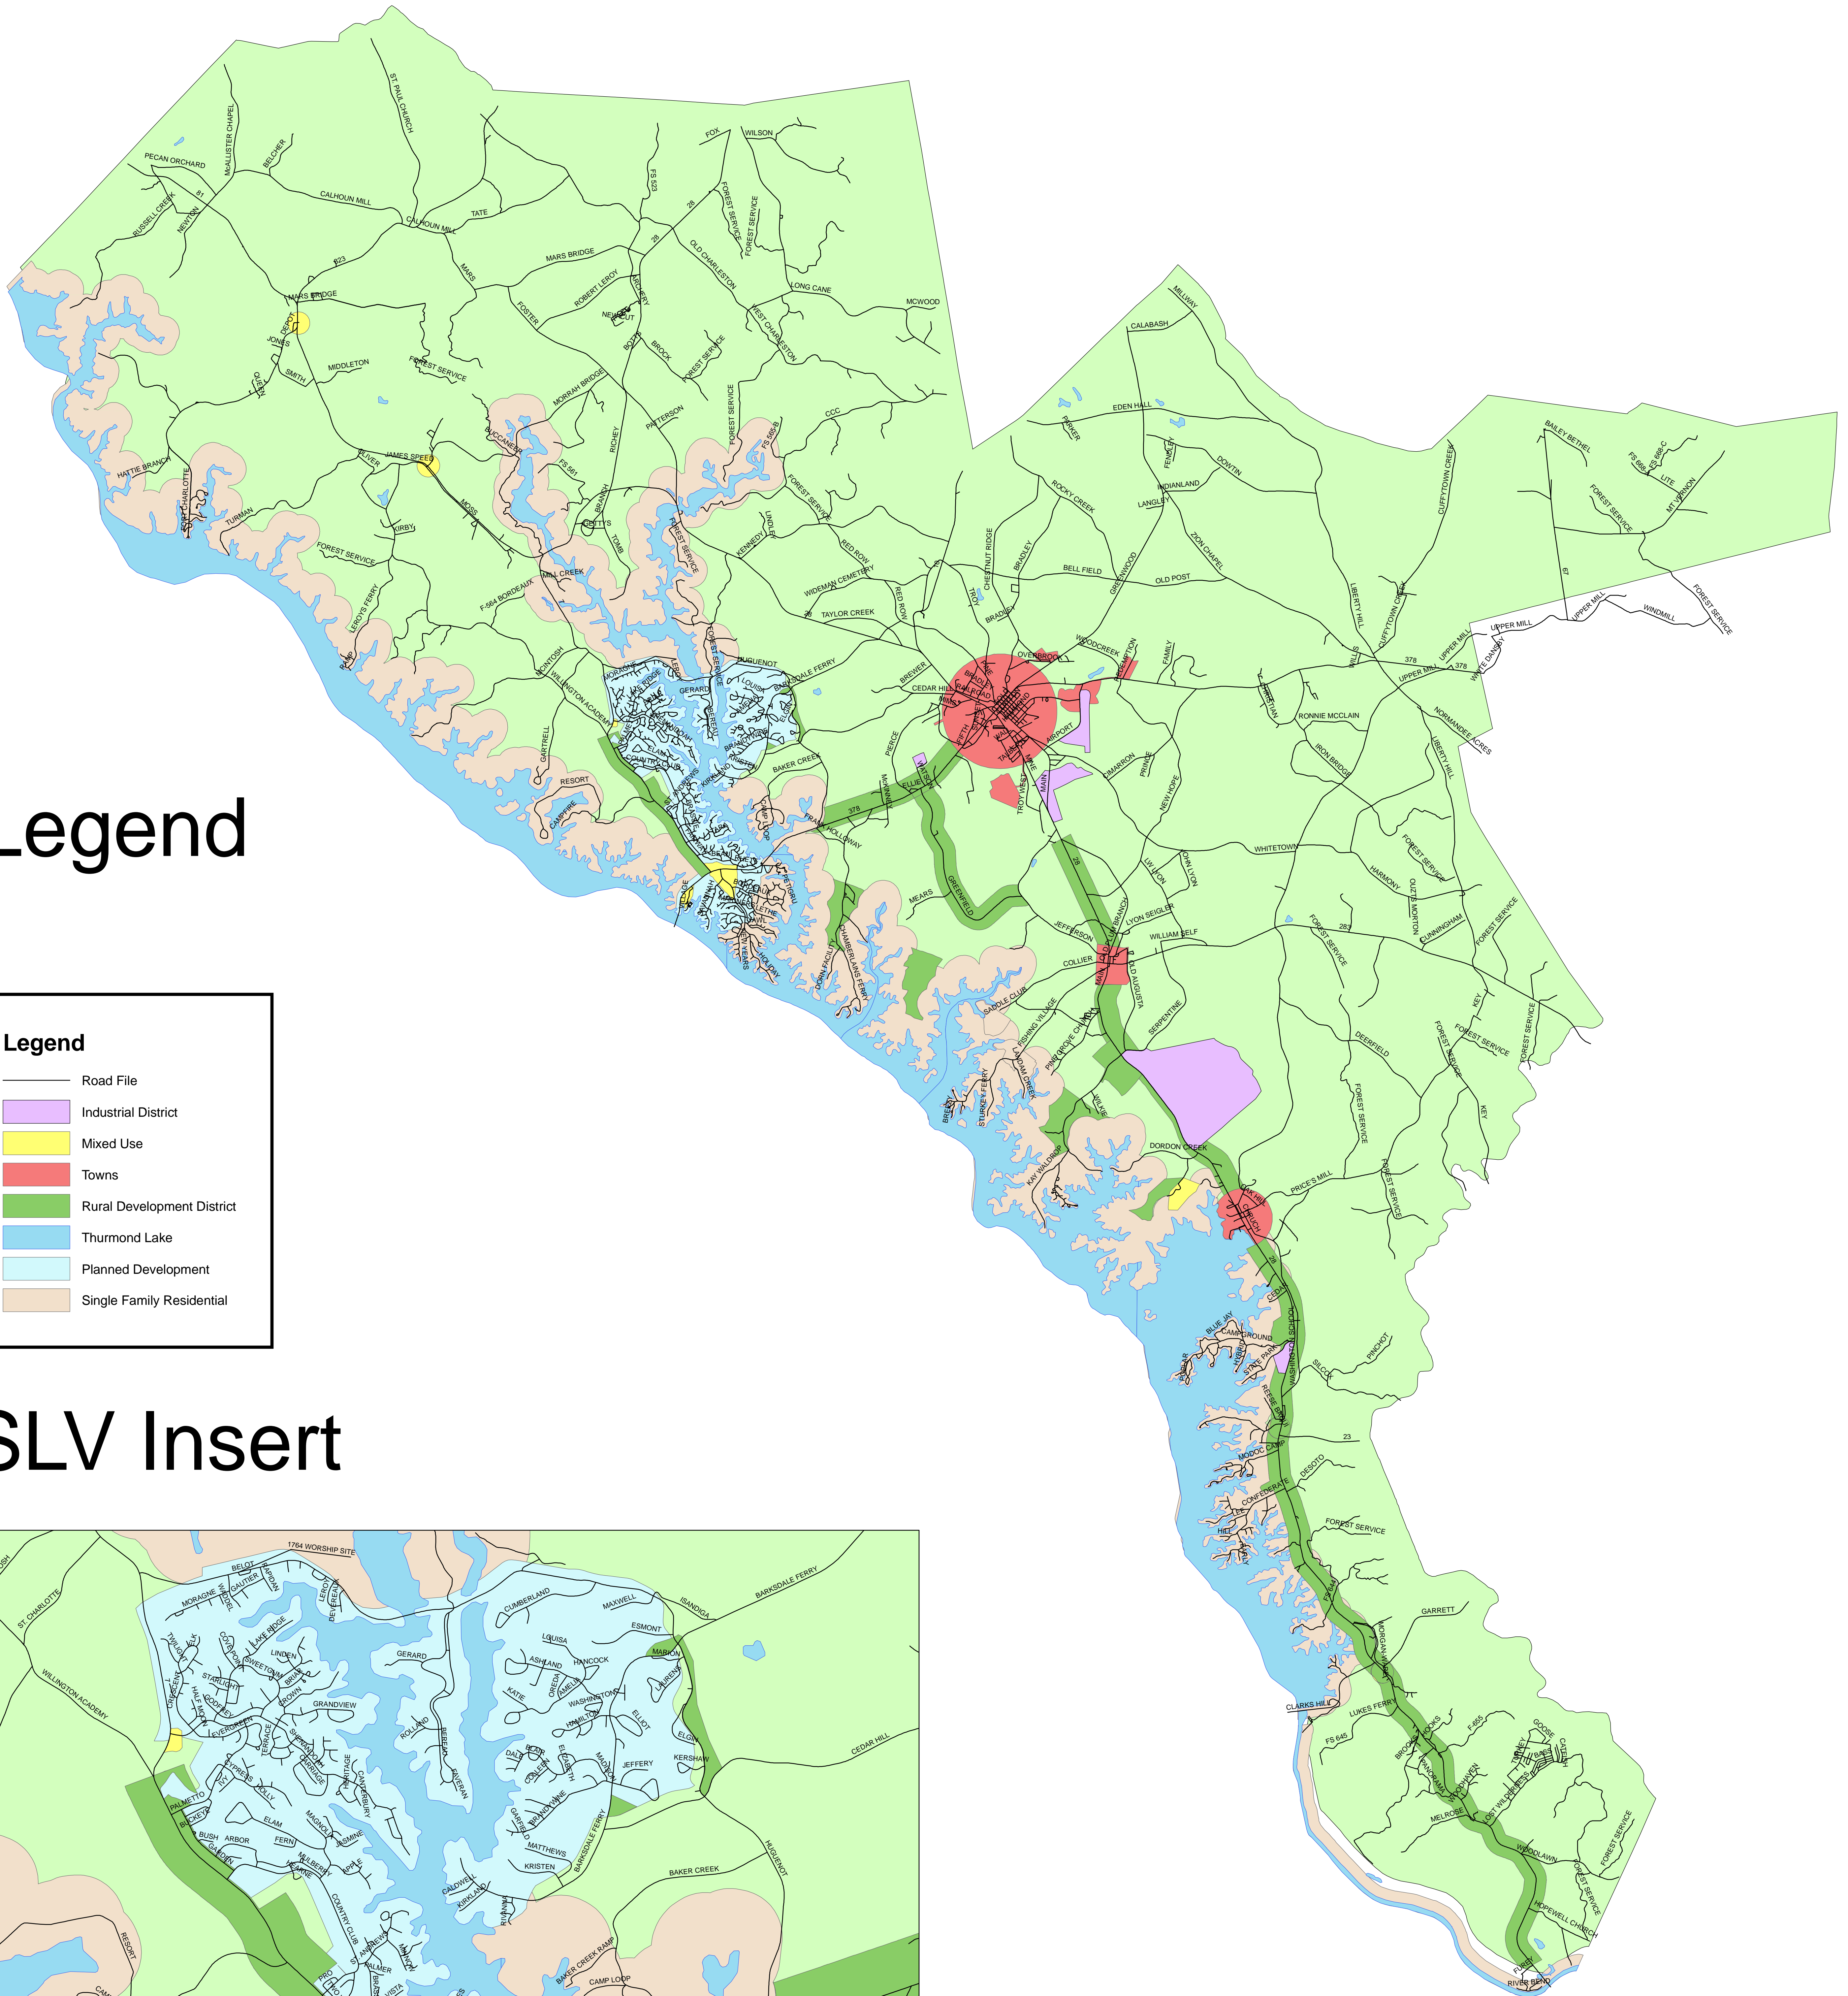

McCormick County, South Carolina

Draft Land Use Map *Draft*

Legend

SLV Insert

2/10/2009