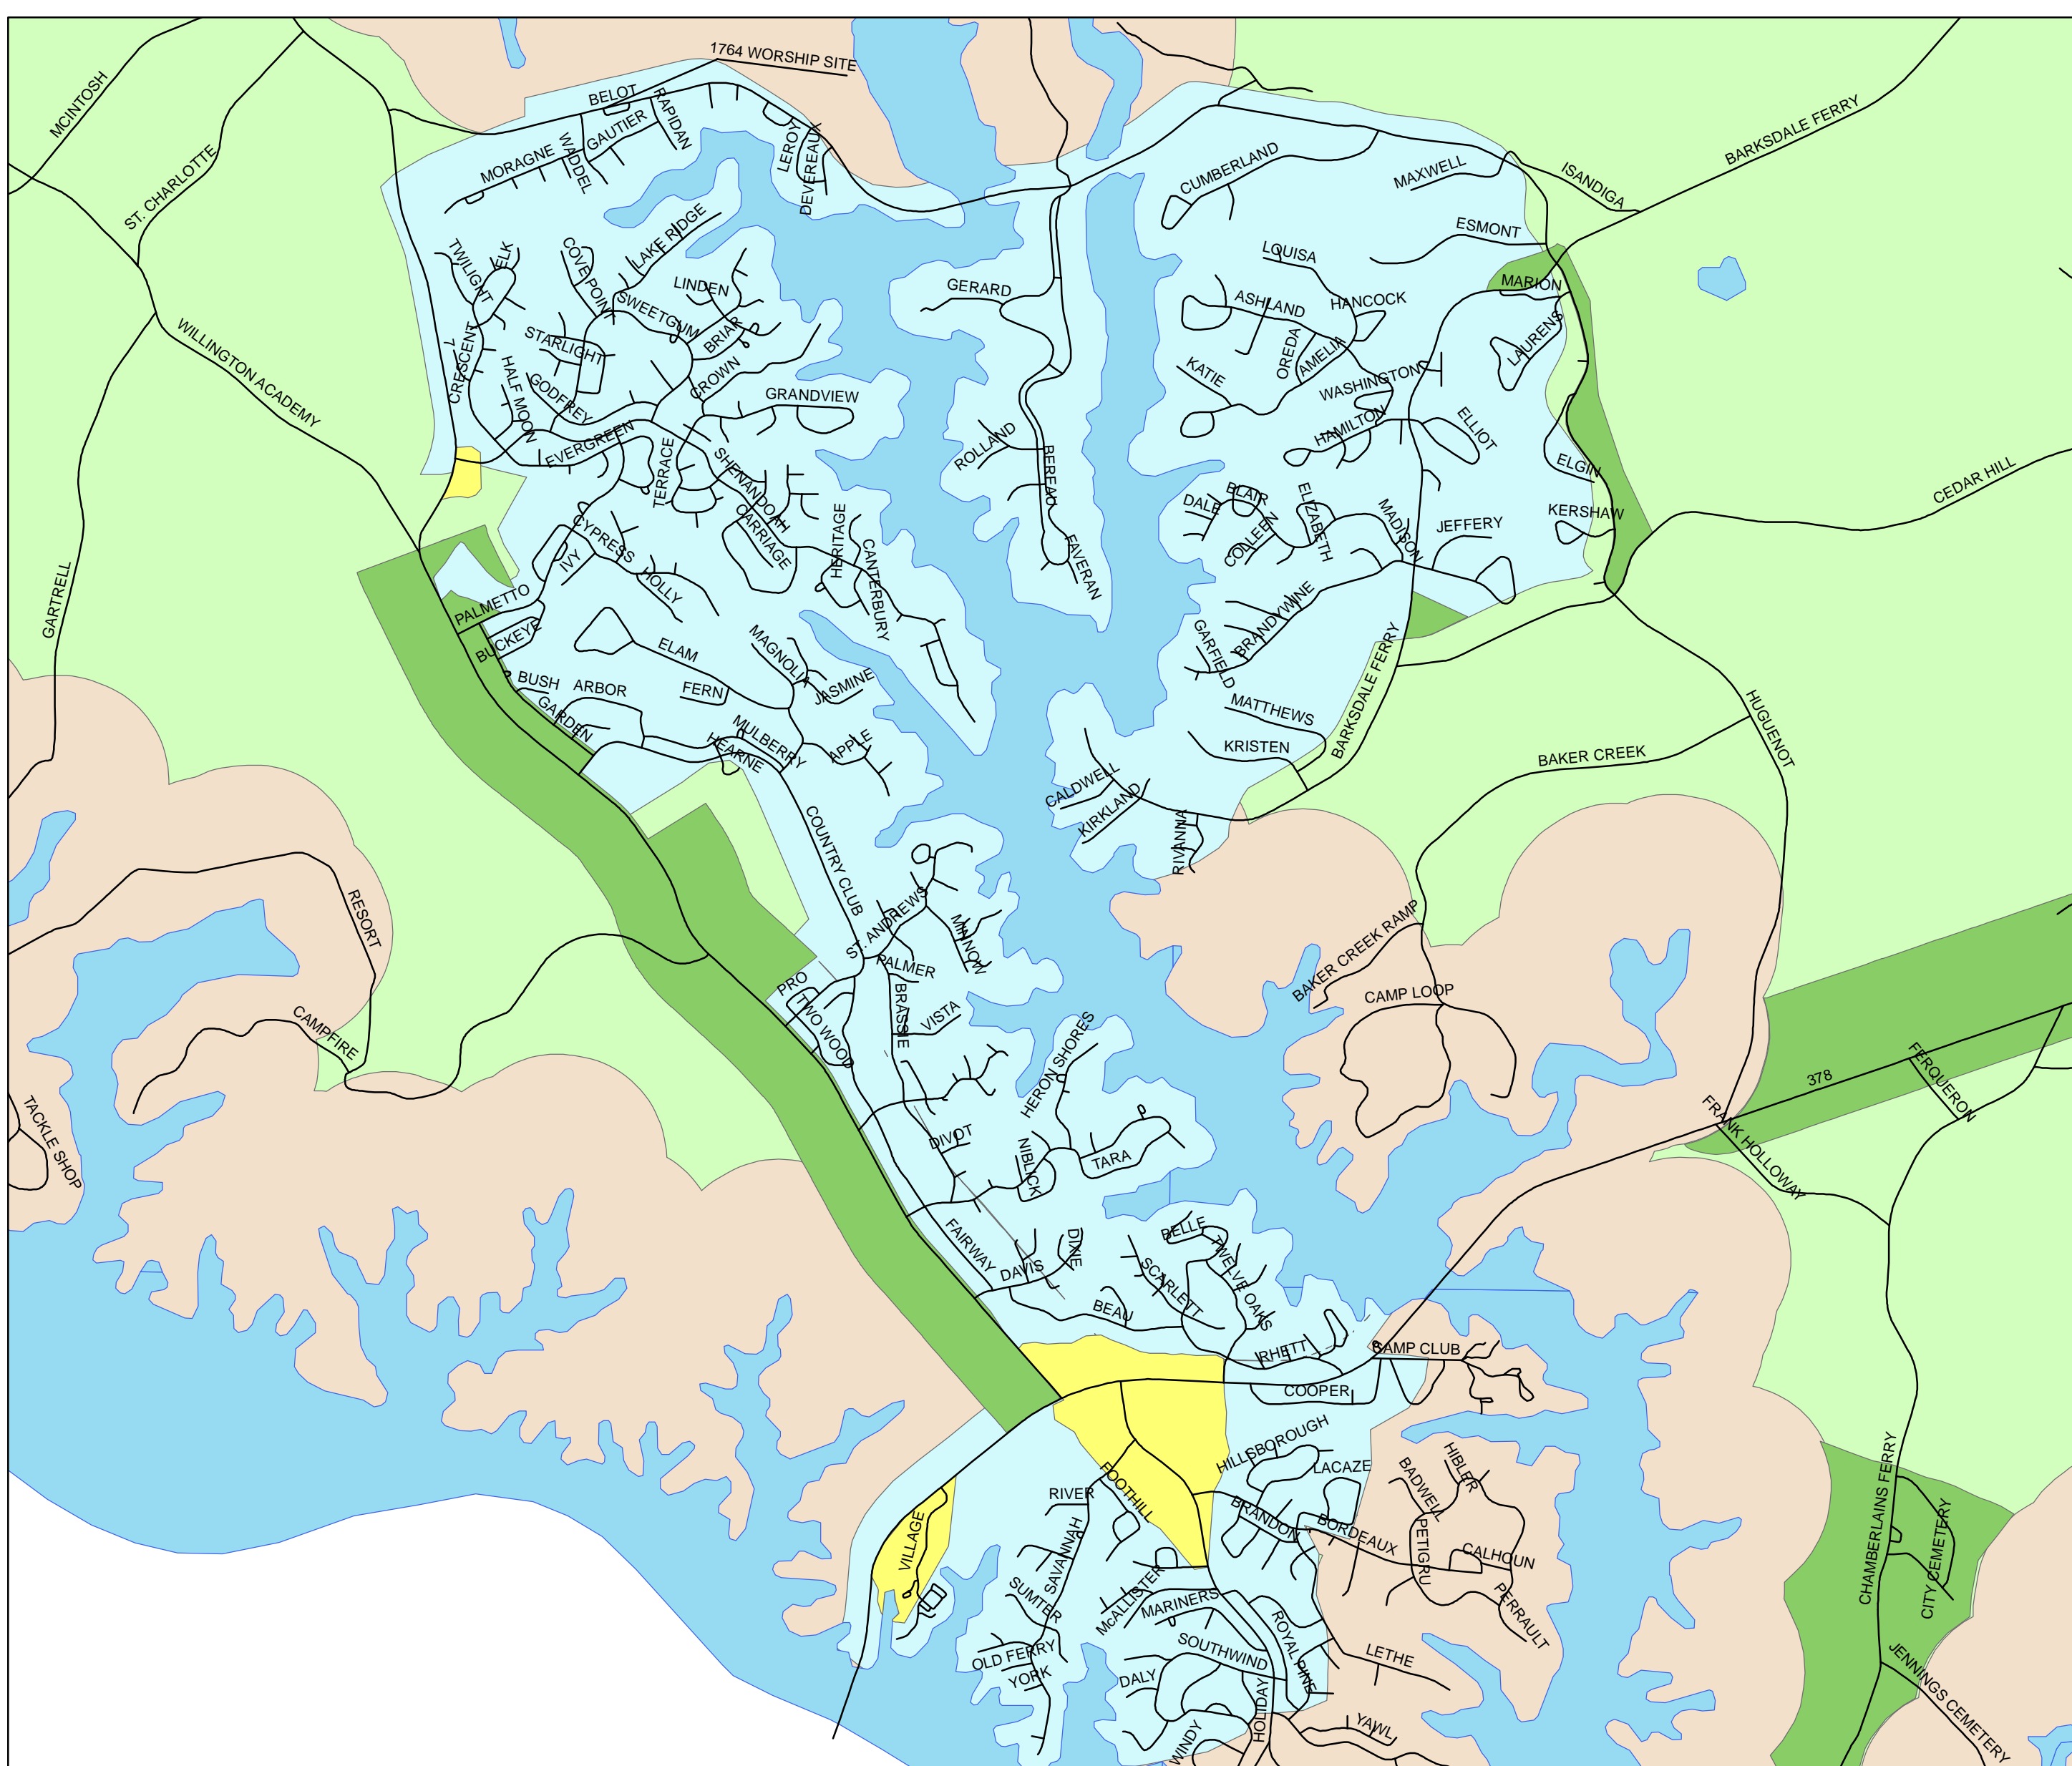

McCormick County, South Carolina

Draft Land Use Map *Draft*

Legend

SLV Insert

2/10/2009