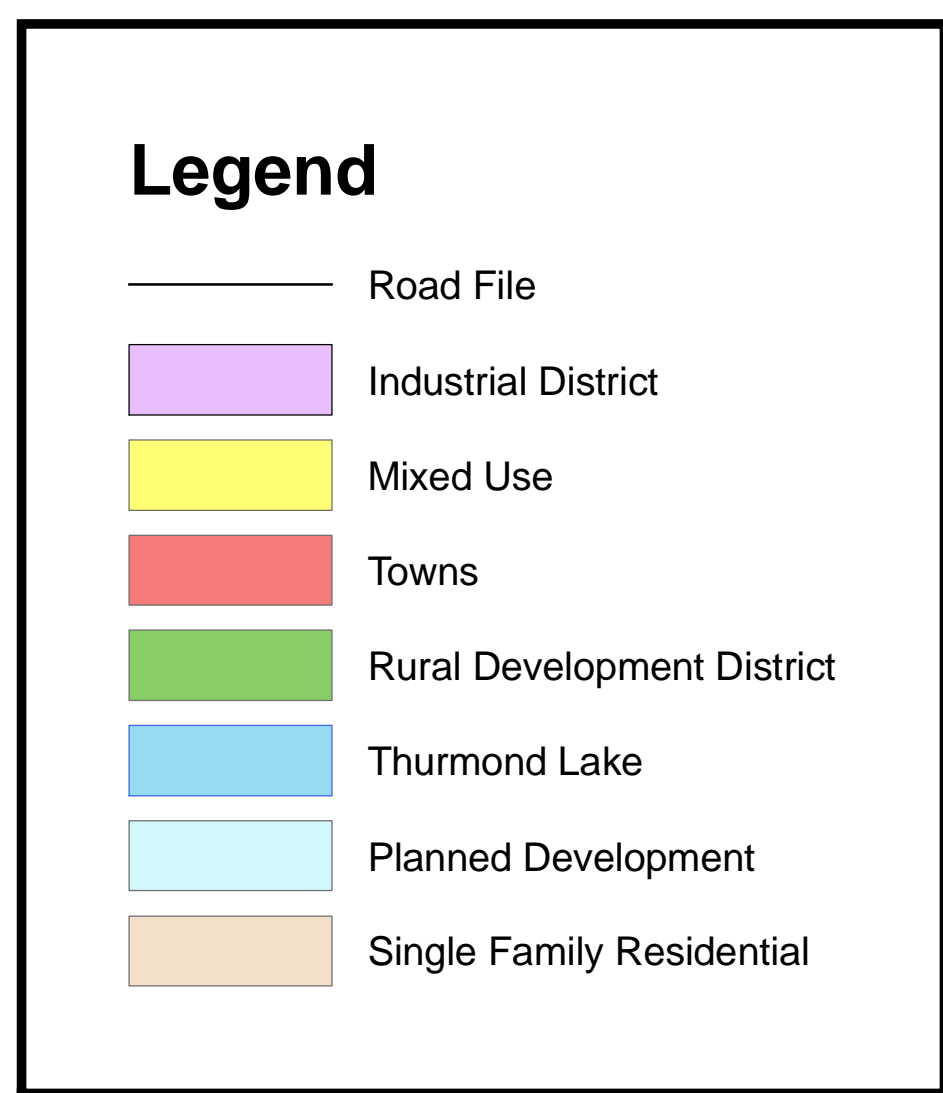

McCormick County, South Carolina

Draft Land Use Map *Draft*

Legend

SLV Insert

2/10/2009