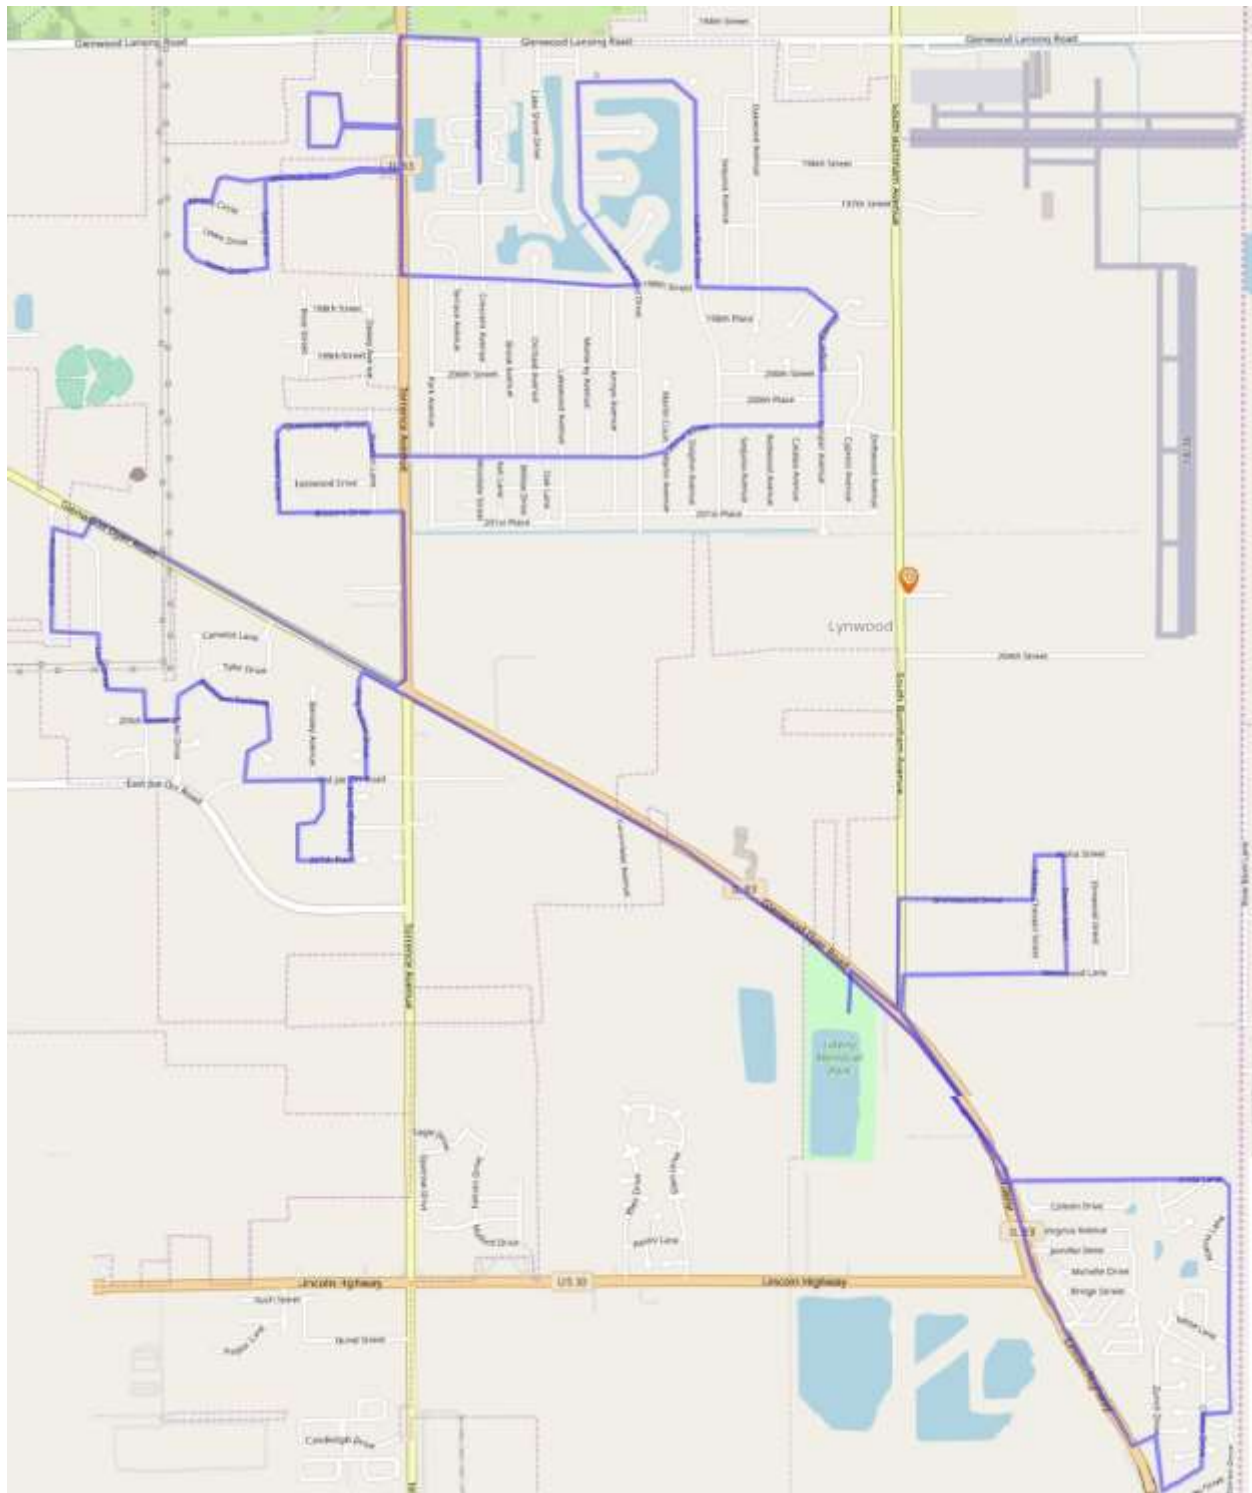

Village of Lynwood Parade Route

Directions

Total Route is approximately 15 miles in length

Staging

On Crescent between Glenwood-Lansing Rd. and the south end of Lake Point Drive. Any over flow can stage at Benny's parking lot to the East

Turn by Turn

- From Crescent turn right (west) onto Glenwood-Lansing Road.
- Turn Left onto Torrence
- Turn Right onto Spring Meadows Lane
- Turn Right onto Northwinds Drive
- Follow Left onto Raven Ln.
- Turn Left onto Redwing St.
- Turn Left onto Robin Ln
- Follow Left back onto Northwinds Drive
- Turn Right onto Spring Meadows Lane
- Turn Right onto Torrence
- Turn Right onto Nichols Drive
- Turn Right onto Ambry Circle
- Follow Left onto Nash Drive
- Turn Left onto Savoy Ln
- Turn Right onto Nichols Drive
- Turn Right onto Torrence
- Turn Left onto 198th Street
- Turn Left onto Lake Lynwood Drive
- Turn Right onto Lake Park Drive
- Turn Left onto 198th Street
- Turn Right onto Juniper Avenue
- Turn Right onto 201st Street
- Turn Left onto Torrence Avenue
- Turn Right onto Glenwood-Dyer Road
- Turn Left onto Haven Estates Lane
- Turn Right onto Joy Lane
- Turn Left onto Providence Lane
- Follow Left onto Covenant Lane
- Turn Right onto Joy Lane
- Follow Left onto Hope Court
- Follow Right onto Love Drive
- Turn Left onto 205th Street
- Turn Left onto Tyler Drive
- Turn Right onto Bluestem Parkway
- Turn Left onto Joe-Orr Road