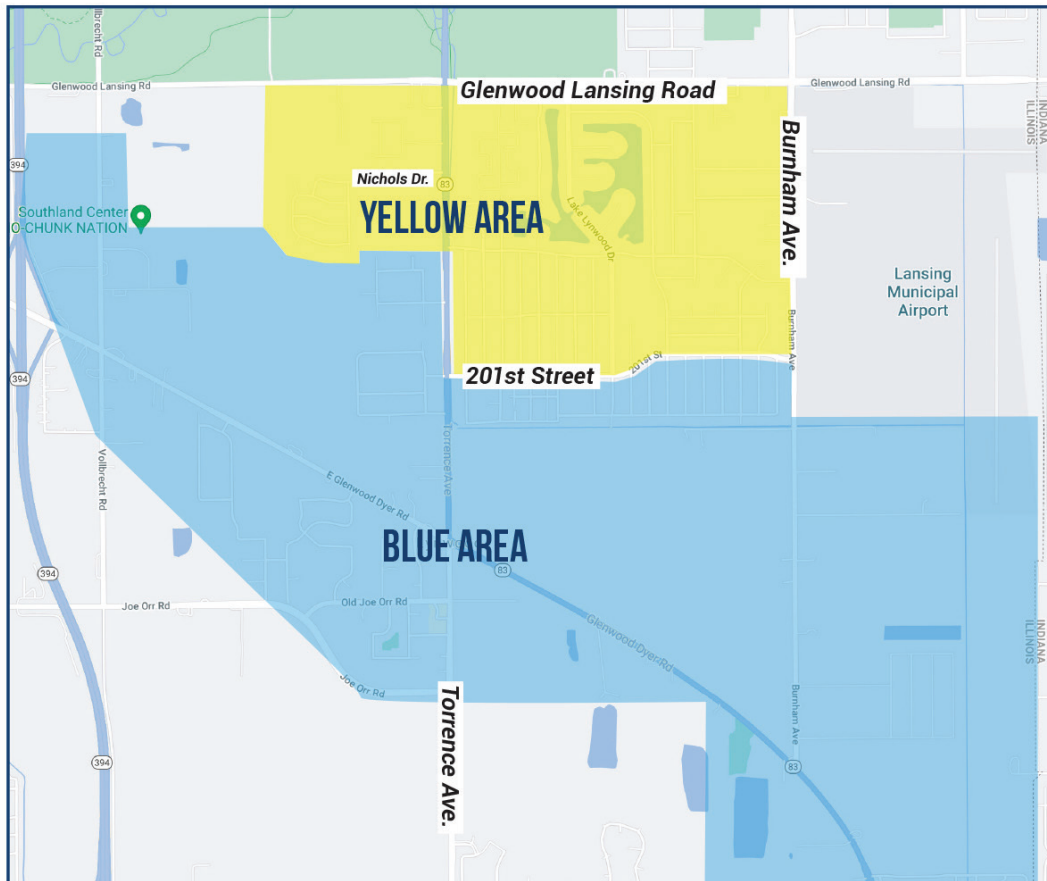

JULY						
S	M	T	W	T	F	S
						1
						2
3	4	5	6	7	8	9
10	11	12	13	14	15	16
17	18	19	20	21	22	23
24	25	26	27	28	29	30
31						

AUGUST						
S	M	T	W	T	F	S
	1	2	3	4	5	6
7	8	9	10	11	12	13
14	15	16	17	18	19	20
21	22	23	24	25	26	27
28	29	30	31			

SEPTEMBER						
S	M	T	W	T	F	S
				1	2	3
4	5	6	7	8	9	10
11	12	13	14	15	16	17
18	19	20	21	22	23	24
25	26	27	28	29	30	

OCTOBER						
S	M	T	W	T	F	S
						1
2	3	4	5	6	7	8
9	10	11	12	13	14	15
16	17	18	19	20	21	22
23	24	25	26	27	28	29
30	31					

Residents on the north side of 201st Street will have their recycling collected on the Yellow Week. Residents on the south side of 201st Street will have their recycling collected on the Blue Week.

Holidays are marked with **Pink** squares. Pick ups that fall **ON** or **AFTER** the holiday will be delayed one day that week **ONLY**.