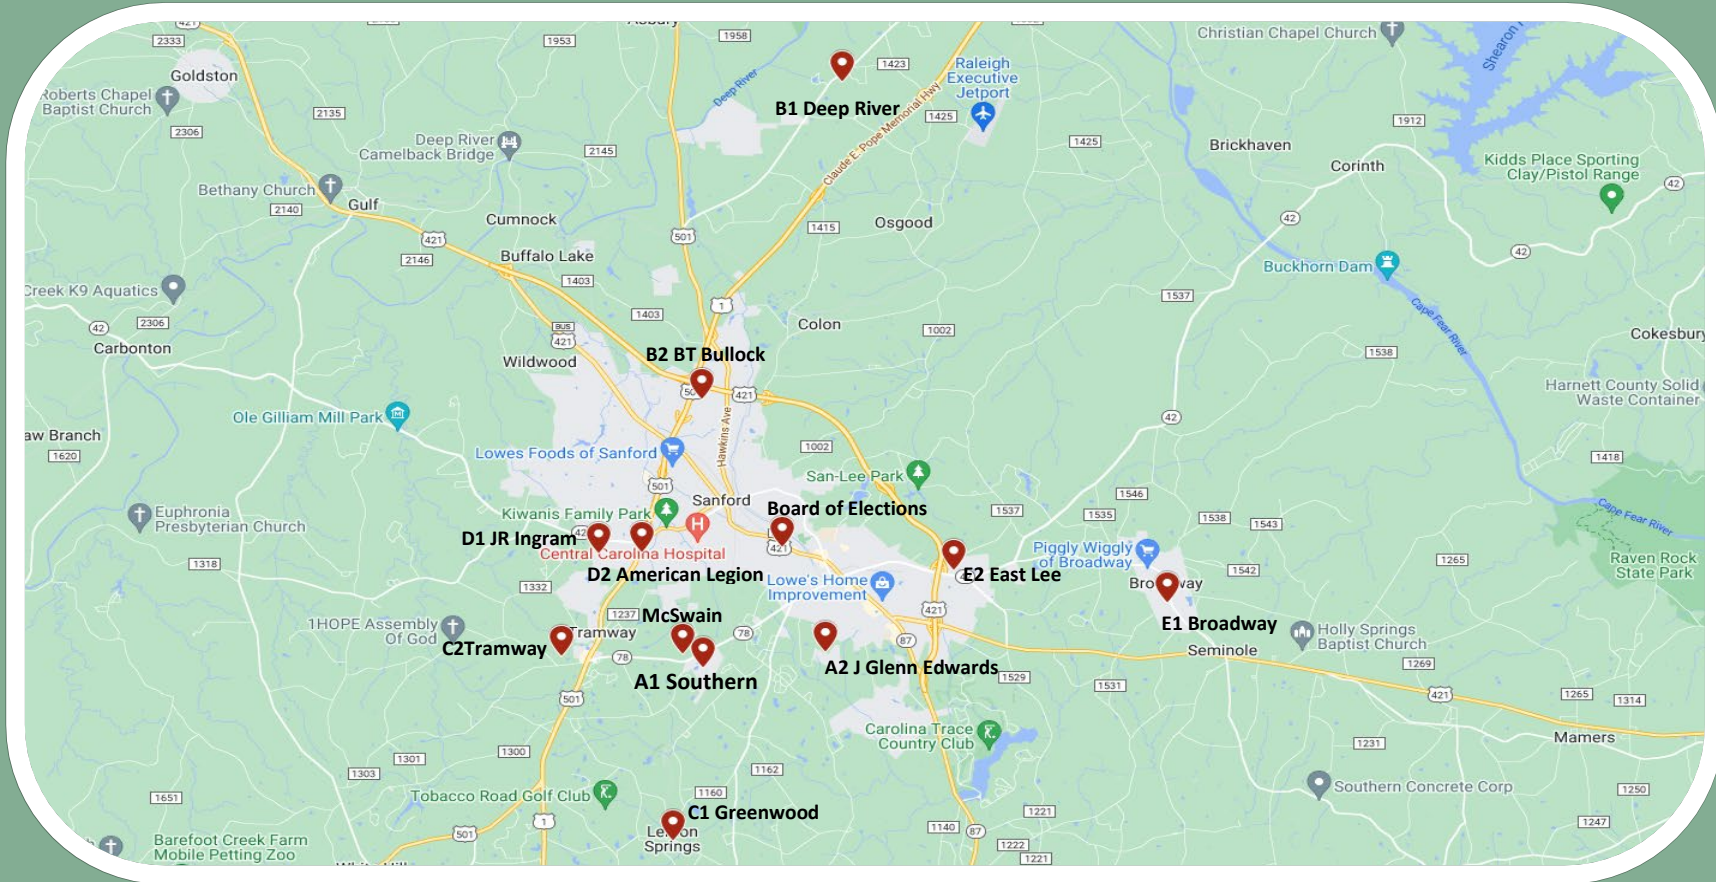

LEE COUNTY ELECTIONS POLLING SITE MAP

Click on the map or below to find directions to your Early Voting site or to your Election Day assigned precinct. Don't know your precinct? Click [here](#) to search using your address or call the Lee County Elections office at 919-718-4646.

A1	Southern Lee High School 2301 Tramway Road, Sanford	C1	Greenwood Elementary 1127 Greenwood Road, Sanford	E1	Broadway Elementary 307 S. Main St., Broadway
A2	J Glenn Edwards Elementary 3115 Cemetery Rd, Sanford	C2	Tramway Elementary School 360 Center Church Road, Sanford	E2	East Lee Middle 1337 Broadway Rd, Sanford
B1	Deep River Elementary 4000 Deep River Road, Sanford	D1	JR Ingram Elementary 3309 Wicker St., Sanford		McSwain Center 2420 Tramway Rd, Sanford
B2	BT Bullock Elementary 1410 McNeill Road, Sanford	D2	American Legion 305 Legion Drive, Sanford		Board of Elections 1503 Elm St., Sanford