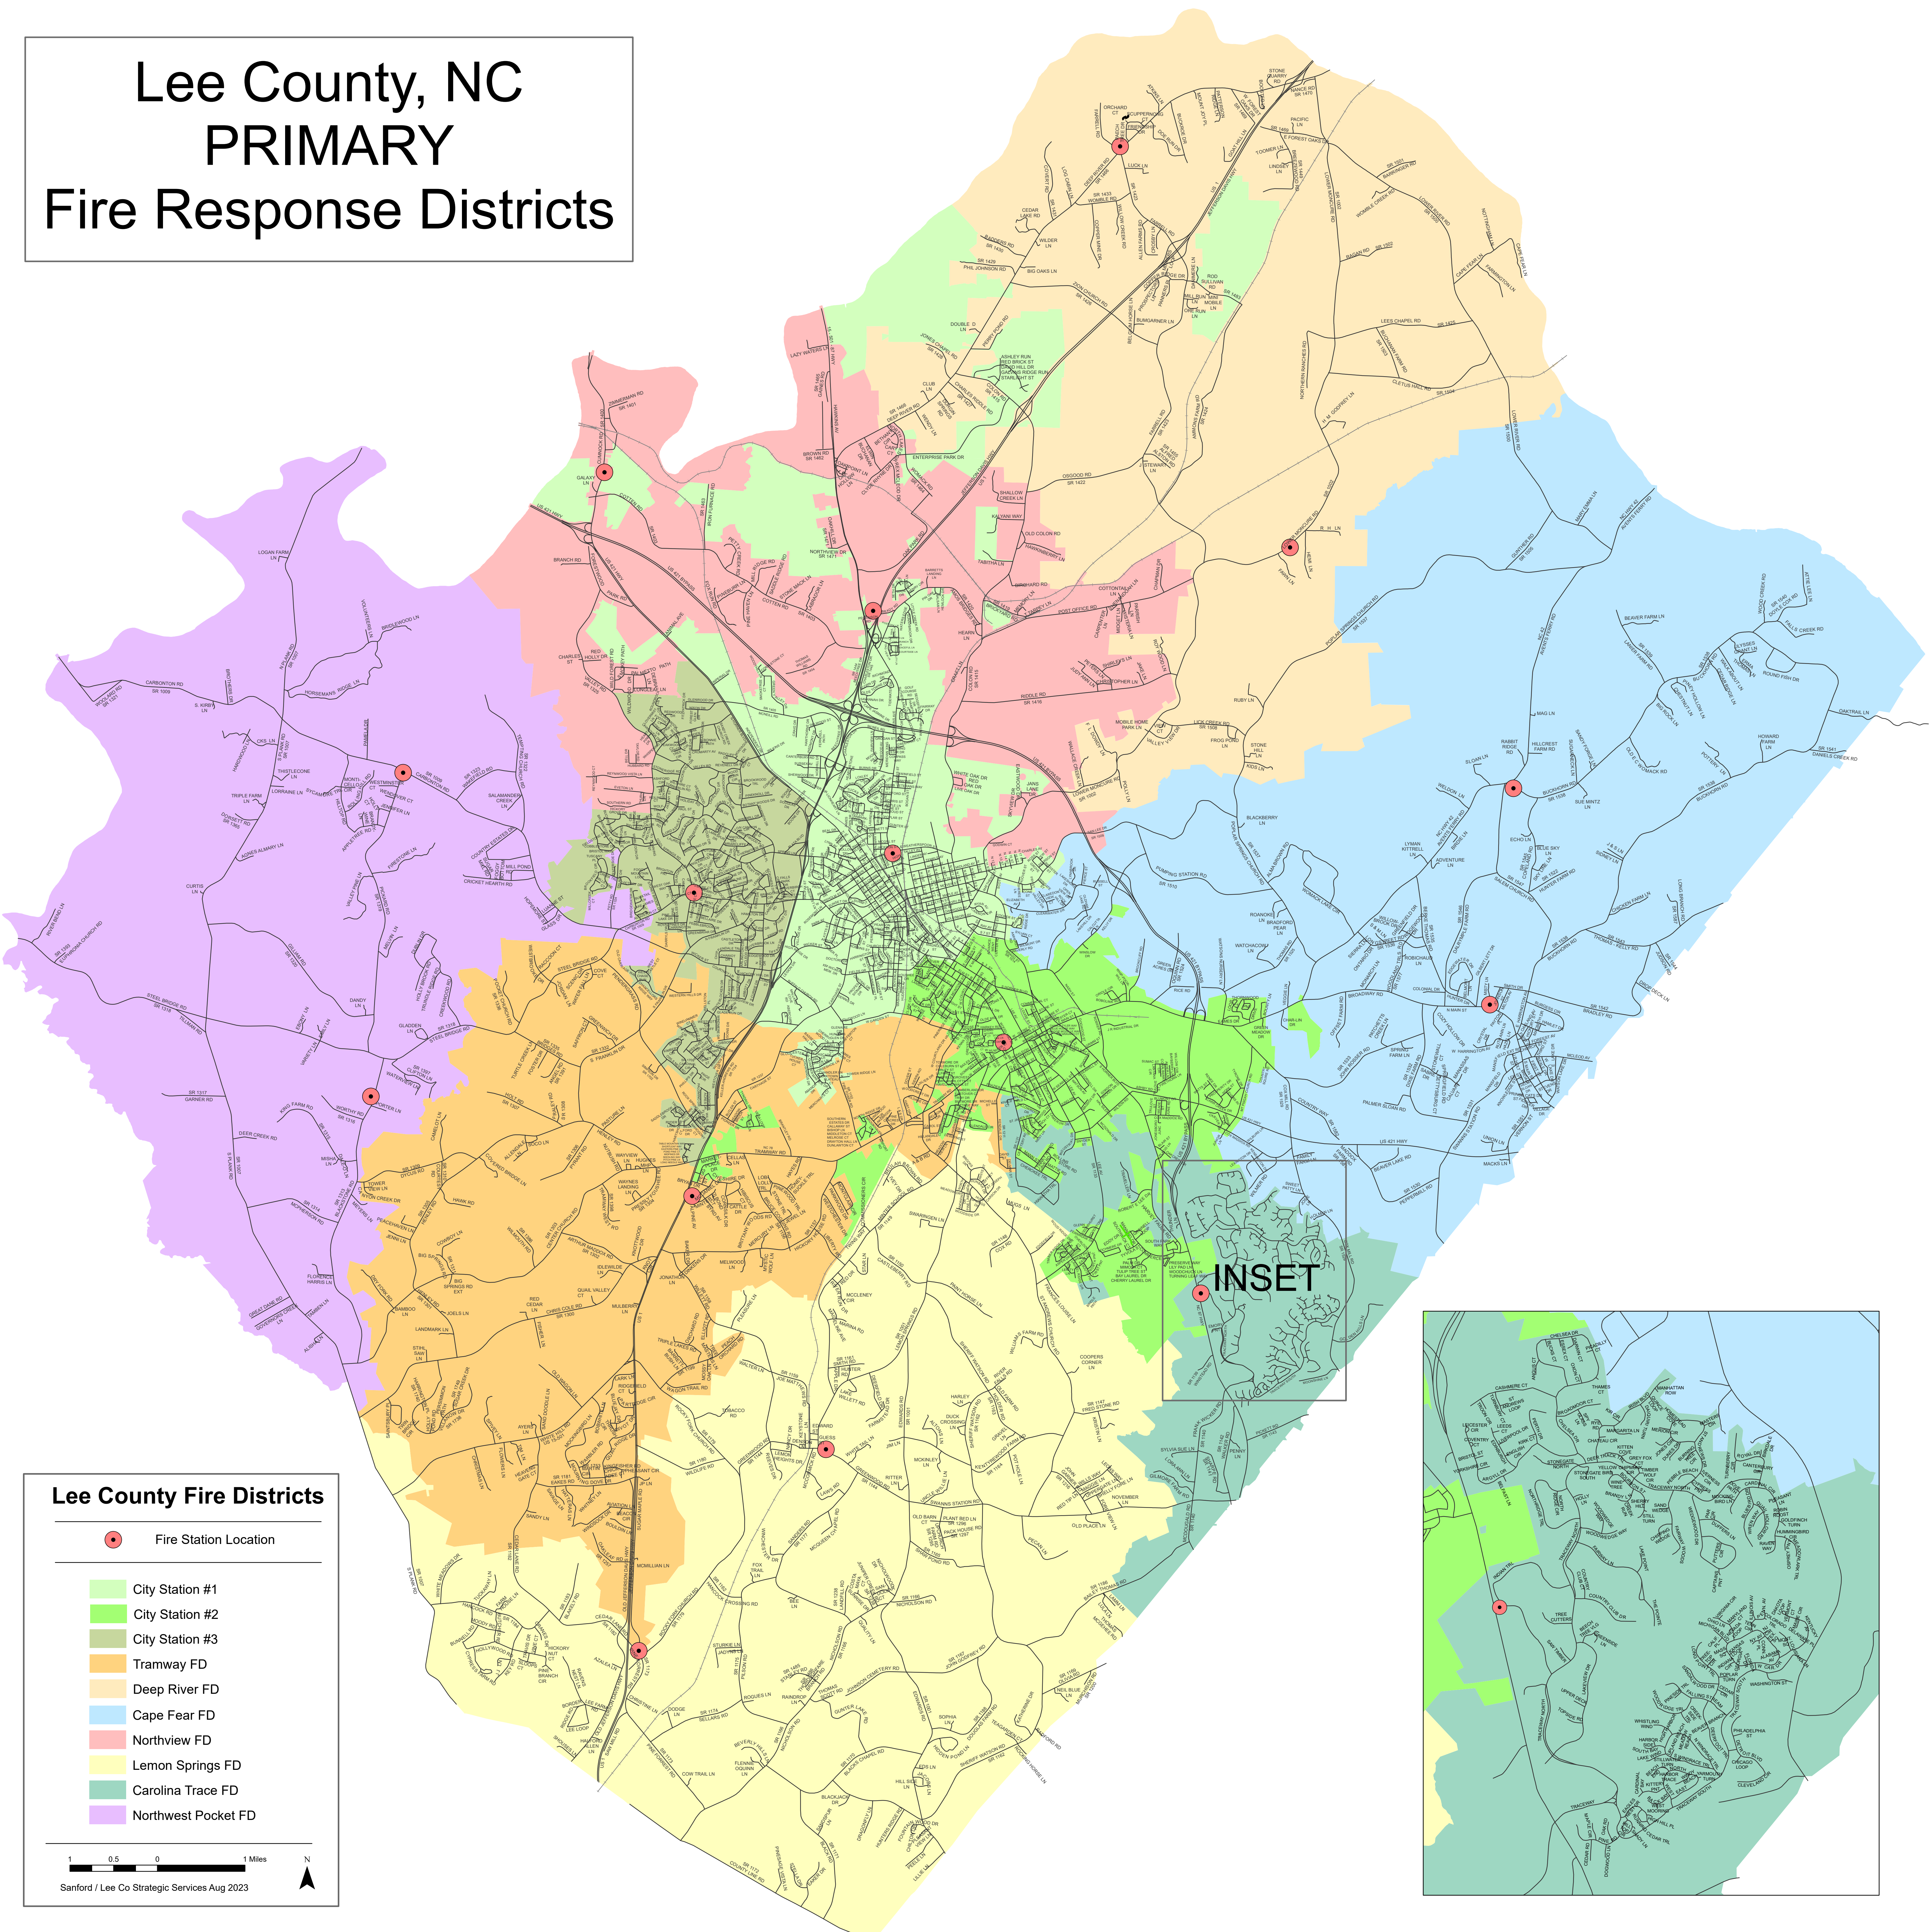

Lee County, NC PRIMARY Fire Response Districts

Lee County Fire Districts

- Fire Station Location
- City Station #1
- City Station #2
- City Station #3
- Tramway FD
- Deep River FD
- Cape Fear FD
- Northview FD
- Lemon Springs FD
- Carolina Trace FD
- Northwest Pocket FD