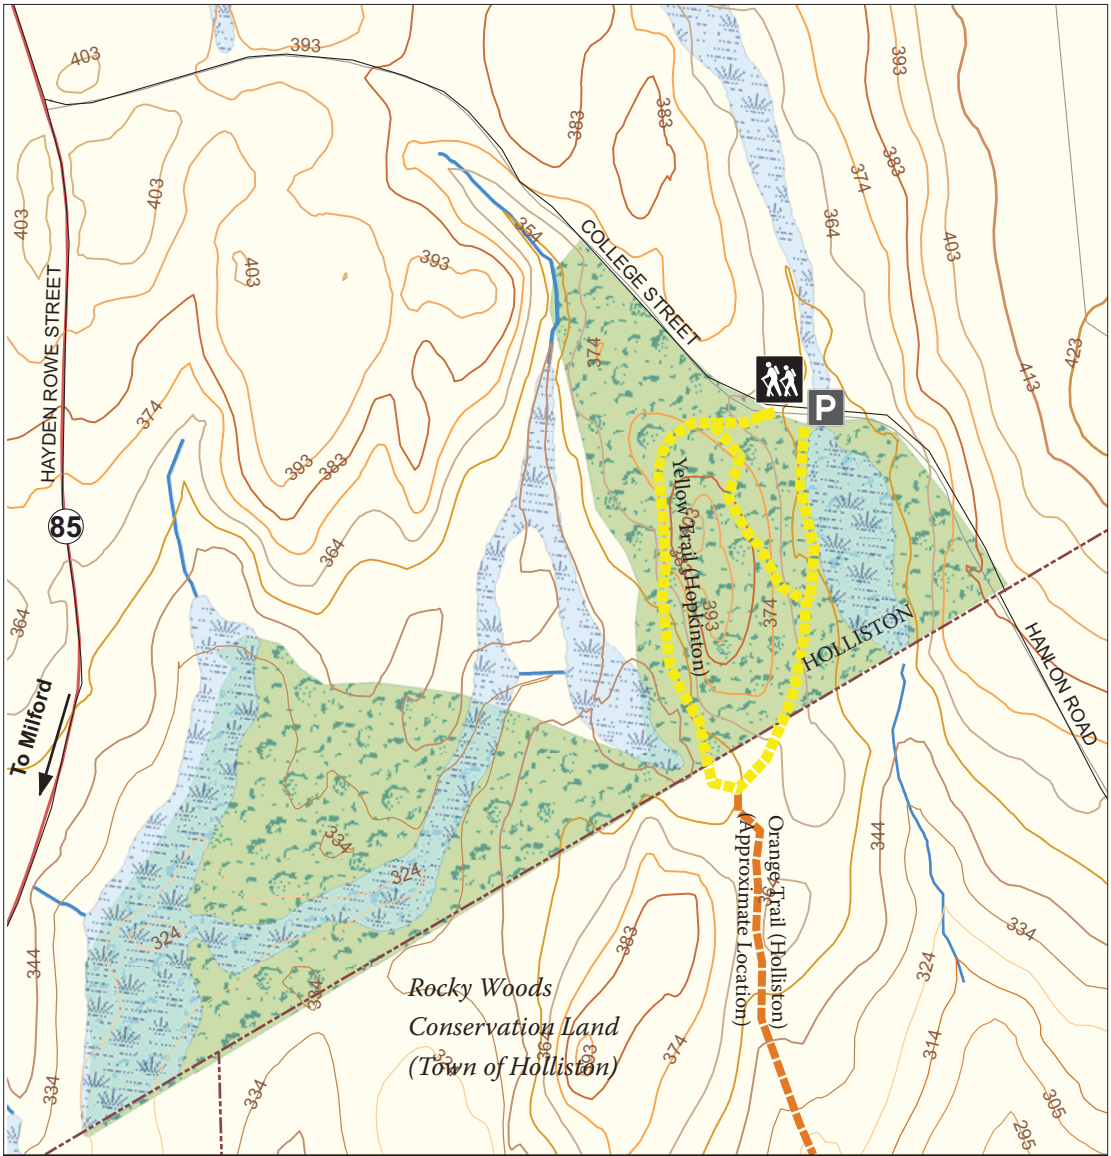

HOPKINTON TRAIL GUIDE

Map by Judith A. Barrett

COLLEGE ROCK PARK

- Municipal Boundary
- Open Water
- Wetlands (Approximate)
- Streams & Brooks
- College Rock-Rocky Woods Trails
- Yellow
- Orange

Data Sources: Town of Hopkinton, MassGIS, Beals & Thomas.

Note: the Holliston portion of this trail system is a conceptual representation shown here for illustrative purposes only.