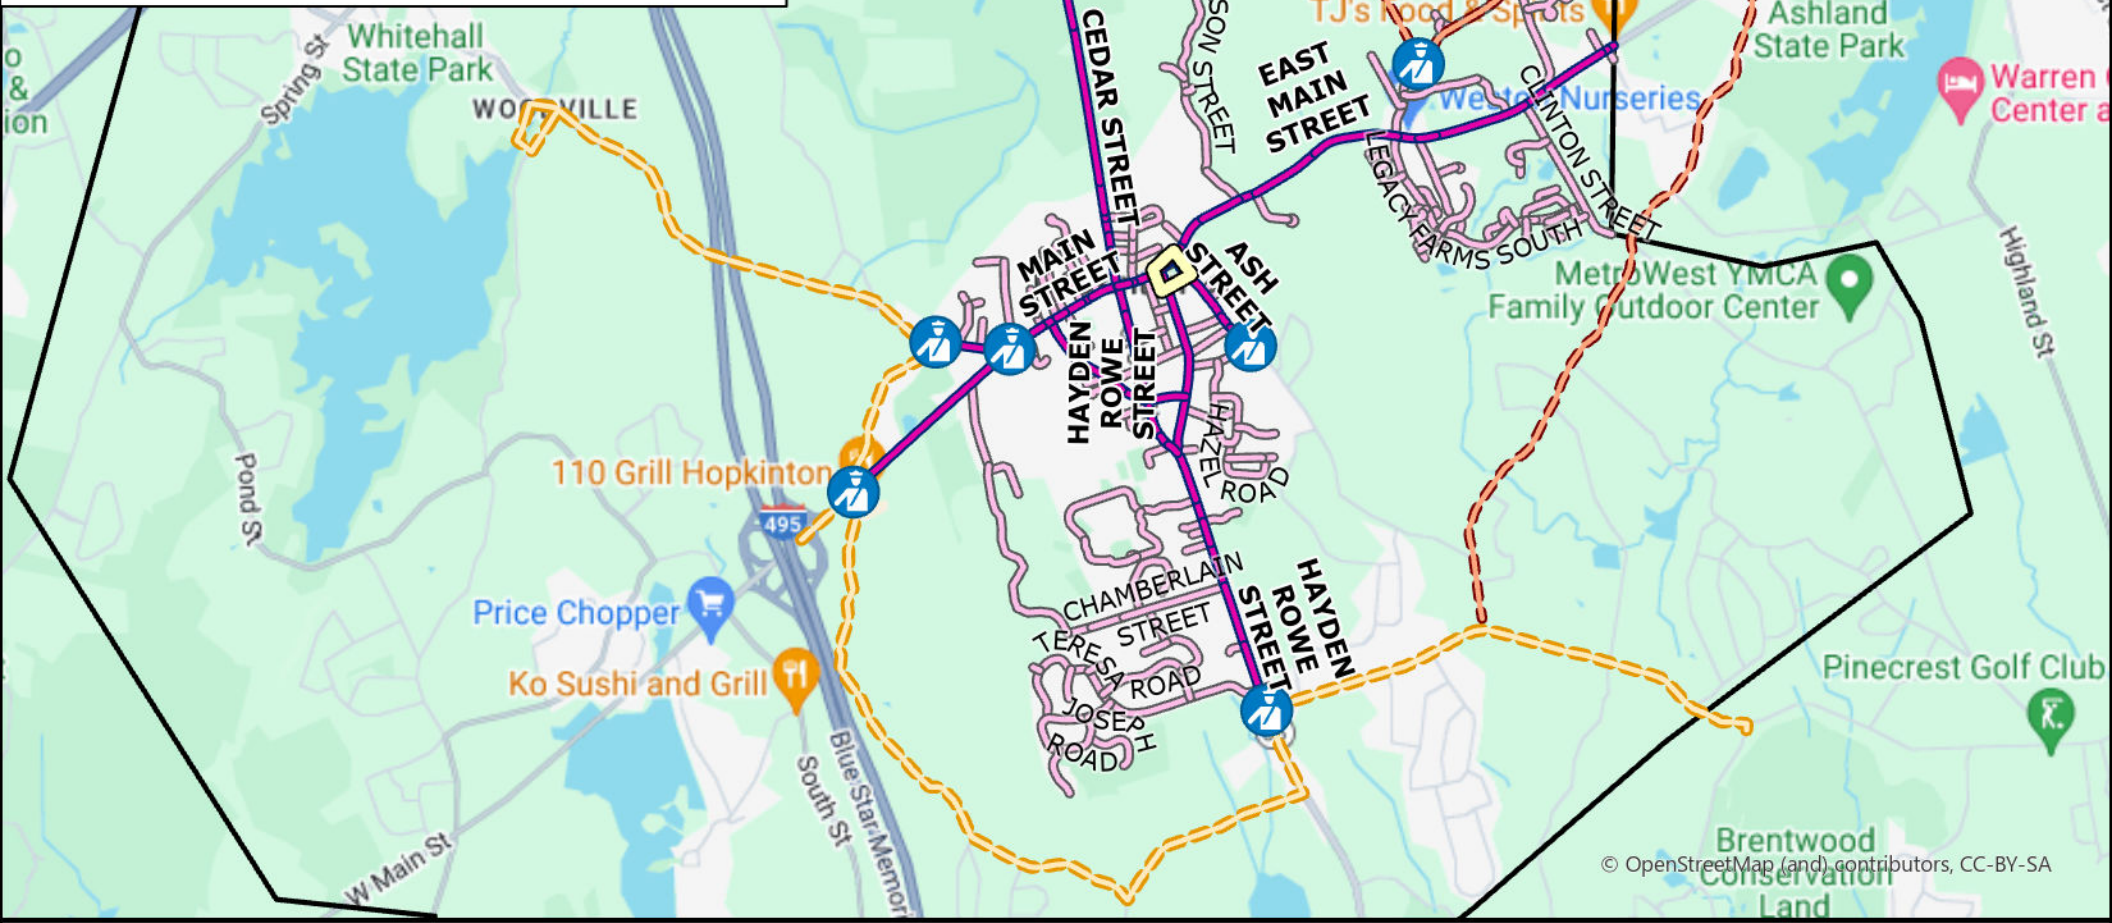

Town of Hopkinton MA Detours & Closed Roads Map 128th Boston Marathon April 15th 2024

For more information please scan this QR code

Legend

- Detour
- 260 Parkerville Rd Southborough to 180 Ash St Hopkinton
- W Main St Hopkinton to 688 Prentice St Holliston
- 6:30am Closed Zone
- 7am Main Roads Closed
- 7am Secondary Roads Closed
- Hopkinton Town Border

© OpenStreetMap (and) contributors, CC-BY-SA