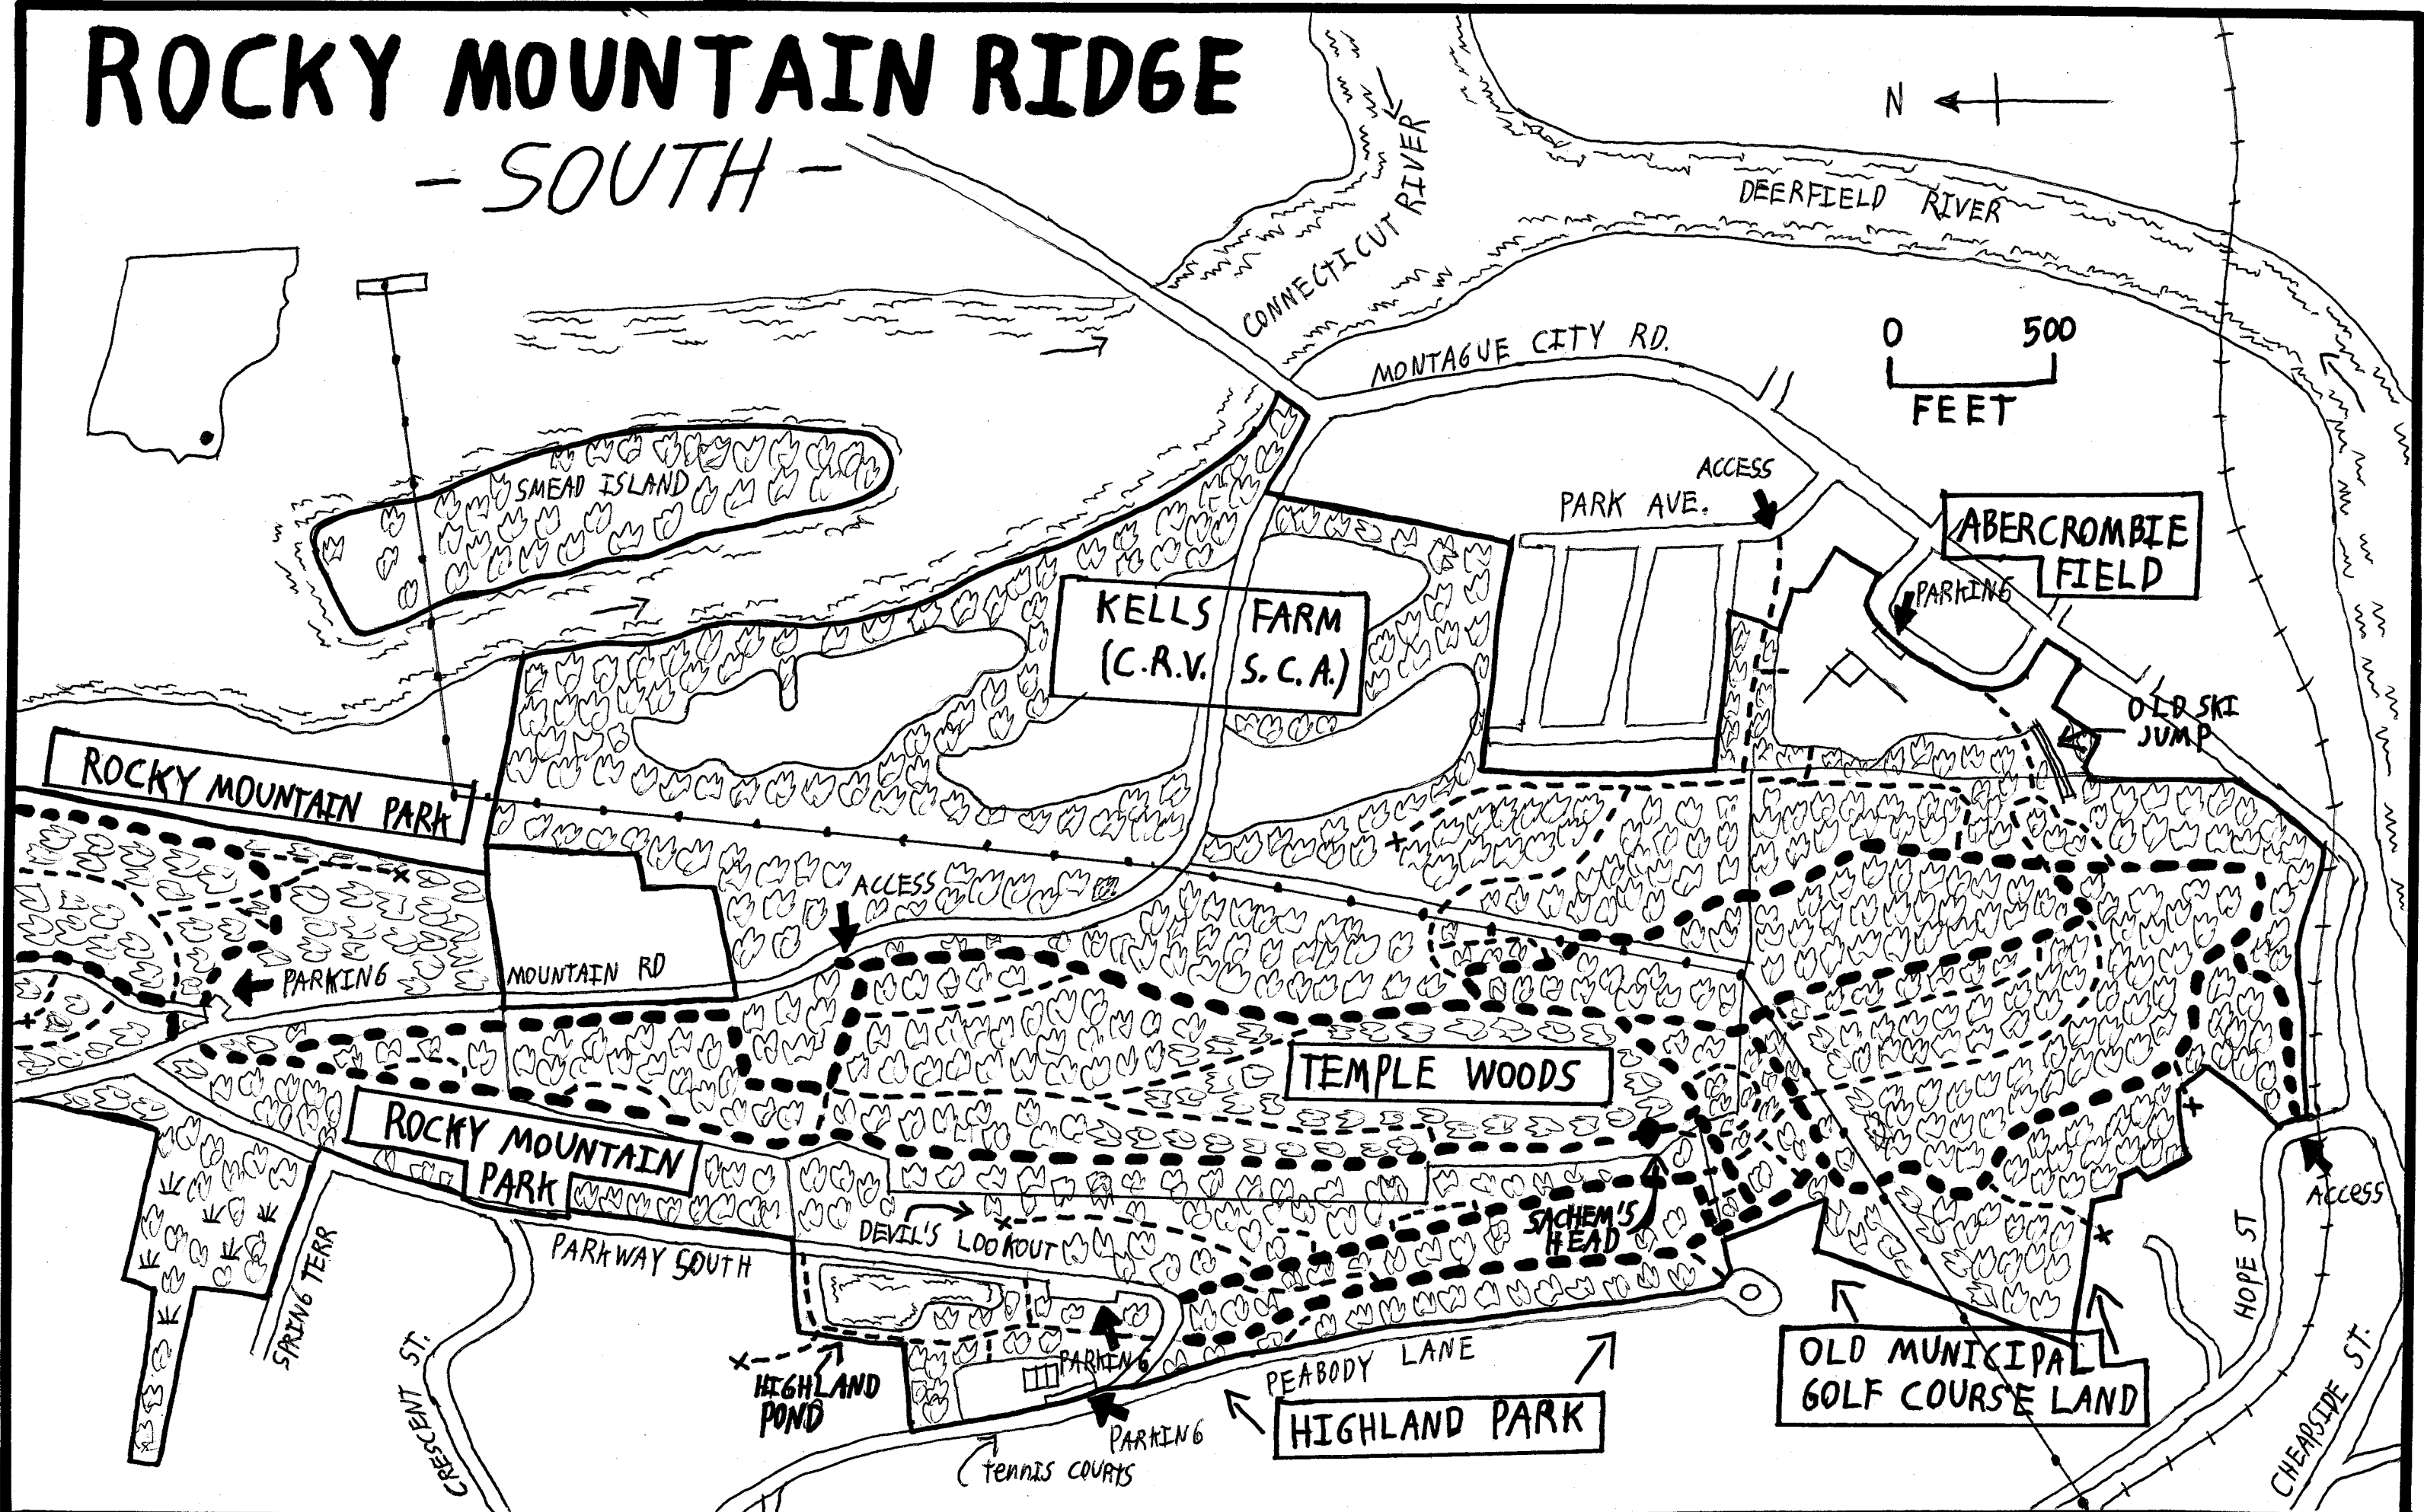

ROCKY MOUNTAIN RIDGE

- SOUTH -

0 500
FEET

ROCKY MOUNTAIN PARK

KELLS FARM
(C.R.V. S.C.A.)

ABERCROMBIE FIELD

TEMPLE WOODS

ROCKY MOUNTAIN PARK

HIGHLAND PARK

OLD MUNICIPAL GOLF COURSE LAND

PEABODY LANE

HIGHLAND POND

DEVIL'S LOOKOUT

SACHEM'S HEAD

SPRING TERR

CRESCENT ST.

HOPE ST.

CHEARSIDE ST.

PARKING

MOUNTAIN RD

ACCESS

PARK AVE. ACCESS

PARKING

OLD SKI JUMP

ACCESS

PARKING

TENNIS COURTS