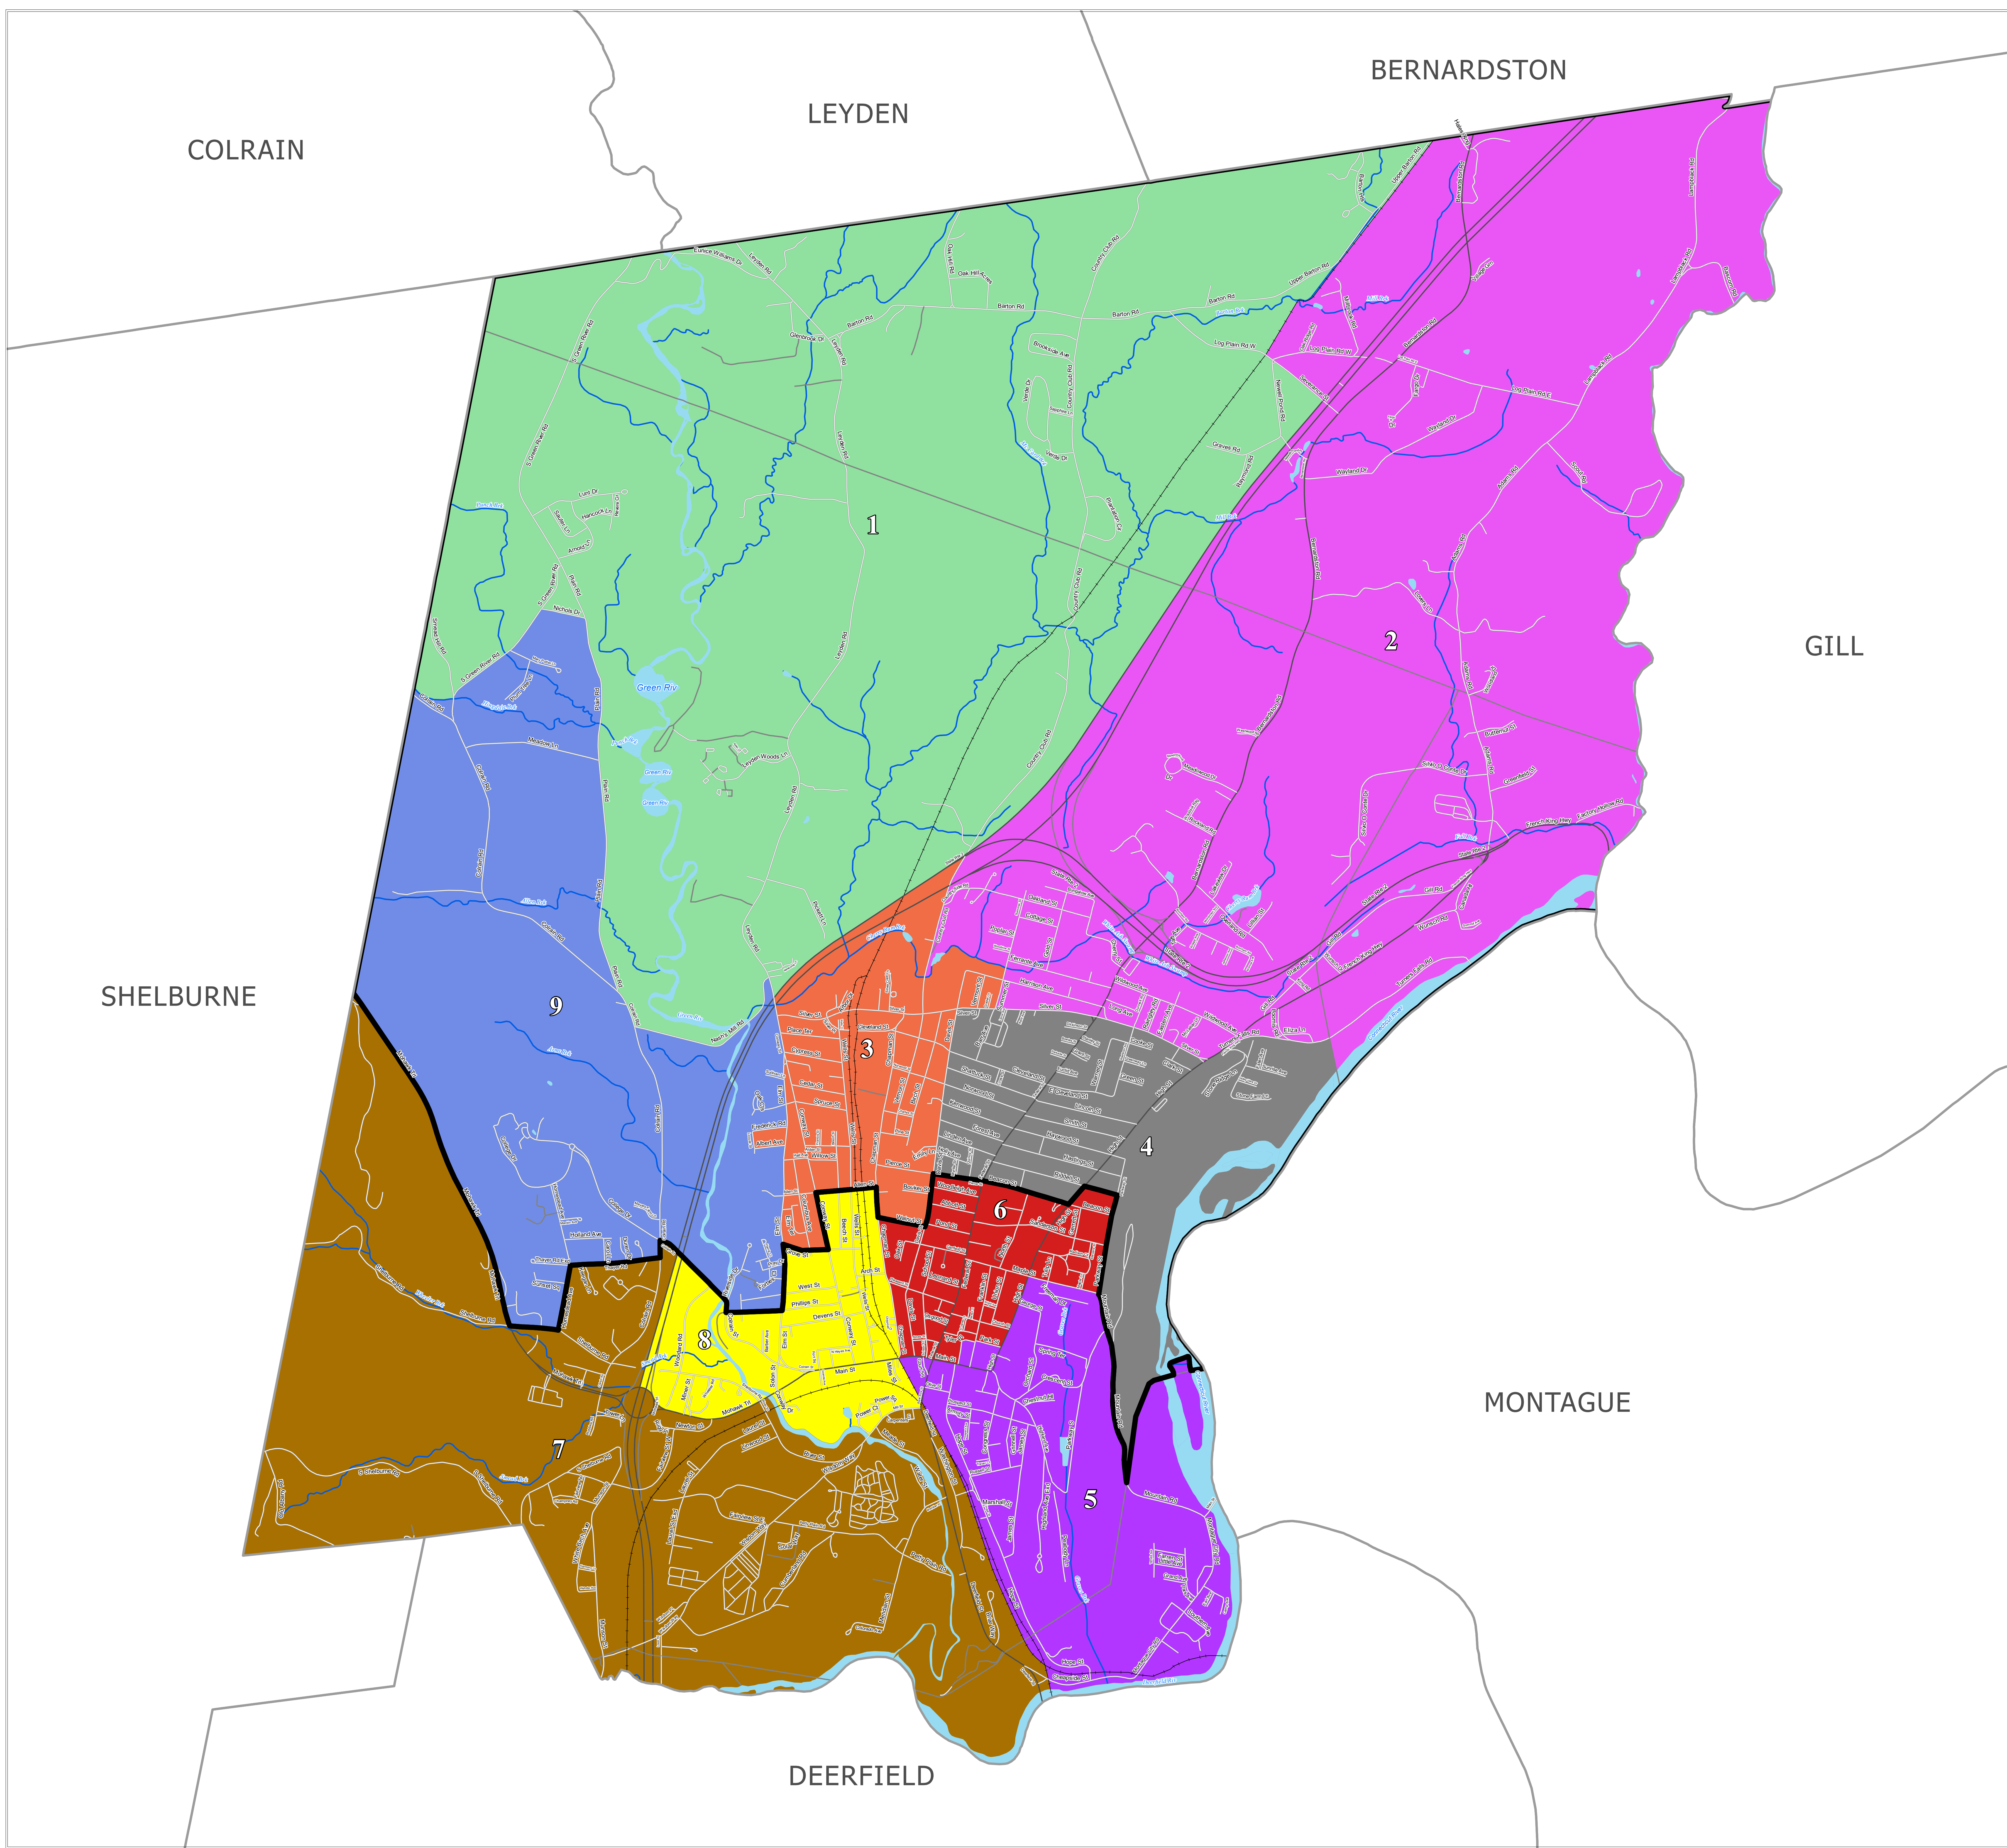

City of Greenfield

Map Prepared for the City of Greenfield
 Courtesy of William F. Galvin, Census Liaison
 Secretary of the Commonwealth

2020 Population -- 17,768

Minimum 5%	Target Population	Maximum 5%
1,875	1,974	2,073

Precinct Boundaries Greenfield

Precinct	2020 Population	Variance
1	2,034	3.04
2	2,009	1.77
3	1,910	-3.24
4	1,986	0.61
5	1,918	-2.84
6	1,876	-4.96
7	2,012	1.93
8	1,970	-0.20
9	2,053	4.00

Population is based on the official U.S. 2020 Census block-level data.

Boundaries effective December 31, 2021

Legend

- Municipal Boundary
- House Boundary
- Geographical Features**
- Major Road
- Local Road
- Railroad
- Other Municipal Features
- Streams, Rivers
- Coastal Water, Lakes, Ponds, Major Rivers