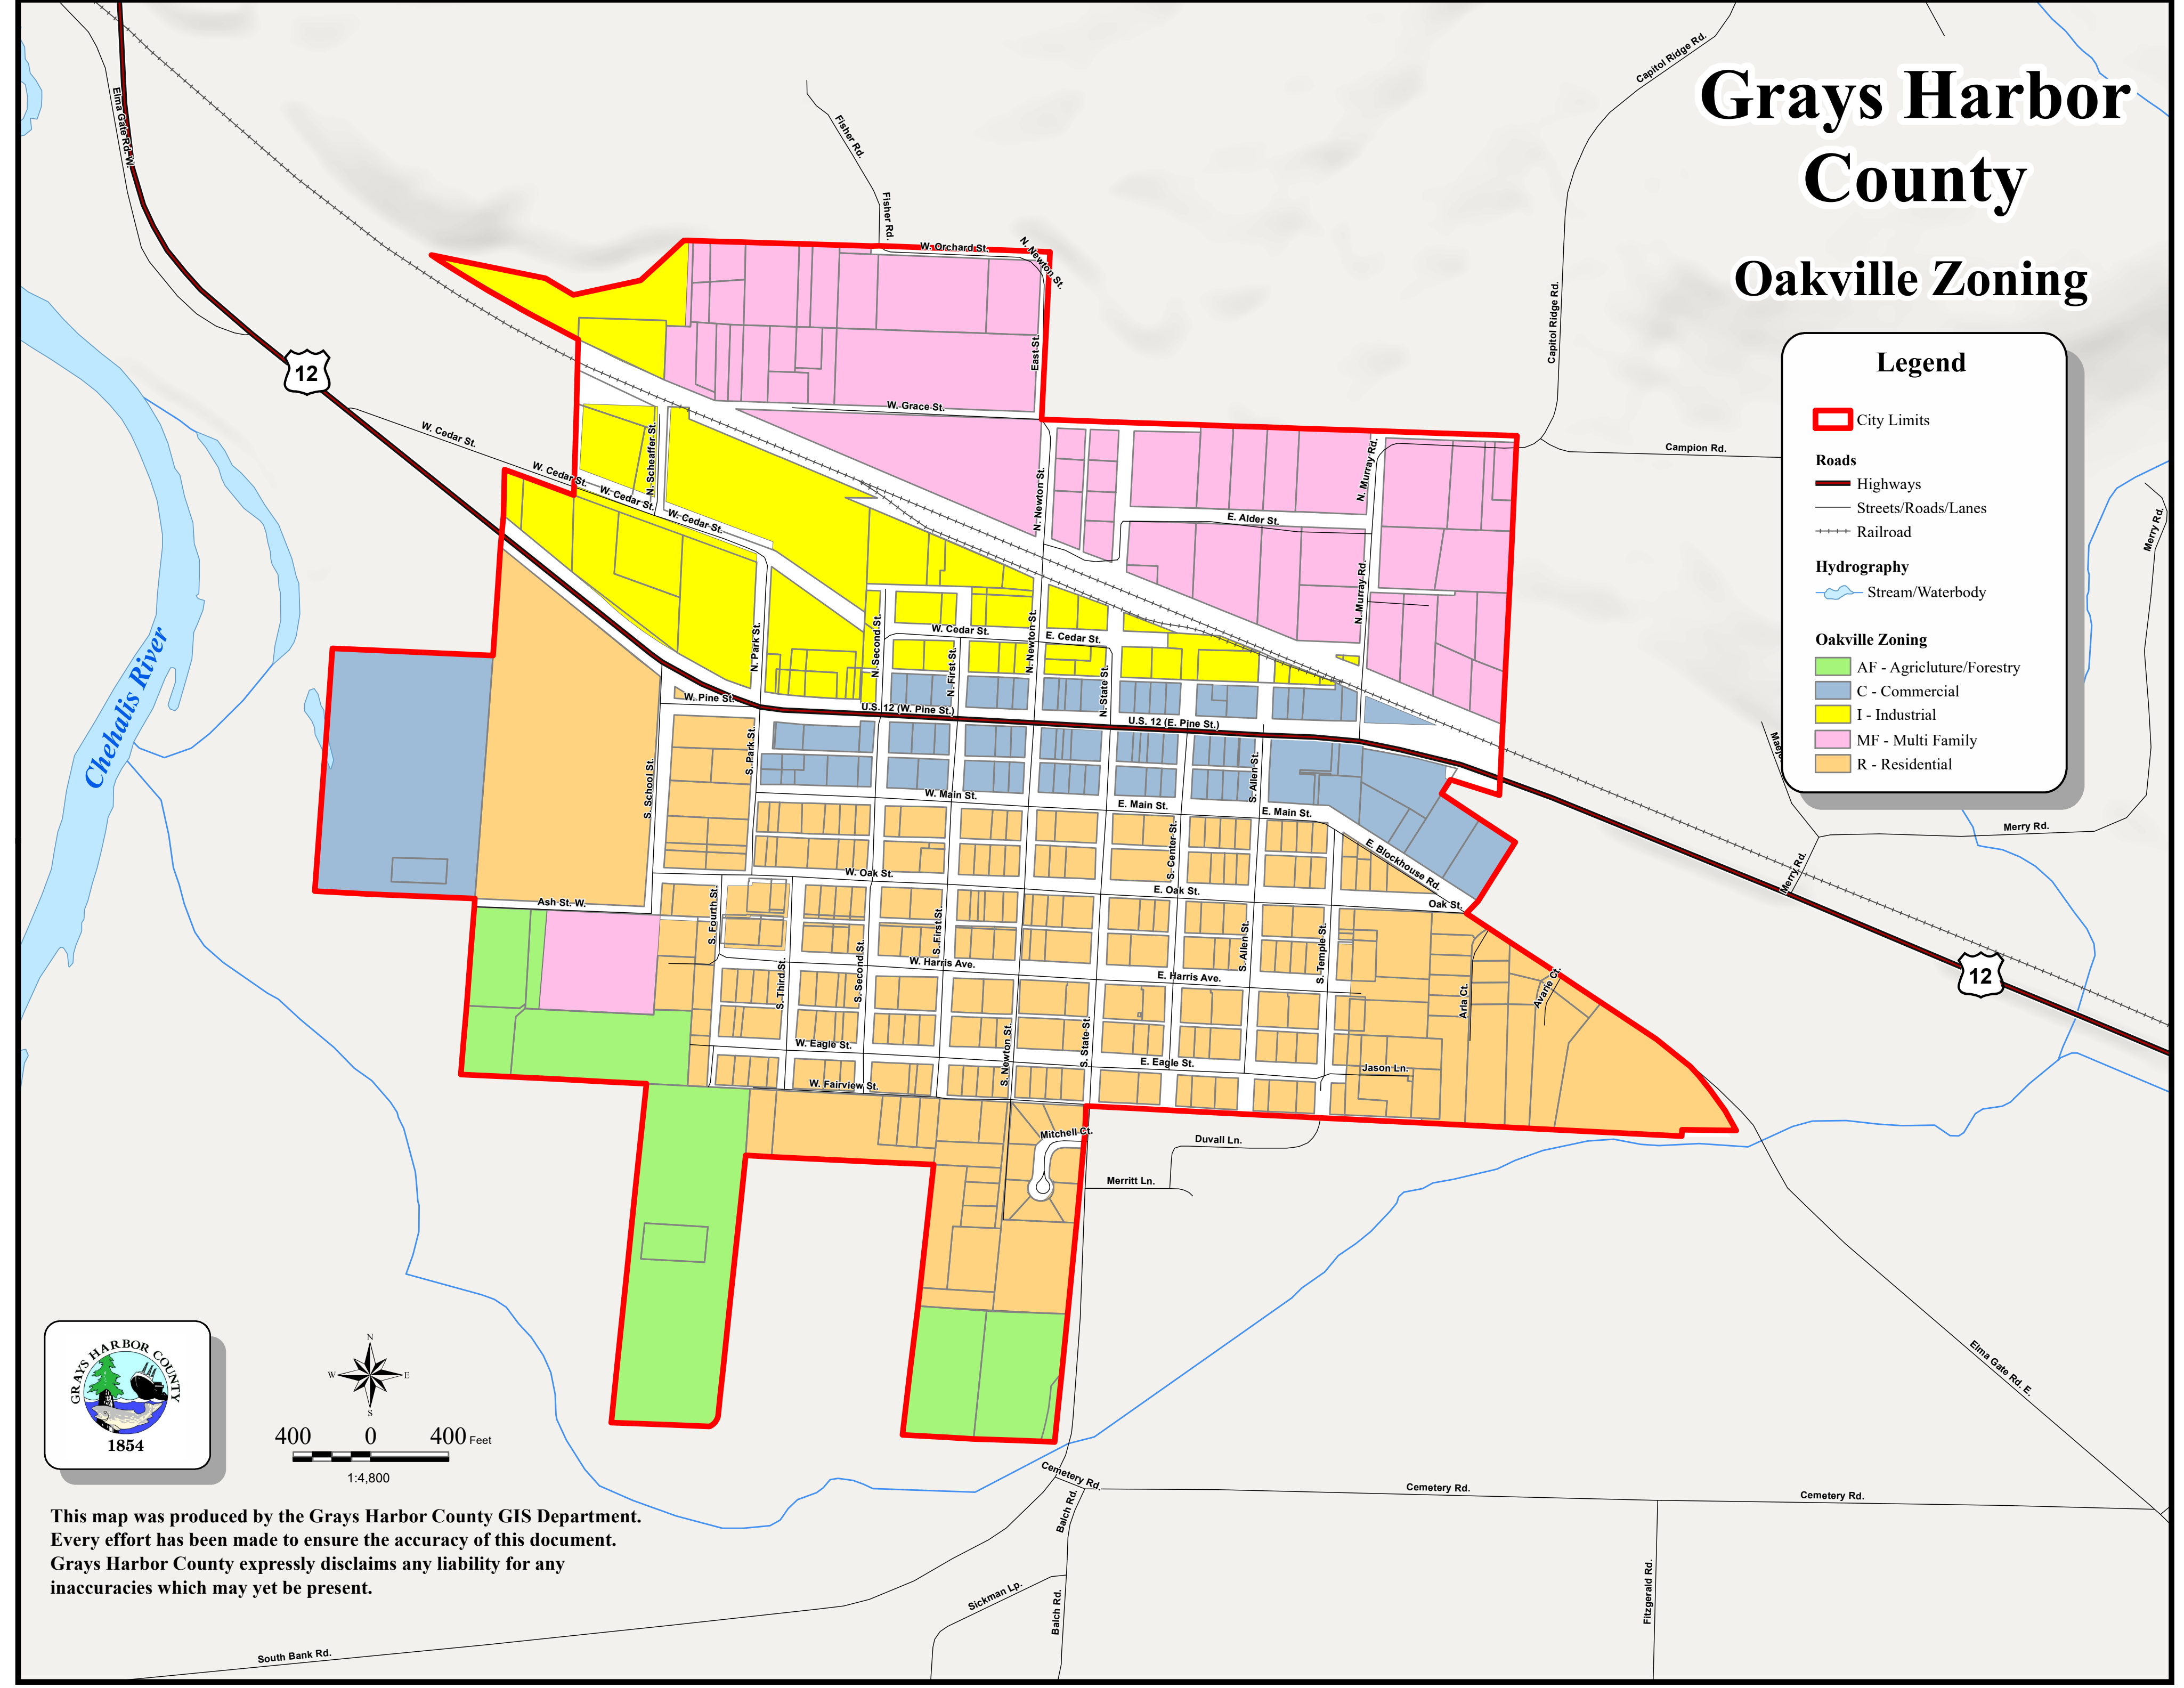

Grays Harbor County

Oakville Zoning

Legend

- City Limits

Roads

- Highways
- Streets/Roads/Lanes
- Railroad

Hydrography

- Stream/Waterbody

Oakville Zoning

- AF - Agriculture/Forestry
- C - Commercial
- I - Industrial
- MF - Multi Family
- R - Residential

This map was produced by the Grays Harbor County GIS Department. Every effort has been made to ensure the accuracy of this document. Grays Harbor County expressly disclaims any liability for any inaccuracies which may yet be present.