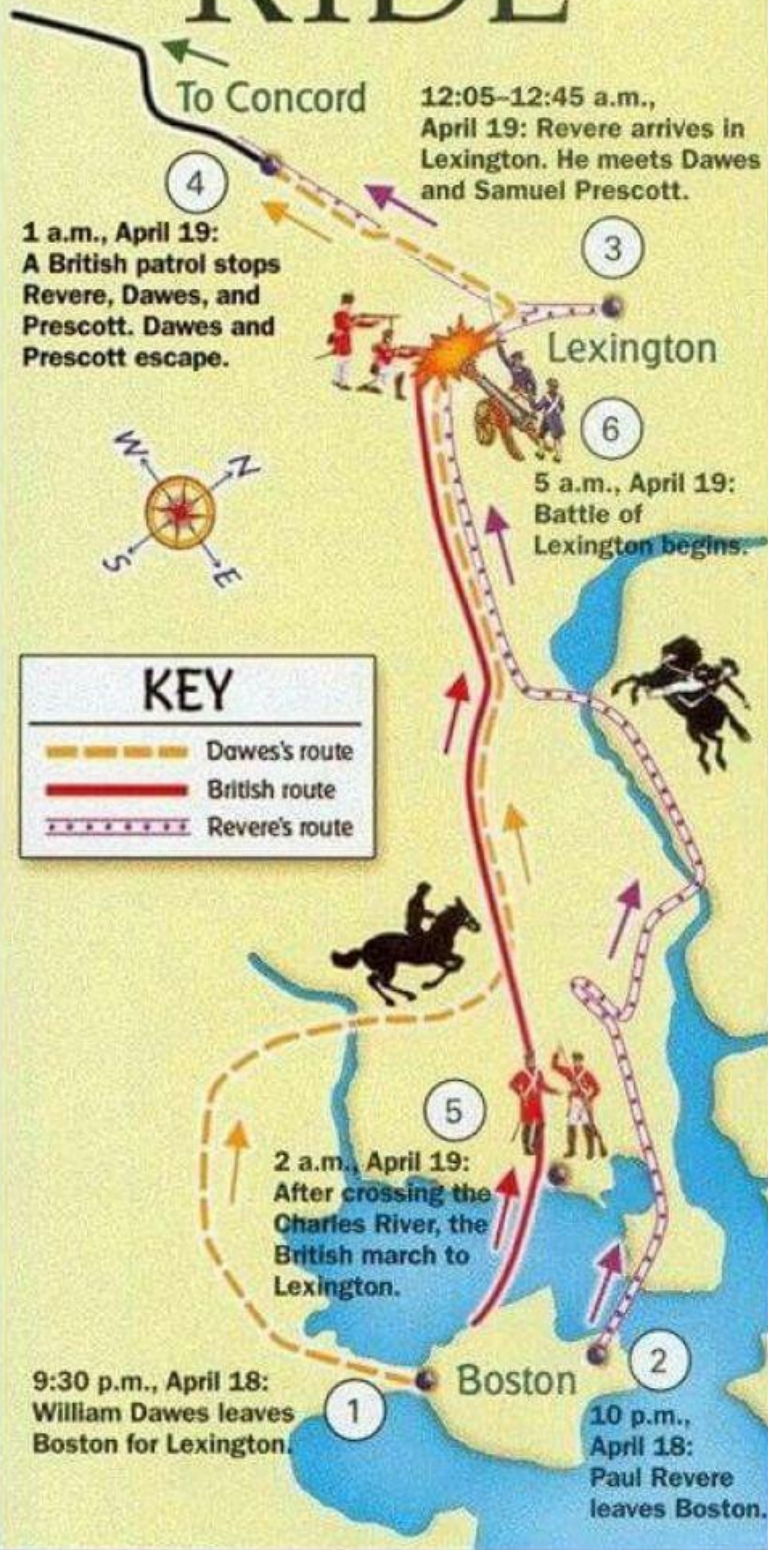

# THE MIDNIGHT RIDE

This map shows what was happening in the hours before the Revolutionary War began in 1775. Start in Boston and follow the routes of the American Patriots and the British soldiers.