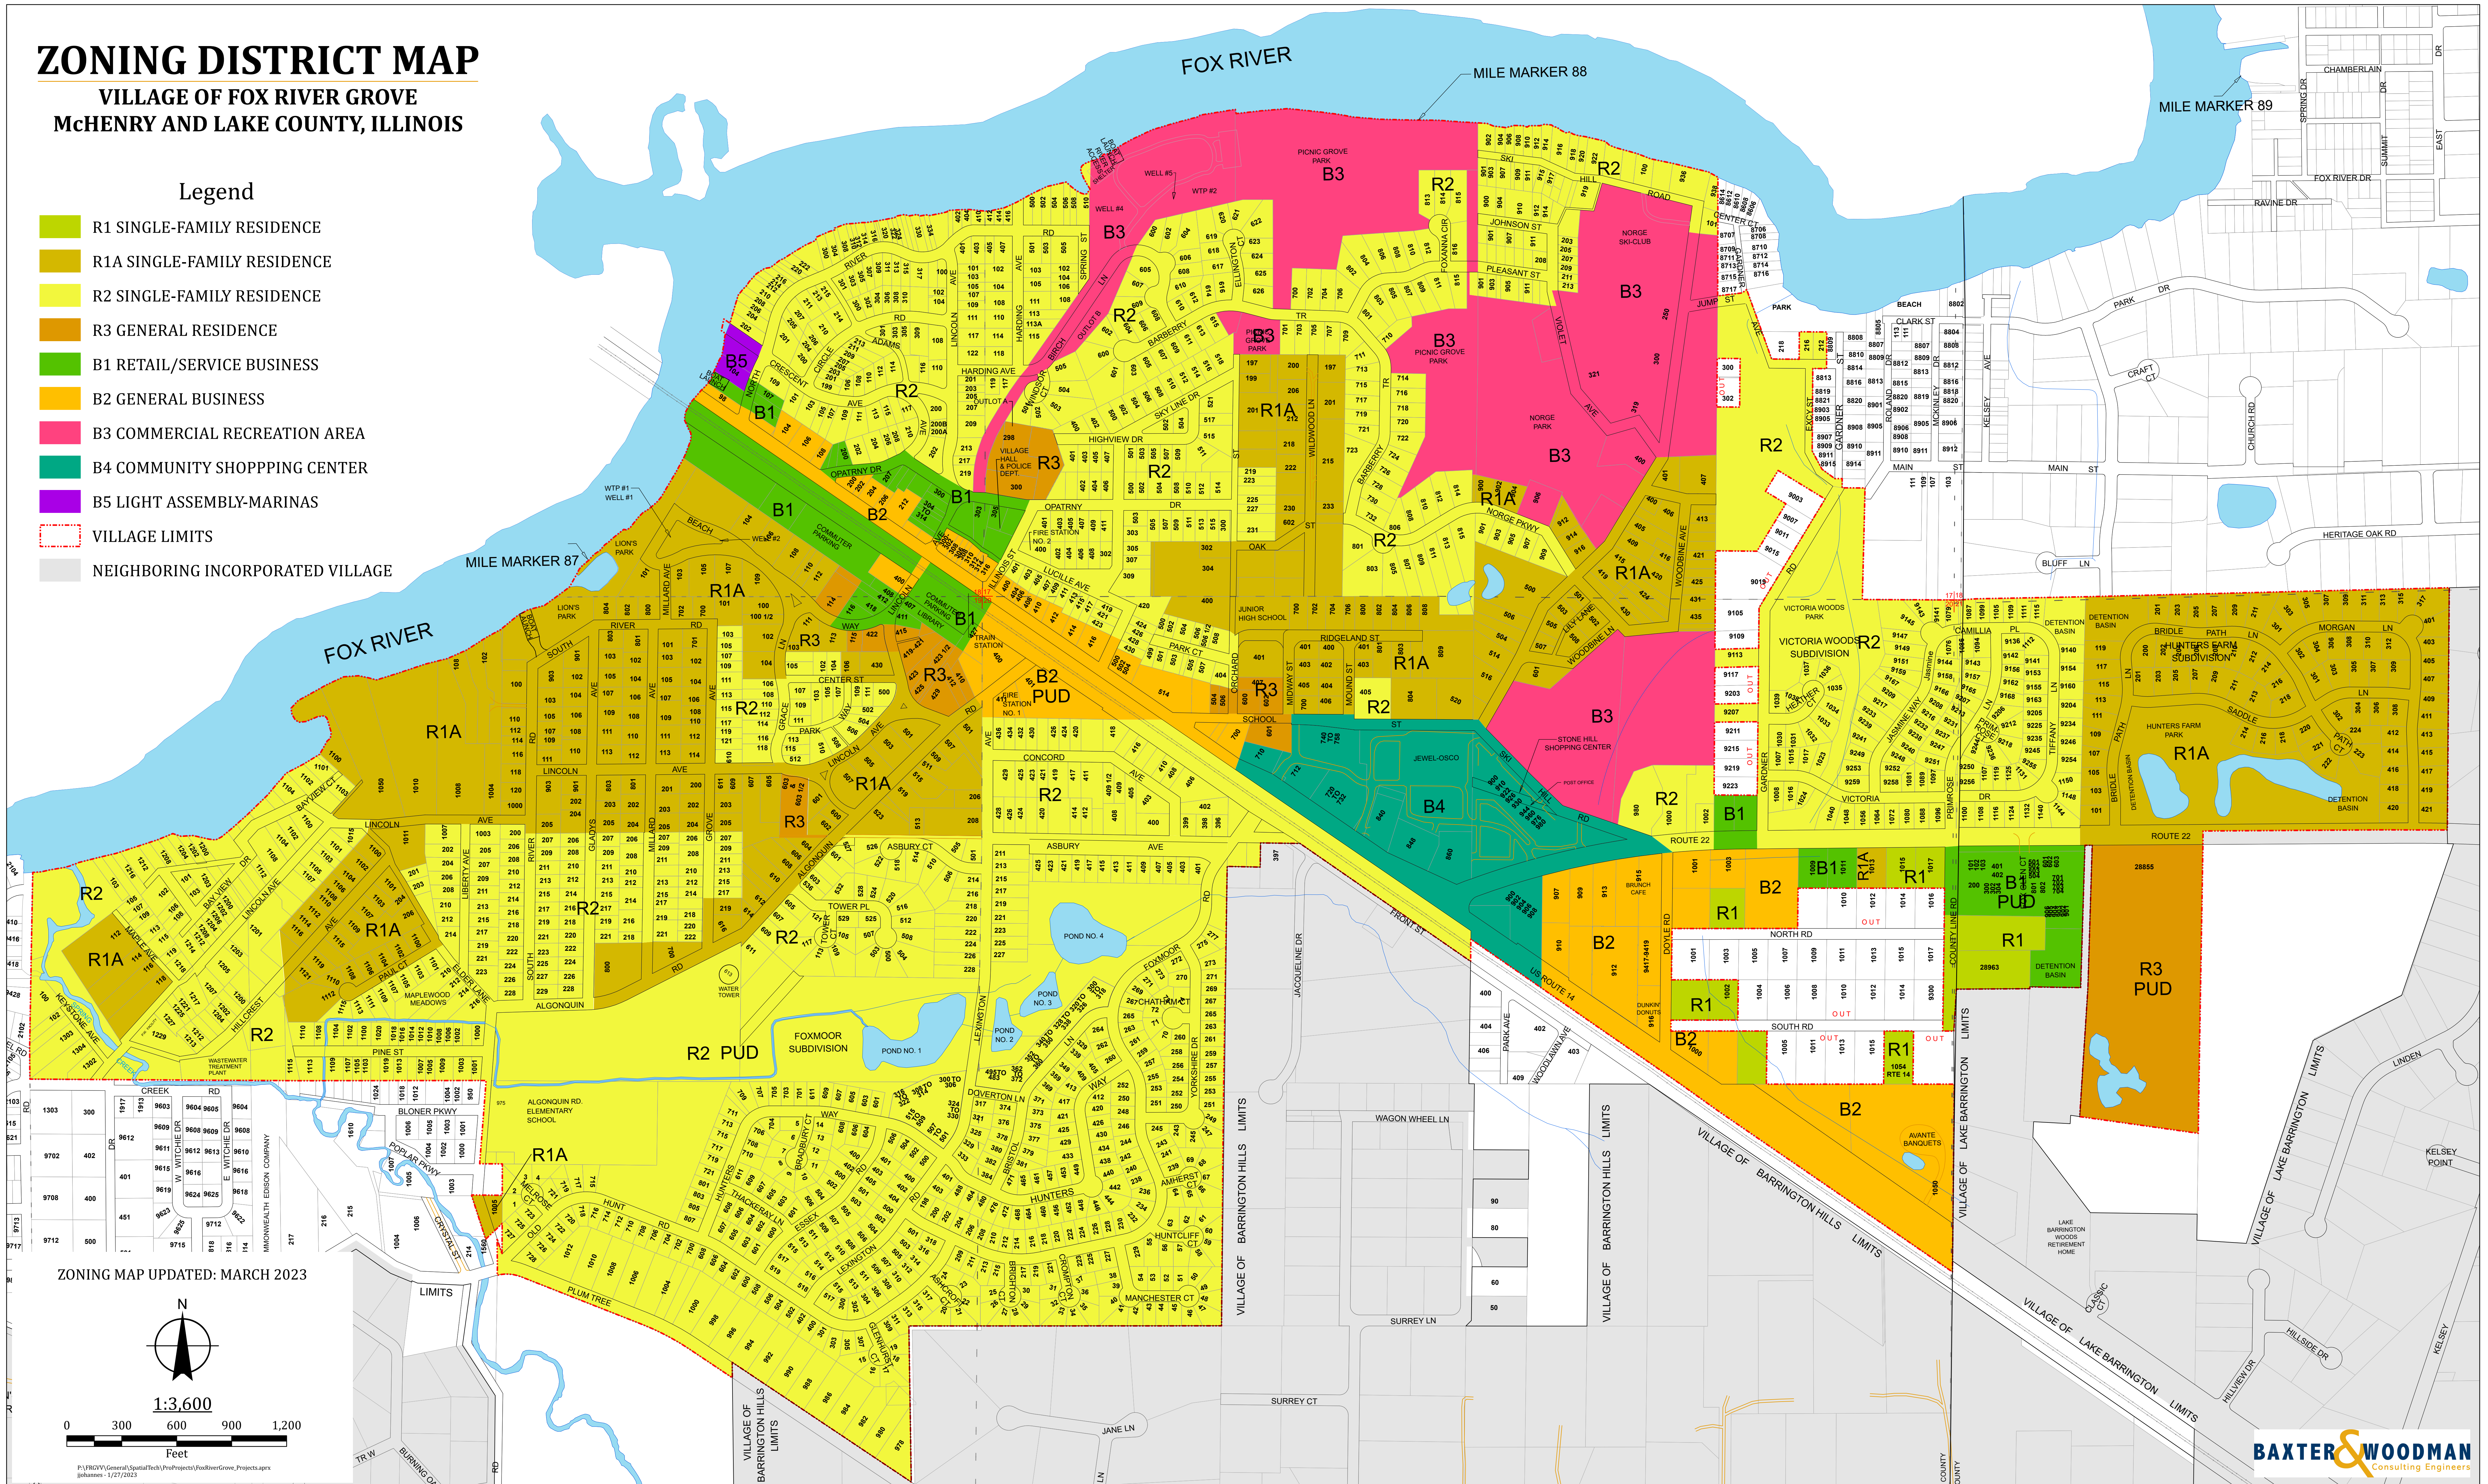

ZONING DISTRICT MAP

VILLAGE OF FOX RIVER GROVE
McHENRY AND LAKE COUNTY, ILLINOIS

Legend

- R1 SINGLE-FAMILY RESIDENCE
- R1A SINGLE-FAMILY RESIDENCE
- R2 SINGLE-FAMILY RESIDENCE
- R3 GENERAL RESIDENCE
- B1 RETAIL/SERVICE BUSINESS
- B2 GENERAL BUSINESS
- B3 COMMERCIAL RECREATION AREA
- B4 COMMUNITY SHOPPING CENTER
- B5 LIGHT ASSEMBLY-MARINAS
- VILLAGE LIMITS
- NEIGHBORING INCORPORATED VILLAGE

ZONING MAP UPDATED: MARCH 2023

1:3,600

Feet