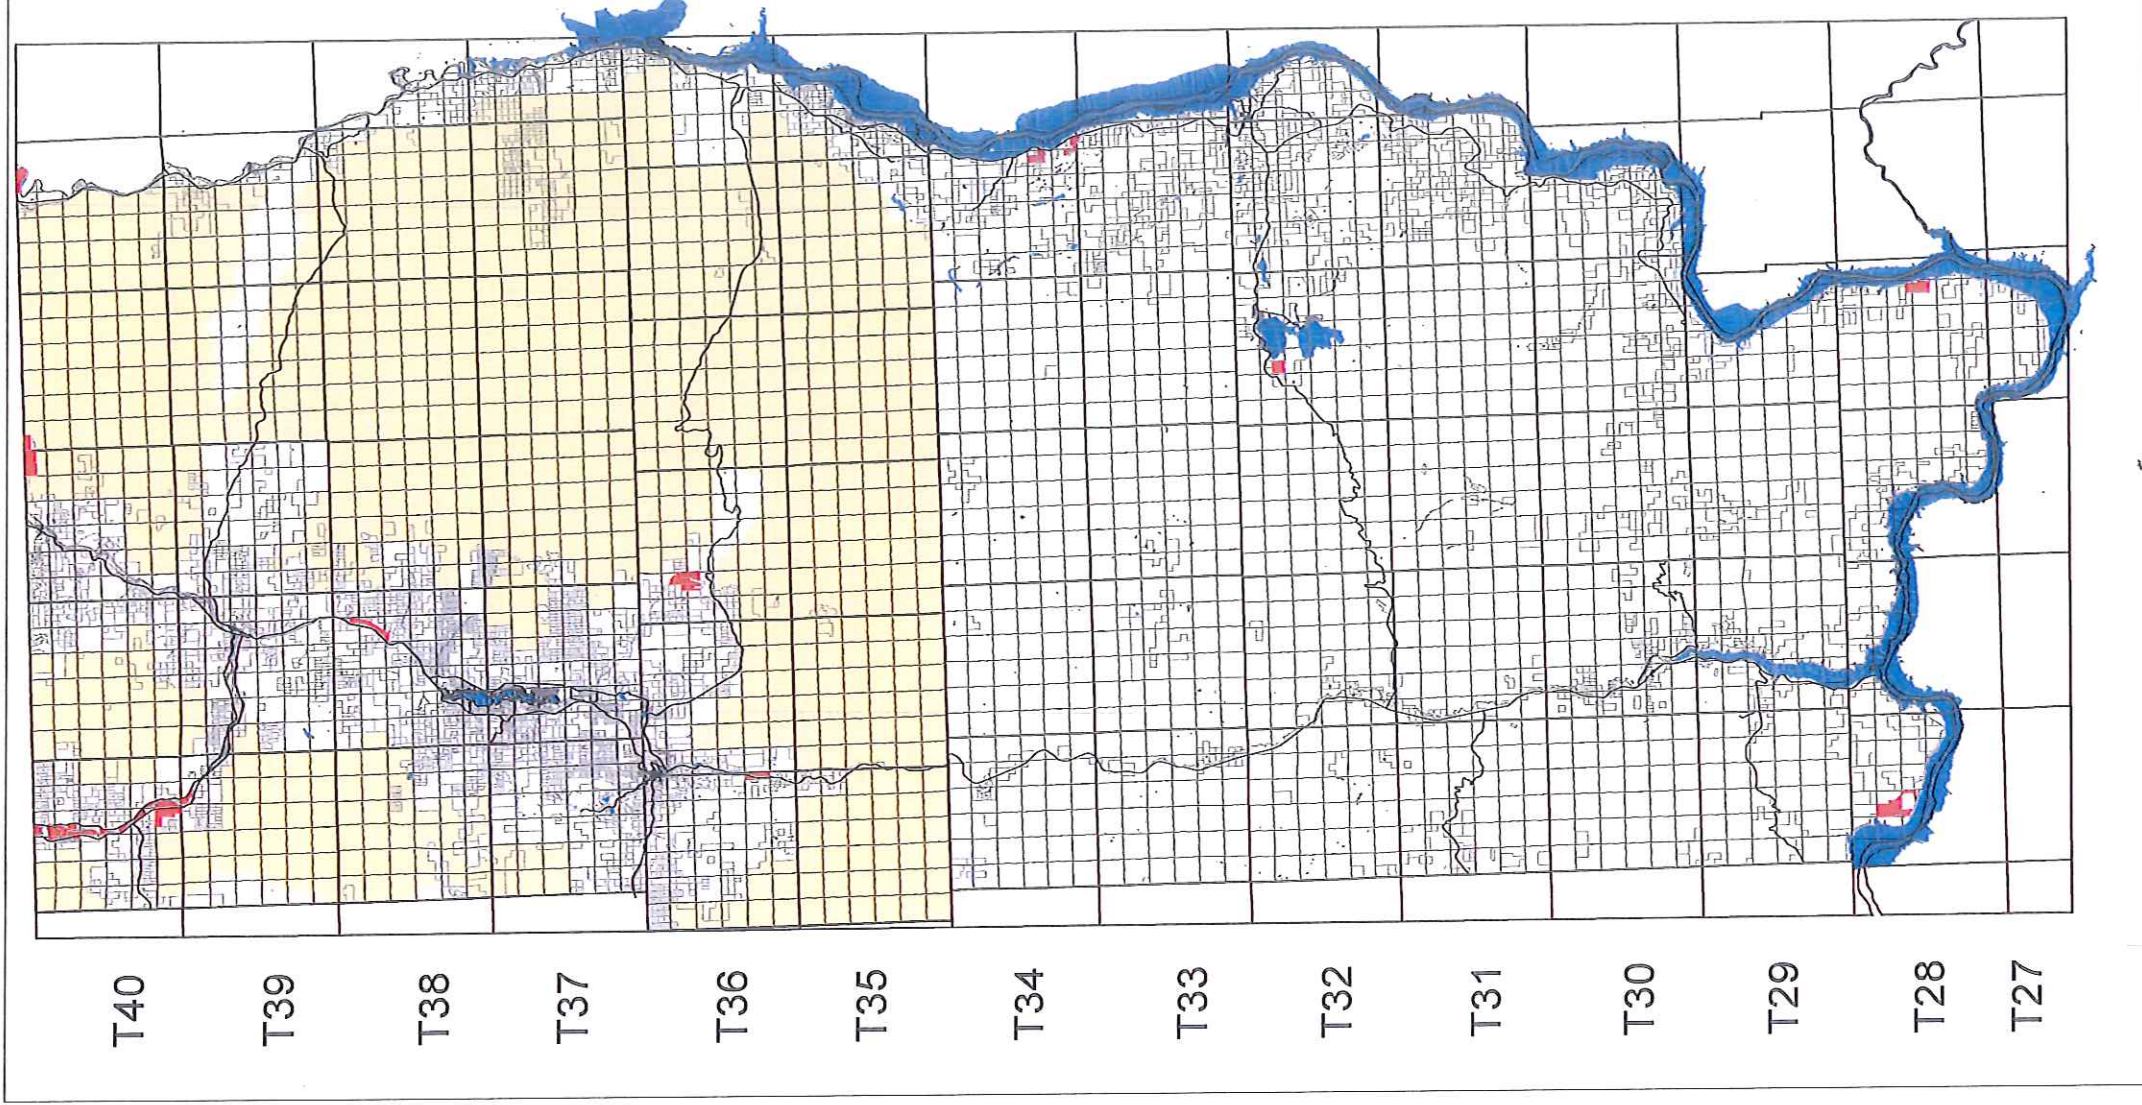

Ferry County Comprehensive Plan Future Land Use Map Page 6  
Agricultural Land of Long-Term Commercial Significance

R32 R33 R34 R35 R36 R37

Legend

- Ag Land 2016
- Ag LTCS

1:162,744