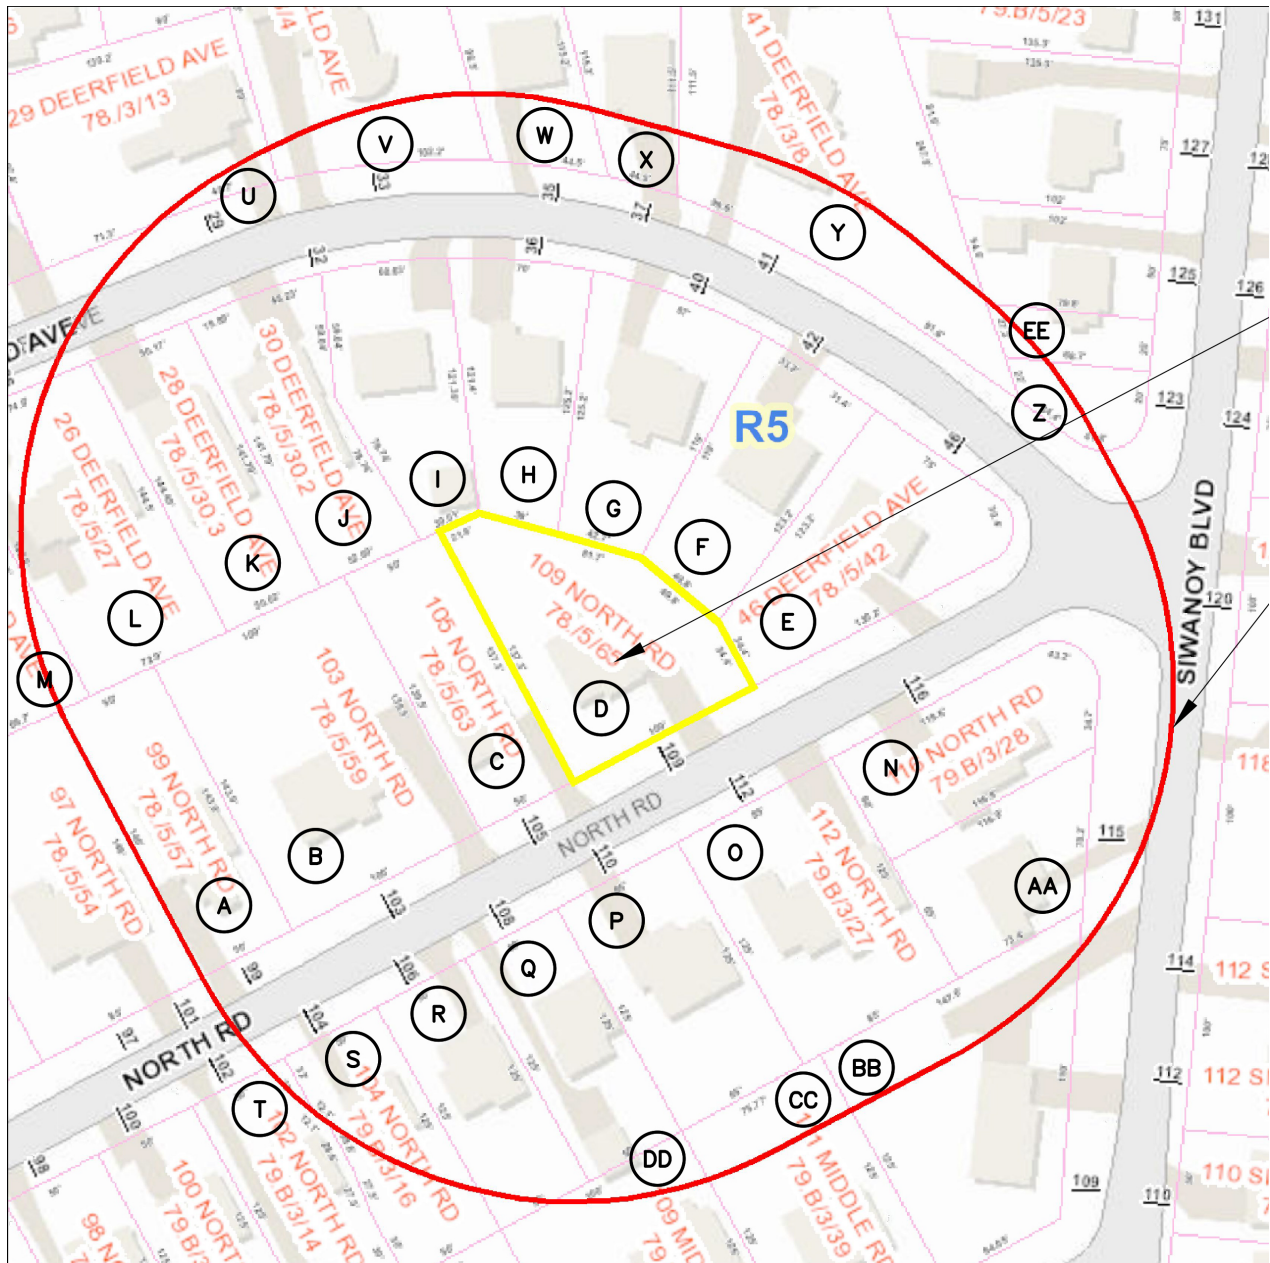

**A- 99 NORTH ROAD
ALICE C. DEL SAVIO**

Pencil Projects Design Studio
813 Wolfs Lane Pelham, New York
914-315-9605

www.pencilprojectsdesignstudio.com

Neighborhood Character for 109 NORTH ROAD, EASTCHESTER NEW YORK