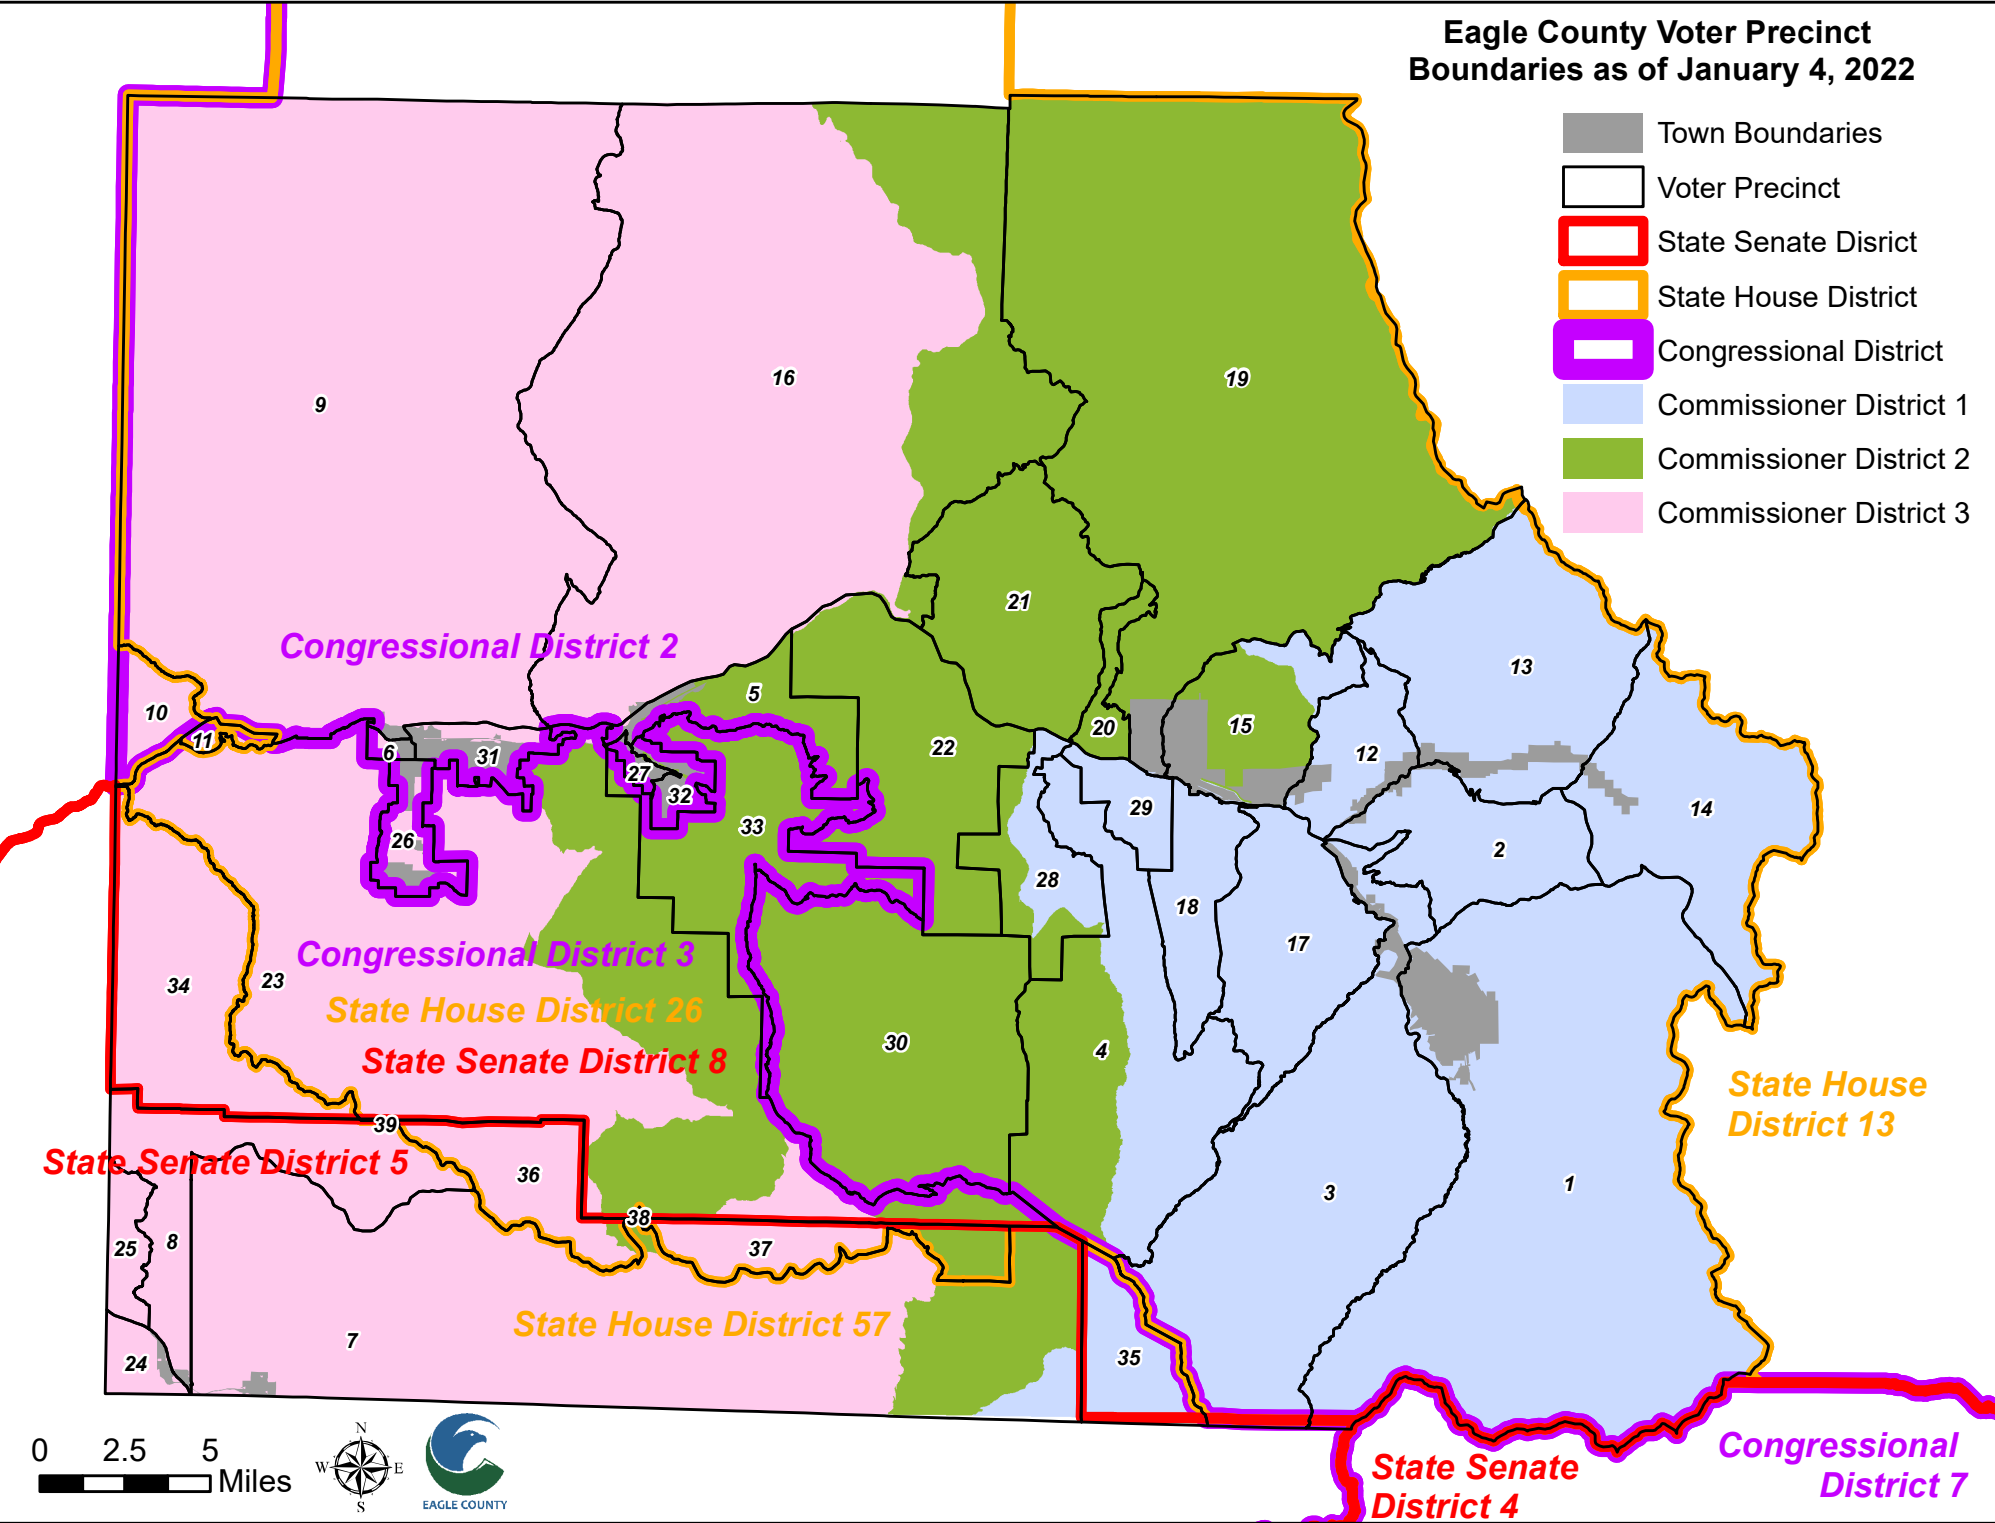

**Eagle County Voter Precinct Boundaries as of January 4, 2022**

-  Town Boundaries
-  Voter Precinct
-  State Senate District
-  State House District
-  Congressional District
-  Commissioner District 1
-  Commissioner District 2
-  Commissioner District 3

0 2.5 5 Miles