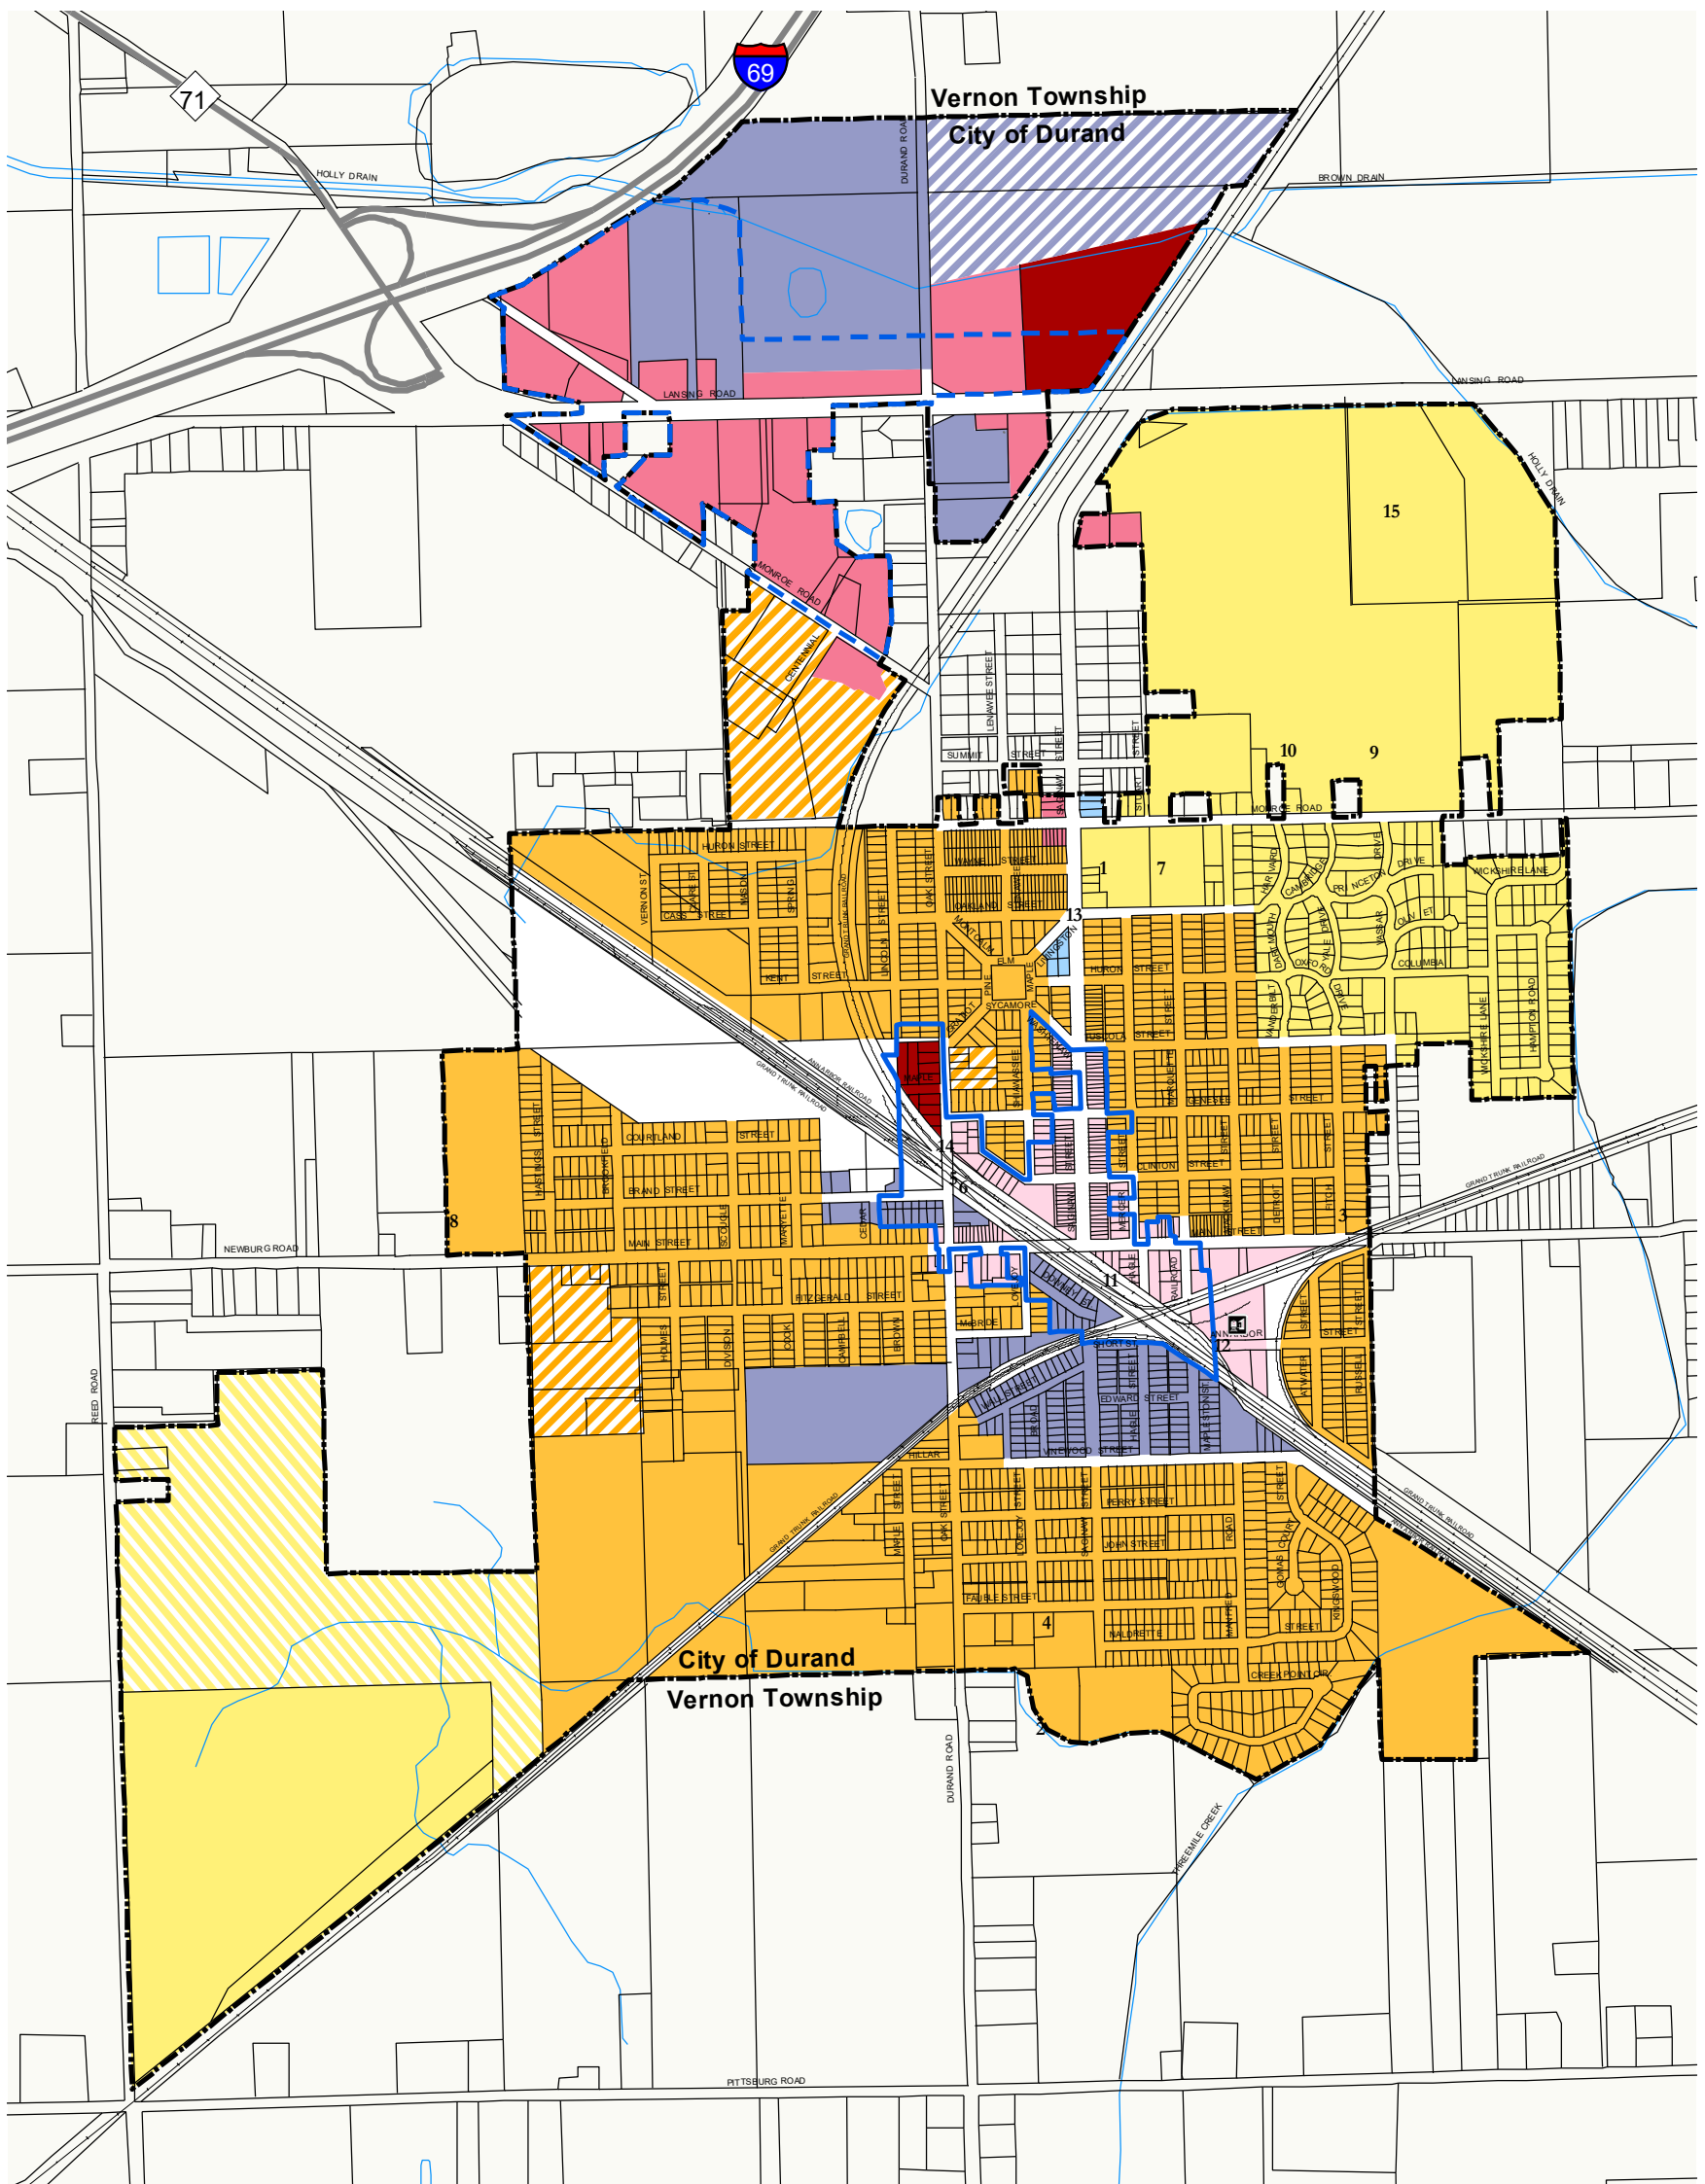

City of Durand

Shiawassee County, Michigan

Zoning Districts Map

Legend

	R-1, One-Family Residential District		C-2, Service Commercial District
	R-2, One-Family Residential District		C-3, General Business District
	R-3, One-Family Residential District		I-1, Industrial District
	R-M, Multiple-Family Residential District		I-2, Heavy Industrial District
	R-O, Residential - Office District		DDA District
	C-1, Central Business District		Lansing Road Sub-Area

Points of Interest:

1. Trumble Park
2. Optimist Park
3. Fitch Street Park
4. Shaw Park
5. Iron Horse Park
6. Lions Park
7. Goudy Field
8. Bertha Neal School
9. Robert Kerr School
10. Durand Area High School
11. Sandula Clock
12. Train Depot
13. Durand Memorial Library
14. City Hall
15. Durand Area Middle School

Amended Through:
January 2023
WADE TRIM
500 Griswold St #2500
Detroit, MI 48226
313.961.3650