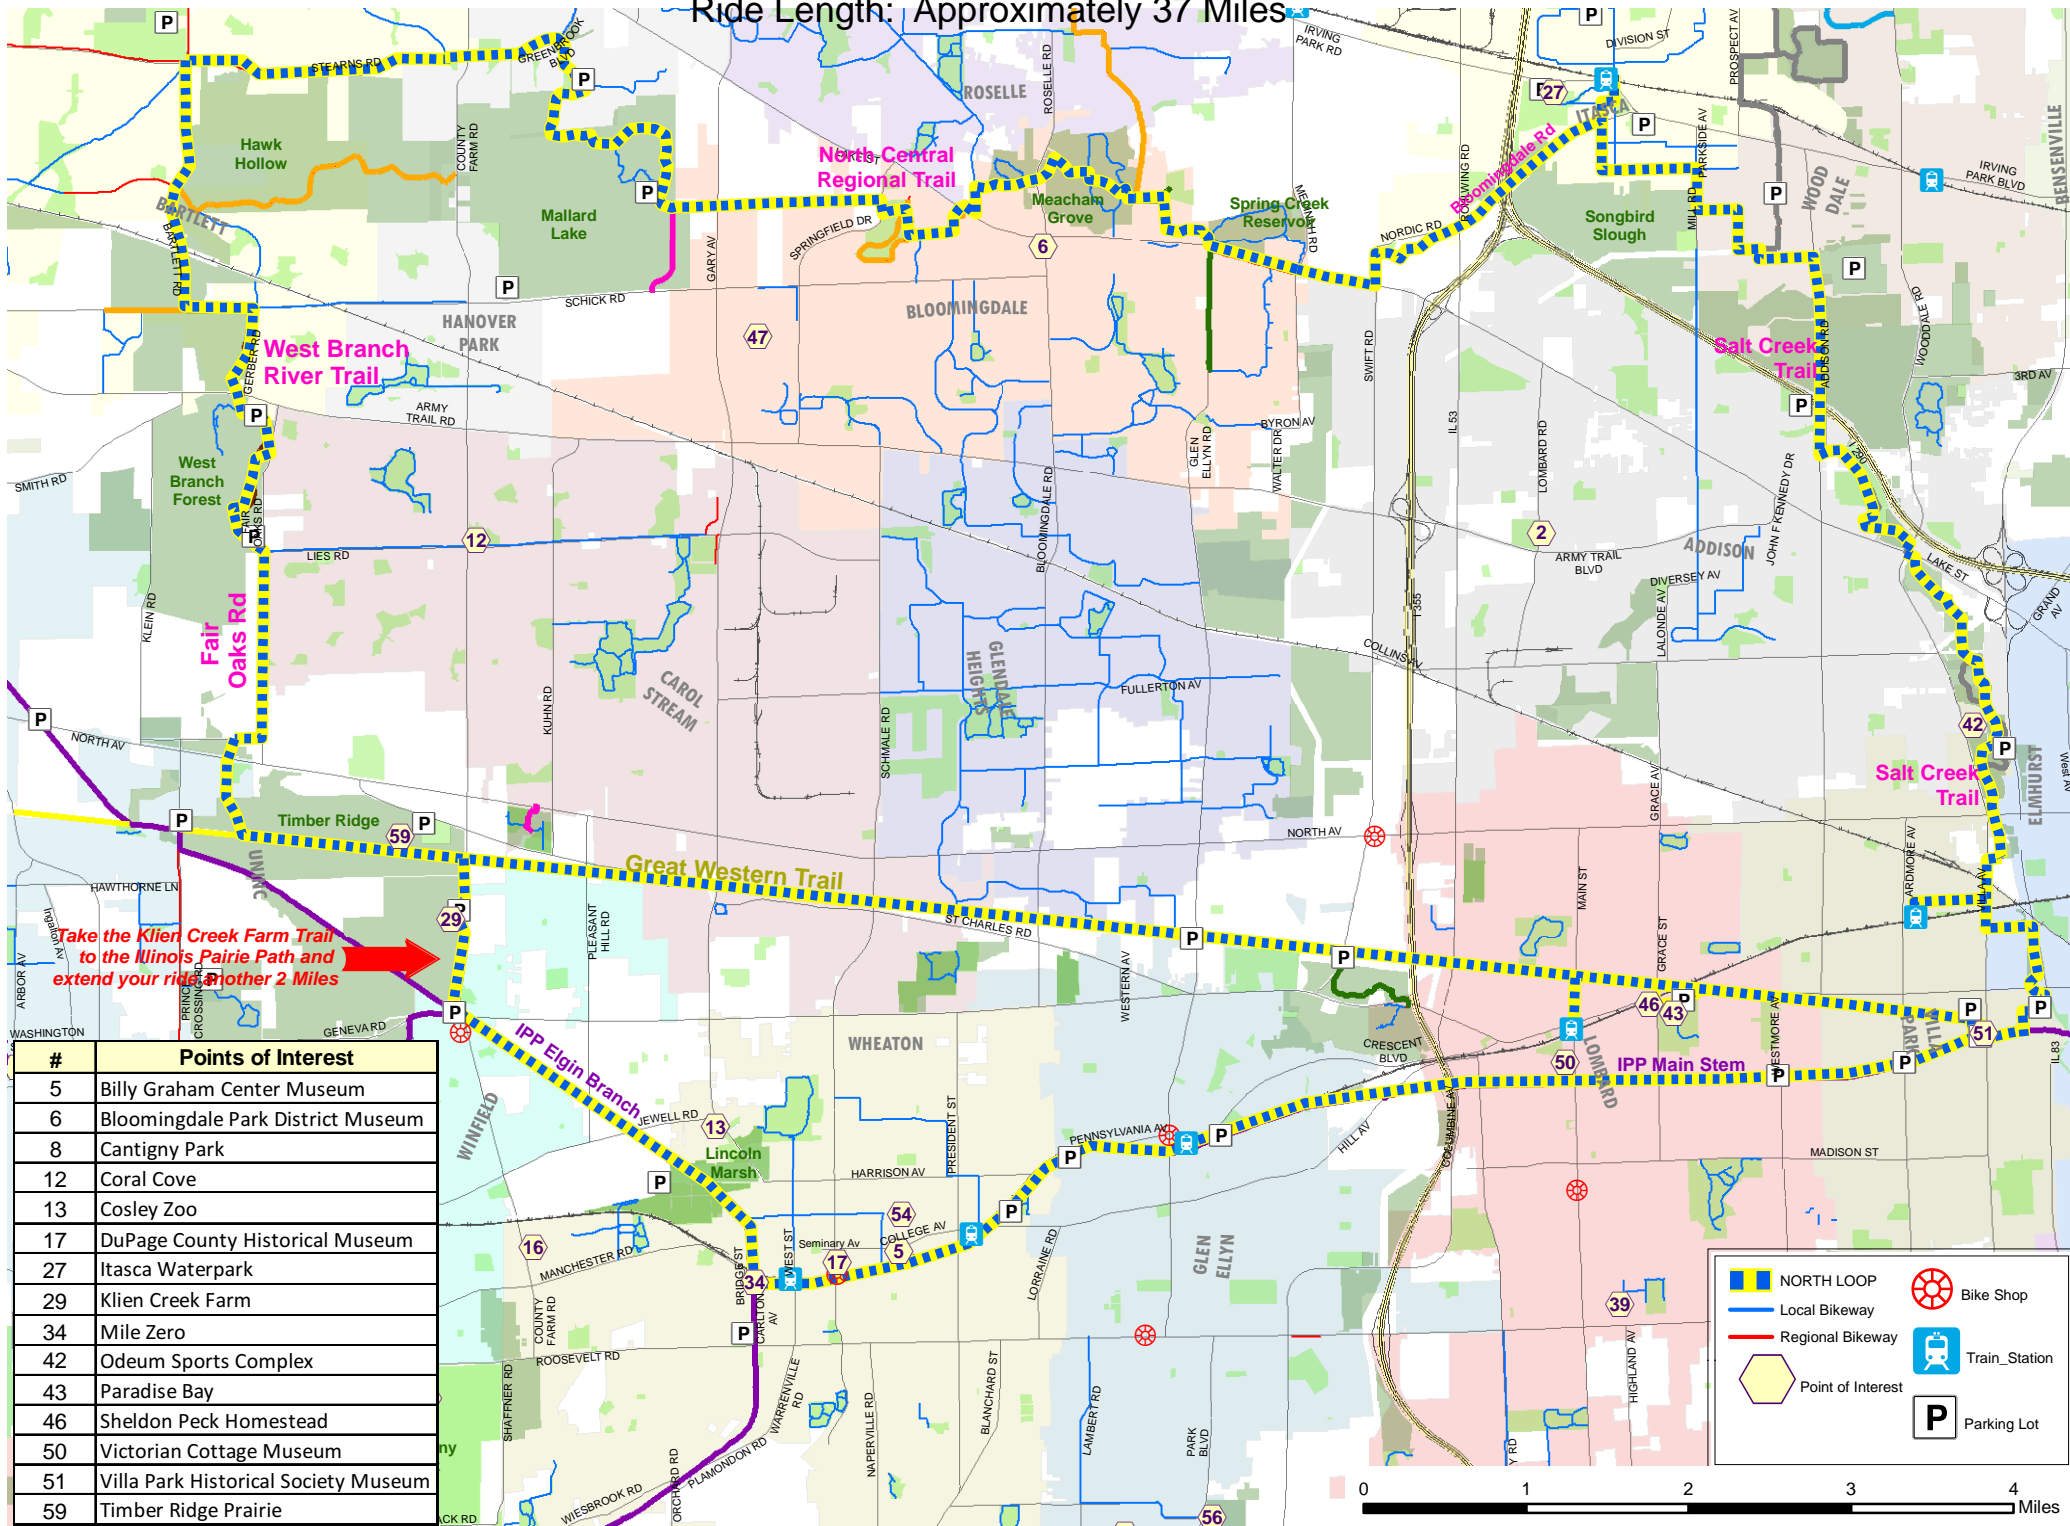

# North DuPage Loop

Ride Length: Approximately 37 Miles

Take the Klien Creek Farm Trail to the Illinois Prairie Path and extend your ride another 2 Miles

#	Points of Interest
5	Billy Graham Center Museum
6	Bloomington Park District Museum
8	Cantigny Park
12	Coral Cove
13	Cosley Zoo
17	DuPage County Historical Museum
27	Itasca Waterpark
29	Klien Creek Farm
34	Mile Zero
42	Odeum Sports Complex
43	Paradise Bay
46	Sheldon Peck Homestead
50	Victorian Cottage Museum
51	Villa Park Historical Society Museum
59	Timber Ridge Prairie

- NORTH LOOP
- Local Bikeway
- Regional Bikeway
- Point of Interest
- Bike Shop
- Train Station
- Parking Lot