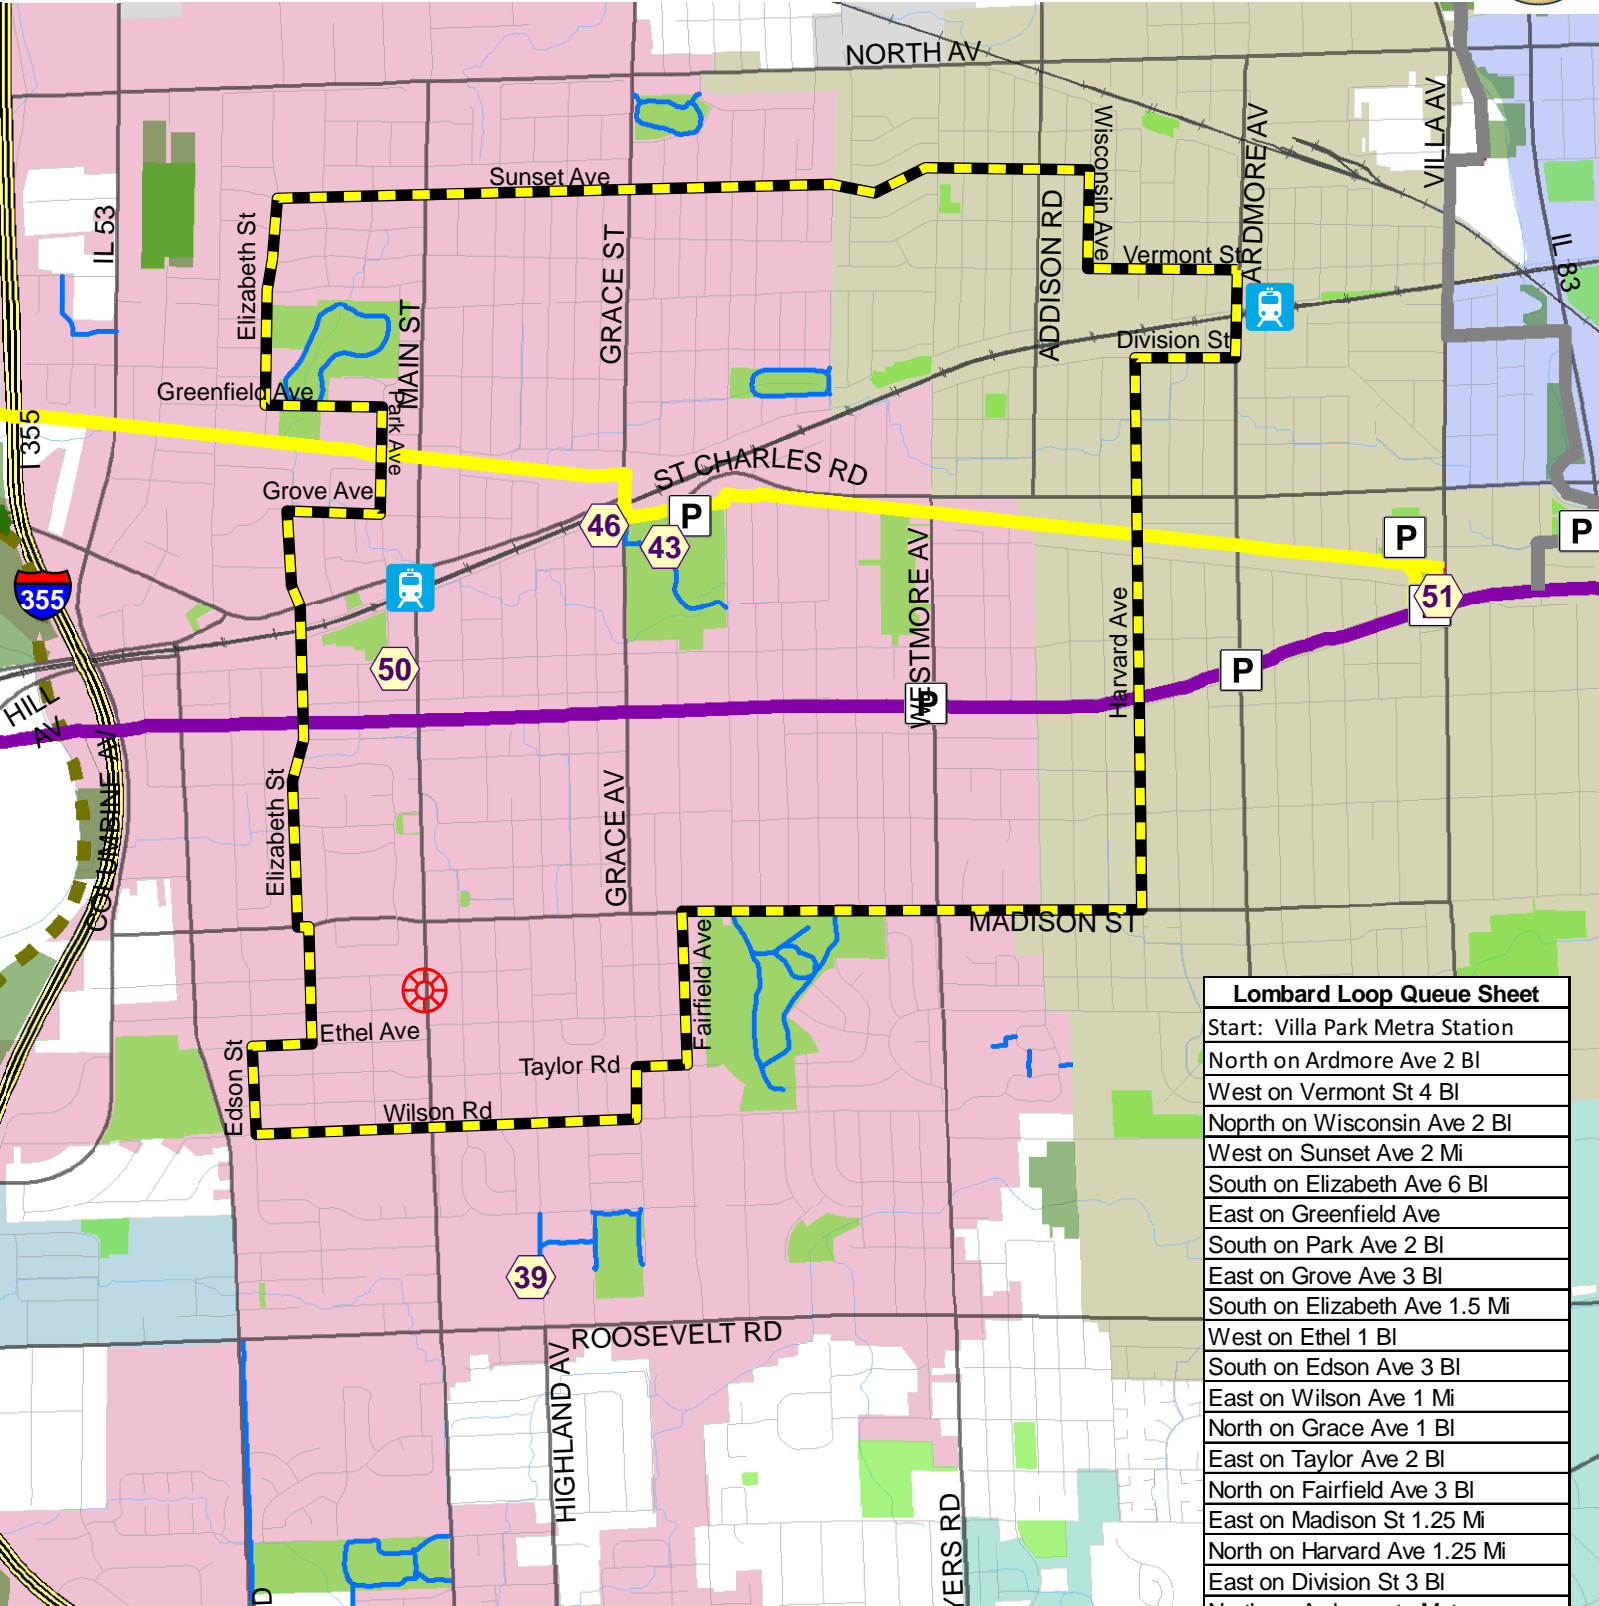

# Lombard Loop

Loop Length: Approximately 10 Miles

Lombard Loop Queue Sheet	
Start: Villa Park Metra Station	
North on Ardmore Ave 2 Bl	
West on Vermont St 4 Bl	
North on Wisconsin Ave 2 Bl	
West on Sunset Ave 2 Mi	
South on Elizabeth Ave 6 Bl	
East on Greenfield Ave	
South on Park Ave 2 Bl	
East on Grove Ave 3 Bl	
South on Elizabeth Ave 1.5 Mi	
West on Ethel 1 Bl	
South on Edson Ave 3 Bl	
East on Wilson Ave 1 Mi	
North on Grace Ave 1 Bl	
East on Taylor Ave 2 Bl	
North on Fairfield Ave 3 Bl	
East on Madison St 1.25 Mi	
North on Harvard Ave 1.25 Mi	
East on Division St 3 Bl	
North on Ardmore to Metra	

- Lombard - VP Loop
- Illinois Prairie Path
- Great Western Trail
- Salt Creek Greenway Trail
- East Branch DuPage River Trail
- West Branch DuPage River Trail
- Local Bikeway
- Regional Bikeway
- DuPage\_Destination
- Bike Shop
- Train\_Station
- Parking Lot
- Forest Preserve
- Local Park

#	Destination
39	National University of Health Science
43	Paradise Bay
46	Sheldon Peck Homestead
50	Victorian Cottage Museum
51	Villa Park Historical Museum