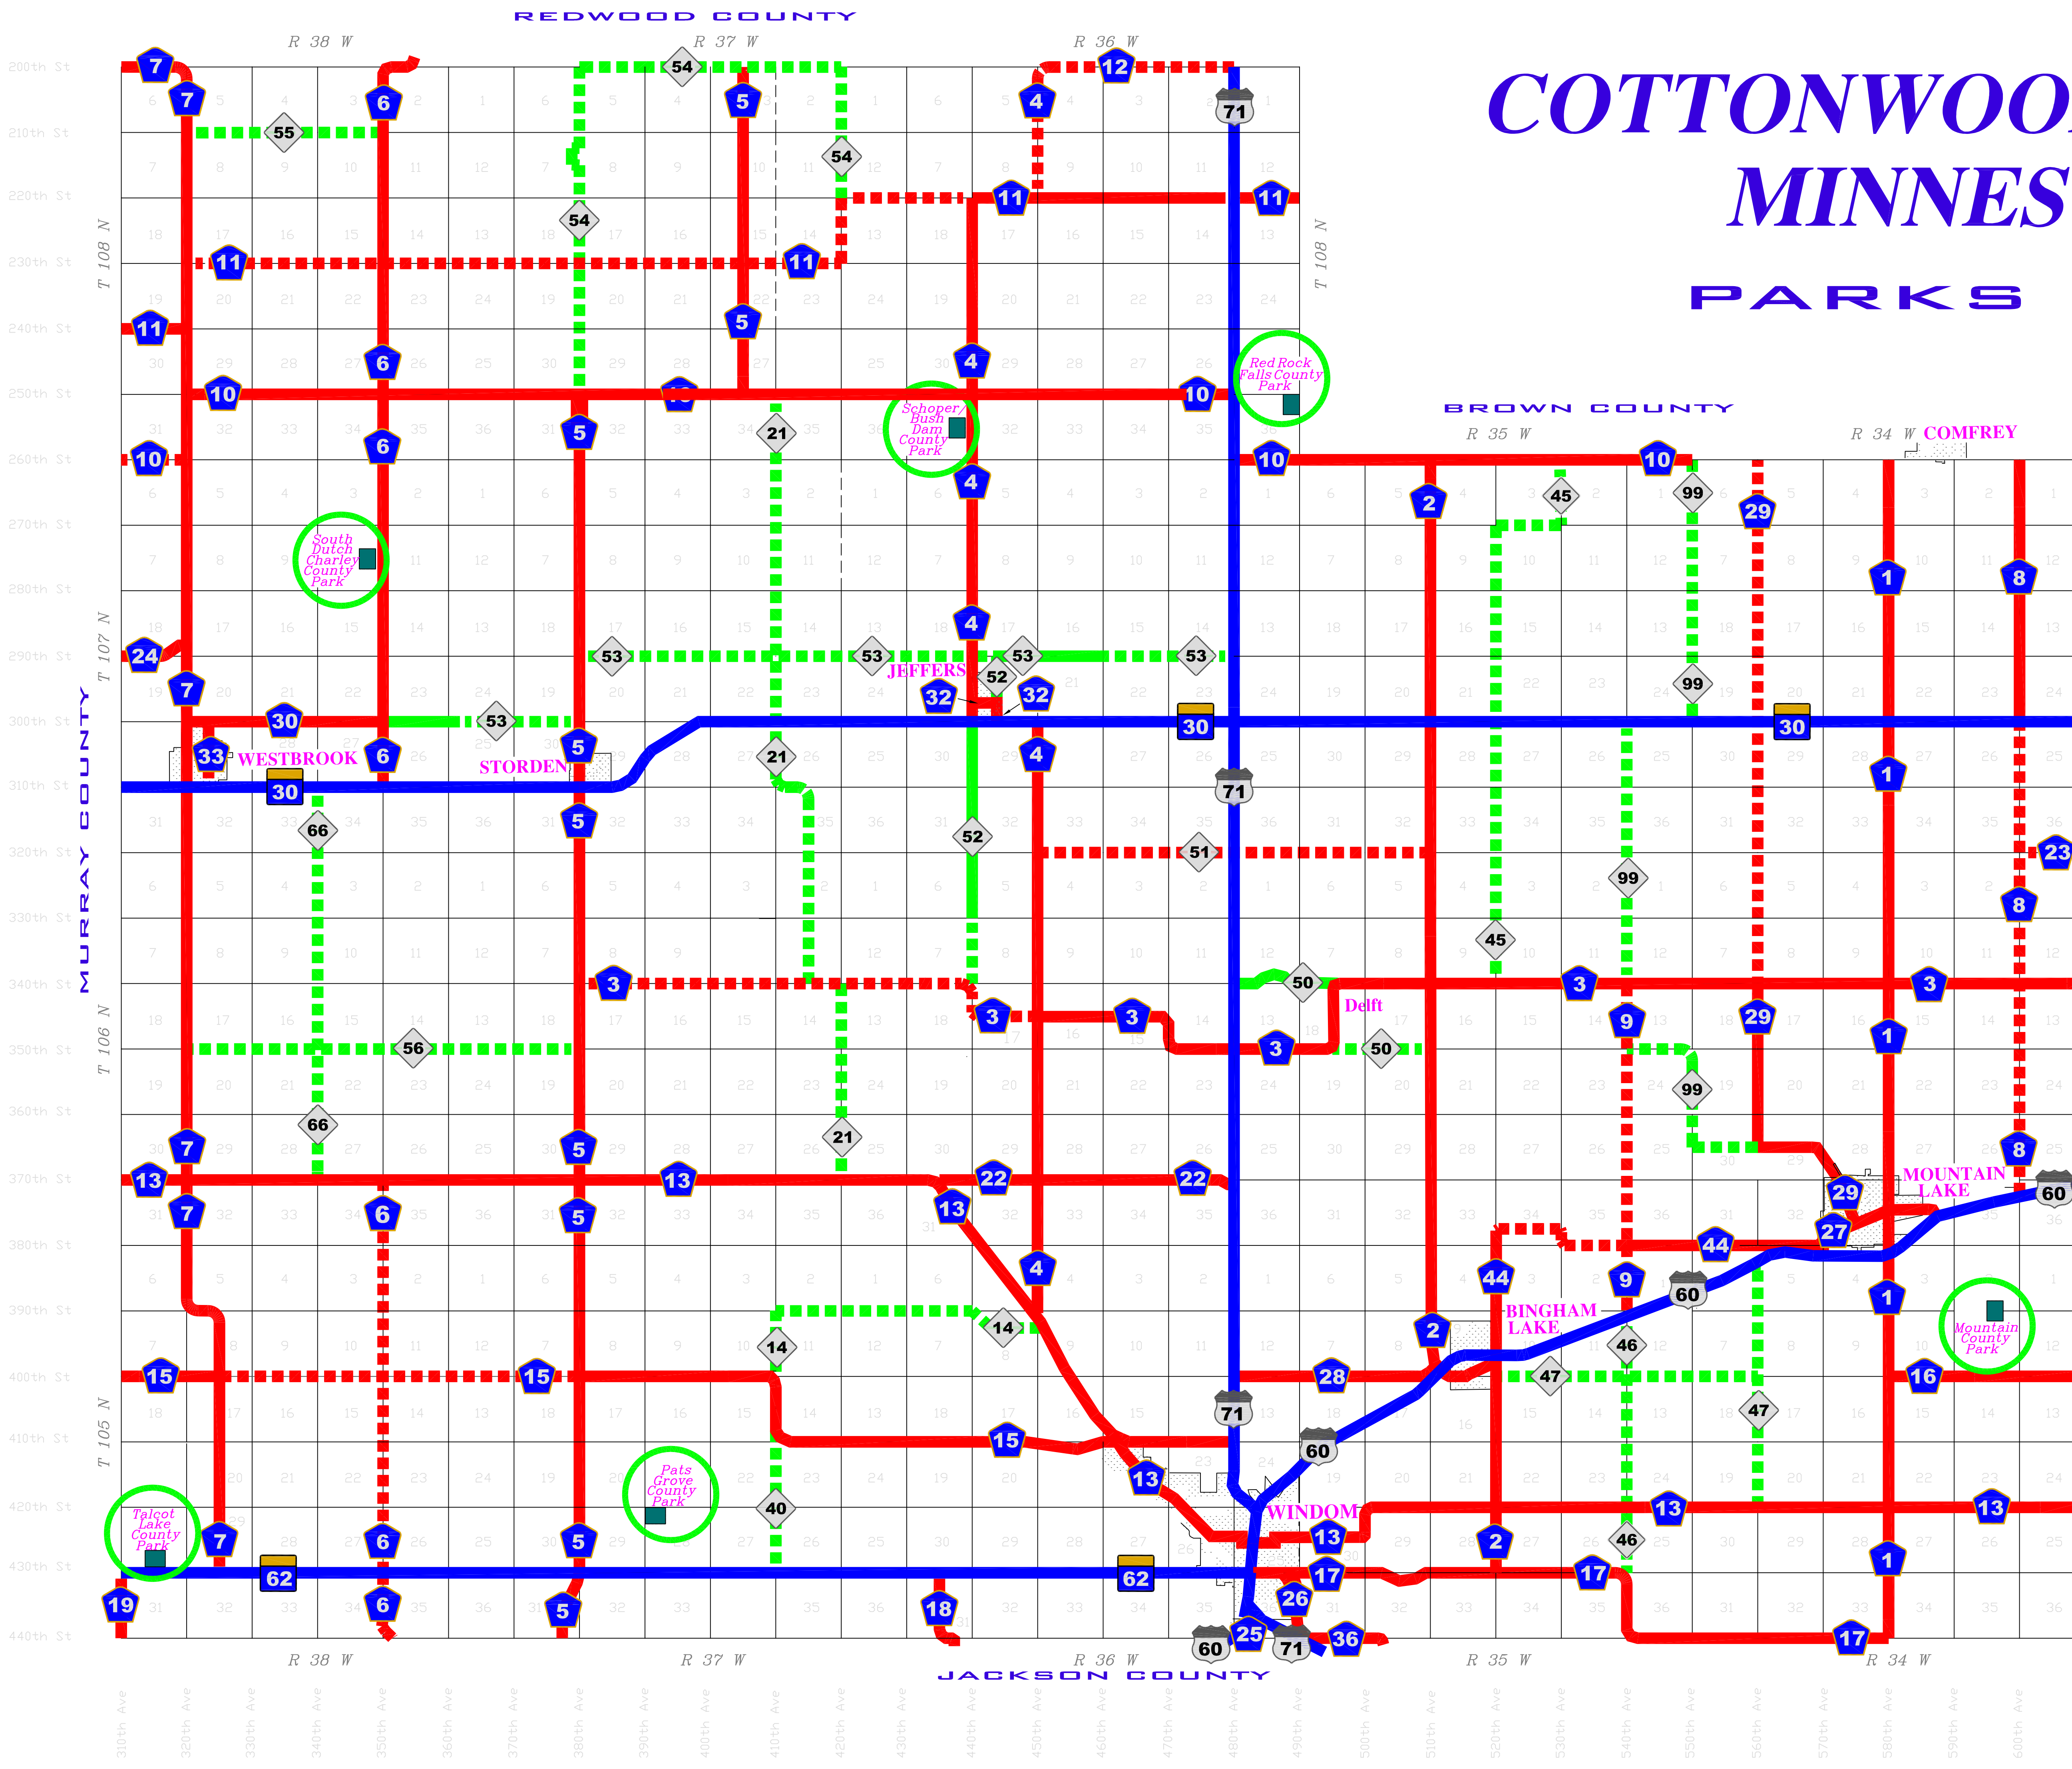

COTTONWOOD COUNTY MINNESOTA PARKS MAP

- COUNTY ROAD - GRAVEL / BITUMINOUS
- COUNTY STATE AID HIGHWAY - GRAVEL/BIT.
- STATE HIGHWAY - BITUMINOUS
- US HIGHWAY - BITUMINOUS

N:\J drive\Rory\CottonwoodCounty_LetterheadLogo.tif