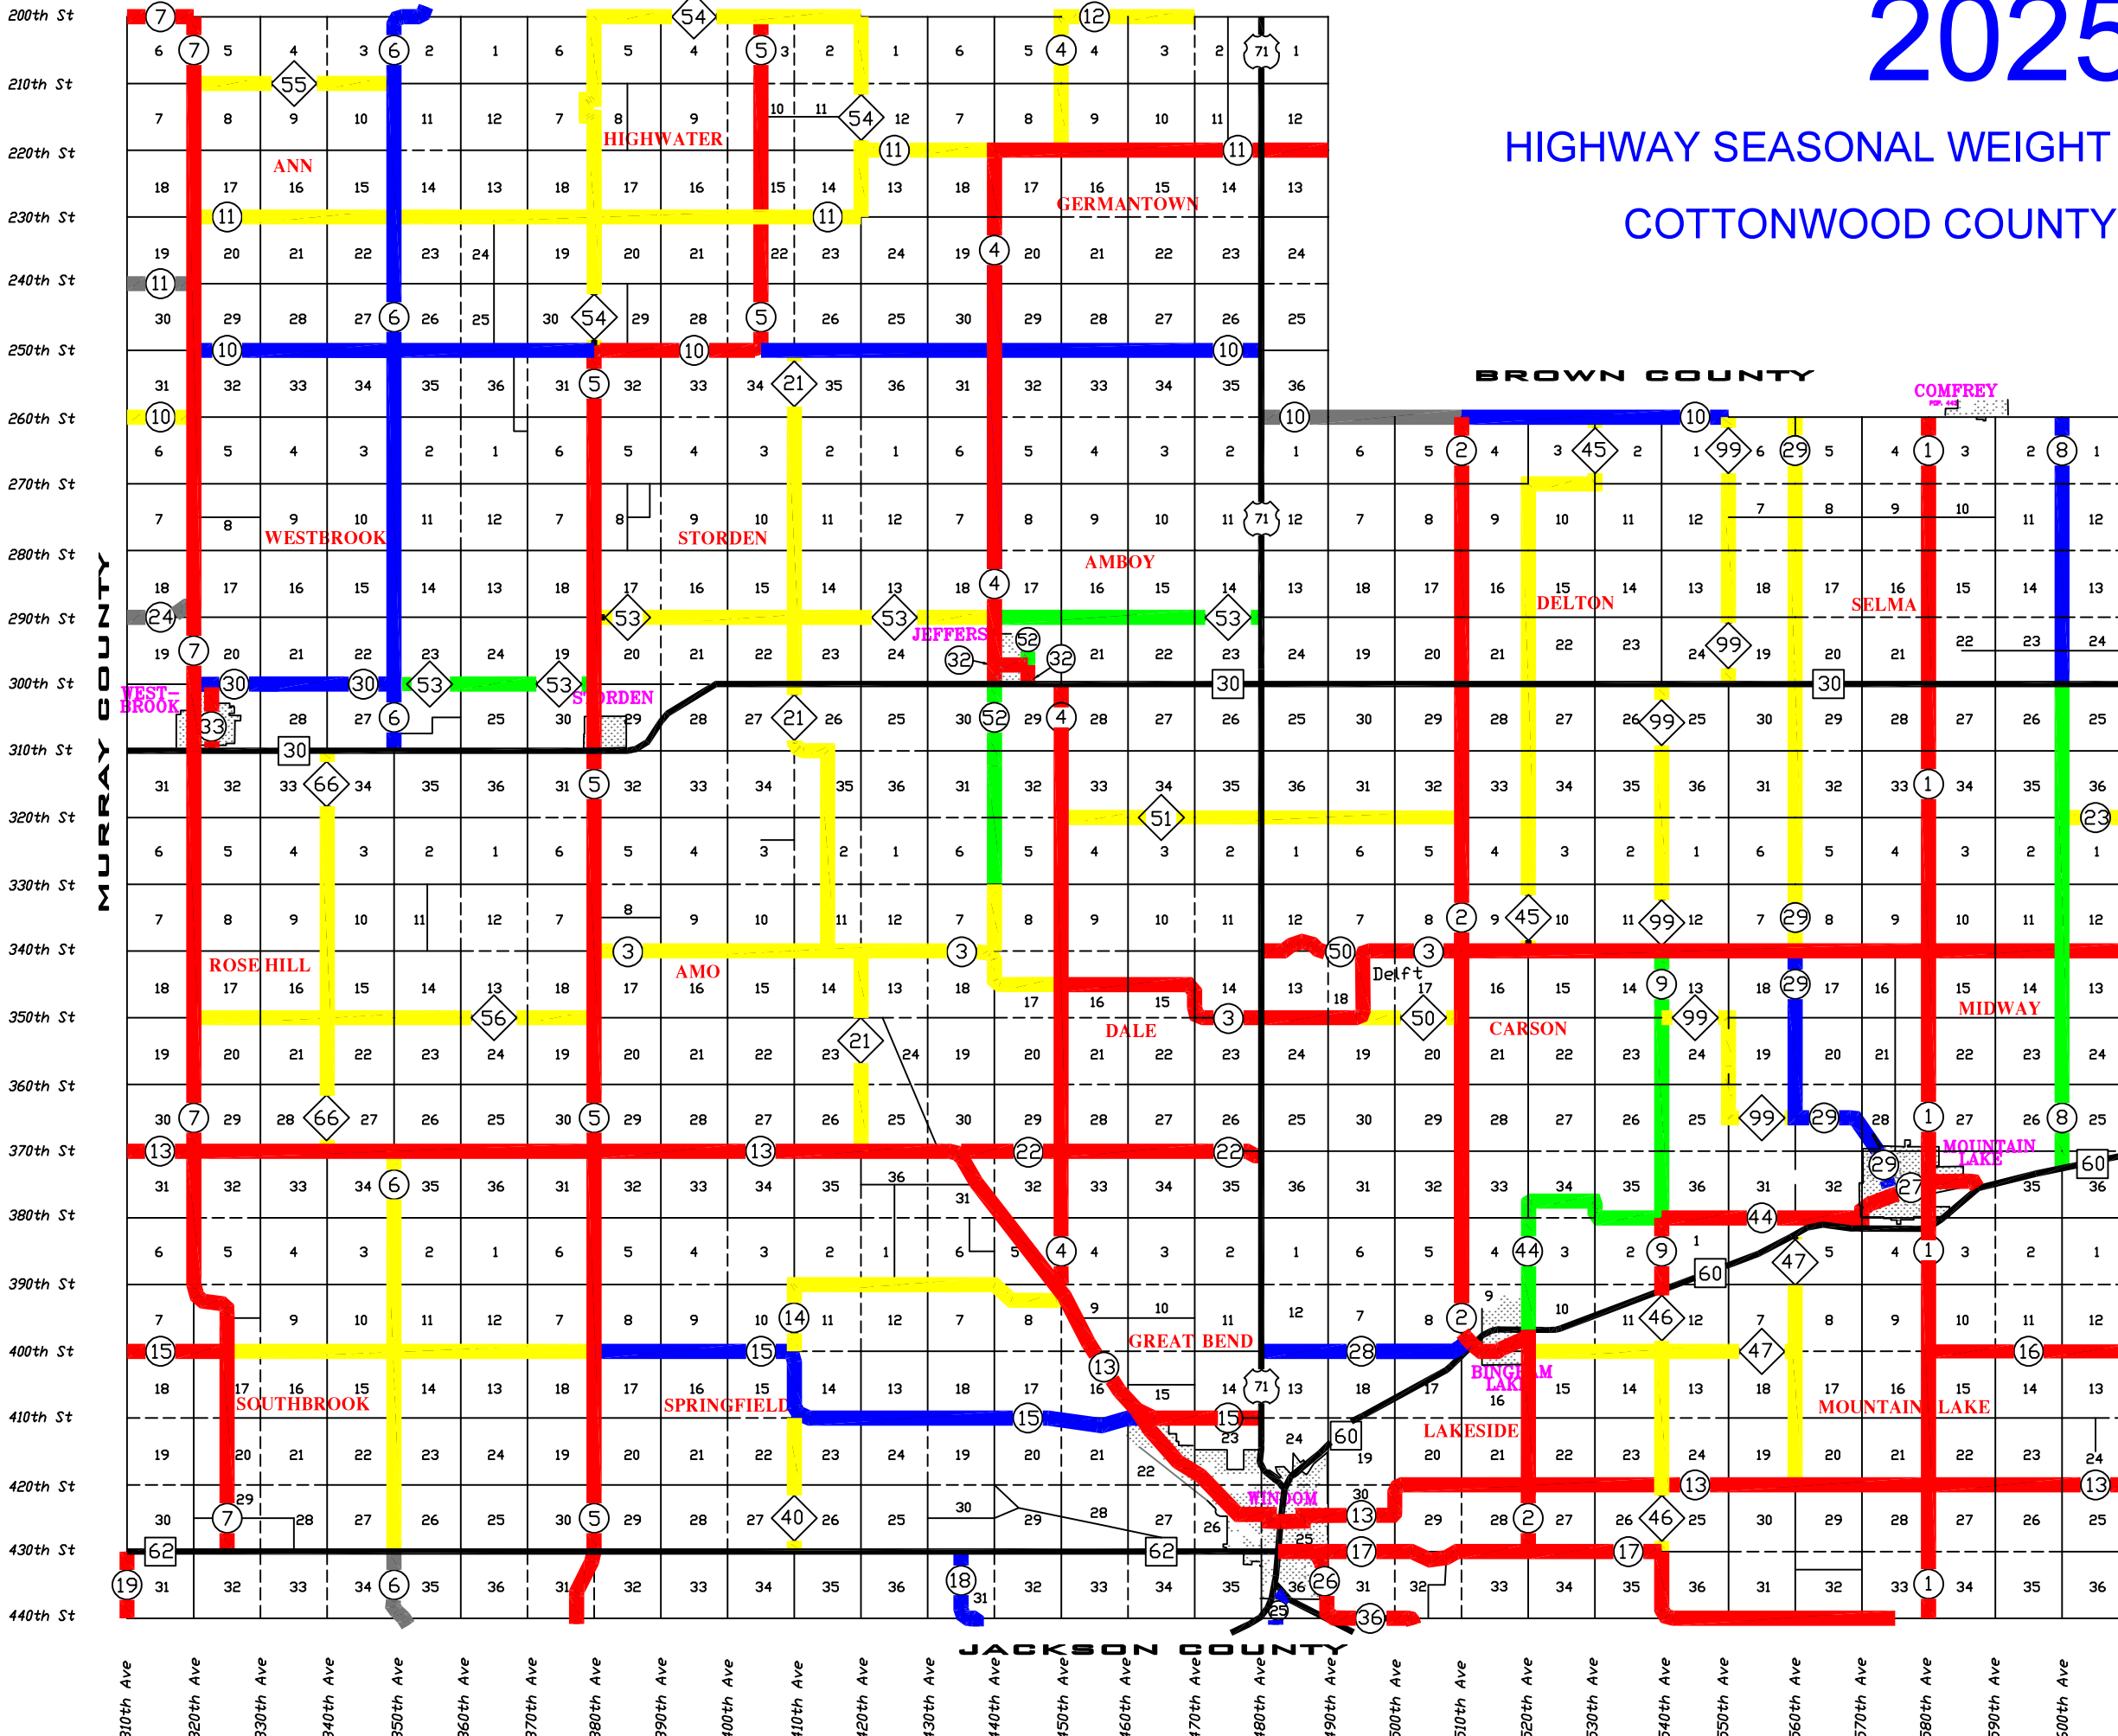

HIGHWAY SEASONAL WEIGHT RESTRICTION MAP COTTONWOOD COUNTY, MINNESOTA

- COUNTY ROAD - GRAVEL / BITUMINOUS
- COUNTY STATE AID HIGHWAY - GRAVEL/BIT.
- STATE HIGHWAY - BITUMINOUS
- US HIGHWAY - BITUMINOUS

- 5 TON UNPOSTED**
- 5 TON POSTED**
- 7 TON POSTED**
- 9 TON POSTED**
- 10 TON UNPOSTED**

NOTE: ALL UNMARKED COUNTY ROADS ARE RESTRICTED TO 5 TONS. THESE RESTRICTIONS ARE TENTATIVE AND MAY BE CHANGED. THE SIGN ERECTED ON THE HIGHWAY GOVERNS THE LOAD RESTRICTIONS IN EFFECT.