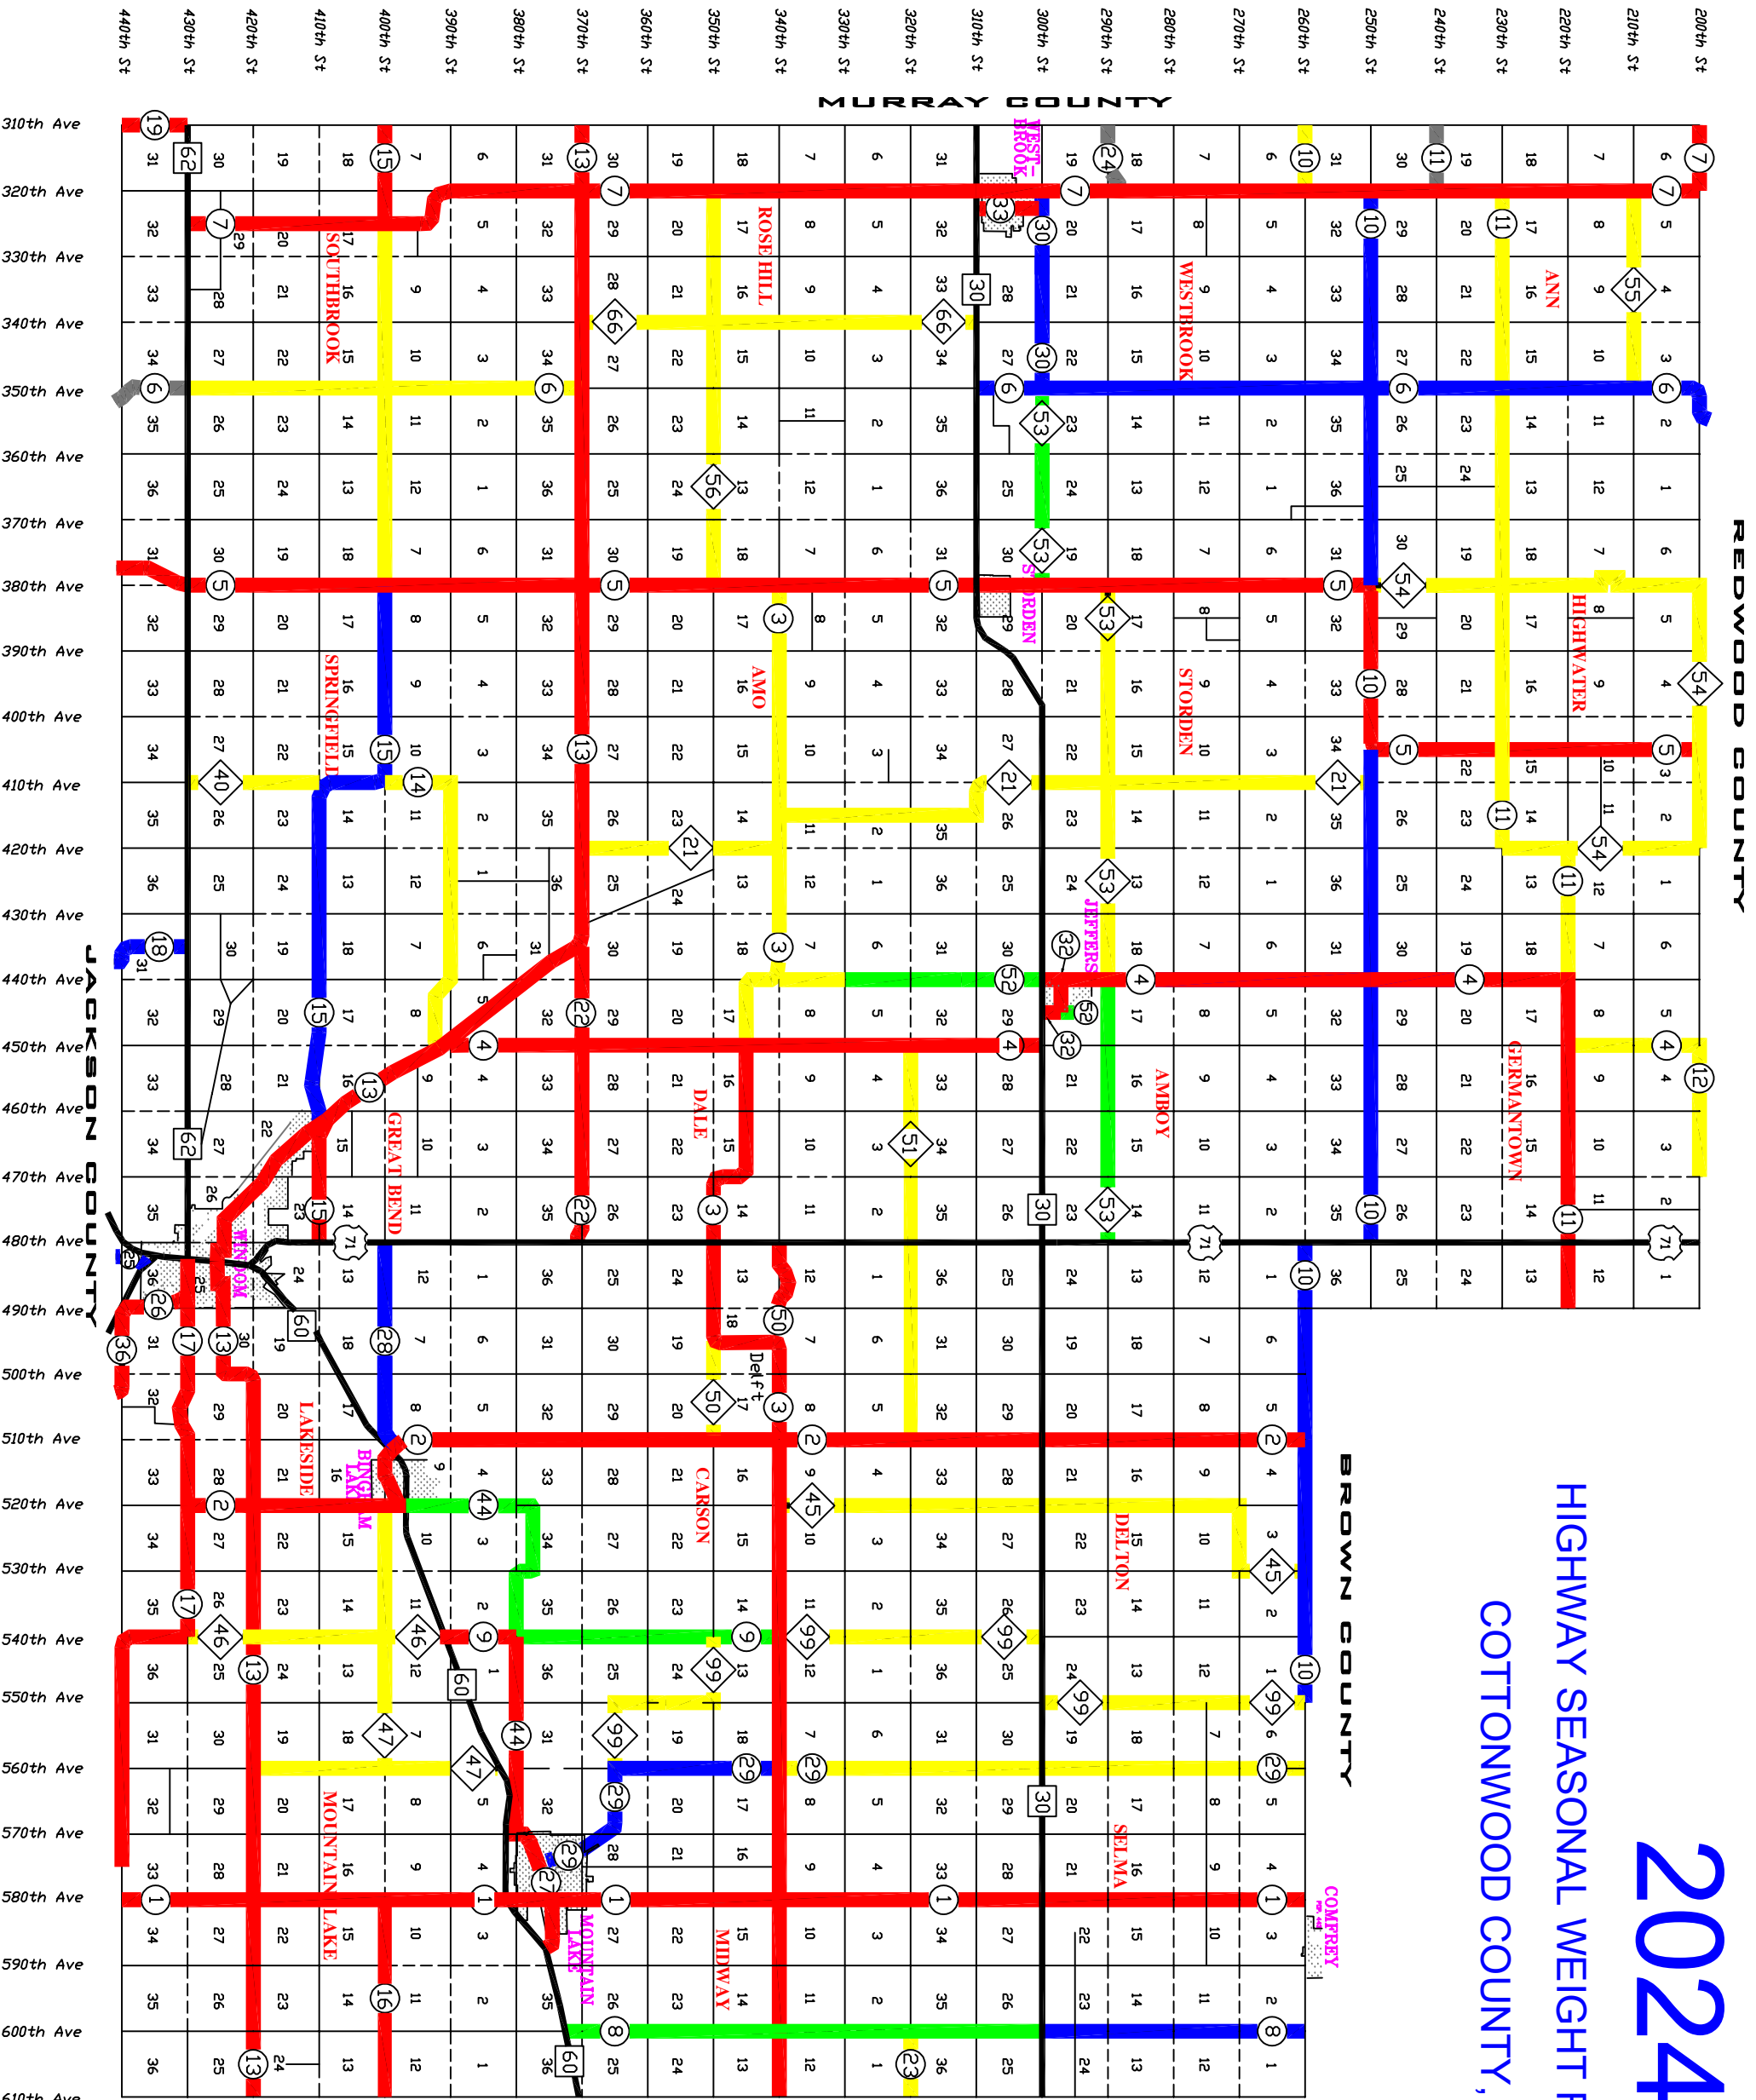

2024

HIGHWAY SEASONAL WEIGHT RESTRICTION MAP COTTONWOOD COUNTY, MINNESOTA

-  5 TON UNPOSTED
 -  5 TON POSTED
 -  7 TON POSTED
 -  9 TON POSTED
 -  10 TON UNPOSTED
-
-  COUNTY ROAD - GRAVEL / BITUMINOUS
 -  COUNTY STATE AID HIGHWAY - GRAVEL/BIT.
 -  STATE HIGHWAY - BITUMINOUS
 -  US HIGHWAY - BITUMINOUS

NOTE: ALL UNMARKED COUNTY ROADS ARE RESTRICTED TO 5 TONS. THESE RESTRICTIONS ARE TENTATIVE AND MAY BE CHANGED. THE SIGN ERCTED ON THE HIGHWAY GOVERNS THE LOAD RESTRICTIONS IN EFFECT.