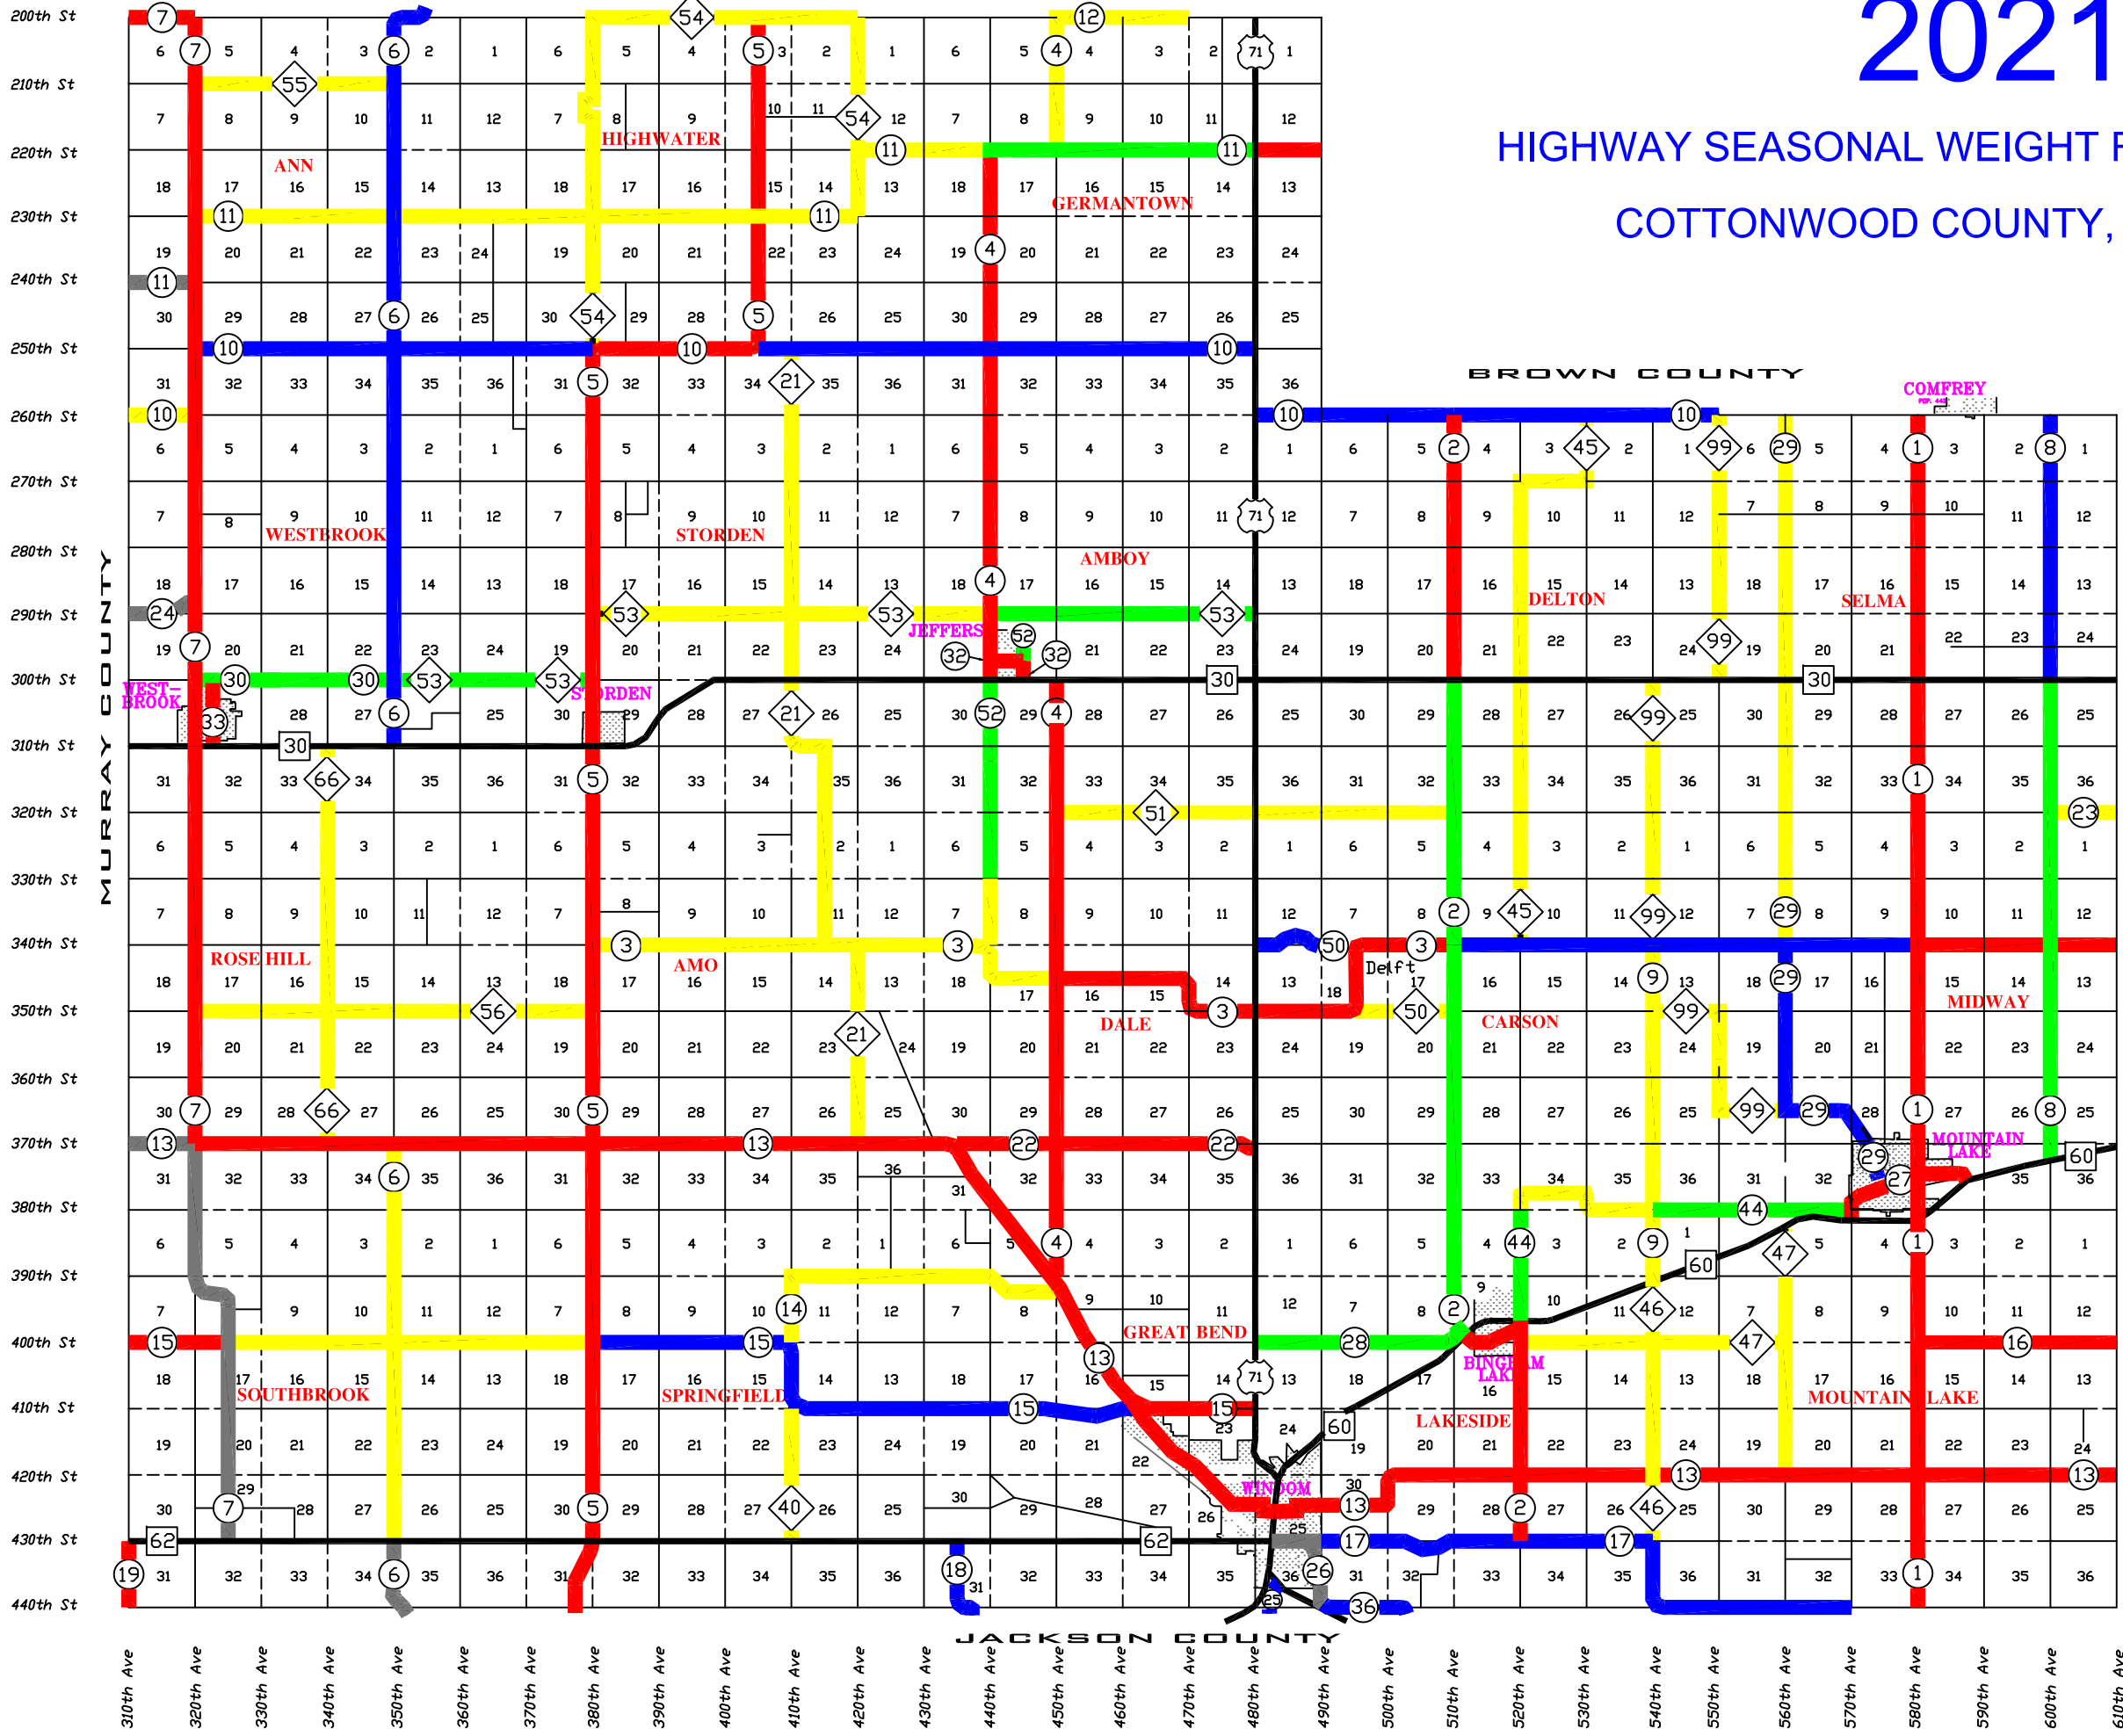

# 2021

## HIGHWAY SEASONAL WEIGHT RESTRICTION MAP COTTONWOOD COUNTY, MINNESOTA

- COUNTY ROAD - GRAVEL / BITUMINOUS
- COUNTY STATE AID HIGHWAY - GRAVEL/BIT.
- STATE HIGHWAY - BITUMINOUS
- US HIGHWAY - BITUMINOUS

- 5 TON UNPOSTED
- 5 TON POSTED
- 7 TON POSTED
- 9 TON POSTED
- 10 TON UNPOSTED

NOTE: ALL UNMARKED COUNTY ROADS ARE RESTRICTED TO 5 TONS. THESE RESTRICTIONS ARE TENTATIVE AND MAY BE CHANGED. THE SIGN ERECTED ON THE HIGHWAY GOVERNS THE LOAD RESTRICTIONS IN EFFECT.