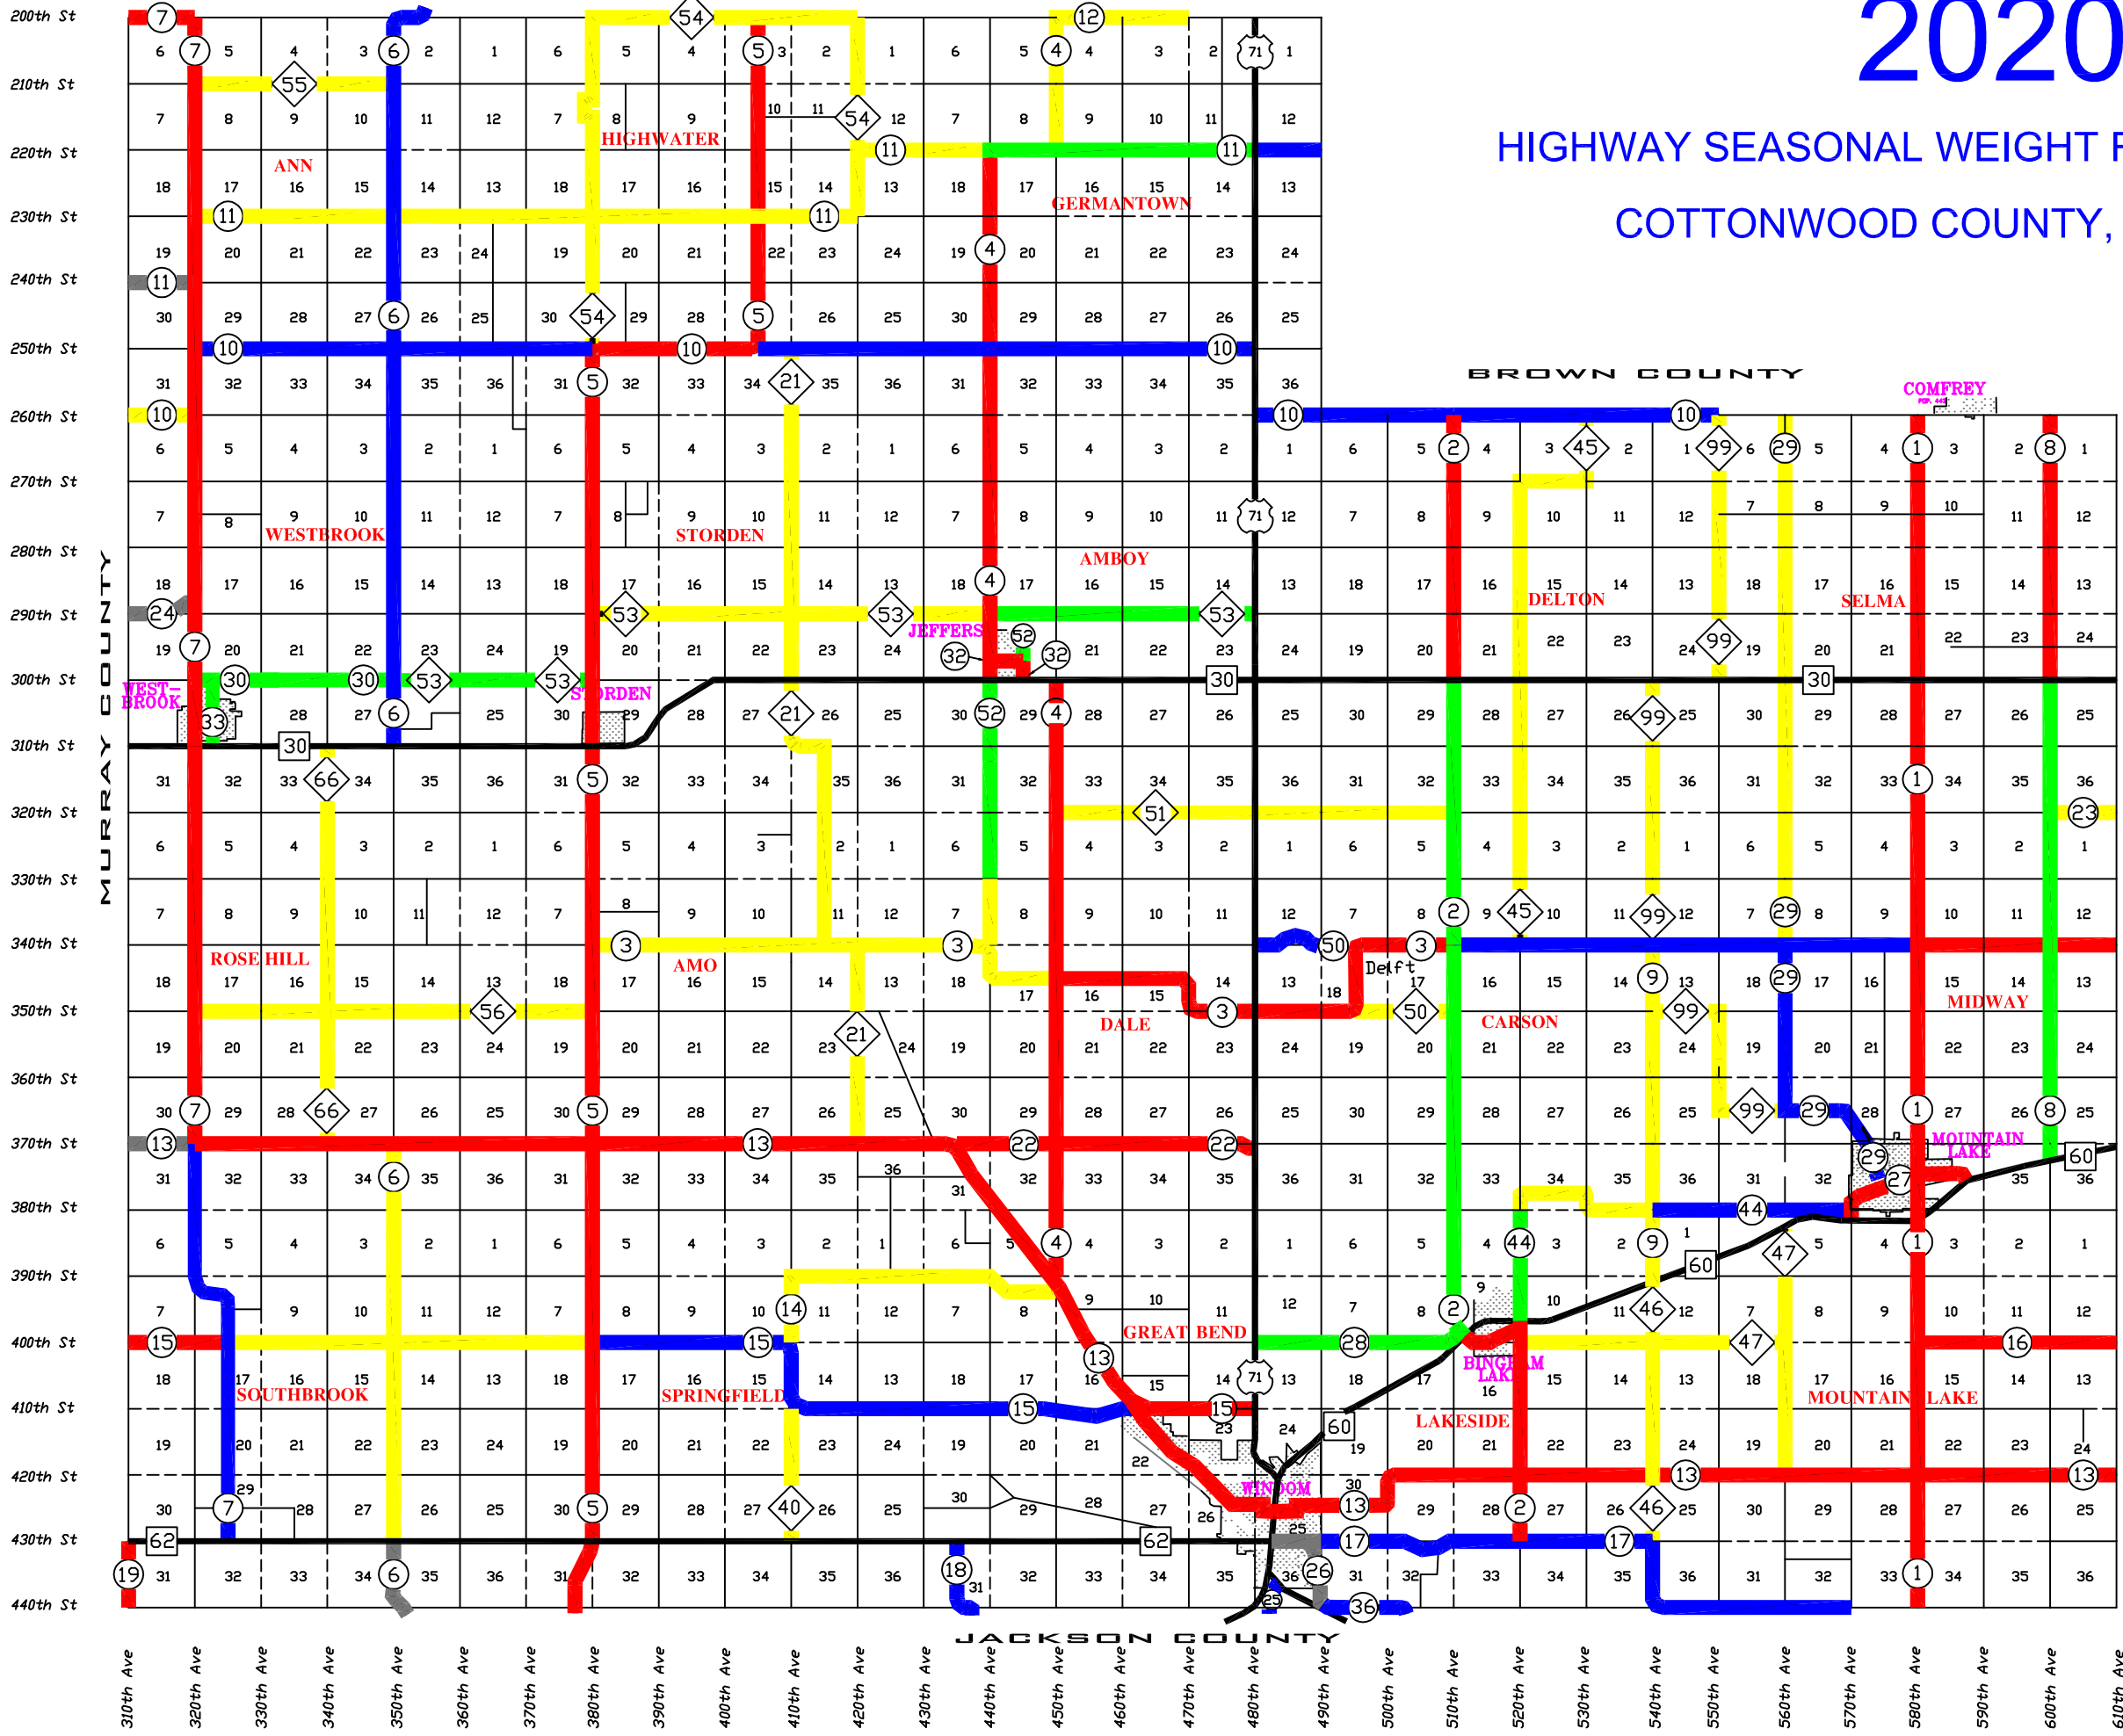

HIGHWAY SEASONAL WEIGHT RESTRICTION MAP COTTONWOOD COUNTY, MINNESOTA

- COUNTY ROAD - GRAVEL / BITUMINOUS
- COUNTY STATE AID HIGHWAY - GRAVEL/BIT.
- STATE HIGHWAY - BITUMINOUS
- US HIGHWAY - BITUMINOUS

- 5 TON UNPOSTED
- 5 TON POSTED
- 7 TON POSTED
- 9 TON POSTED
- 10 TON UNPOSTED

NOTE: ALL UNMARKED COUNTY ROADS ARE RESTRICTED TO 5 TONS. THESE RESTRICTIONS ARE TENTATIVE AND MAY BE CHANGED. THE SIGN ERECTED ON THE HIGHWAY GOVERNS THE LOAD RESTRICTIONS IN EFFECT.