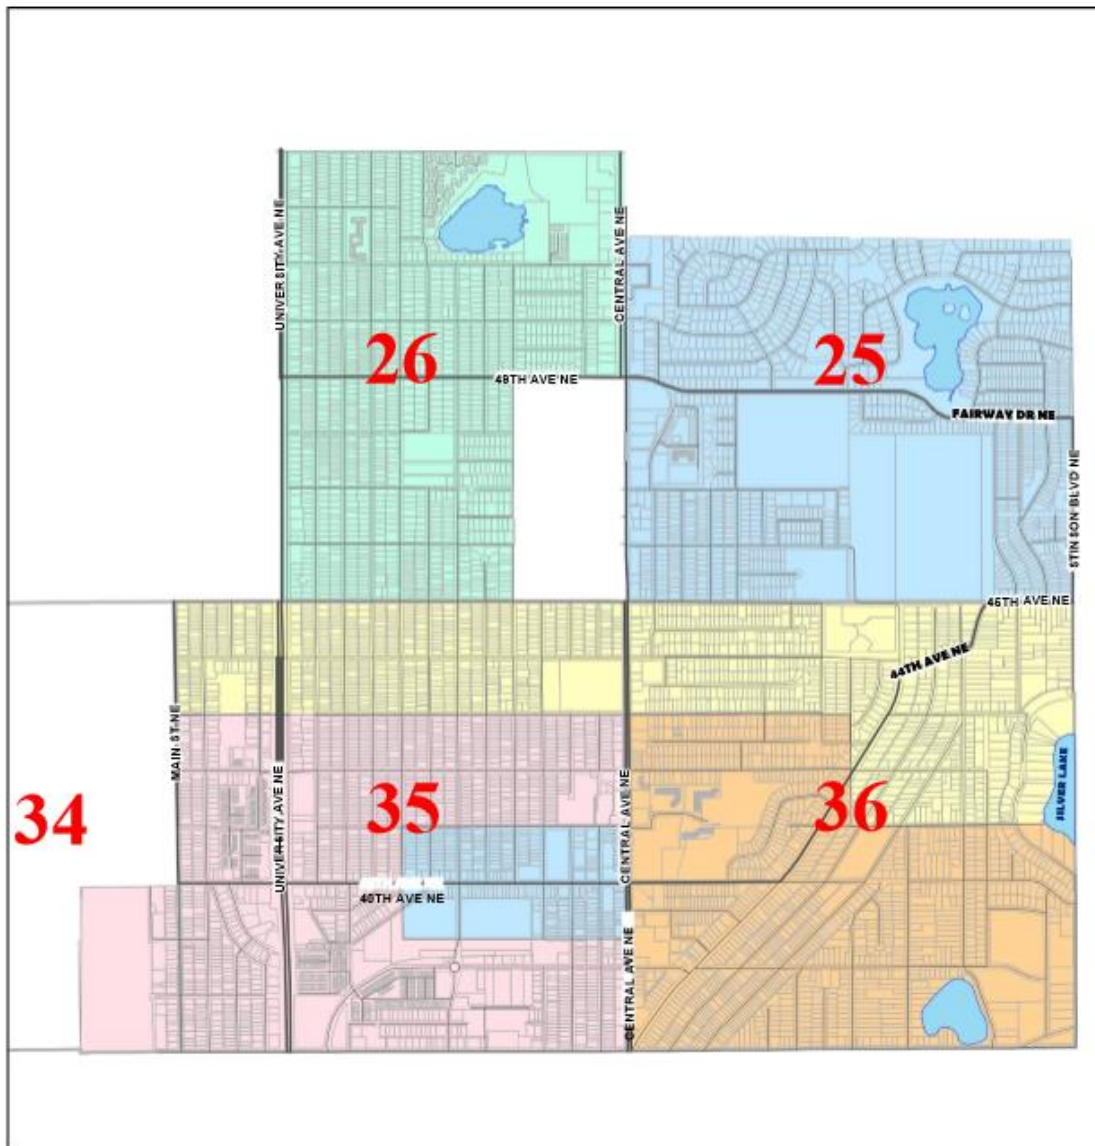

Columbia Heights

5 Year Quintile Map

Legend		
Sections	2019	2021
2018	2020	2022