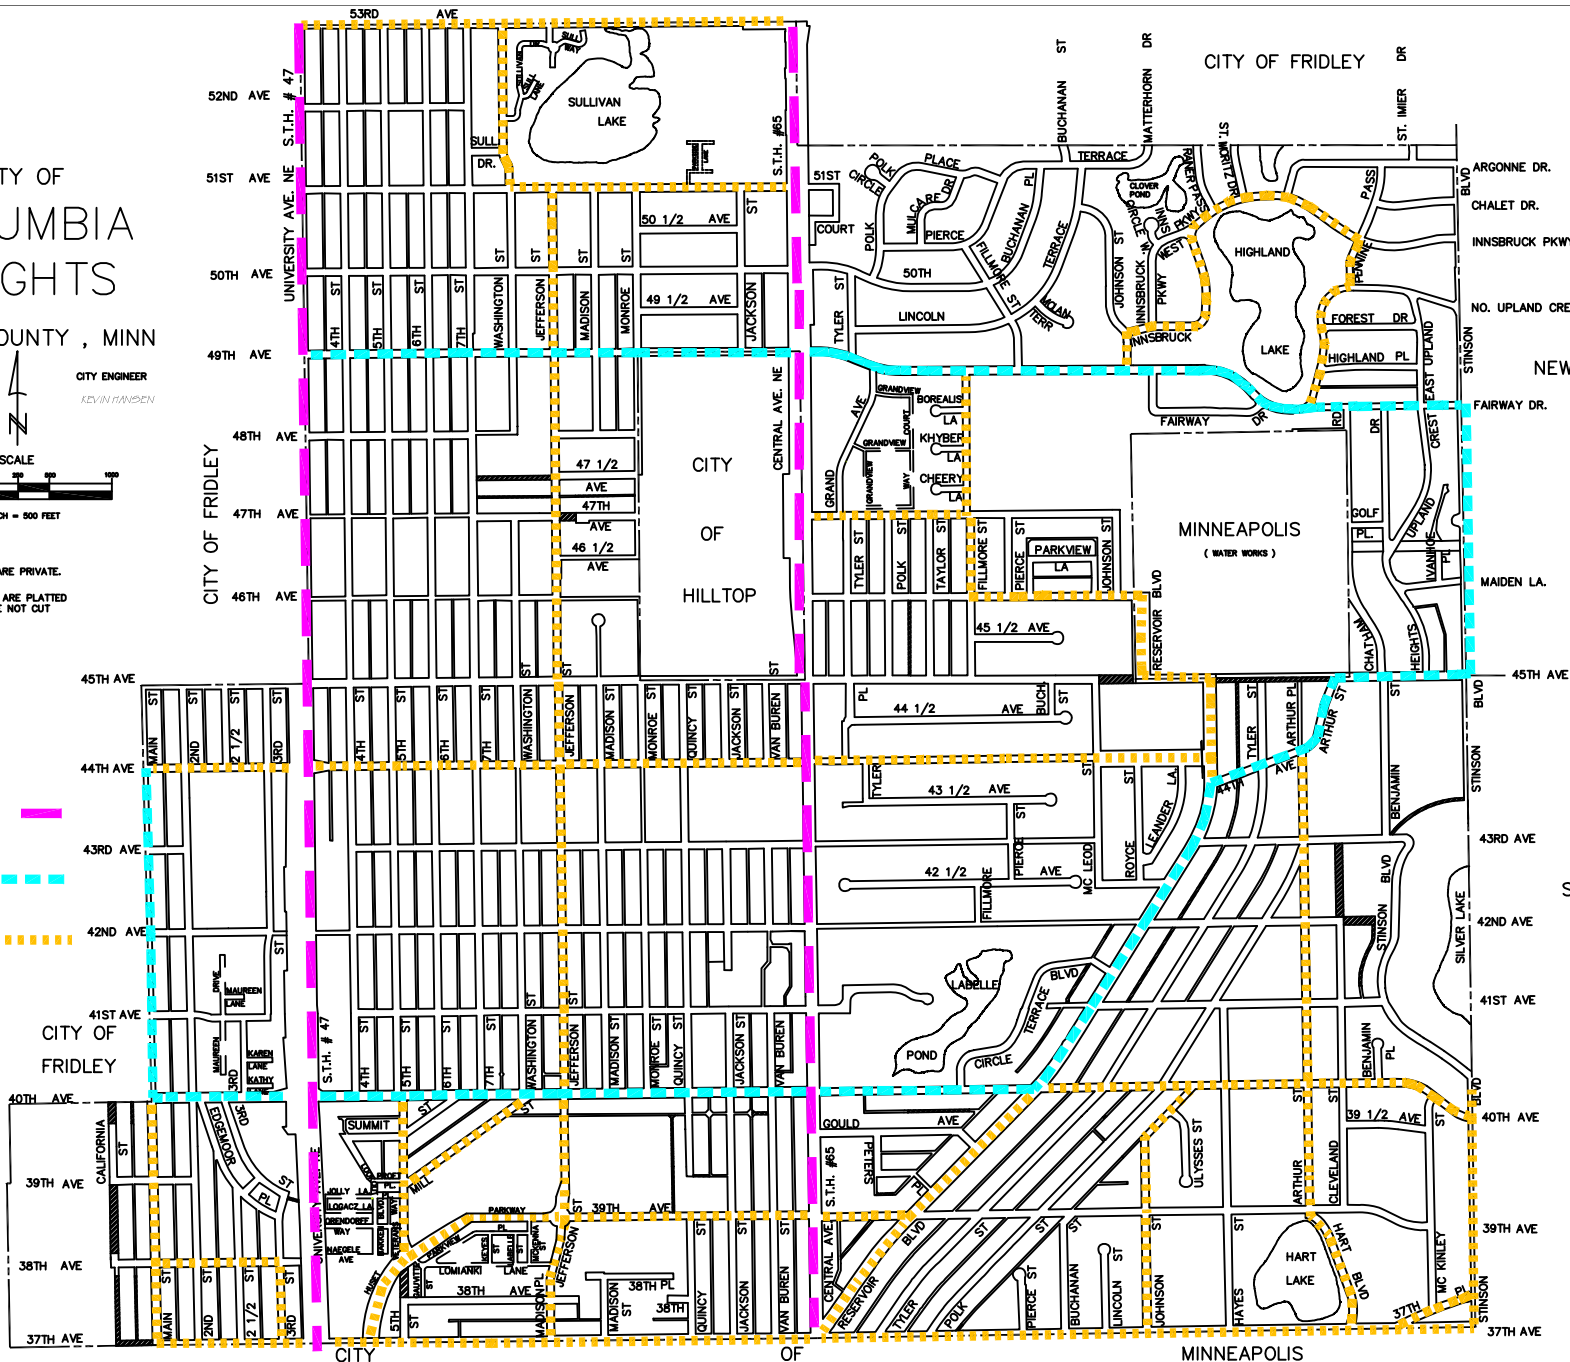

# CITY OF COLUMBIA HEIGHTS

ANOKA COUNTY, MINN

CITY MANAGER

WALT PERDUE

CITY ENGINEER

KEVIN RANDEN

**NOTE:**

1. STREETS SHOWN DASHED ARE PRIVATE.
2. STREETS SHOWN HATCHED ARE PLATTED RIGHT-OF-WAY WHICH ARE NOT CUT THROUGH.

- STATE TRUNK HWY.
- COUNTY STATE AID
- MUNICIPAL STATE AID