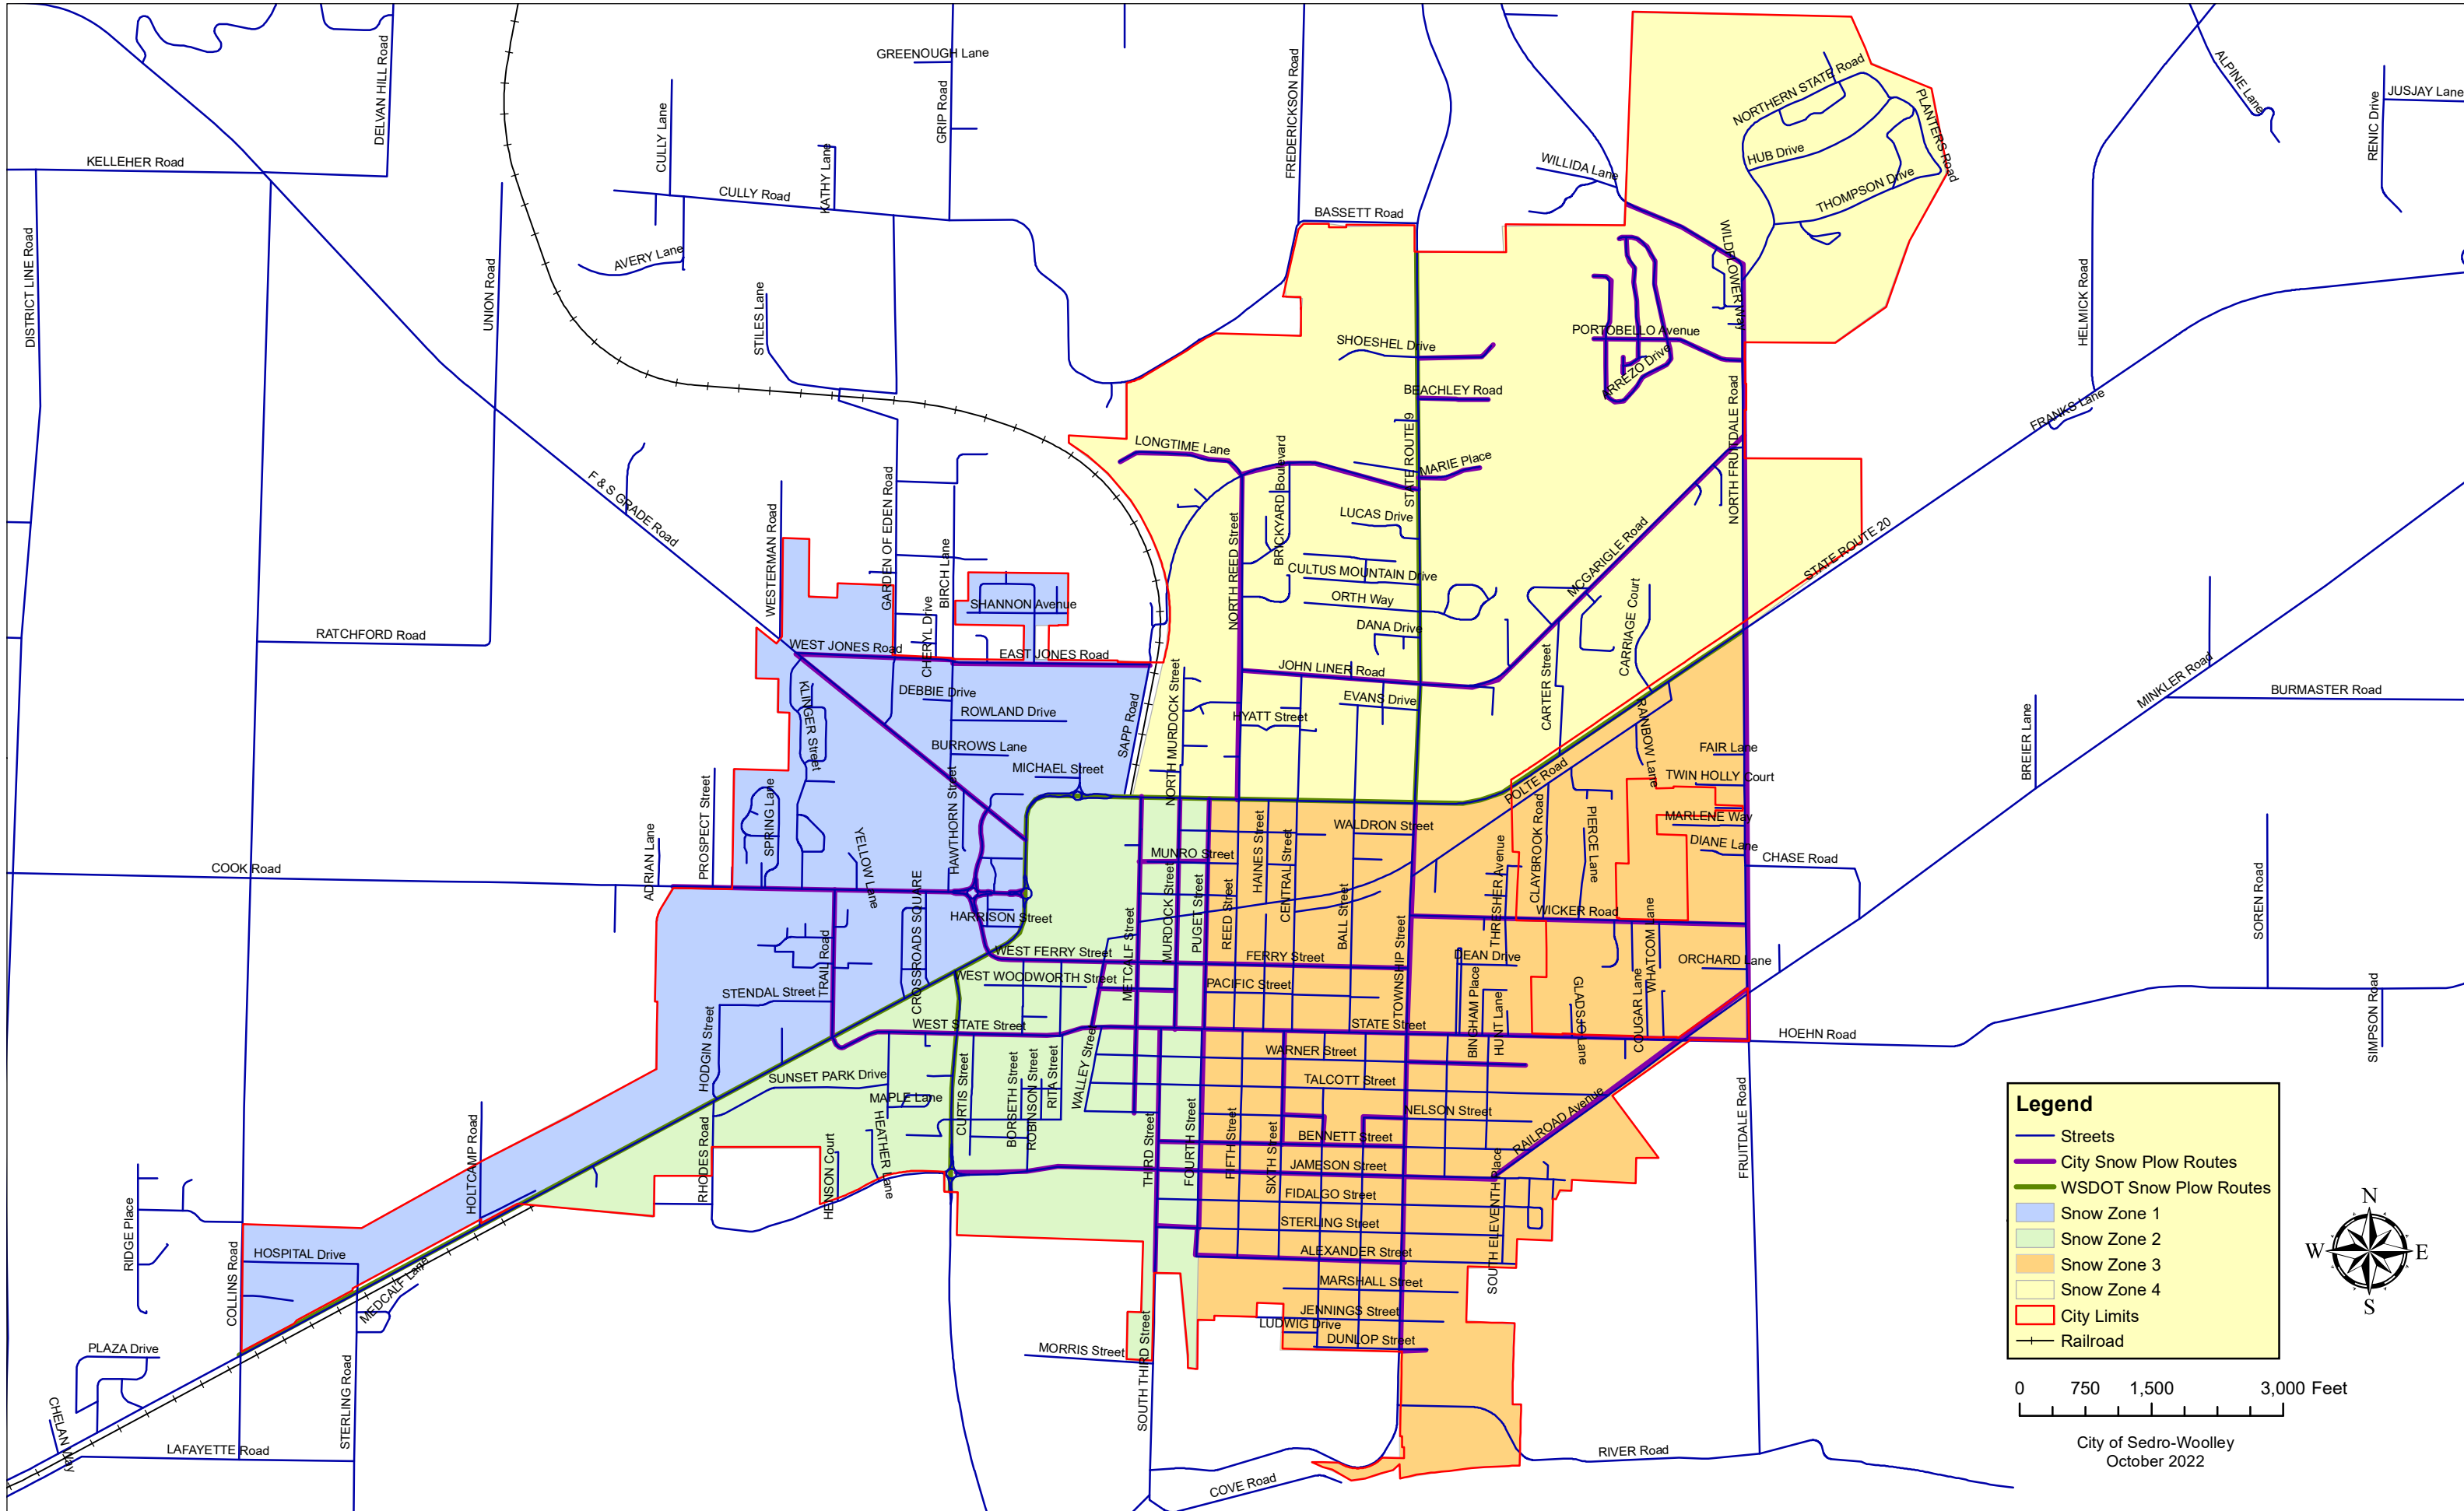

Street Department - Snow Plow Routes and Zones

Legend

- Streets
- City Snow Plow Routes
- WSDOT Snow Plow Routes
- Snow Zone 1
- Snow Zone 2
- Snow Zone 3
- Snow Zone 4
- City Limits
- - - Railroad

City of Sedro-Woolley
October 2022