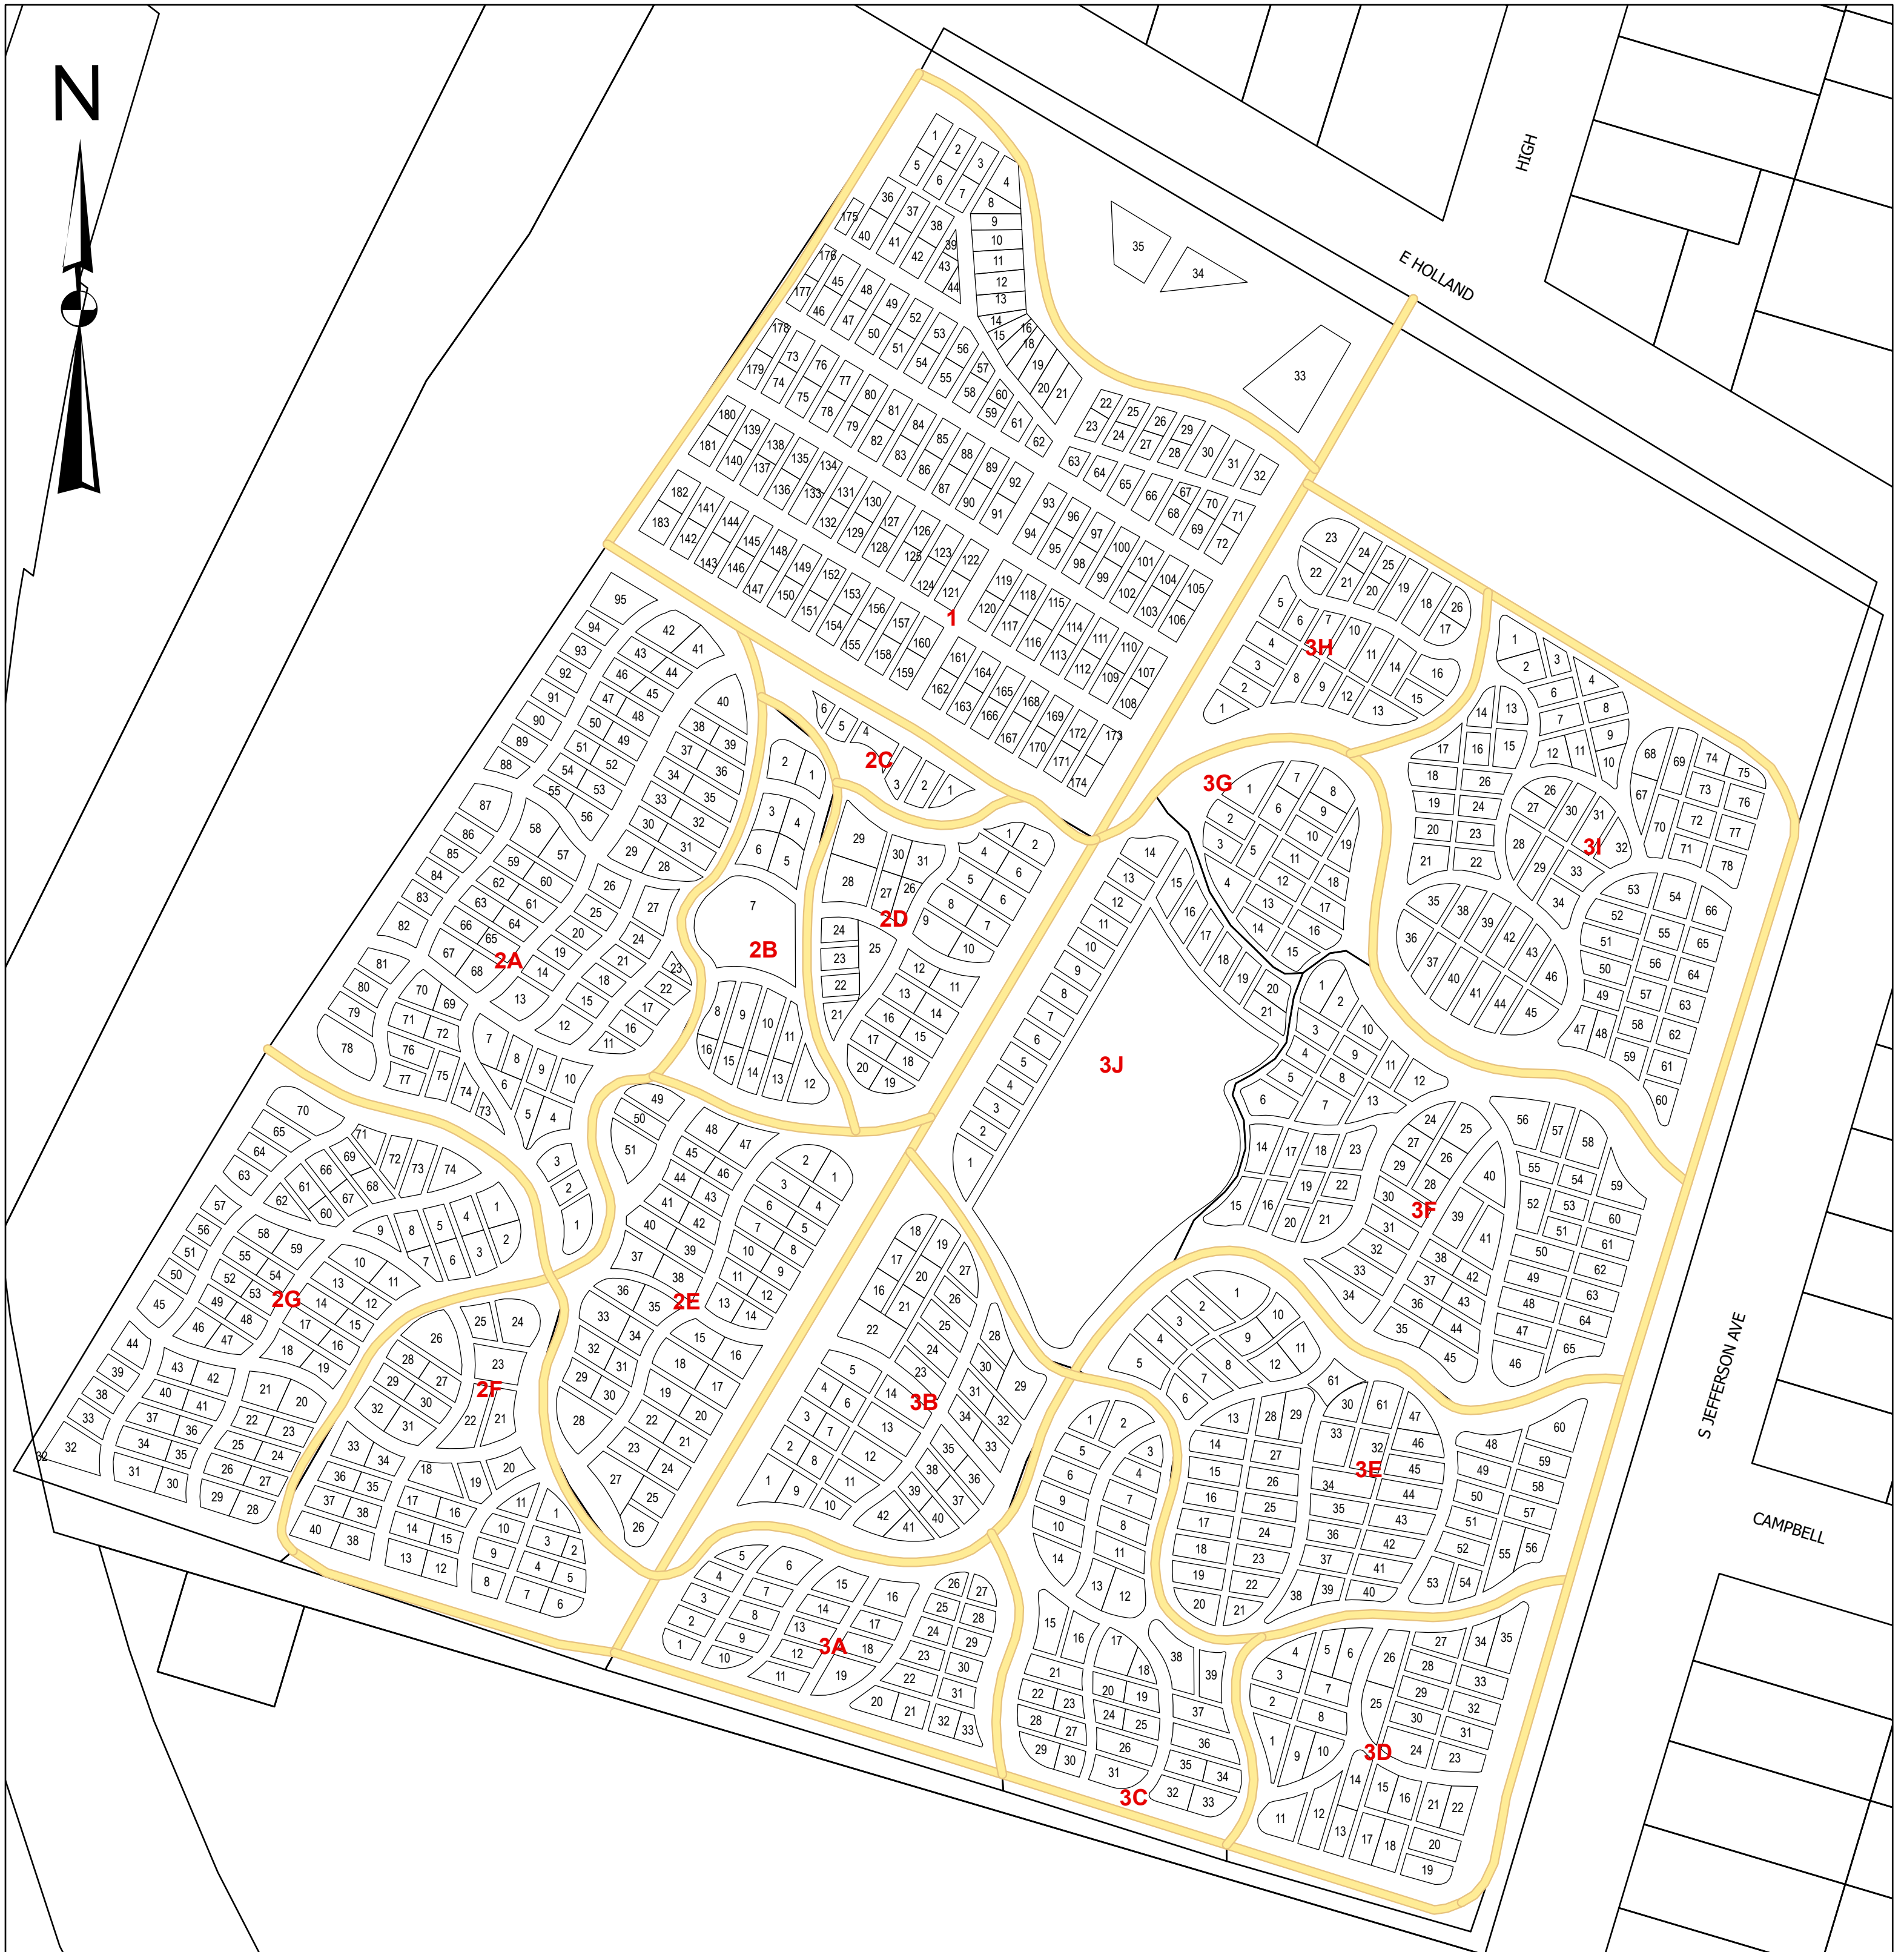

Brady Hill Cemetery

0 140 280 560 Feet