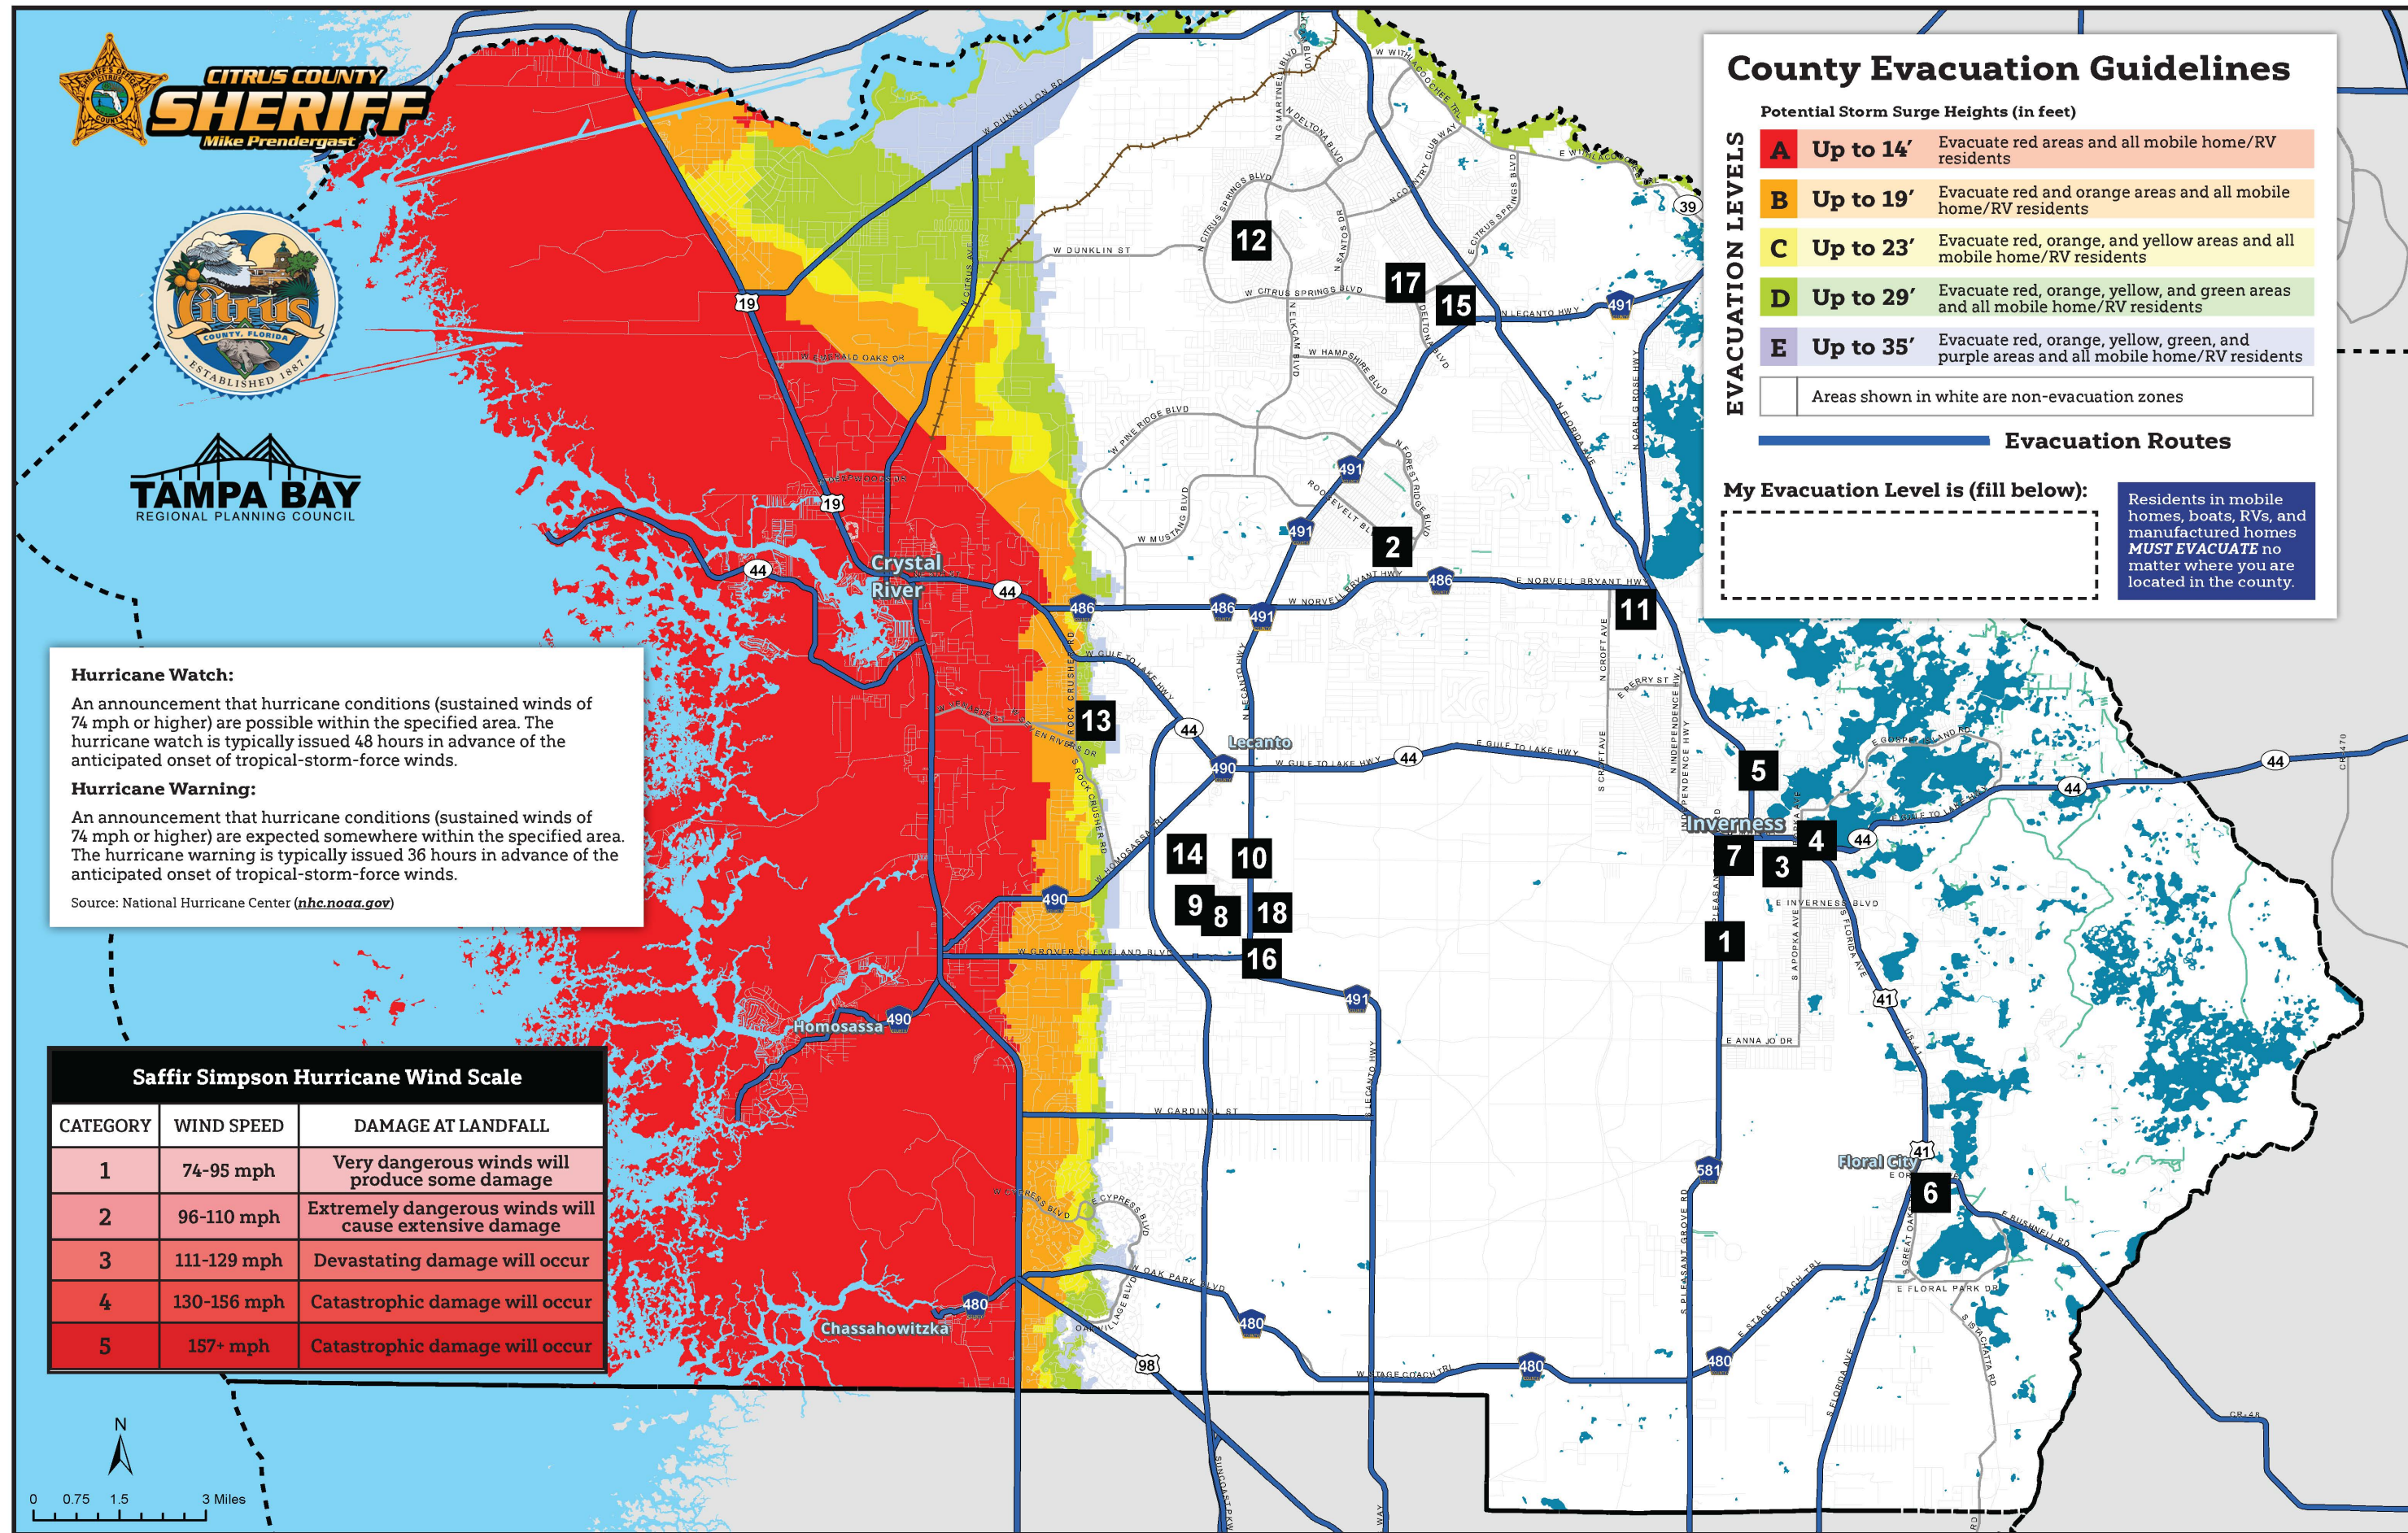

Hurricanes are categorized on a scale of 1 to 5, depending on wind strength and destructive power.

Find your closest Evacuation Shelter on the map.

#	Evacuation Shelter	Address
1	PLEASANT GROVE ELEMENTARY SCHOOL	630 PLEASANT GROVE ROAD, INVERNESS
2	FOREST RIDGE ELEMENTARY SCHOOL	2927 NORTH FOREST RIDGE BLVD., HERNANDO
3	CITRUS HIGH SCHOOL	600 WEST HIGHLAND BLVD., INVERNESS
4	INVERNESS PRIMARY SCHOOL	206 SOUTH LINE AVENUE, INVERNESS
5	INVERNESS MIDDLE SCHOOL	1950 U.S. HIGHWAY 41 NORTH, INVERNESS
6	FLORAL CITY ELEMENTARY SCHOOL	8457 EAST MARVIN STREET, FLORAL CITY
7	WITHLACOCHEE TECHNICAL COLLEGE (RECEPTION CENTER)	1201 WEST MAIN STREET, INVERNESS
8	LECANTO PRIMARY SCHOOL	3790 WEST EDUCATIONAL PATH, LECANTO
9	LECANTO MIDDLE SCHOOL	3800 WEST EDUCATIONAL PATH, LECANTO
10	LECANTO HIGH SCHOOL	3810 WEST EDUCATIONAL PATH, LECANTO
11	HERNANDO ELEMENTARY SCHOOL	2975 E TRAILBLAZER LANE, HERNANDO
12	CITRUS SPRINGS ELEMENTARY SCHOOL	3570 WEST CENTURY BLVD., CITRUS SPRINGS
13	ROCK CRUSHER ELEMENTARY SCHOOL	814 SOUTH ROCK CRUSHER ROAD, HOMOSASSA
14	CREST SCHOOL	2600 SOUTH PANTHER PRIDE DRIVE, LECANTO
15	CITRUS SPRINGS MIDDLE SCHOOL	150 WEST CITRUS SPRINGS BLVD., CITRUS SPRINGS
16	CENTRAL FLORIDA COMMUNITY COLLEGE	3800 SOUTH LECANTO HIGHWAY, LECANTO
17	CENTRAL RIDGE ELEMENTARY SCHOOL	185 WEST CITRUS SPRINGS BLVD., CITRUS SPRINGS
18	RENAISSANCE CENTER	3630 WEST EDUCATIONAL PATH, LECANTO