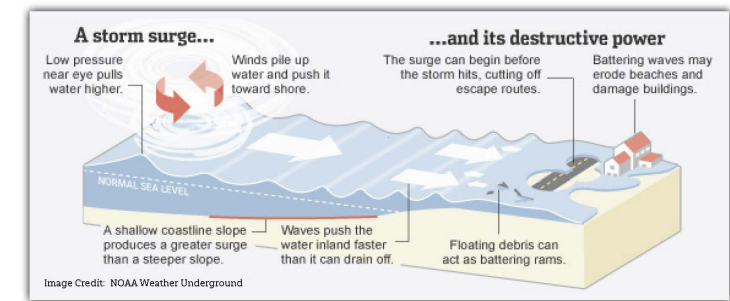

Citrus County Flood Management

Flood Insurance Mandatory Purchase Requirement: Flood insurance is mandatory for all federal or federally-related financial assistance for the acquisition and/or construction of buildings in Special Flood Hazard Areas (SFHAs). An SFHA is defined as any A or V flood zone on a Federal Emergency Management Agency (FEMA) Flood Insurance Rate Map (FIRM). Property owners can purchase building and contents coverage from any local property and casualty insurance agent.

To find a local insurance agent that writes flood insurance in your area visit floodsmart.gov.

Citrus County provides flood zone information based on our community's Flood Insurance Rate Maps (FIRM's). Citrus County provides information regarding flood zone designation, Letters of Map Amendments, copies of Elevation Certificates and/or Flood Proofing Certificates, Floodplain Determination Letters, historic flood information, mitigation activities, and retrofitting techniques.

The Citrus County Board of County Commissioners (BOCC) website provides a link to the current digital FIRM maps, which can be accessed and located by address via gis.citrusbocc.com.

For more information, contact: Karla Grzeca, CFM at karla.grzeca@bocc.citrus.fl.us or 352-527-5310.