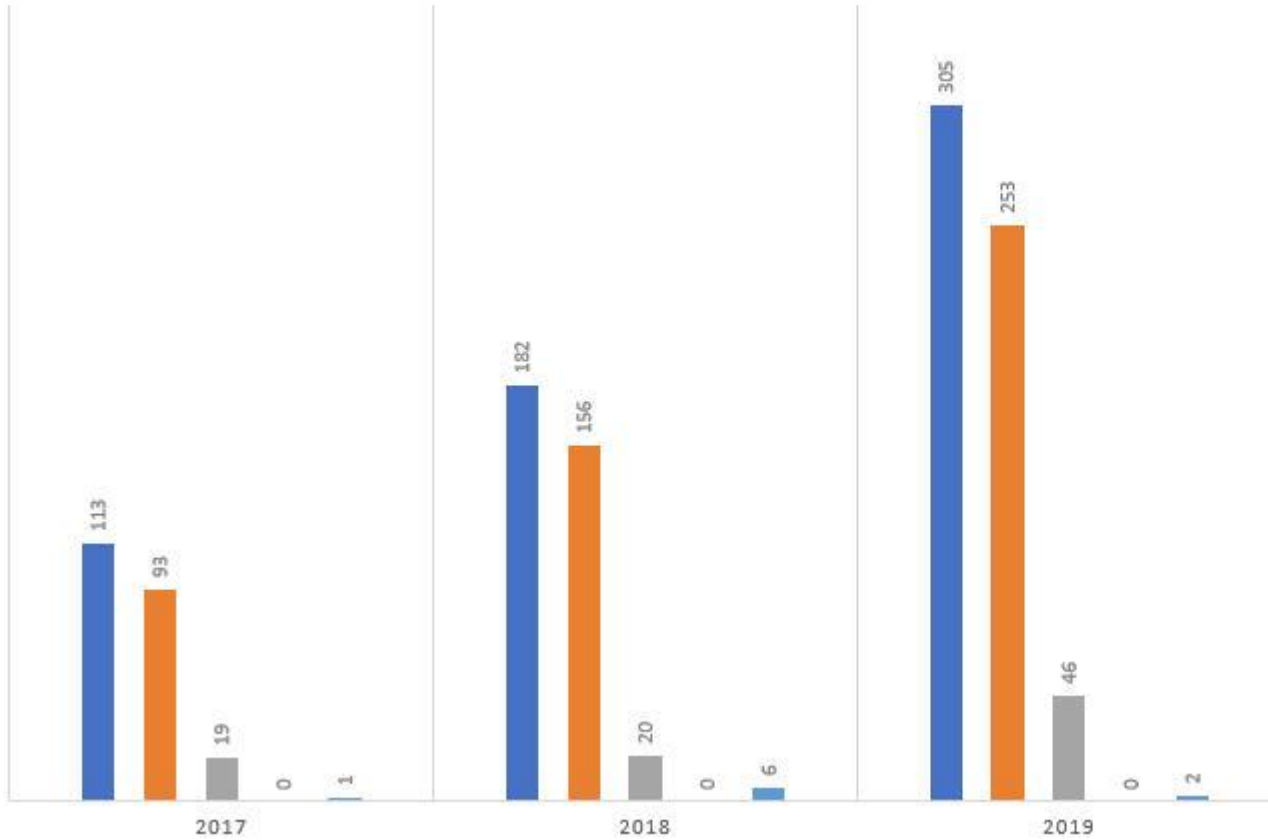

Horseheads Police Department

HPD

■ TOTAL ■ White ■ Black ■ Hispanic ■ Other