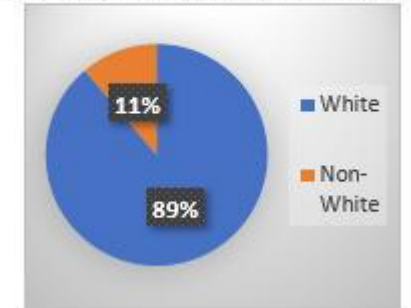

# “Breakdown of white vs. non-white arrest percentages” 2017 – 2019

These graphs take a look at the percentage of white vs. non-white populations in the various law enforcement jurisdictions and compare the data to the percentage of arrests for the same time period in those same jurisdictional areas.

# Chemung County Sheriff's Office

CCSO

■ TOTAL ■ White ■ Black ■ Hispanic ■ Other

Percentage of Non-White Arrests

Chemung County: Percentage of Total Population