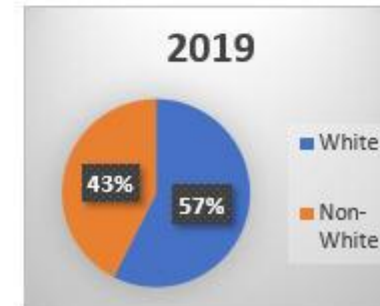

Percentage of Non-White Arrests