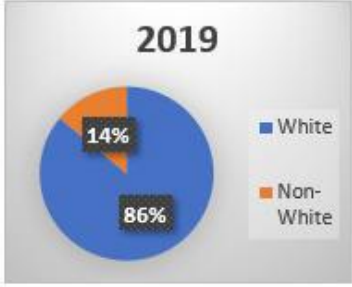

Percentage of Non-White Arrests