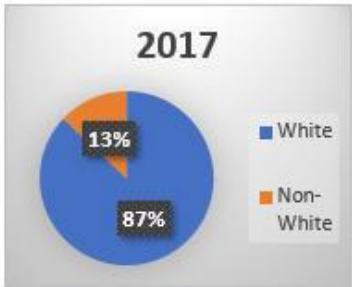

Percentage of Non-White Arrests