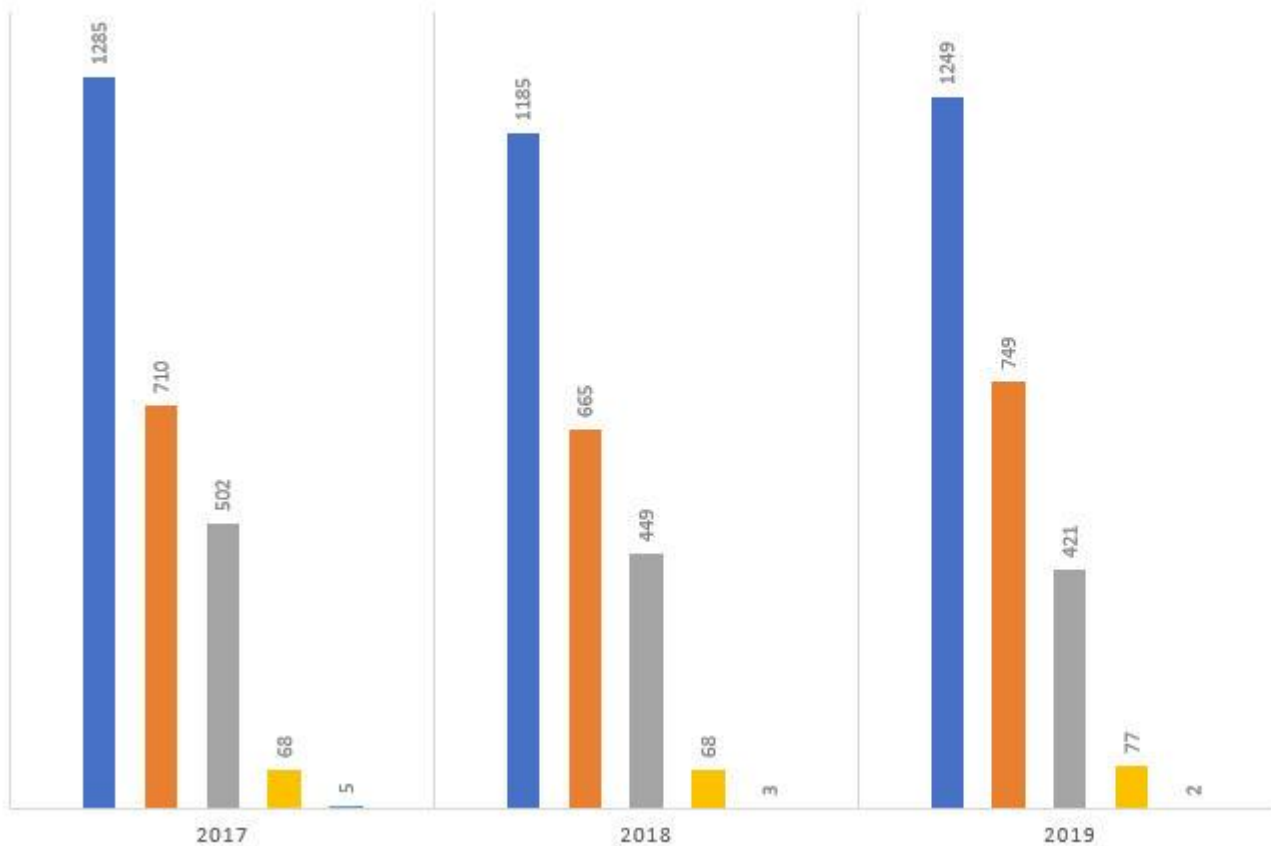

Elmira Police Department

EPD

■ TOTAL ■ White ■ Black ■ Hispanic ■ Other