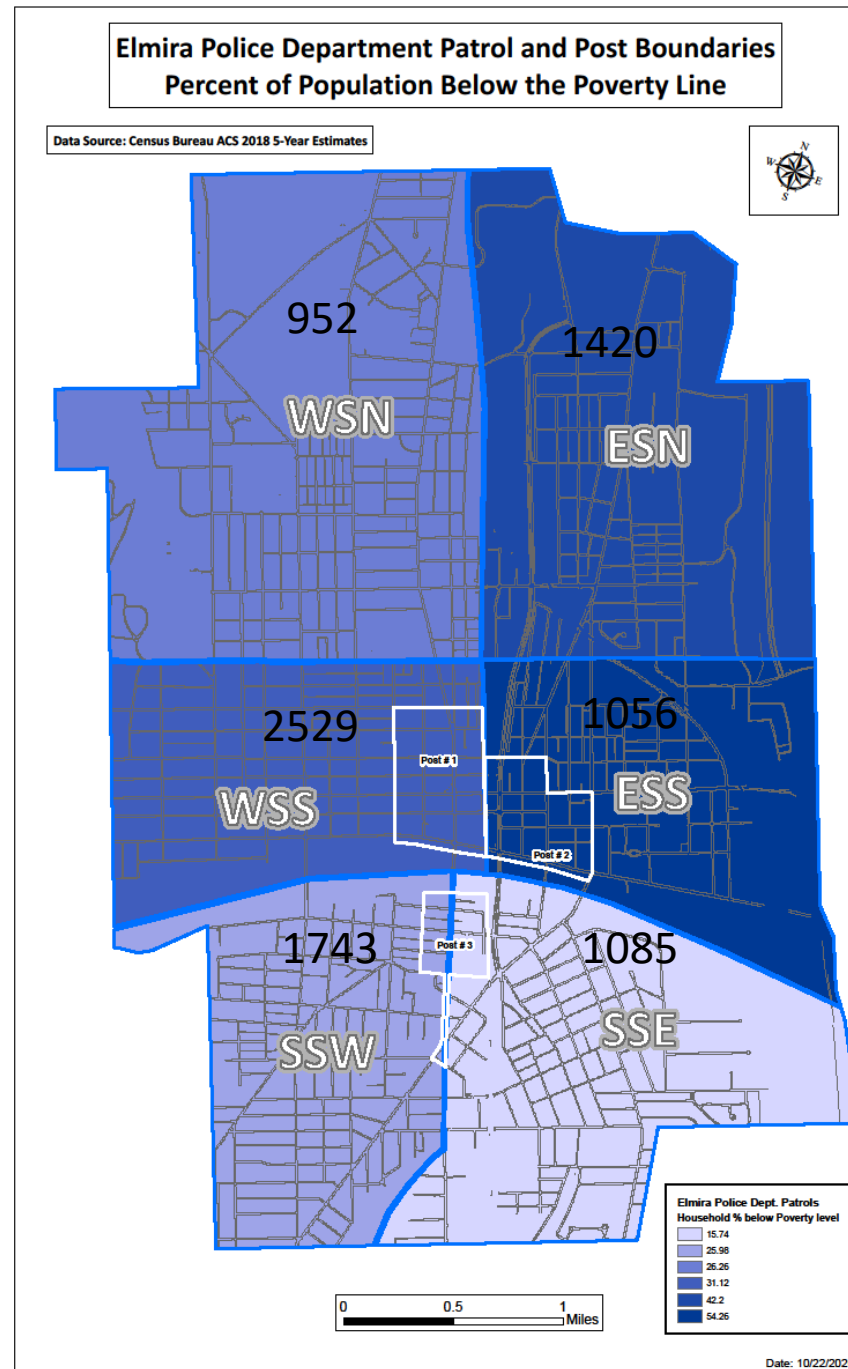

2018 EPD Disturbance calls by Patrol sector

2018	
WSN	952
ESN	1420
WSS	2529
ESS	1056
SSW	1743
SSE	1085