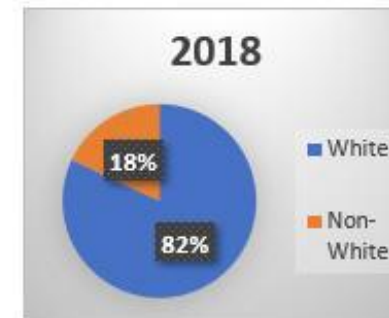

# “Breakdown of white vs. non-white arrest percentages” 2017 – 2019

These graphs take a look at the percentage of white vs. non-white populations in the various law enforcement jurisdictions and compare the data to the percentage of arrests for the same time period in those same jurisdictional areas.

*(This data does not include the New York State Police)*

# Chemung County Sheriff's Office

CCSO

■ TOTAL ■ White ■ Black ■ Hispanic ■ Other

Percentage of Non-White Arrests

Chemung County: Percentage of Total Population