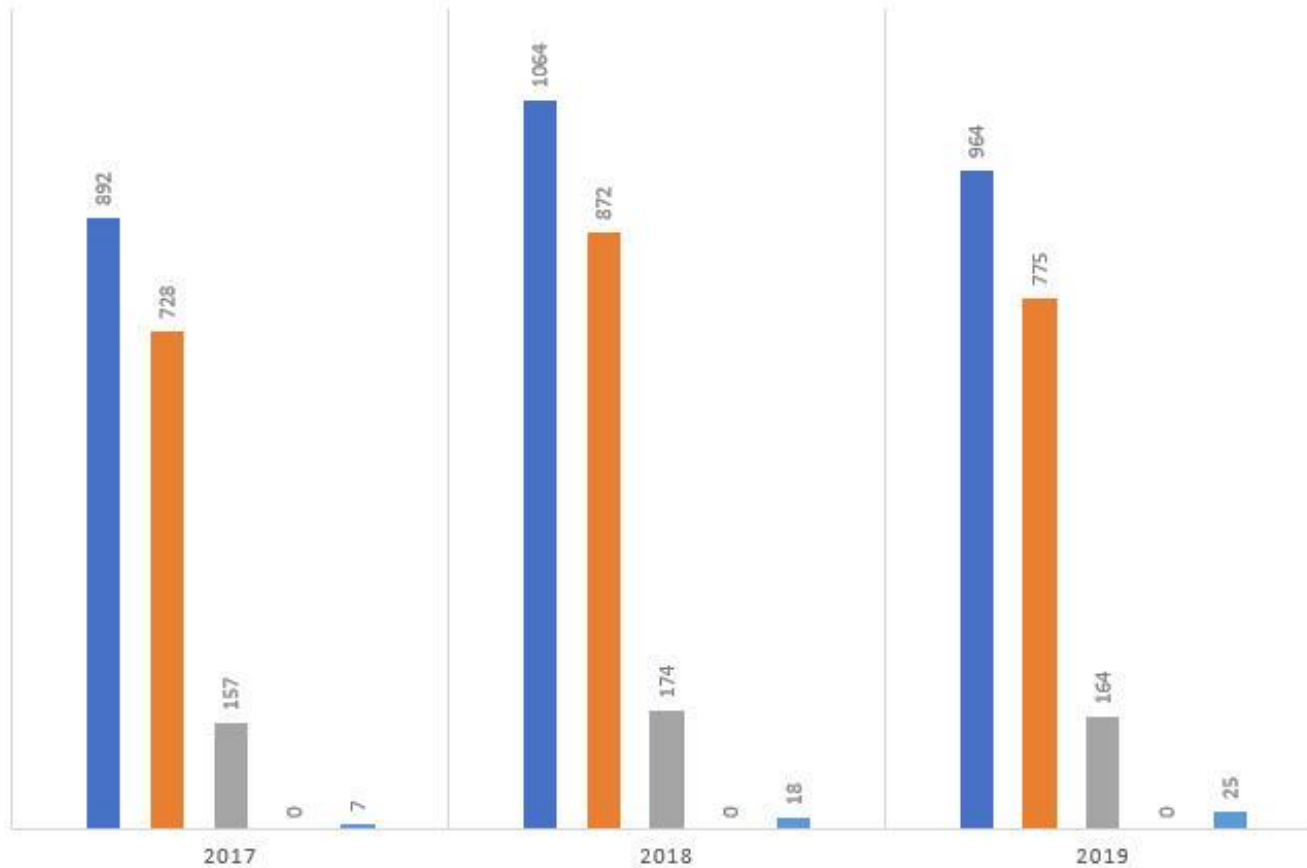

Chemung County Sheriff's Office

CCSO

■ TOTAL ■ White ■ Black ■ Hispanic ■ Other