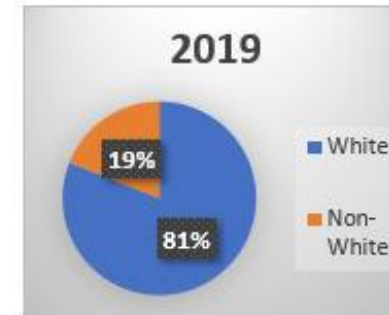

# “Breakdown of white vs. non-white arrest percentages” 2017 – 2019

These graphs take a look at the percentage of white vs. non-white populations in the various law enforcement jurisdictions and compare the data to the percentage of arrests for the same time period in those same jurisdictional areas.

*(This data does not include the New York State Police)*

# Chemung County Sheriff's Office

CCSO

■ TOTAL ■ White ■ Black ■ Hispanic ■ Other

Percentage of Non-White Arrests

Chemung County: Percentage of Total Population