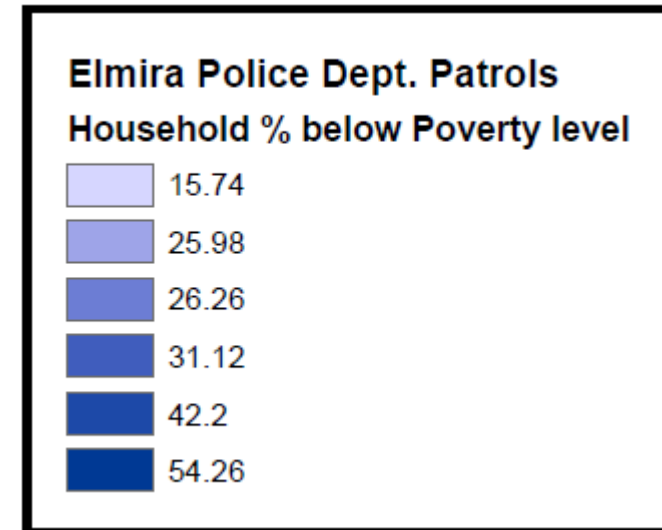

2018 EPD Disturbance calls by Patrol sector

2018	
WSN	952
ESN	1420
WSS	2529
ESS	1056
SSW	1743
SSE	1085