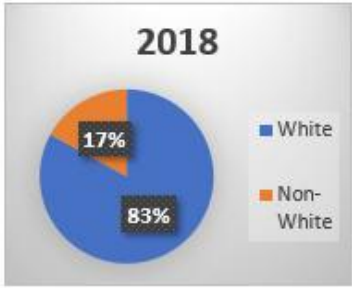

Percentage of Non-White Arrests