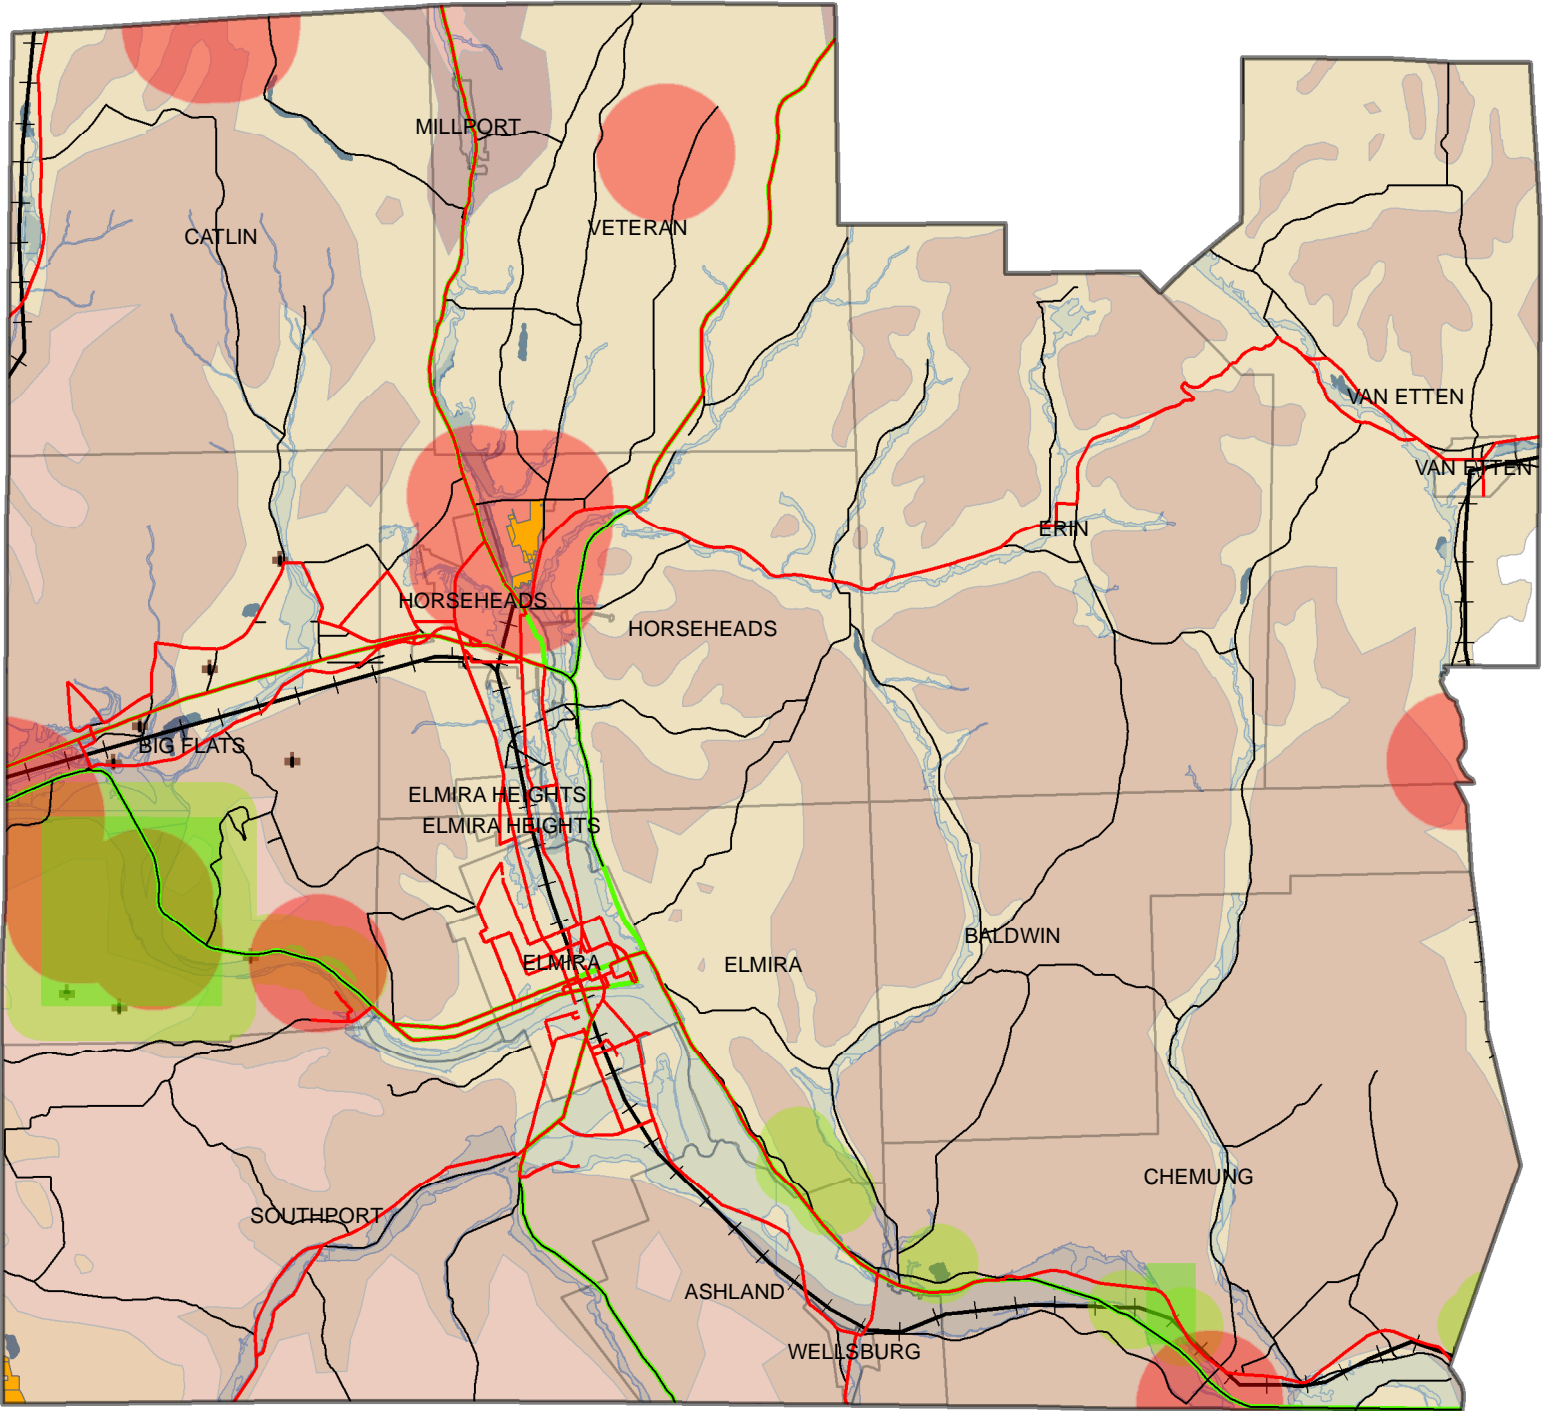

# Chemung County Natural Resource Map

This is a map of some of the Natural Resources in Chemung County, including important species areas.

**Legend**

Major Roads	Important Bird Area	West River Shale	Beers Hill Shale
Roads	Unique Natural Area	Hanover Shale	Gardeau Formation
Railroads	State Wetlands	Cashaqua Shale	Upper Walton Formation
Floodplain	Cemetery Location	Nunda Formation, West Hill Formation	
Rare Plants	Municipalities		
Rare Animals			