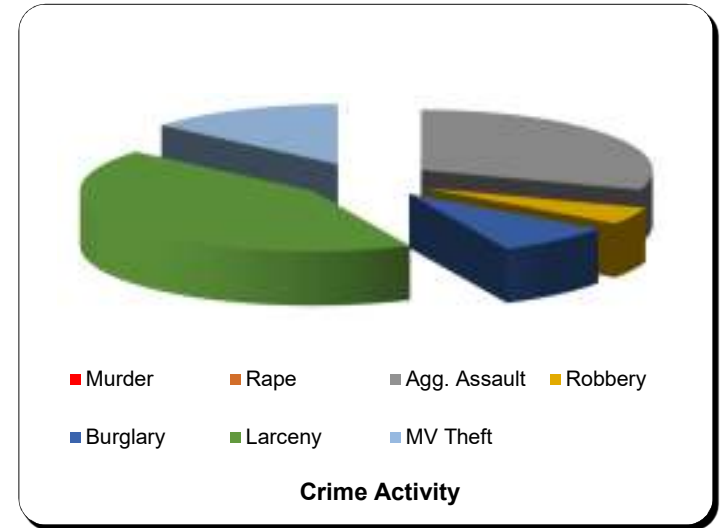

## CITY WIDE Crime Comparison Statistics

2024 End of Month Summary Statistics \*\*FEBRUARY\*\*

	Murder	Rape	Aggravated Assault	Robbery	Burglary	Larceny	MV Theft
Jan	0	0	18	2	6	21	8
Feb	0	0	15	3	3	26	7
Mar							
Apr							
May							
Jun							
Jul							
Aug							
Sep							
Oct							
Nov							
Dec							
<b>Totals:</b>	<b>0</b>	<b>0</b>	<b>33</b>	<b>5</b>	<b>9</b>	<b>47</b>	<b>15</b>

	Violent Crime	Property Crime	Total Crime	Crime Rate	Crime Rate % Change	Violent Crime Rate	Vio. Crime % Change	Property Crime Rate	Prop Crime % Change	2023		
										Violent Crime	Property Crime	Total Crime
Jan	20	35	55	0.16%		0.06%		0.10%		24	42	66
Feb	18	36	54	0.15%	0.00%	0.05%	-0.01%	0.10%	0.00%	20	37	57
Mar	0	0	0	0.00%	-0.15%	0.00%	-0.05%	0.00%	-0.10%			
Apr												
May												
Jun												
Jul												
Aug												
Sep												
Oct												
Nov												
Dec												
<b>Totals:</b>	<b>38</b>	<b>71</b>	<b>109</b>							<b>44</b>	<b>79</b>	<b>123</b>