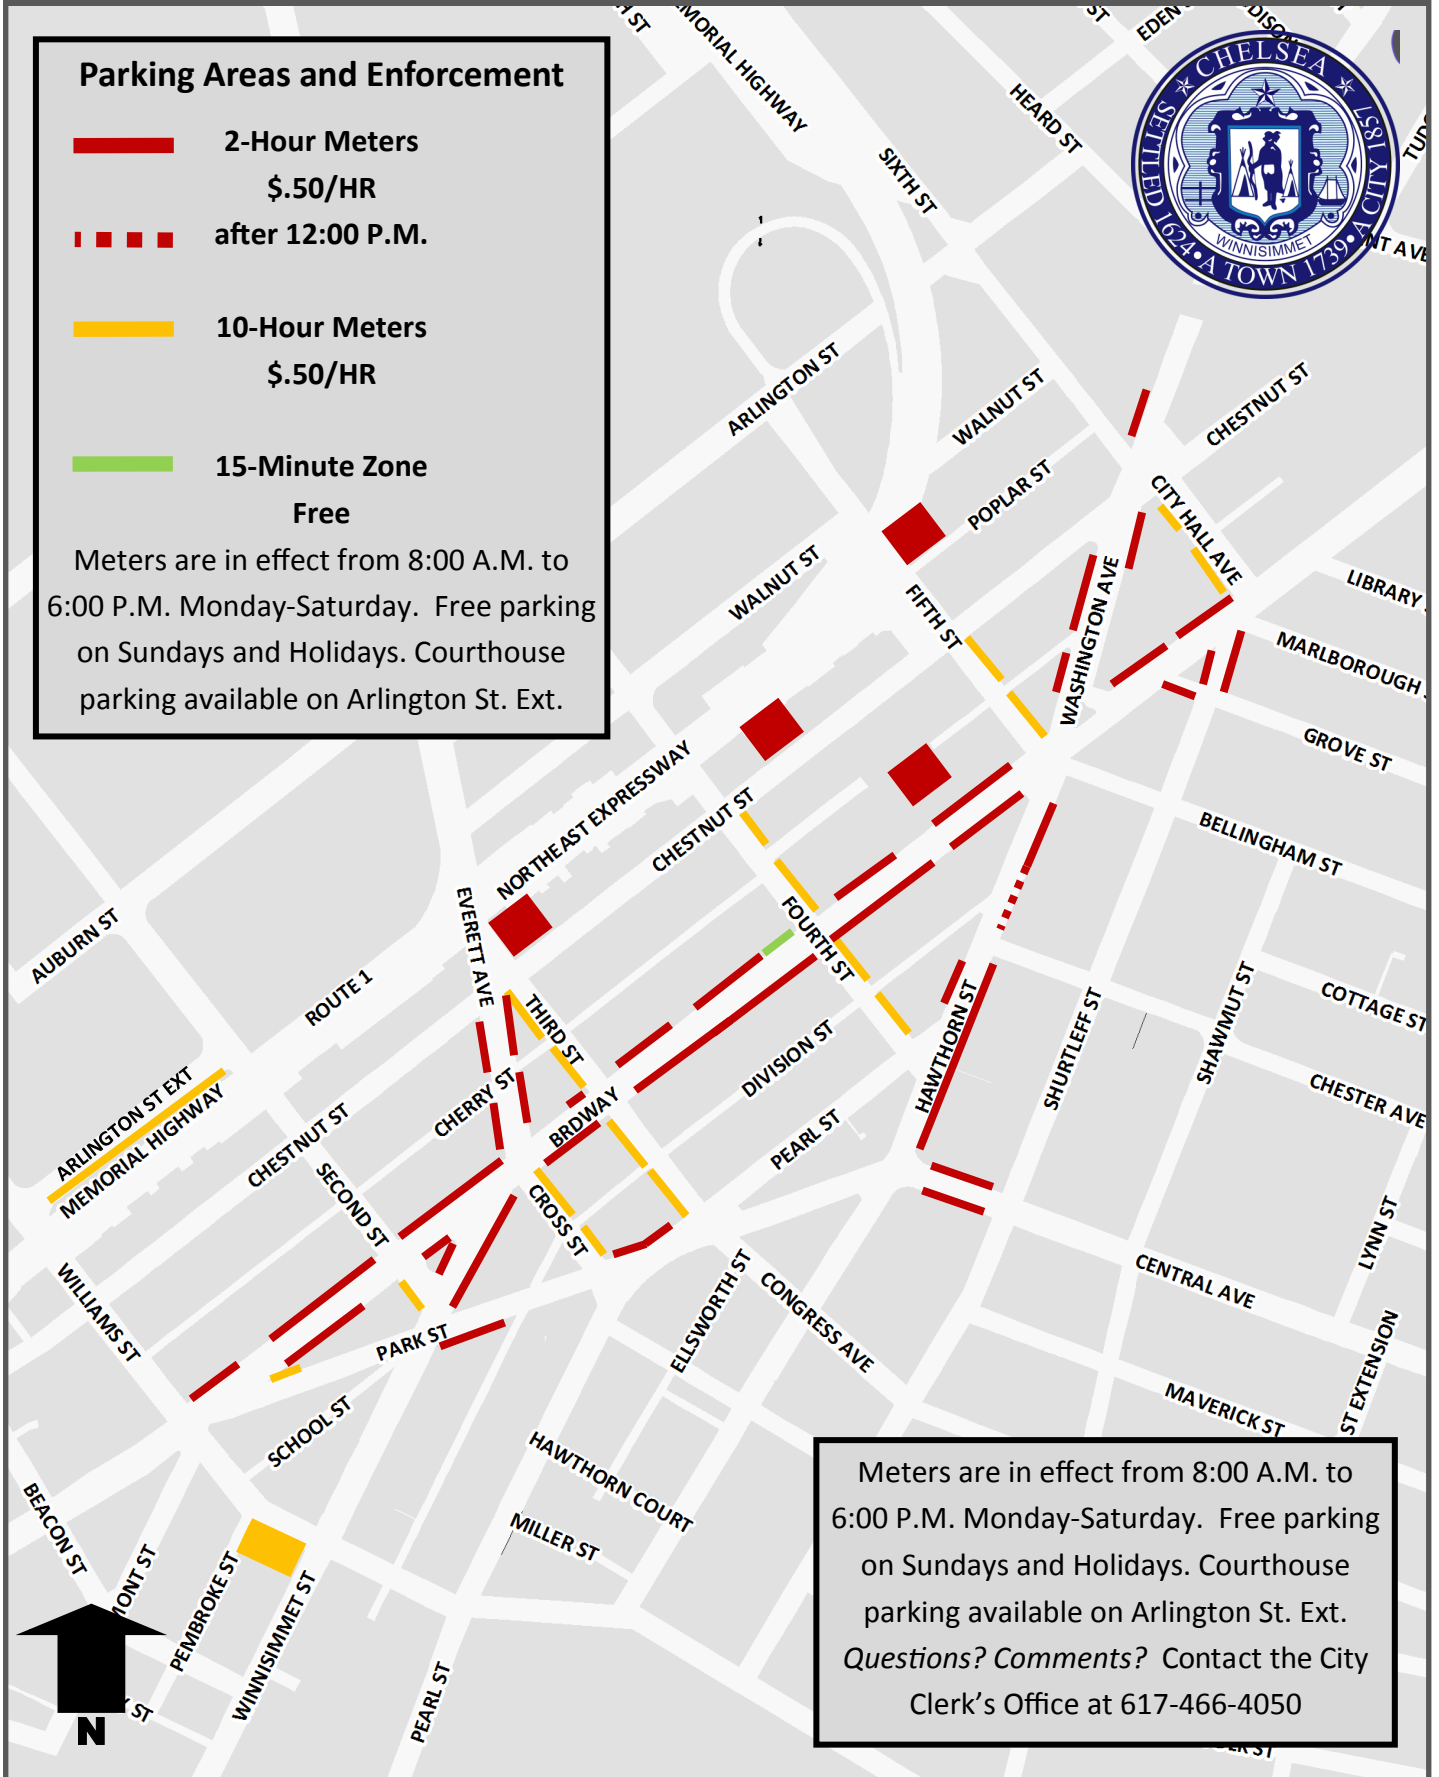

City of Chelsea Downtown Parking Map

Parking Areas and Enforcement

-  2-Hour Meters
\$.50/HR
-  after 12:00 P.M.
-  10-Hour Meters
\$.50/HR
-  15-Minute Zone
Free

Meters are in effect from 8:00 A.M. to 6:00 P.M. Monday-Saturday. Free parking on Sundays and Holidays. Courthouse parking available on Arlington St. Ext.

Meters are in effect from 8:00 A.M. to 6:00 P.M. Monday-Saturday. Free parking on Sundays and Holidays. Courthouse parking available on Arlington St. Ext. Questions? Comments? Contact the City Clerk's Office at 617-466-4050