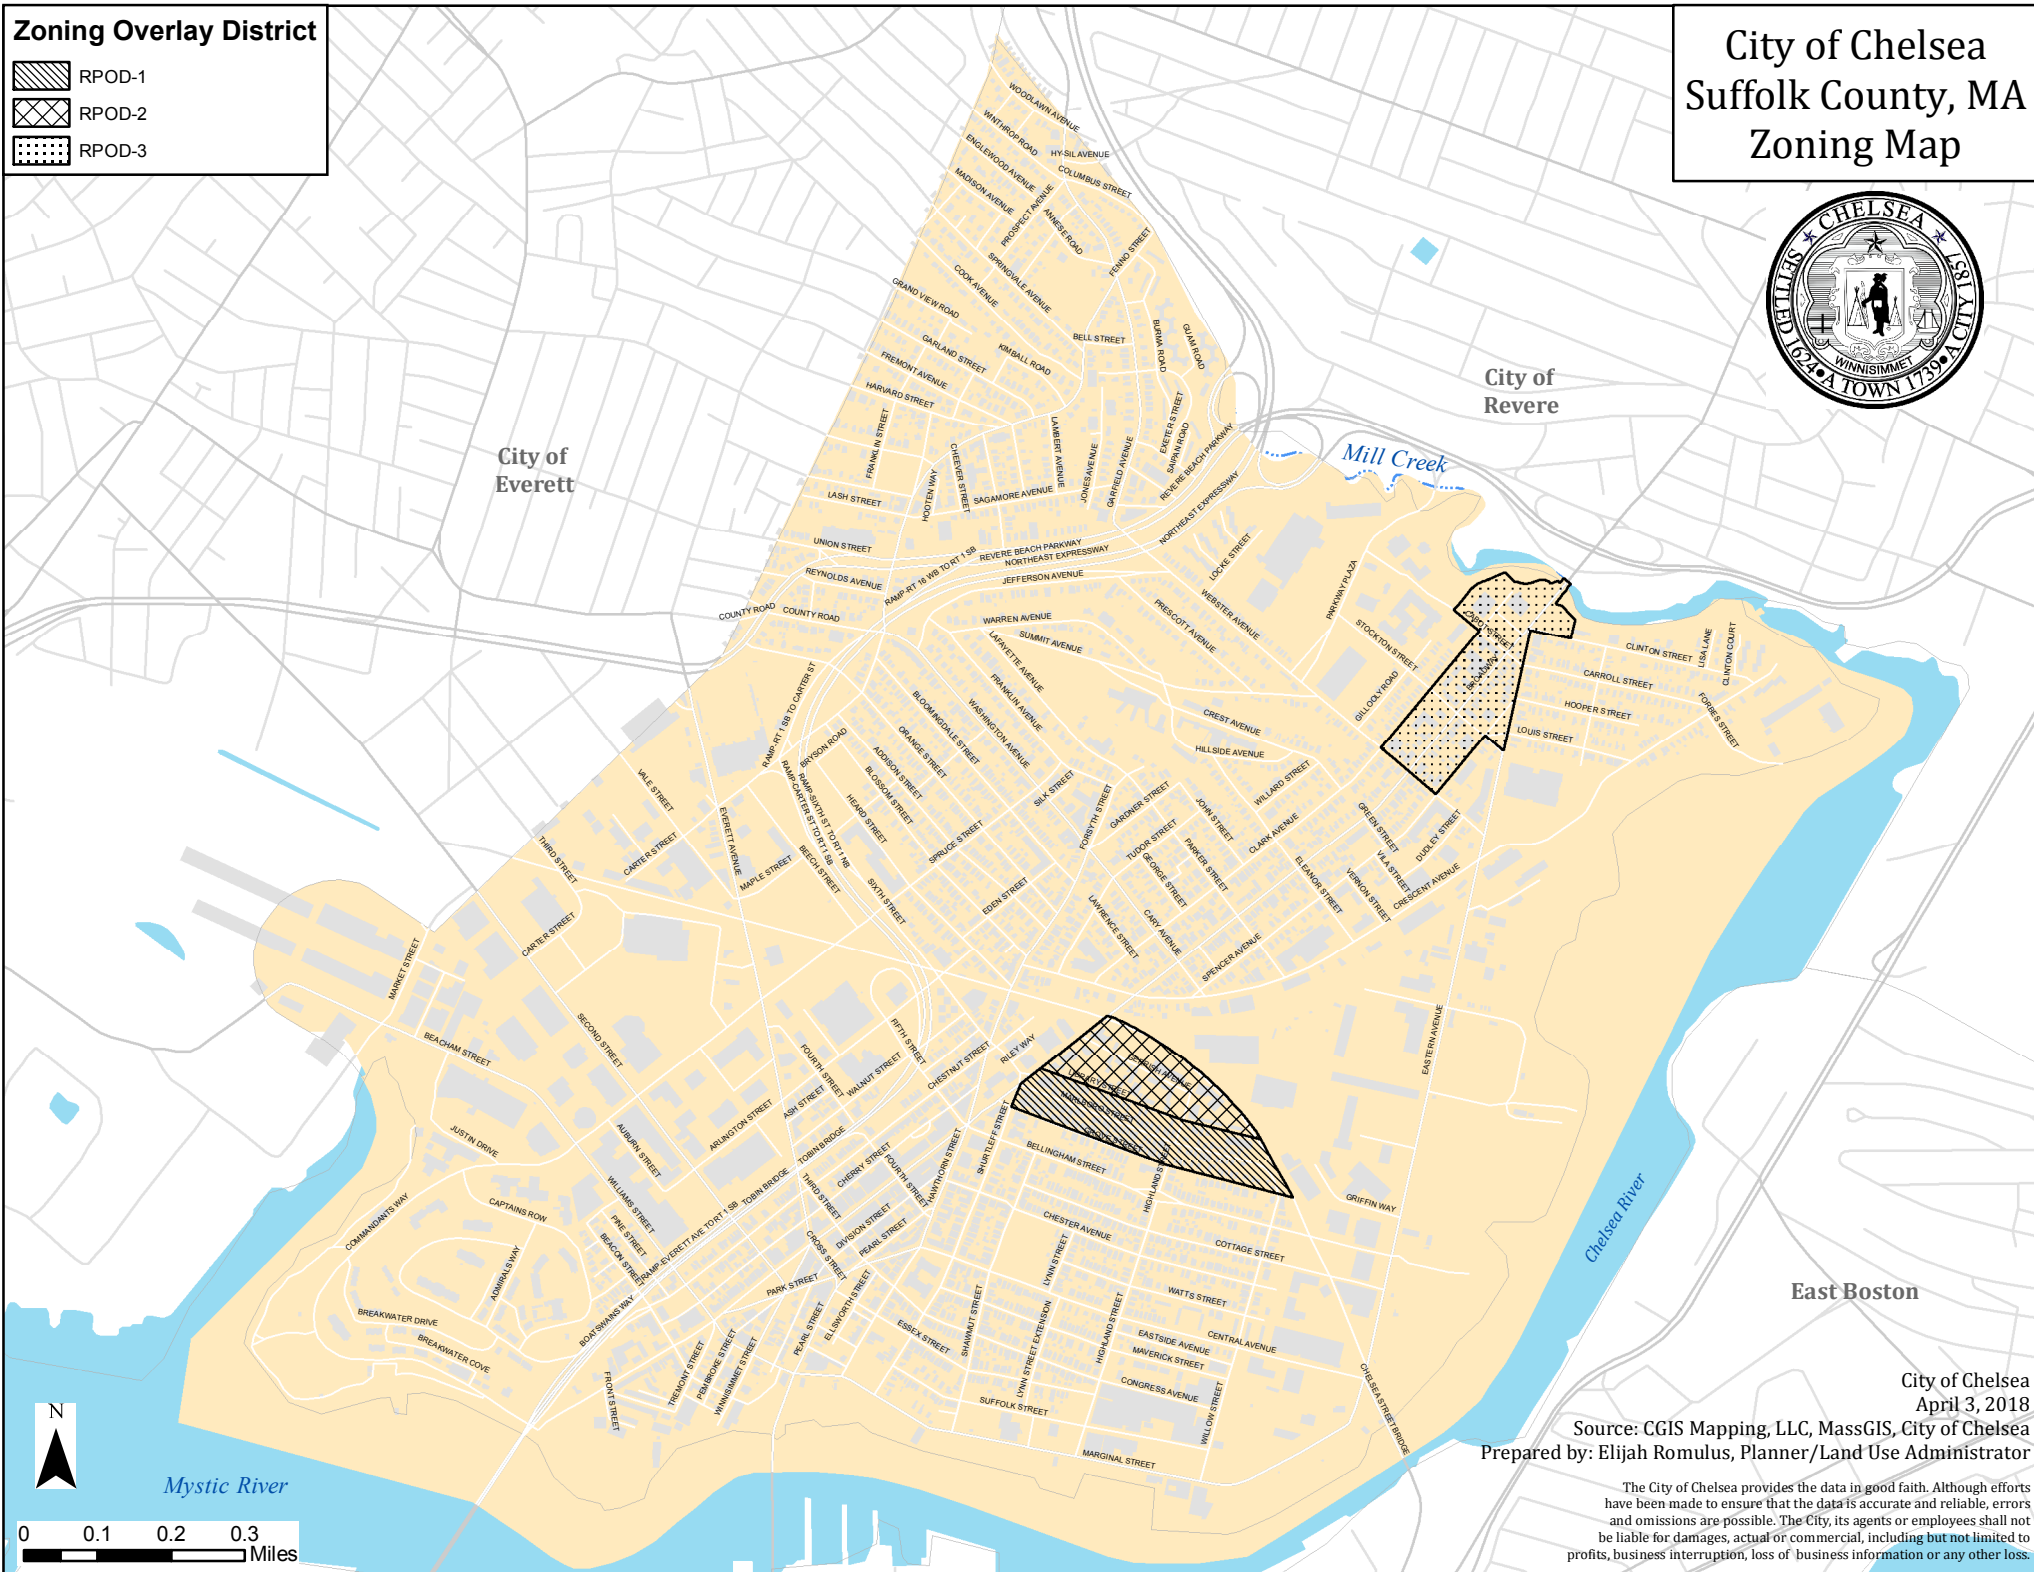

Zoning Overlay District

-  RPOD-1
-  RPOD-2
-  RPOD-3

City of Chelsea Suffolk County, MA Zoning Map

0 0.1 0.2 0.3
Miles

East Boston

City of Chelsea
April 3, 2018
Source: CGIS Mapping, LLC, MassGIS, City of Chelsea
Prepared by: Elijah Romulus, Planner/Land Use Administrator