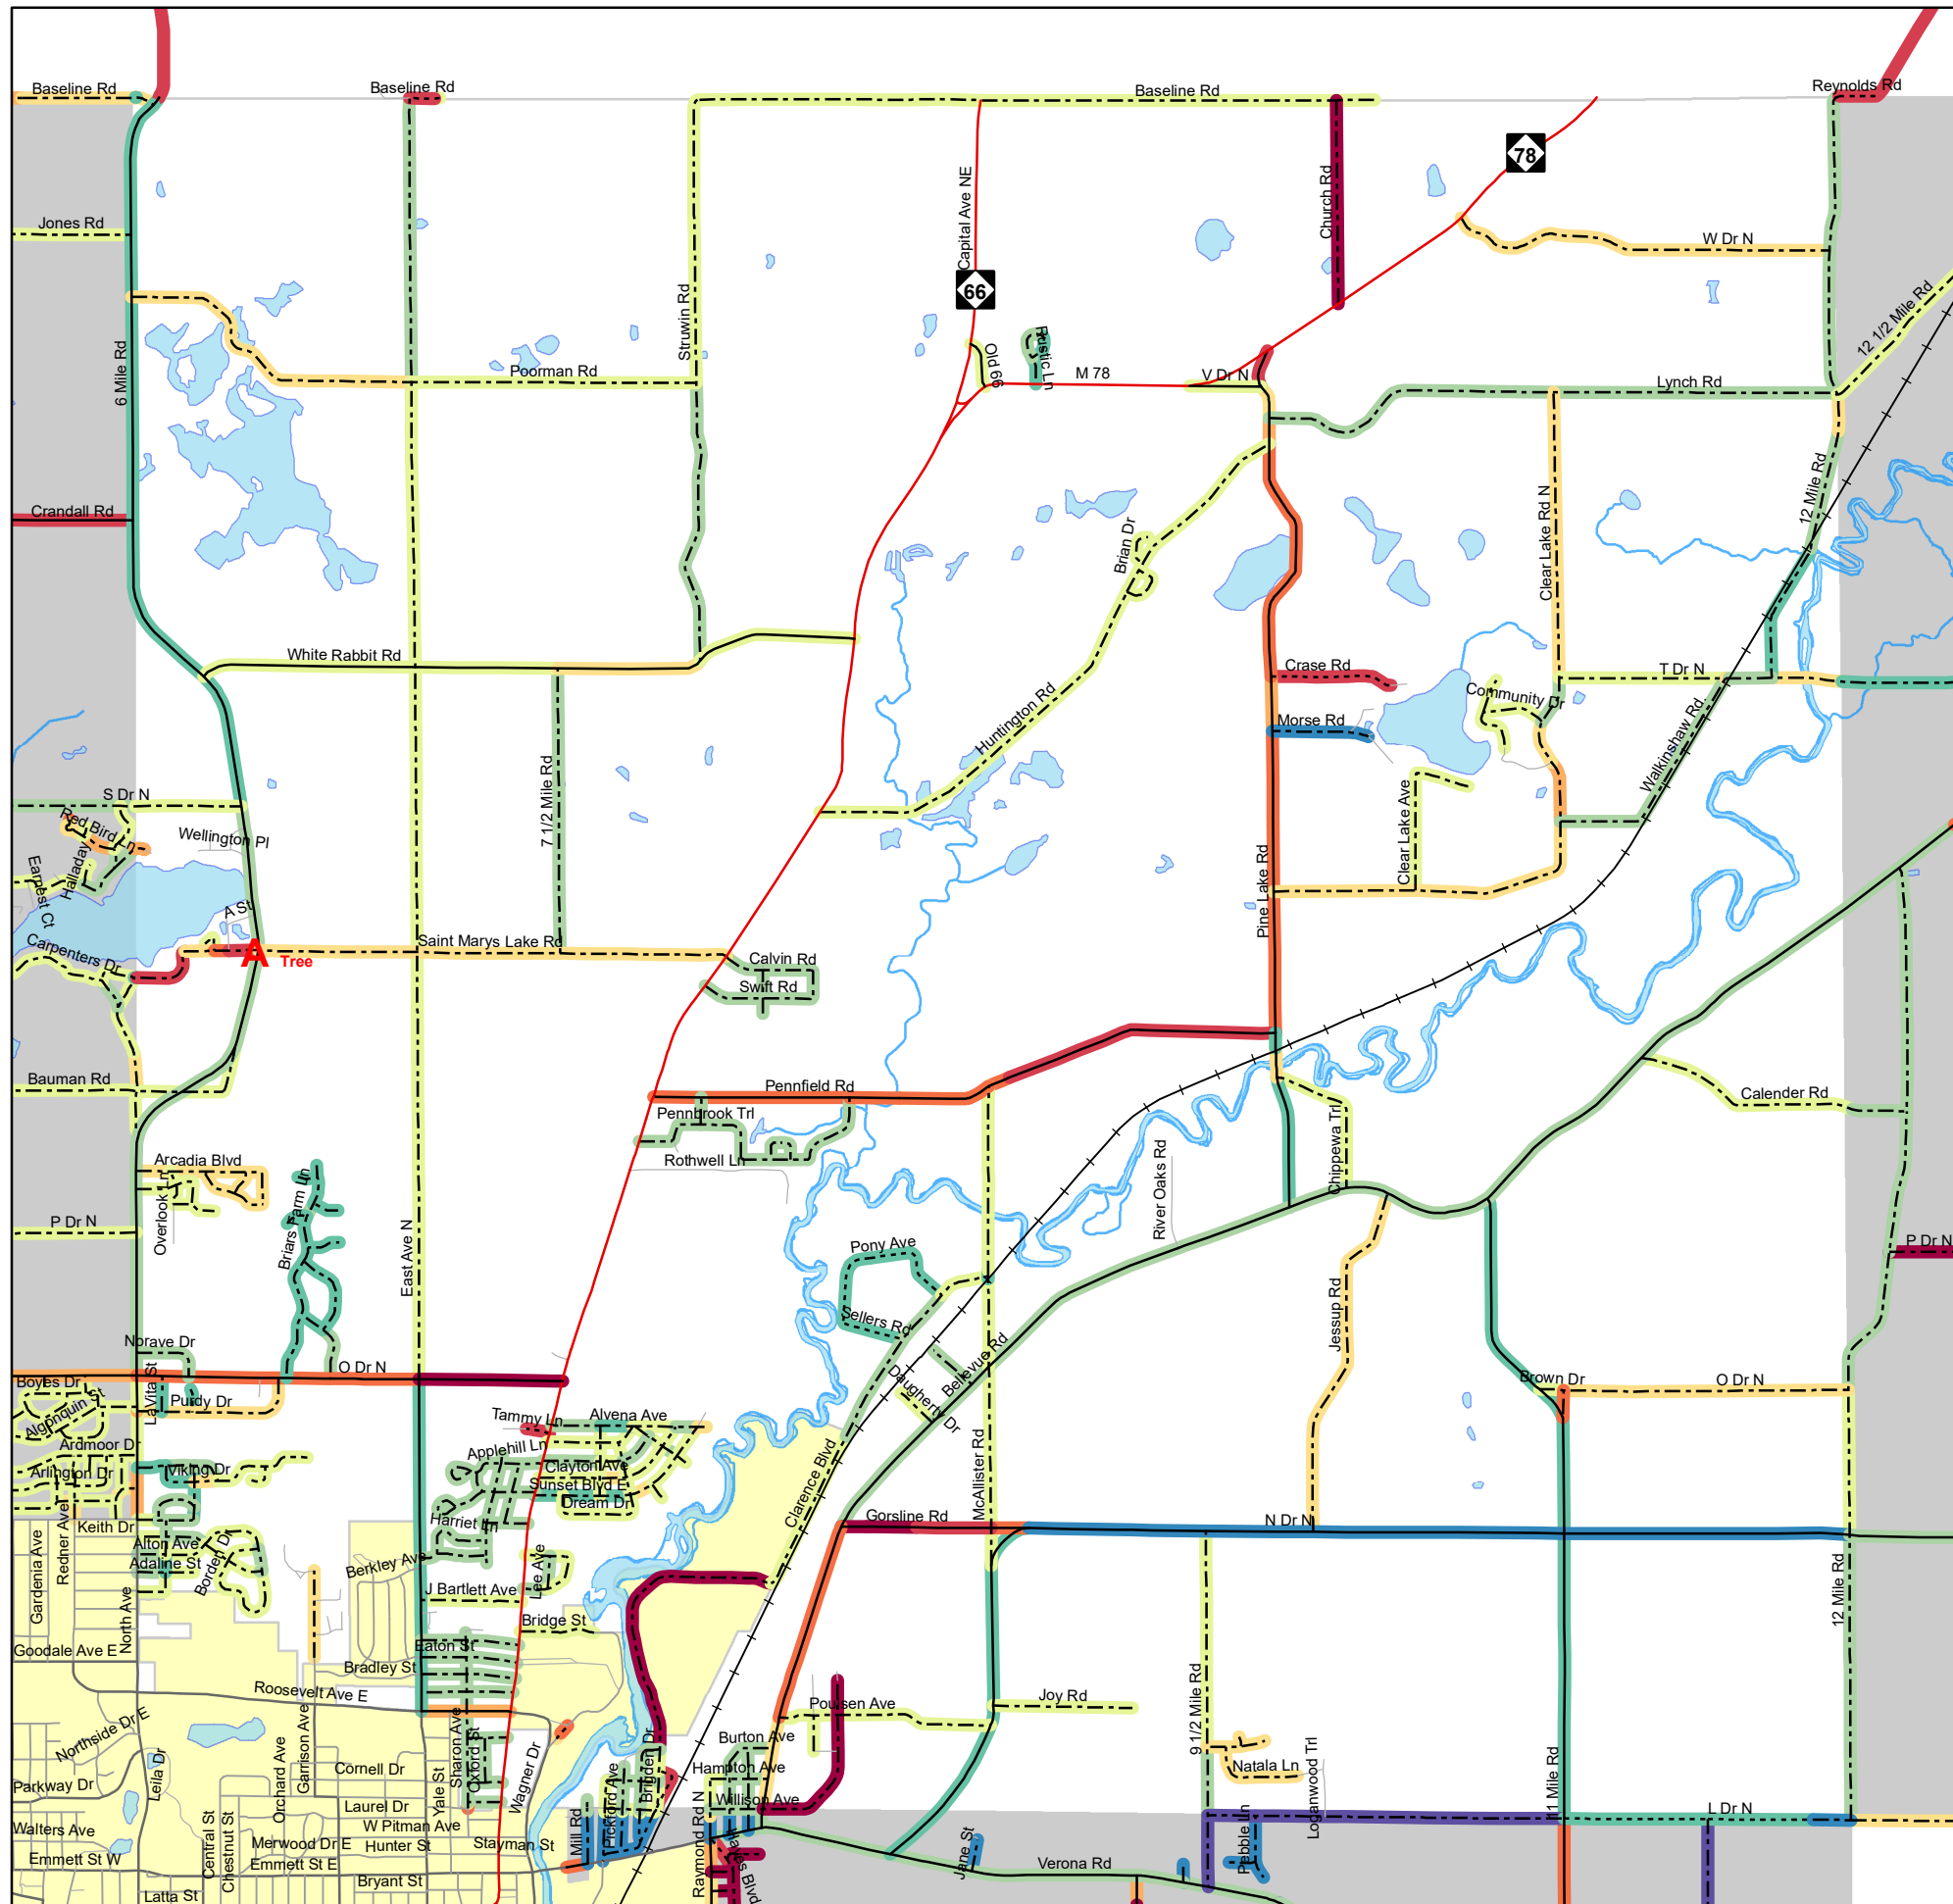

Pennfield Township

Paser Ratings as of 2020 Project Season Completion

DRAFT

Paser Ratings

- | | |
|--------------------|----------------------------|
| 10 - New (6) | 5 - Fair (61) |
| 9 - Excellent (25) | 4 - Fair (18) |
| 8 - Very Good (76) | 3 - Poor (26) |
| 7 - Good (181) | 2 - Very Poor (14) |
| 6 - Good (171) | 1 - Failed (22) |
| State Trunkline | County Local, Hard Surface |
| County Primary | County Local, Gravel |

Map Created by: Calhoun County GIS
 315 W Green St, Marshall MI 49068 | 269-781-0749
 Map Date: 12/9/2020