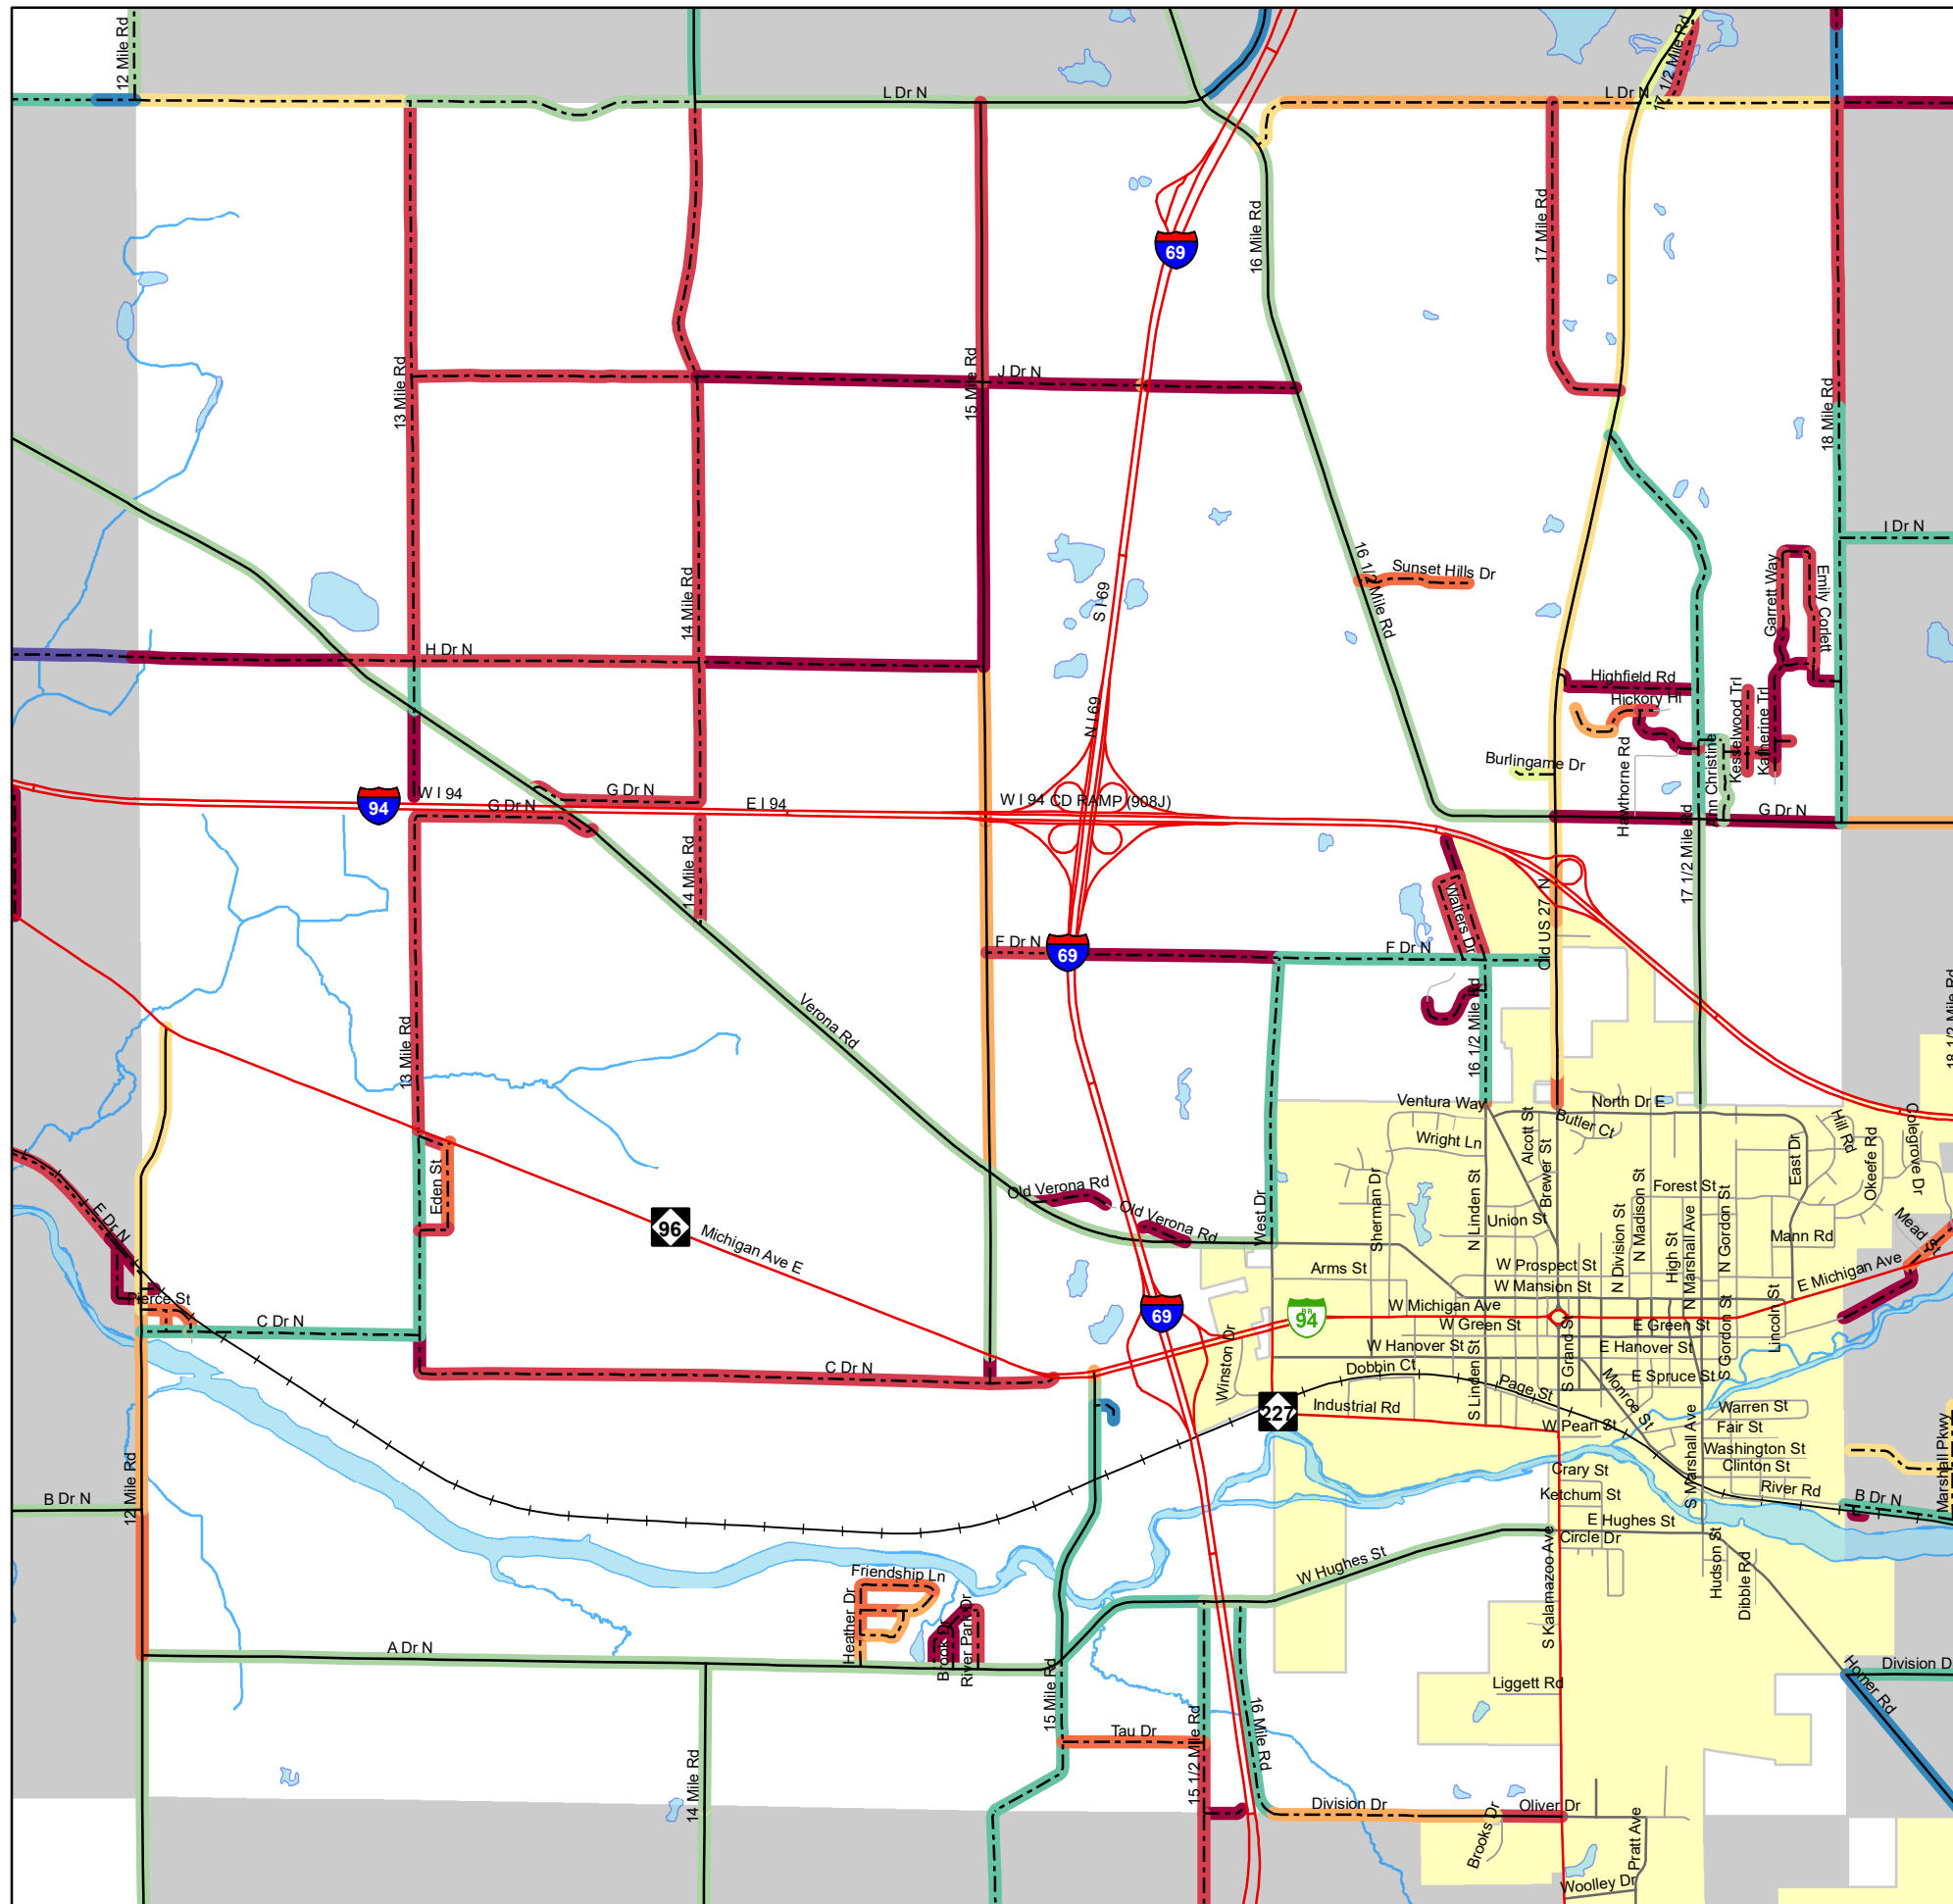

Marshall Township

Paser Ratings as of 2020 Project Season Completion

DRAFT

Paser Ratings

- 10 - New (1)
- 9 - Excellent (6)
- 8 - Very Good (42)
- 7 - Good (67)
- 6 - Good (6)
- 5 - Fair (30)
- 4 - Fair (26)
- 3 - Poor (27)
- 2 - Very Poor (48)
- 1 - Failed (48)
- State Trunkline
- County Local, Hard Surface
- County Primary
- County Local, Gravel

Map Created by: Calhoun County GIS
315 W Green St, Marshall MI 49068 | 269-781-0749
Map Date: 12/9/2020