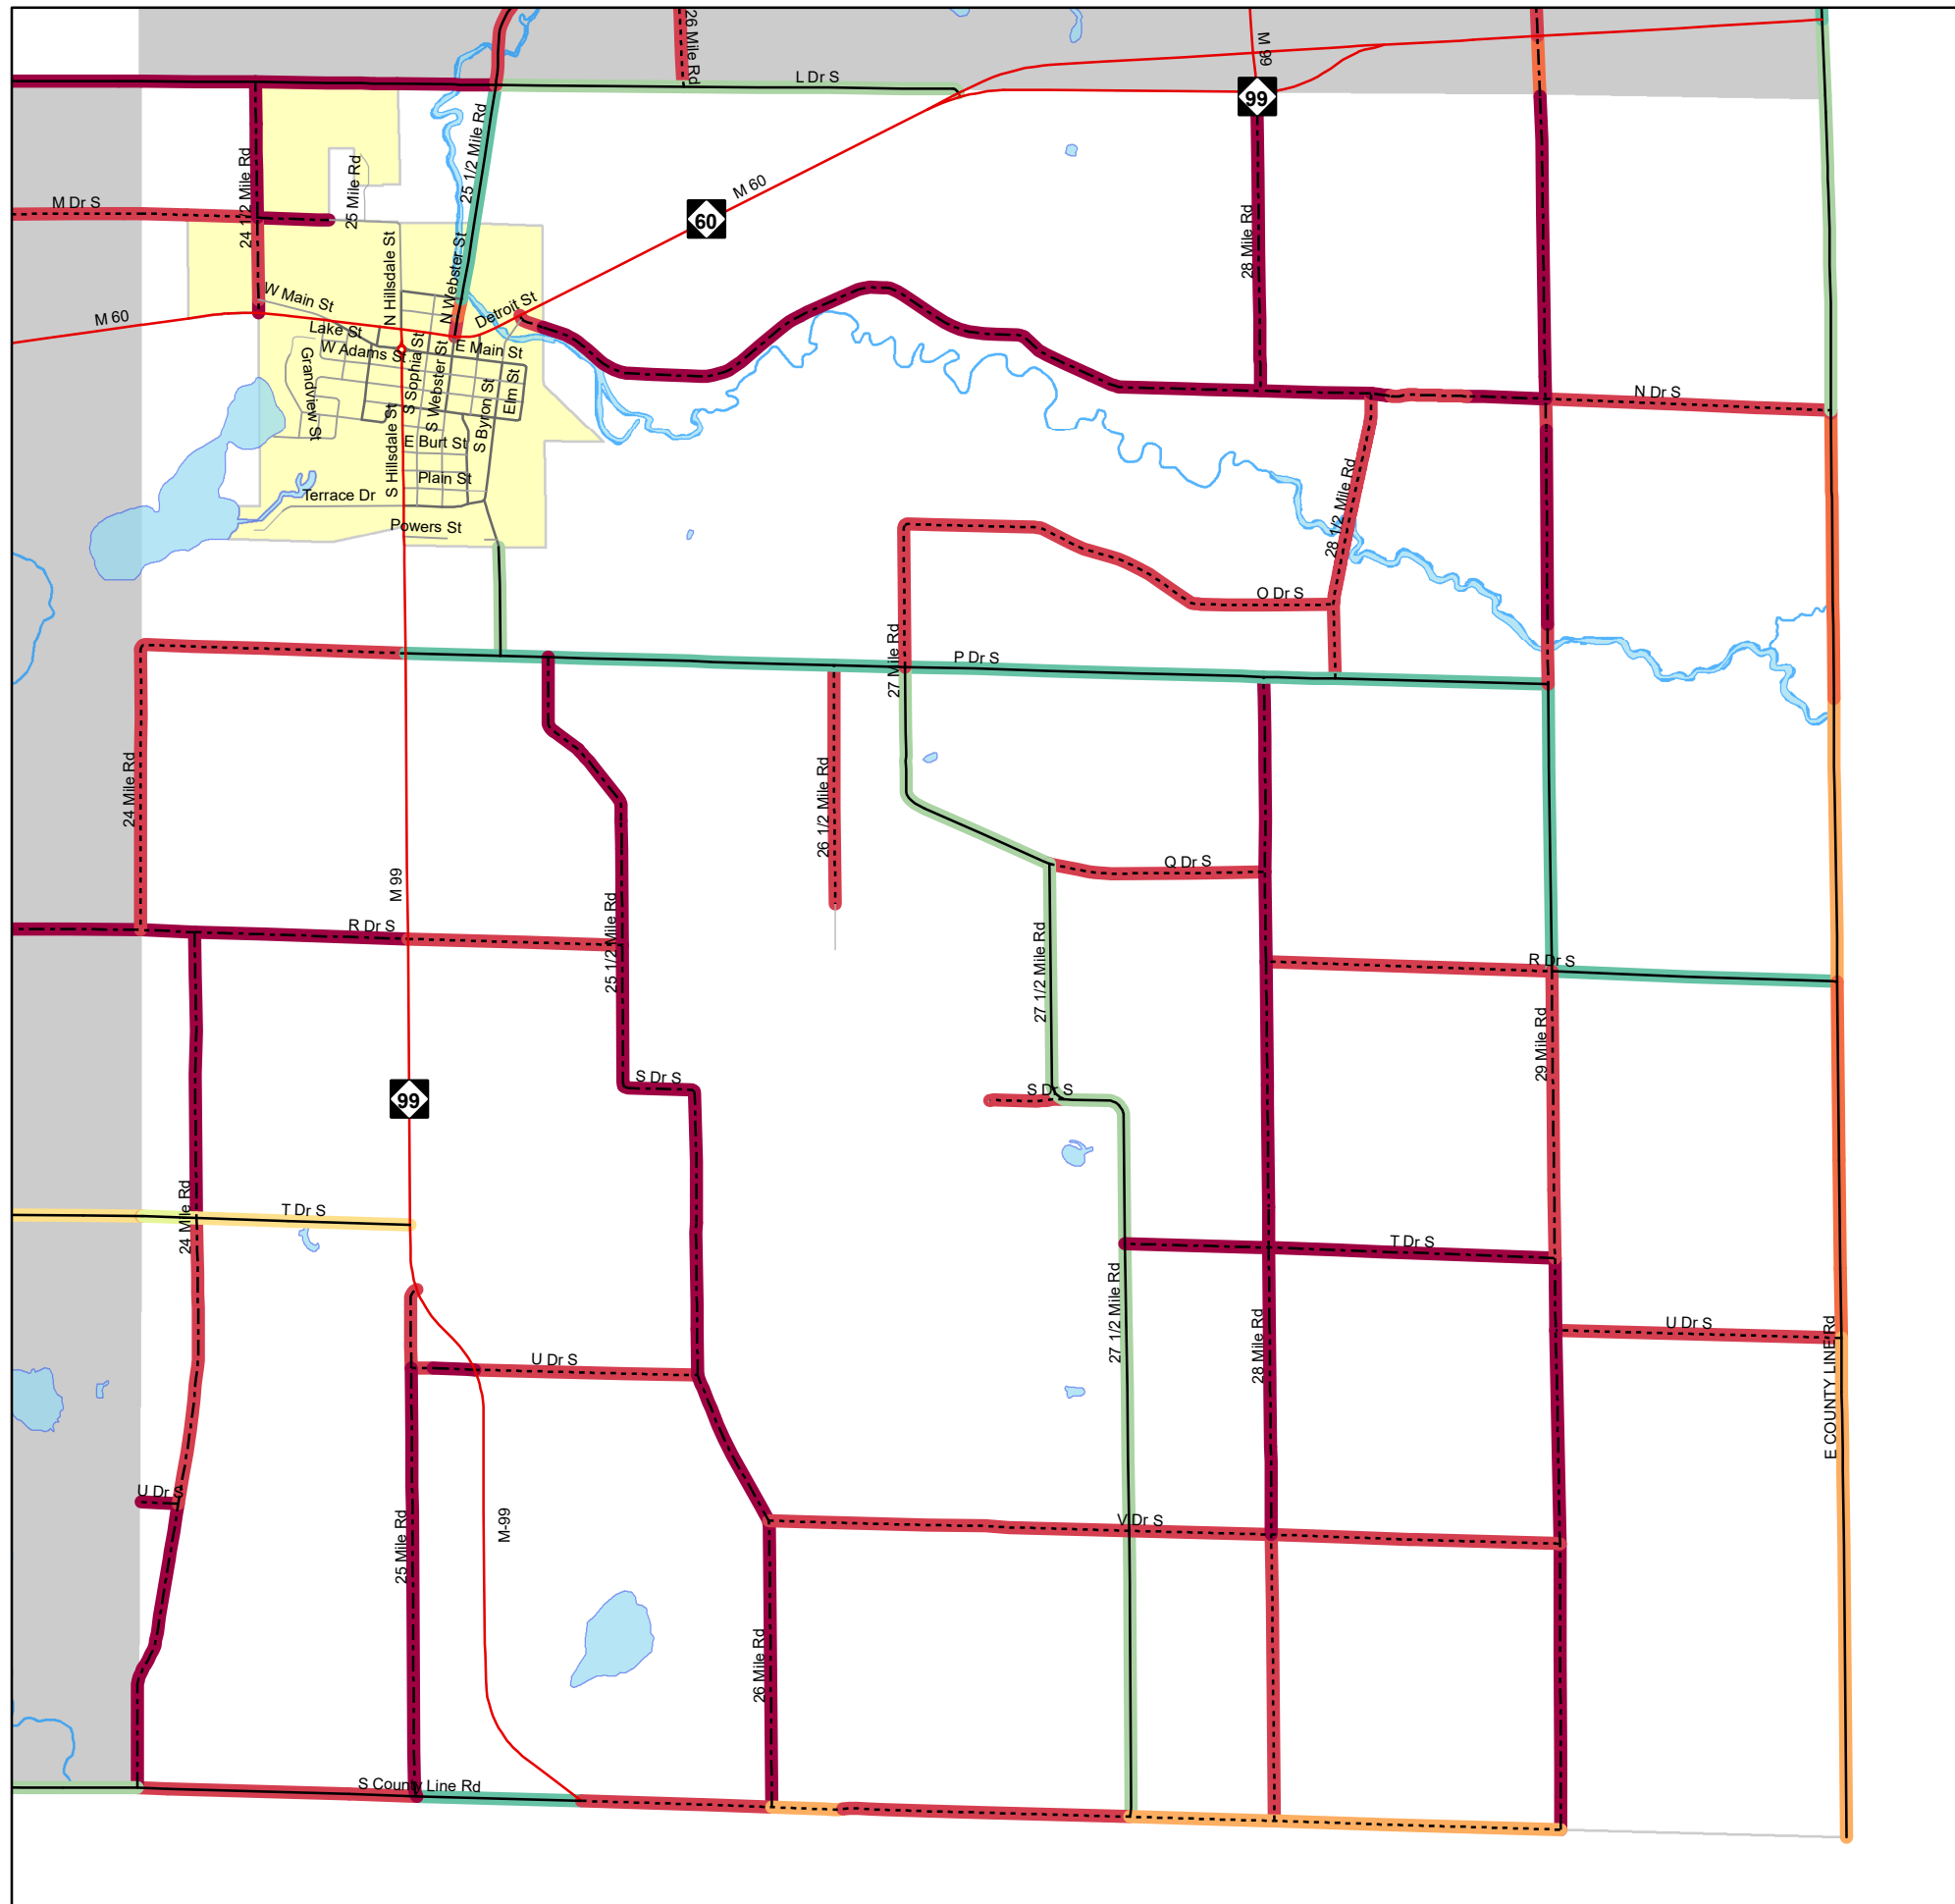

Homer Township

Paser Ratings as of 2020 Project Season Completion

DRAFT

Paser Ratings

- | | |
|--------------------|----------------------------|
| 10 - New (0) | 5 - Fair (4) |
| 9 - Excellent (0) | 4 - Fair (8) |
| 8 - Very Good (13) | 3 - Poor (6) |
| 7 - Good (16) | 2 - Very Poor (43) |
| 6 - Good (1) | 1 - Failed (55) |
| State Trunkline | County Local, Hard Surface |
| County Primary | County Local, Gravel |

Map Created by: Calhoun County GIS
 315 W Green St, Marshall MI 49068 | 269-781-0749
 Map Date: 12/9/2020