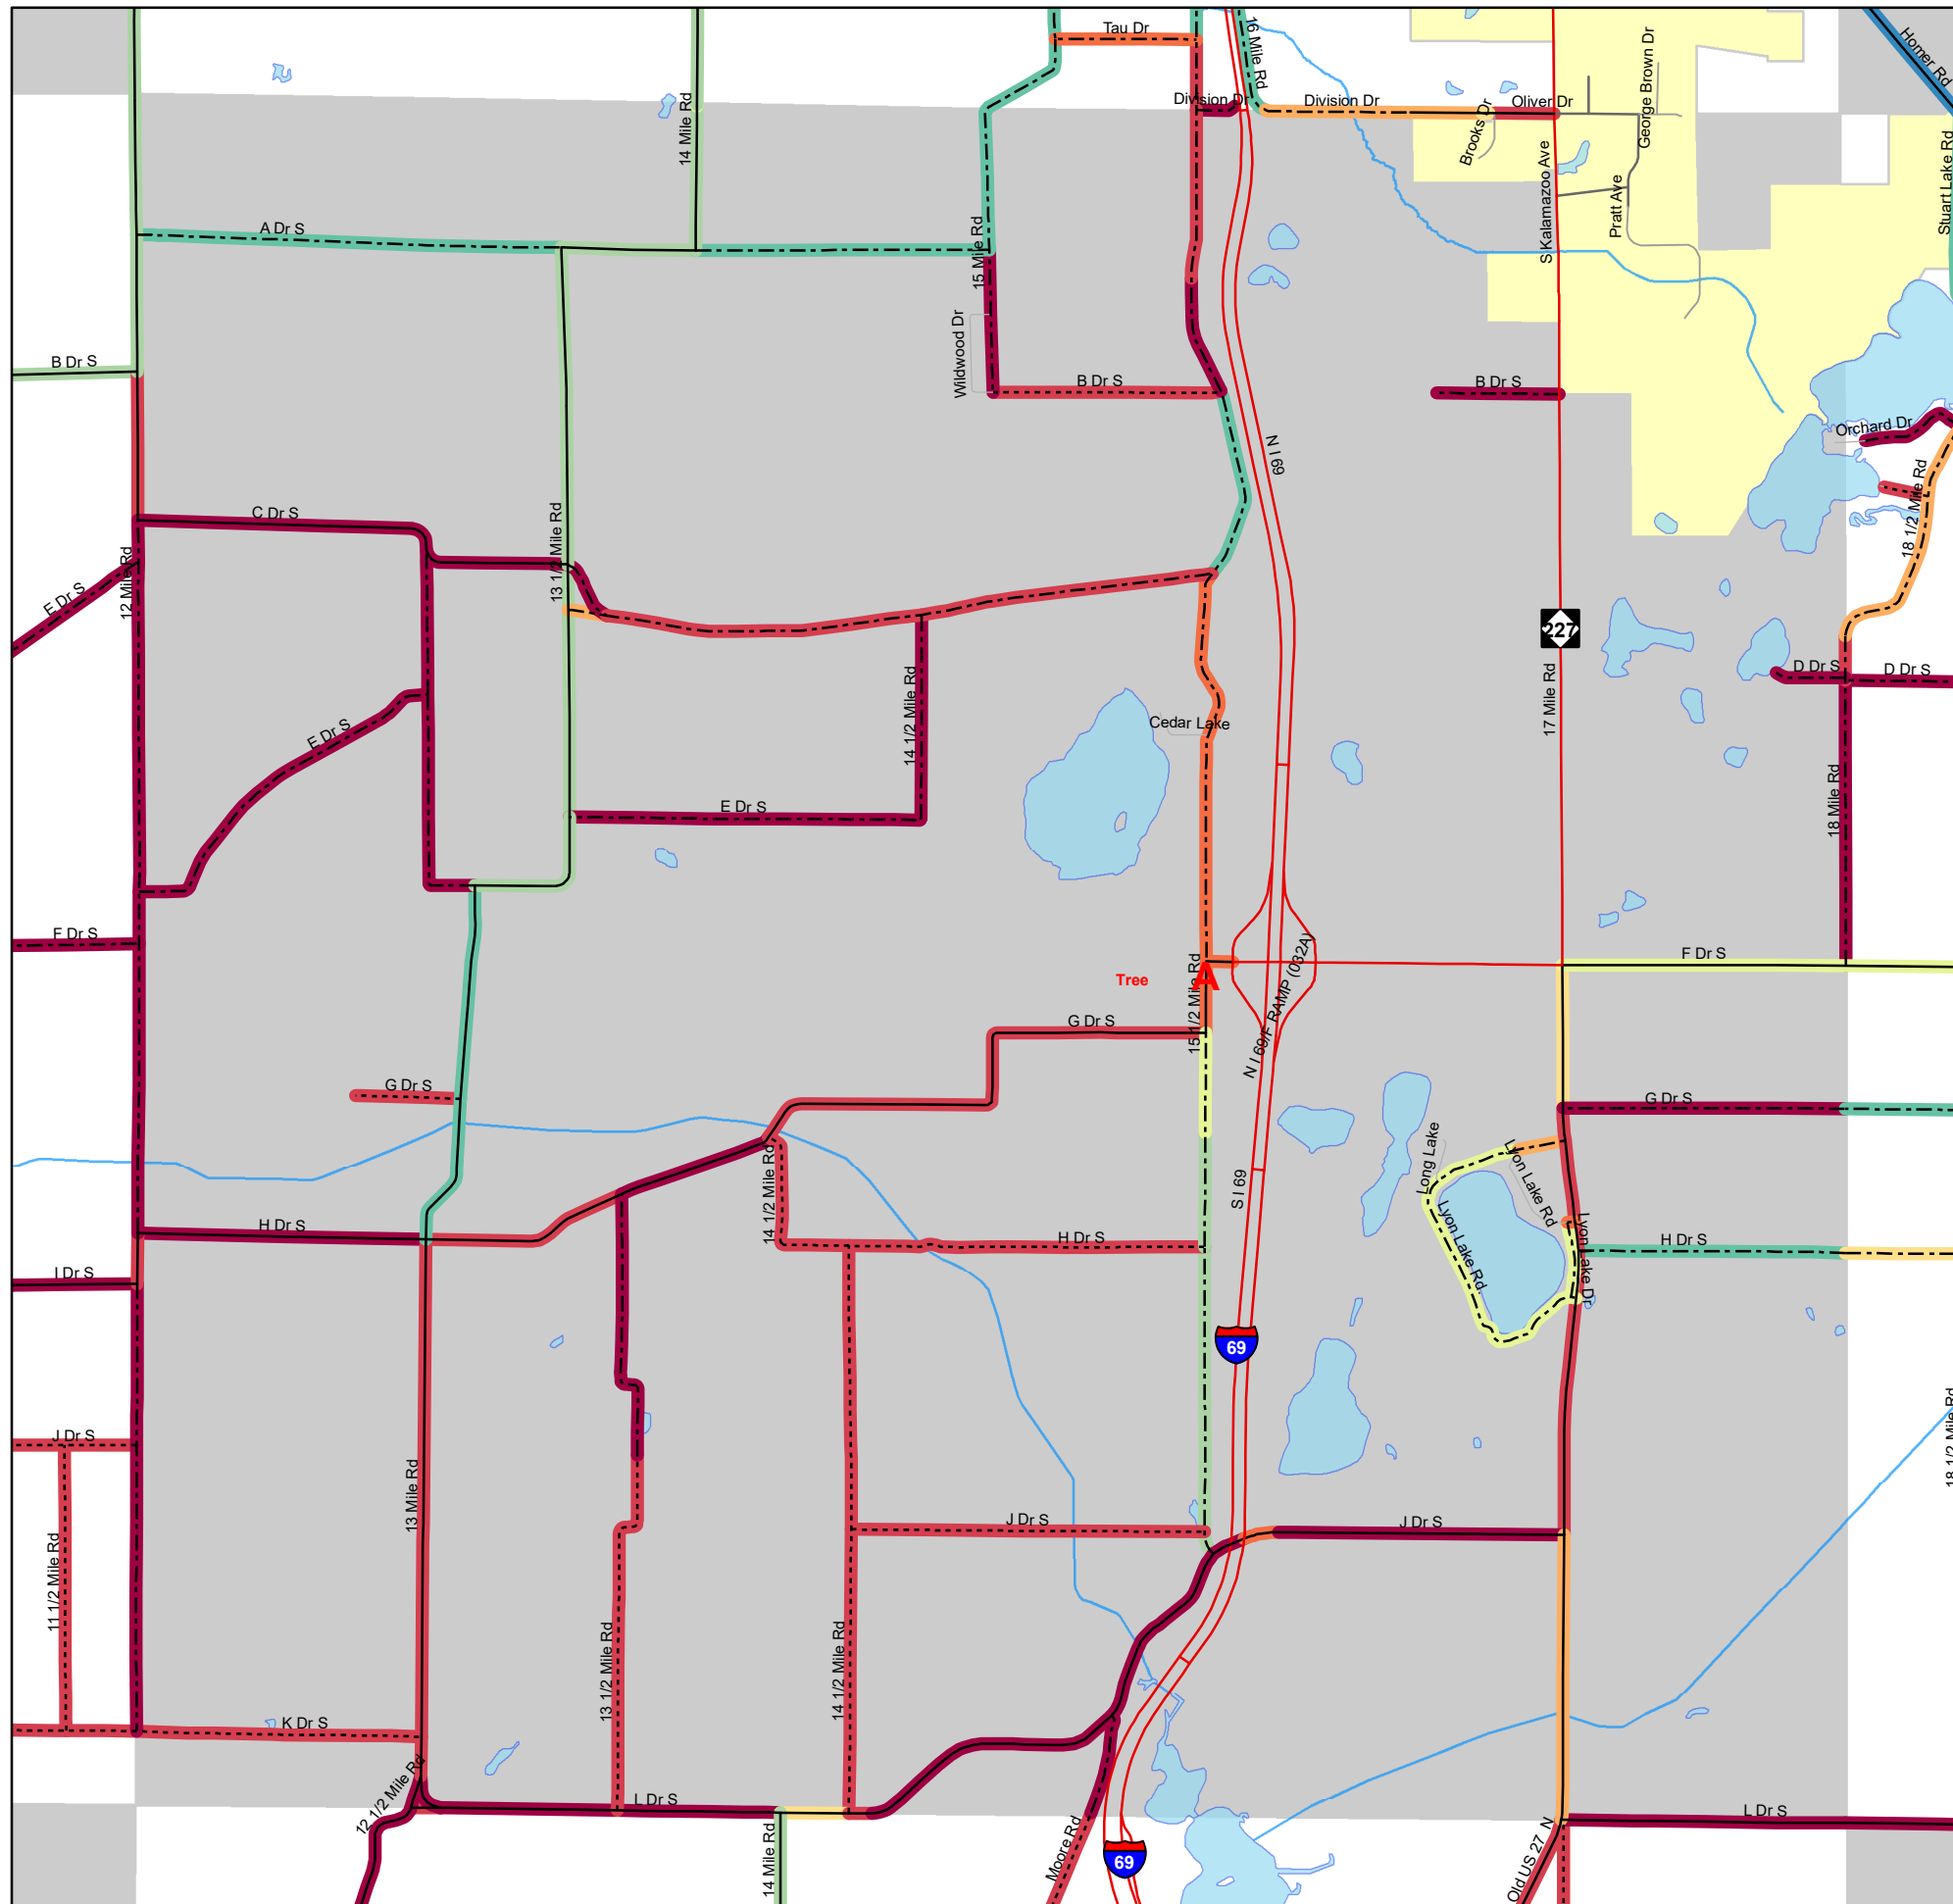

Fredonia Township

Paser Ratings as of 2020 Project Season Completion

DRAFT

Paser Ratings

- 10 - New (0)
 - 9 - Excellent (2)
 - 8 - Very Good (16)
 - 7 - Good (17)
 - 6 - Good (9)
 - 5 - Fair (5)
 - 4 - Fair (9)
 - 3 - Poor (7)
 - 2 - Very Poor (40)
 - 1 - Failed (51)
- State Trunkline
 County Local, Hard Surface
 County Primary
 County Local, Gravel

Map Created by: Calhoun County GIS
 315 W Green St, Marshall MI 49068 | 269-781-0749
 Map Date: 12/9/2020