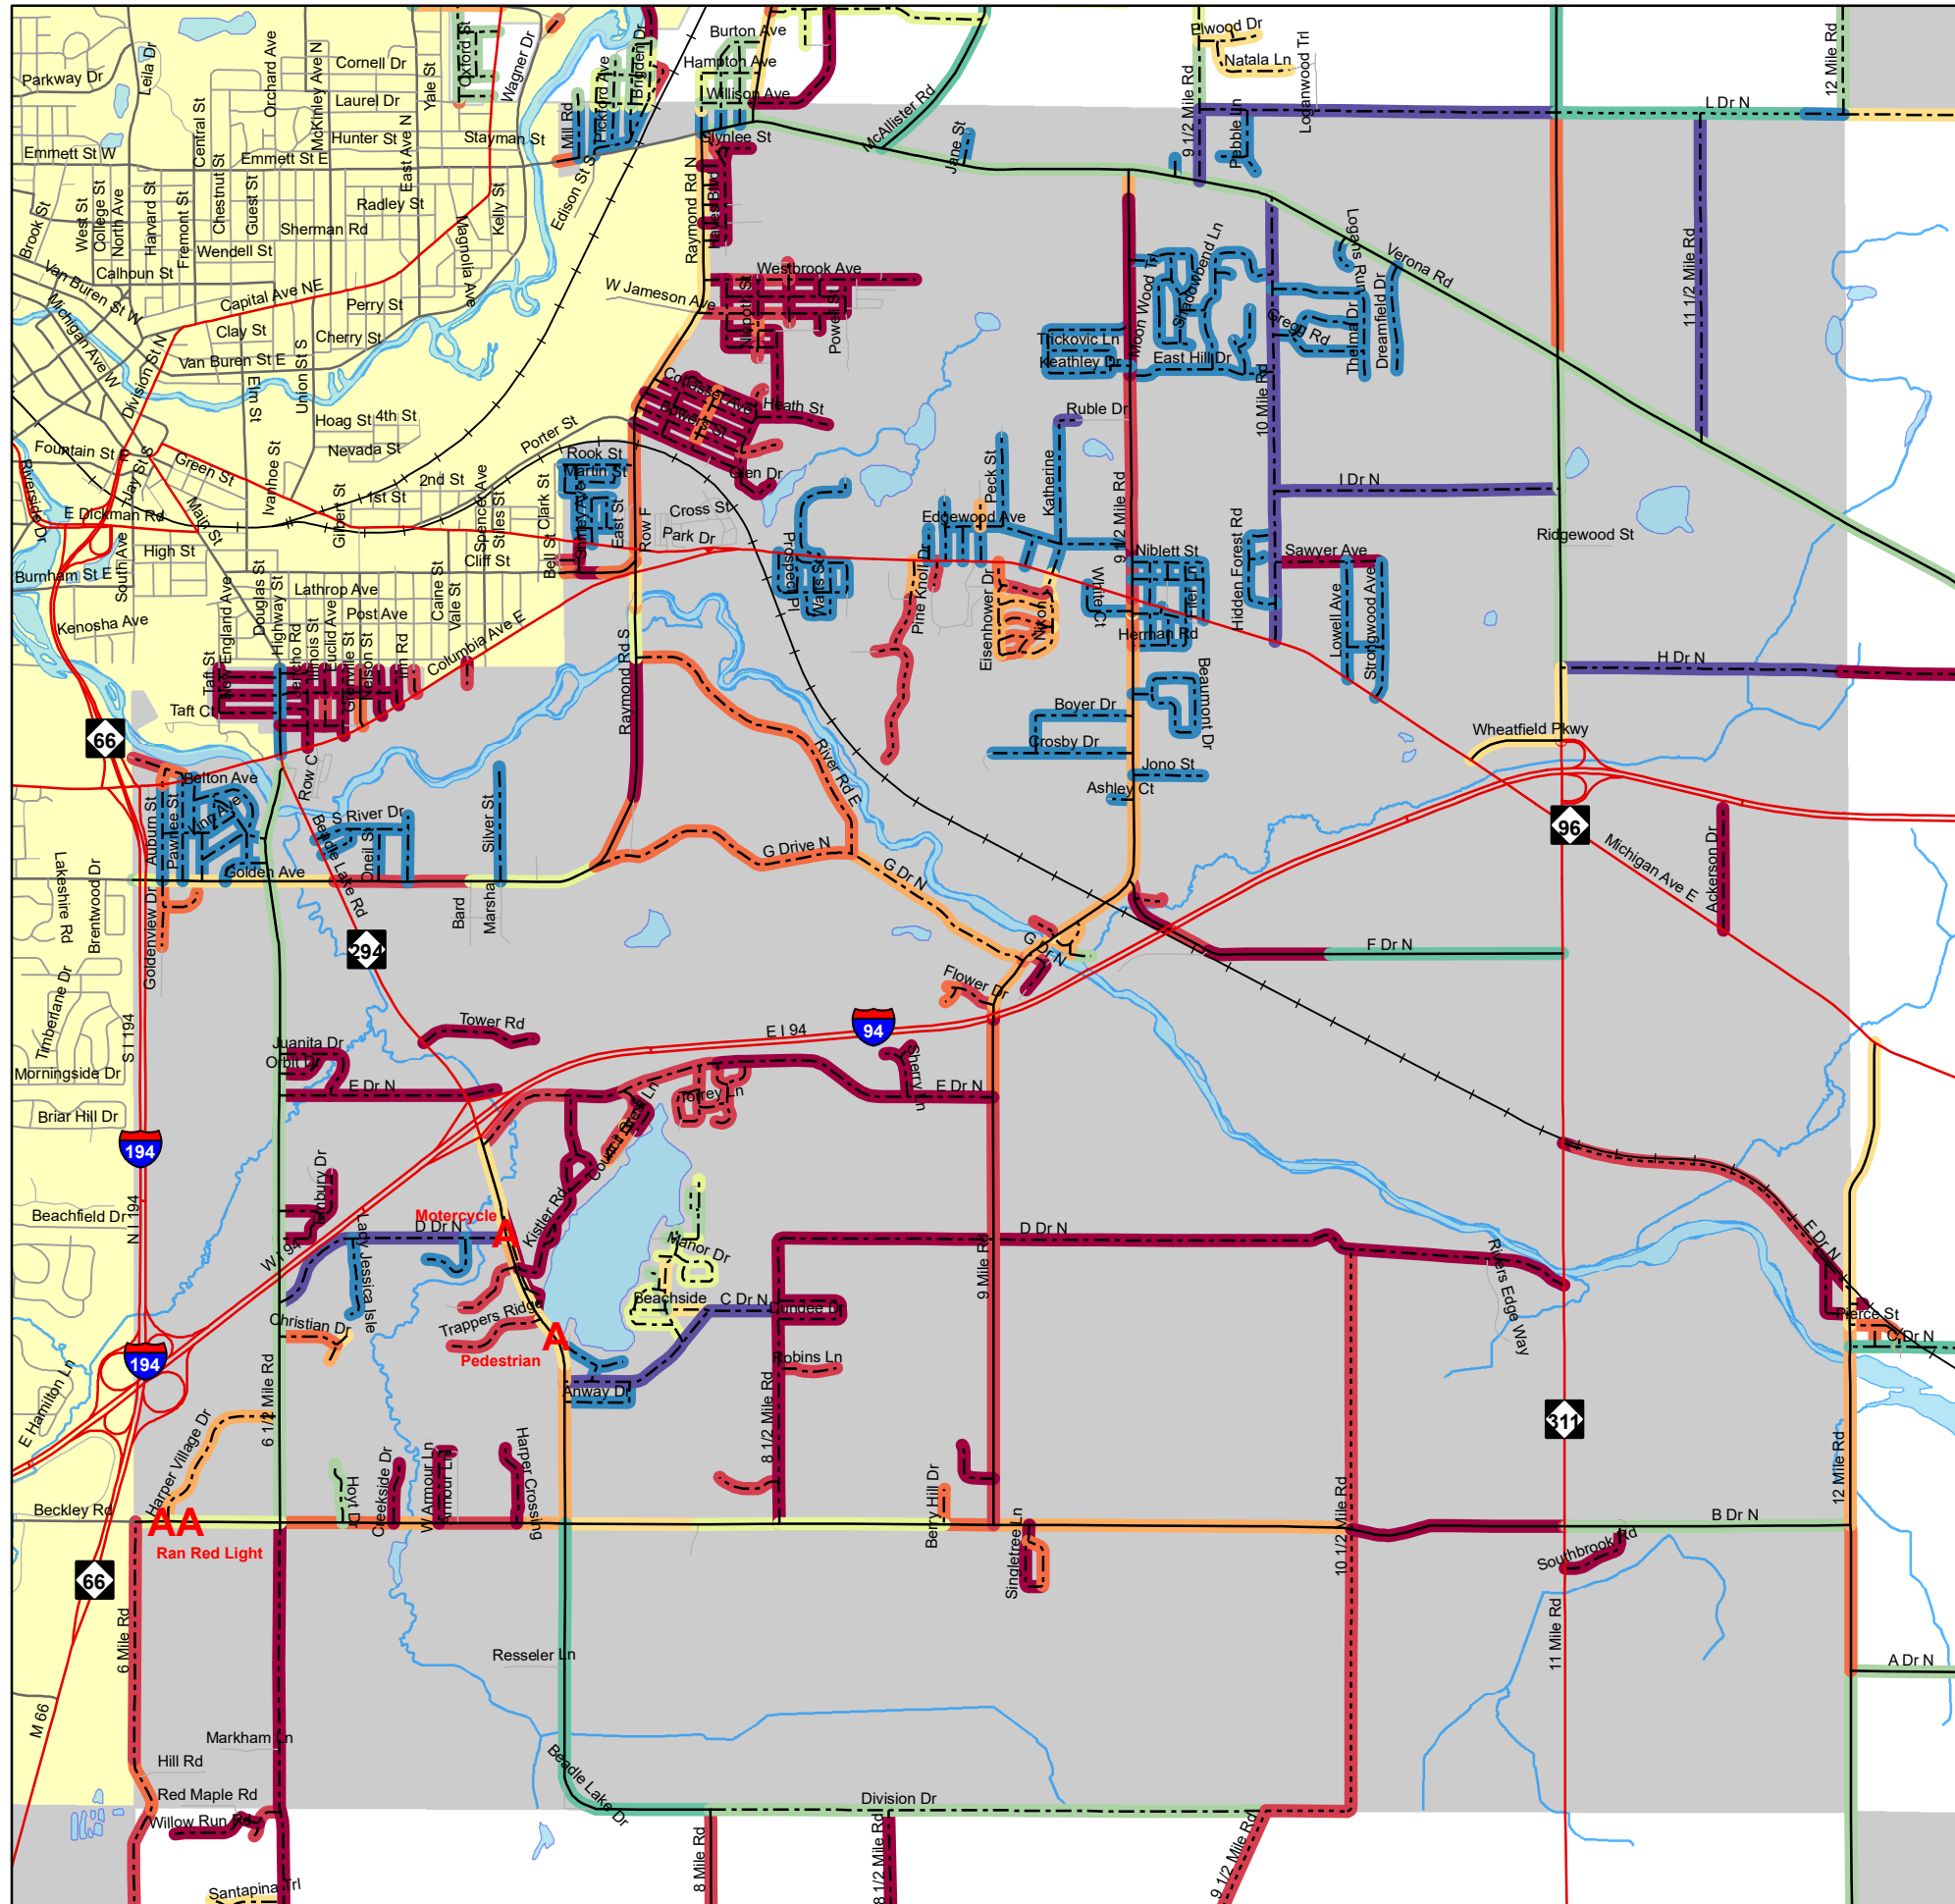

# Emmett Township

### Paser Ratings

- 10 - New (25)
  - 9 - Excellent (200)
  - 8 - Very Good (17)
  - 7 - Good (96)
  - 6 - Good (46)
  - 5 - Fair (58)
  - 4 - Fair (51)
  - 3 - Poor (55)
  - 2 - Very Poor (80)
  - 1 - Failed (197)
- State Trunkline   
  County Local, Hard Surface  
 County Primary   
  County Local, Gravel

Map Created by: Calhoun County GIS  
 315 W Green St, Marshall MI 49068 | 269-781-0749  
 Map Date: 12/9/2020