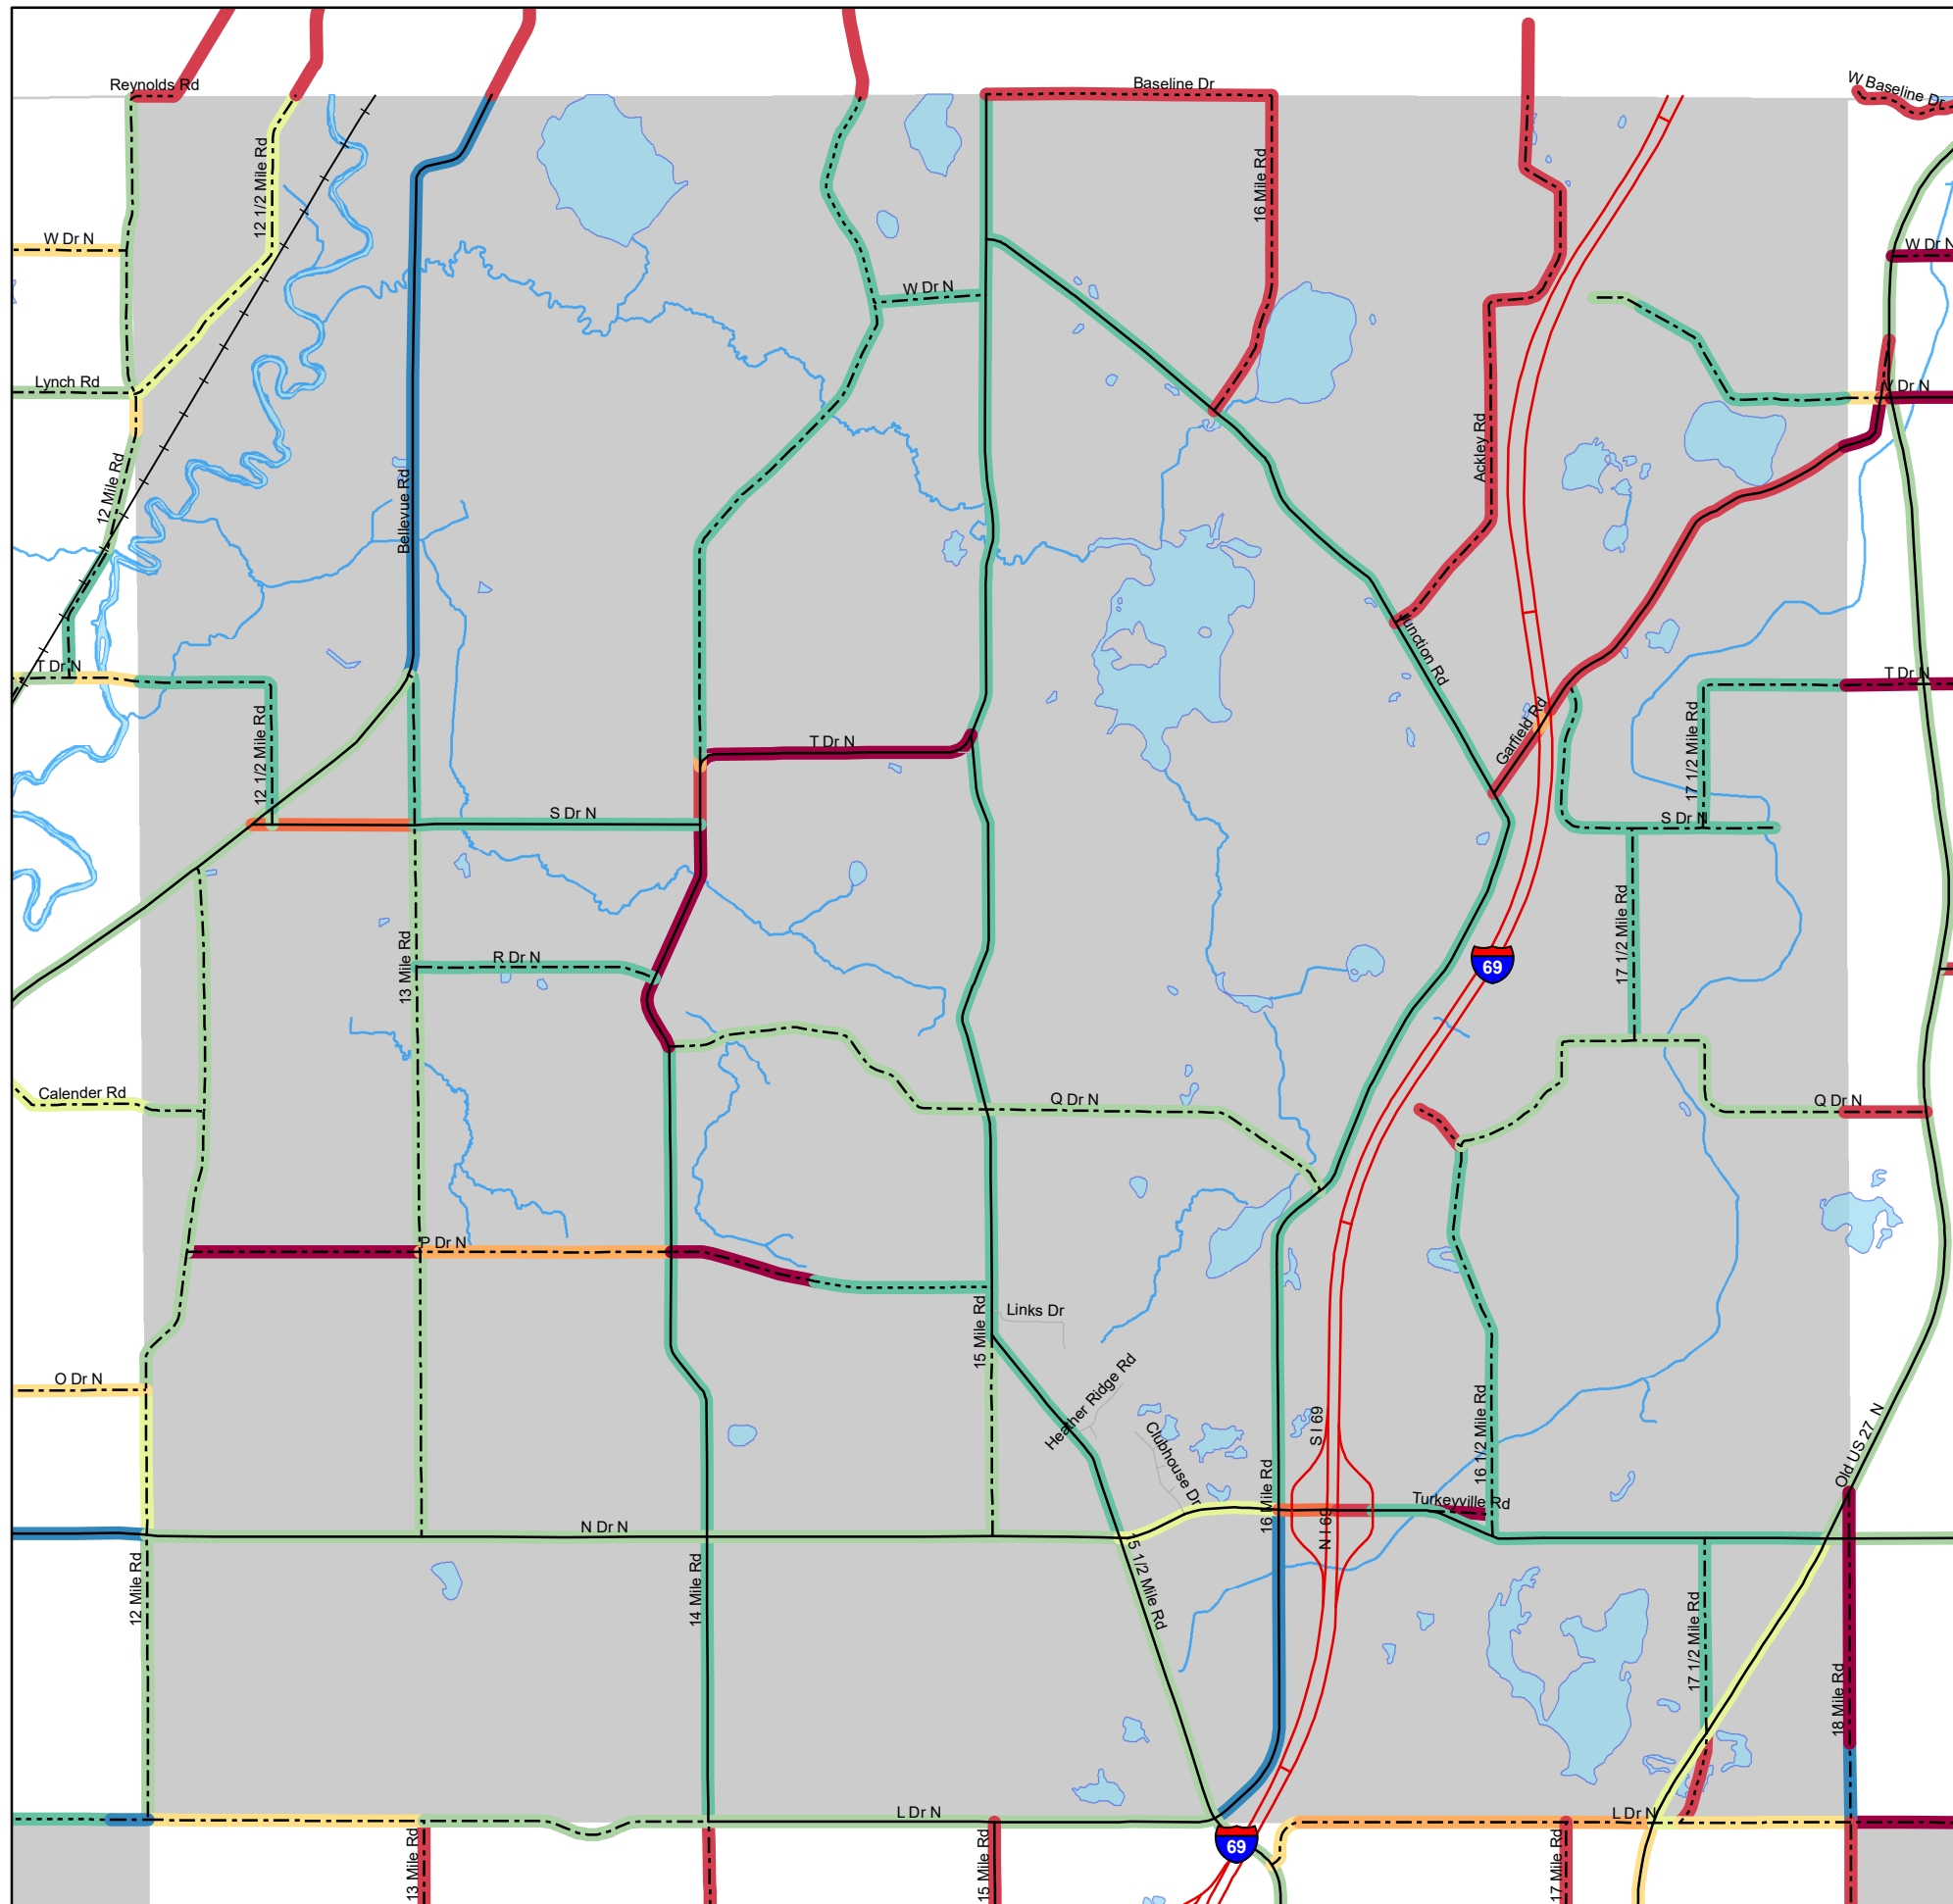

# Convis Township

### Paser Ratings

- |                    |                            |
|--------------------|----------------------------|
| 10 - New (0)       | 5 - Fair (11)              |
| 9 - Excellent (5)  | 4 - Fair (5)               |
| 8 - Very Good (47) | 3 - Poor (6)               |
| 7 - Good (54)      | 2 - Very Poor (30)         |
| 6 - Good (10)      | 1 - Failed (16)            |
| State Trunkline    | County Local, Hard Surface |
| County Primary     | County Local, Gravel       |