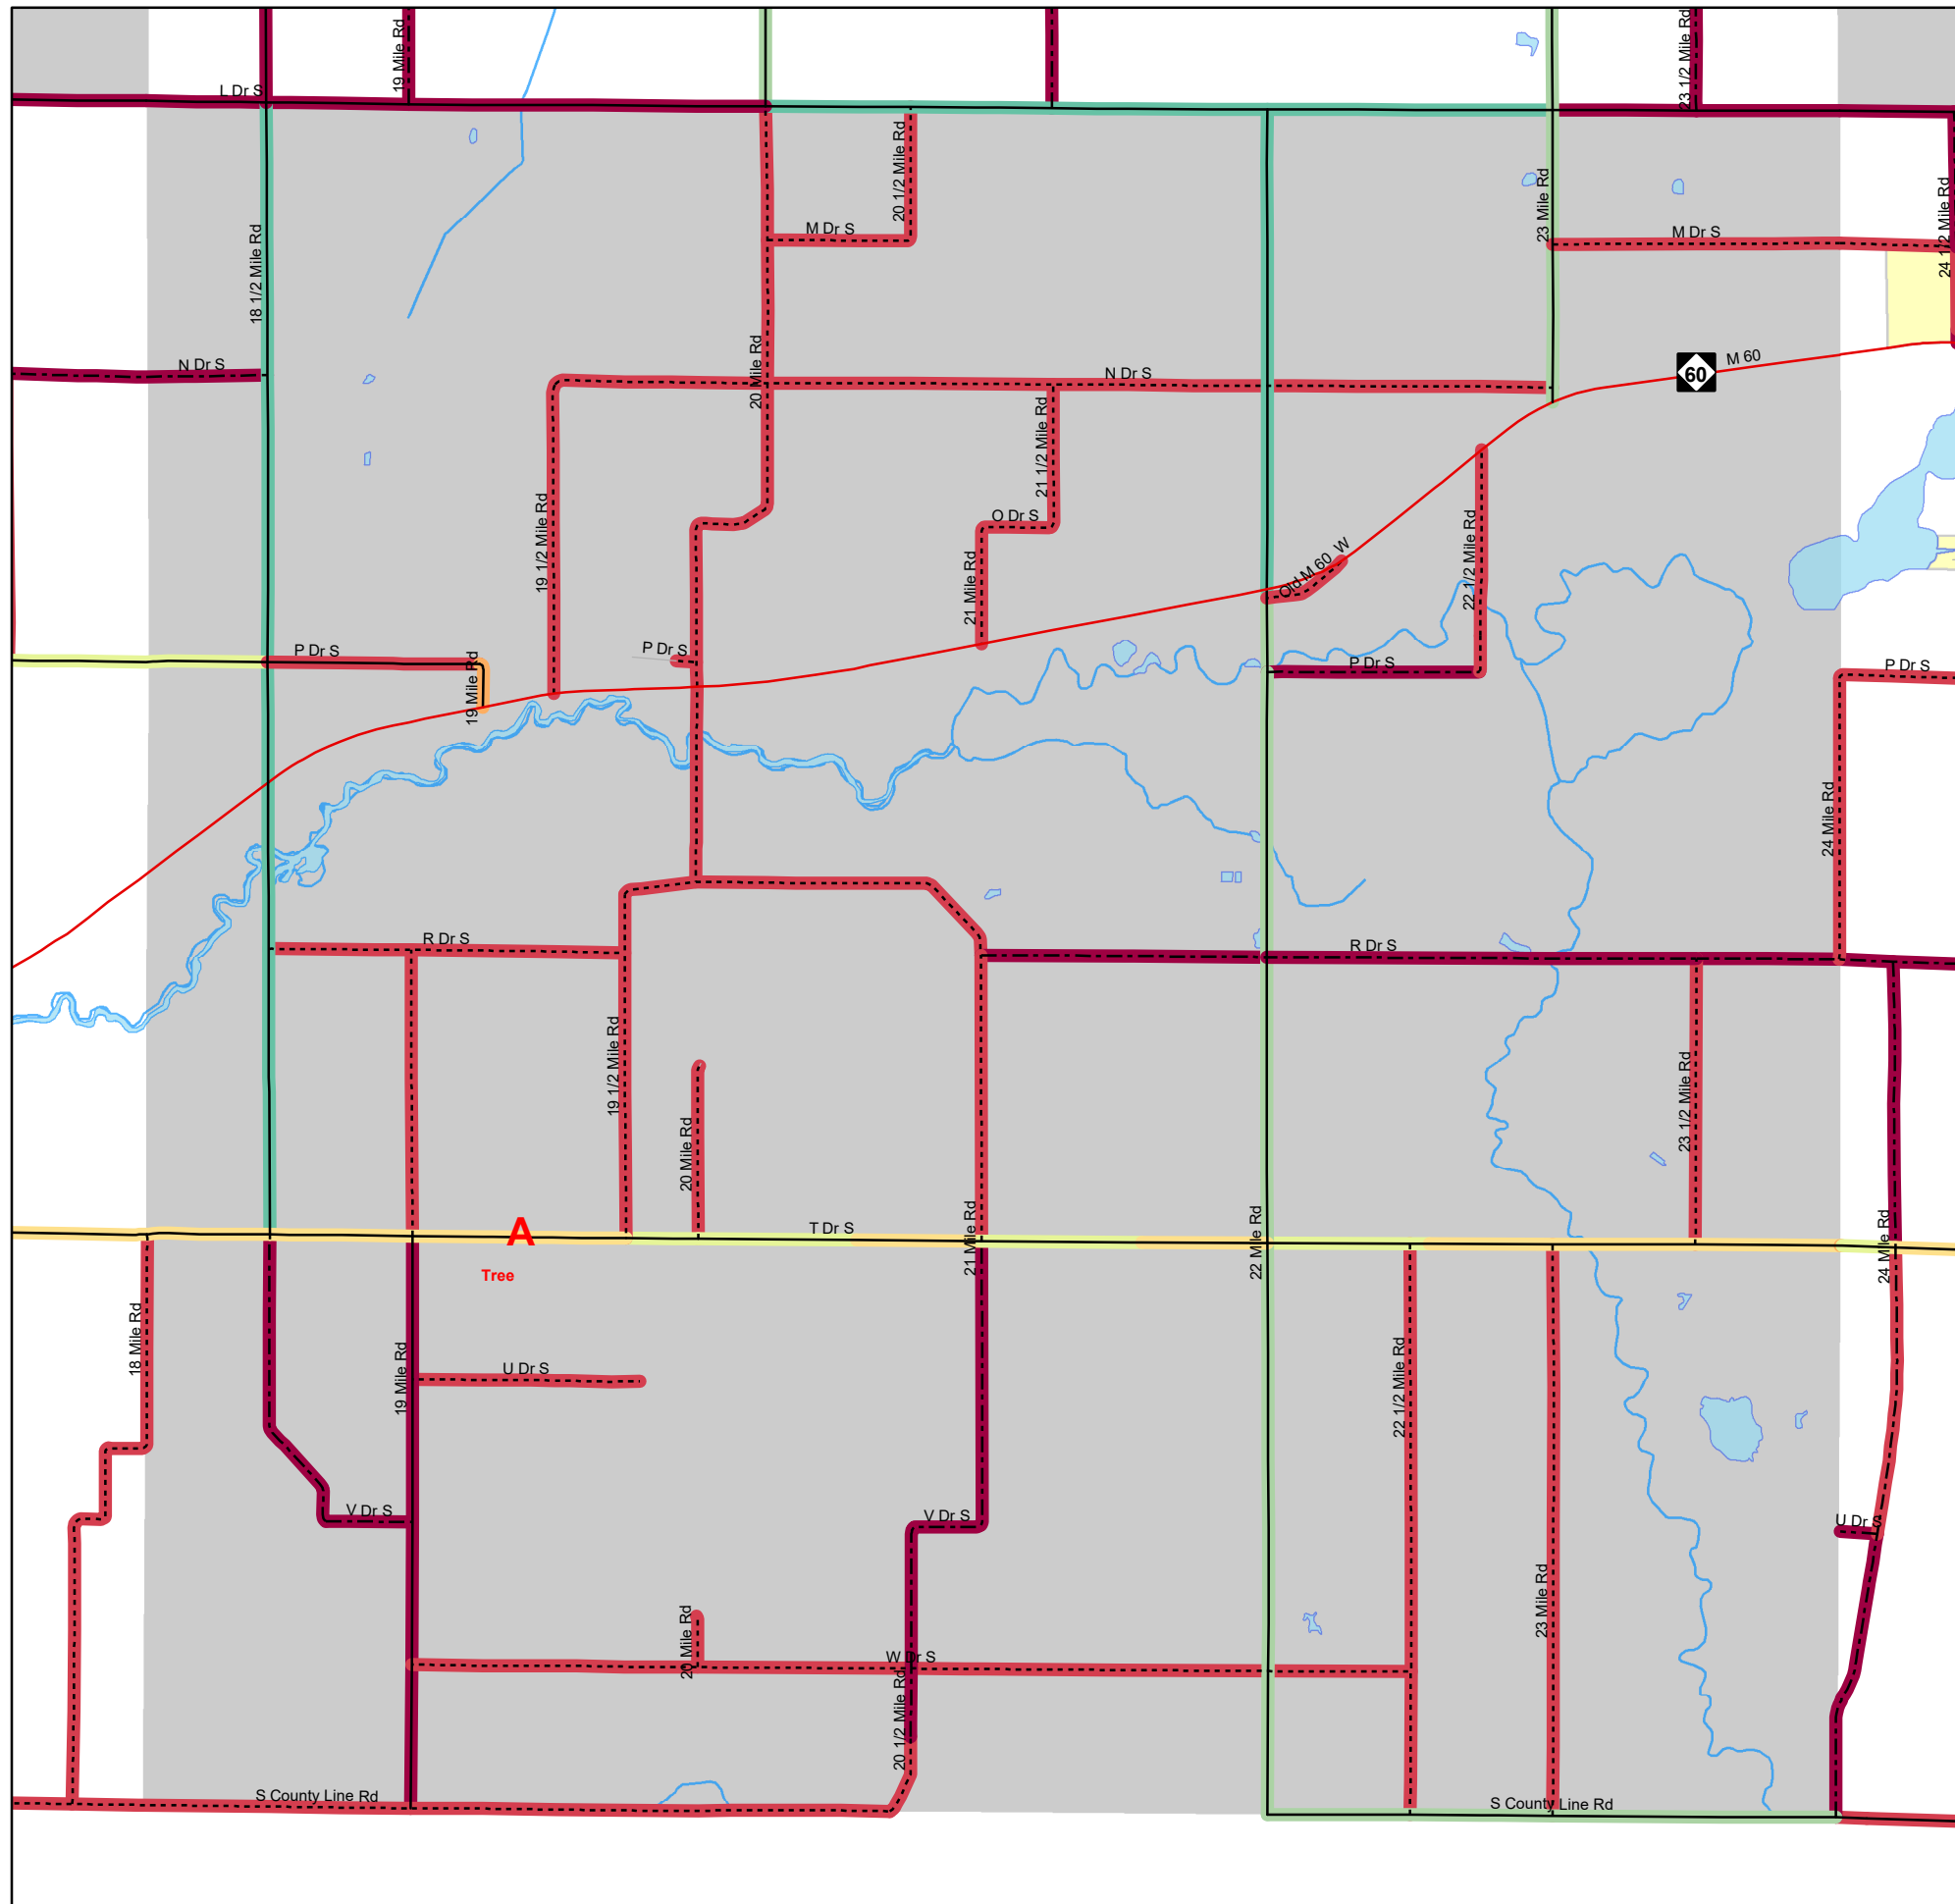

# Clarendon Township

### Paser Ratings

- |                    |                            |
|--------------------|----------------------------|
| 10 - New (0)       | 5 - Fair (14)              |
| 9 - Excellent (0)  | 4 - Fair (2)               |
| 8 - Very Good (12) | 3 - Poor (0)               |
| 7 - Good (16)      | 2 - Very Poor (58)         |
| 6 - Good (8)       | 1 - Failed (43)            |
| State Trunkline    | County Local, Hard Surface |
| County Primary     | County Local, Gravel       |

Map Created by: Calhoun County GIS  
 315 W Green St, Marshall MI 49068 | 269-781-0749  
 Map Date: 12/9/2020