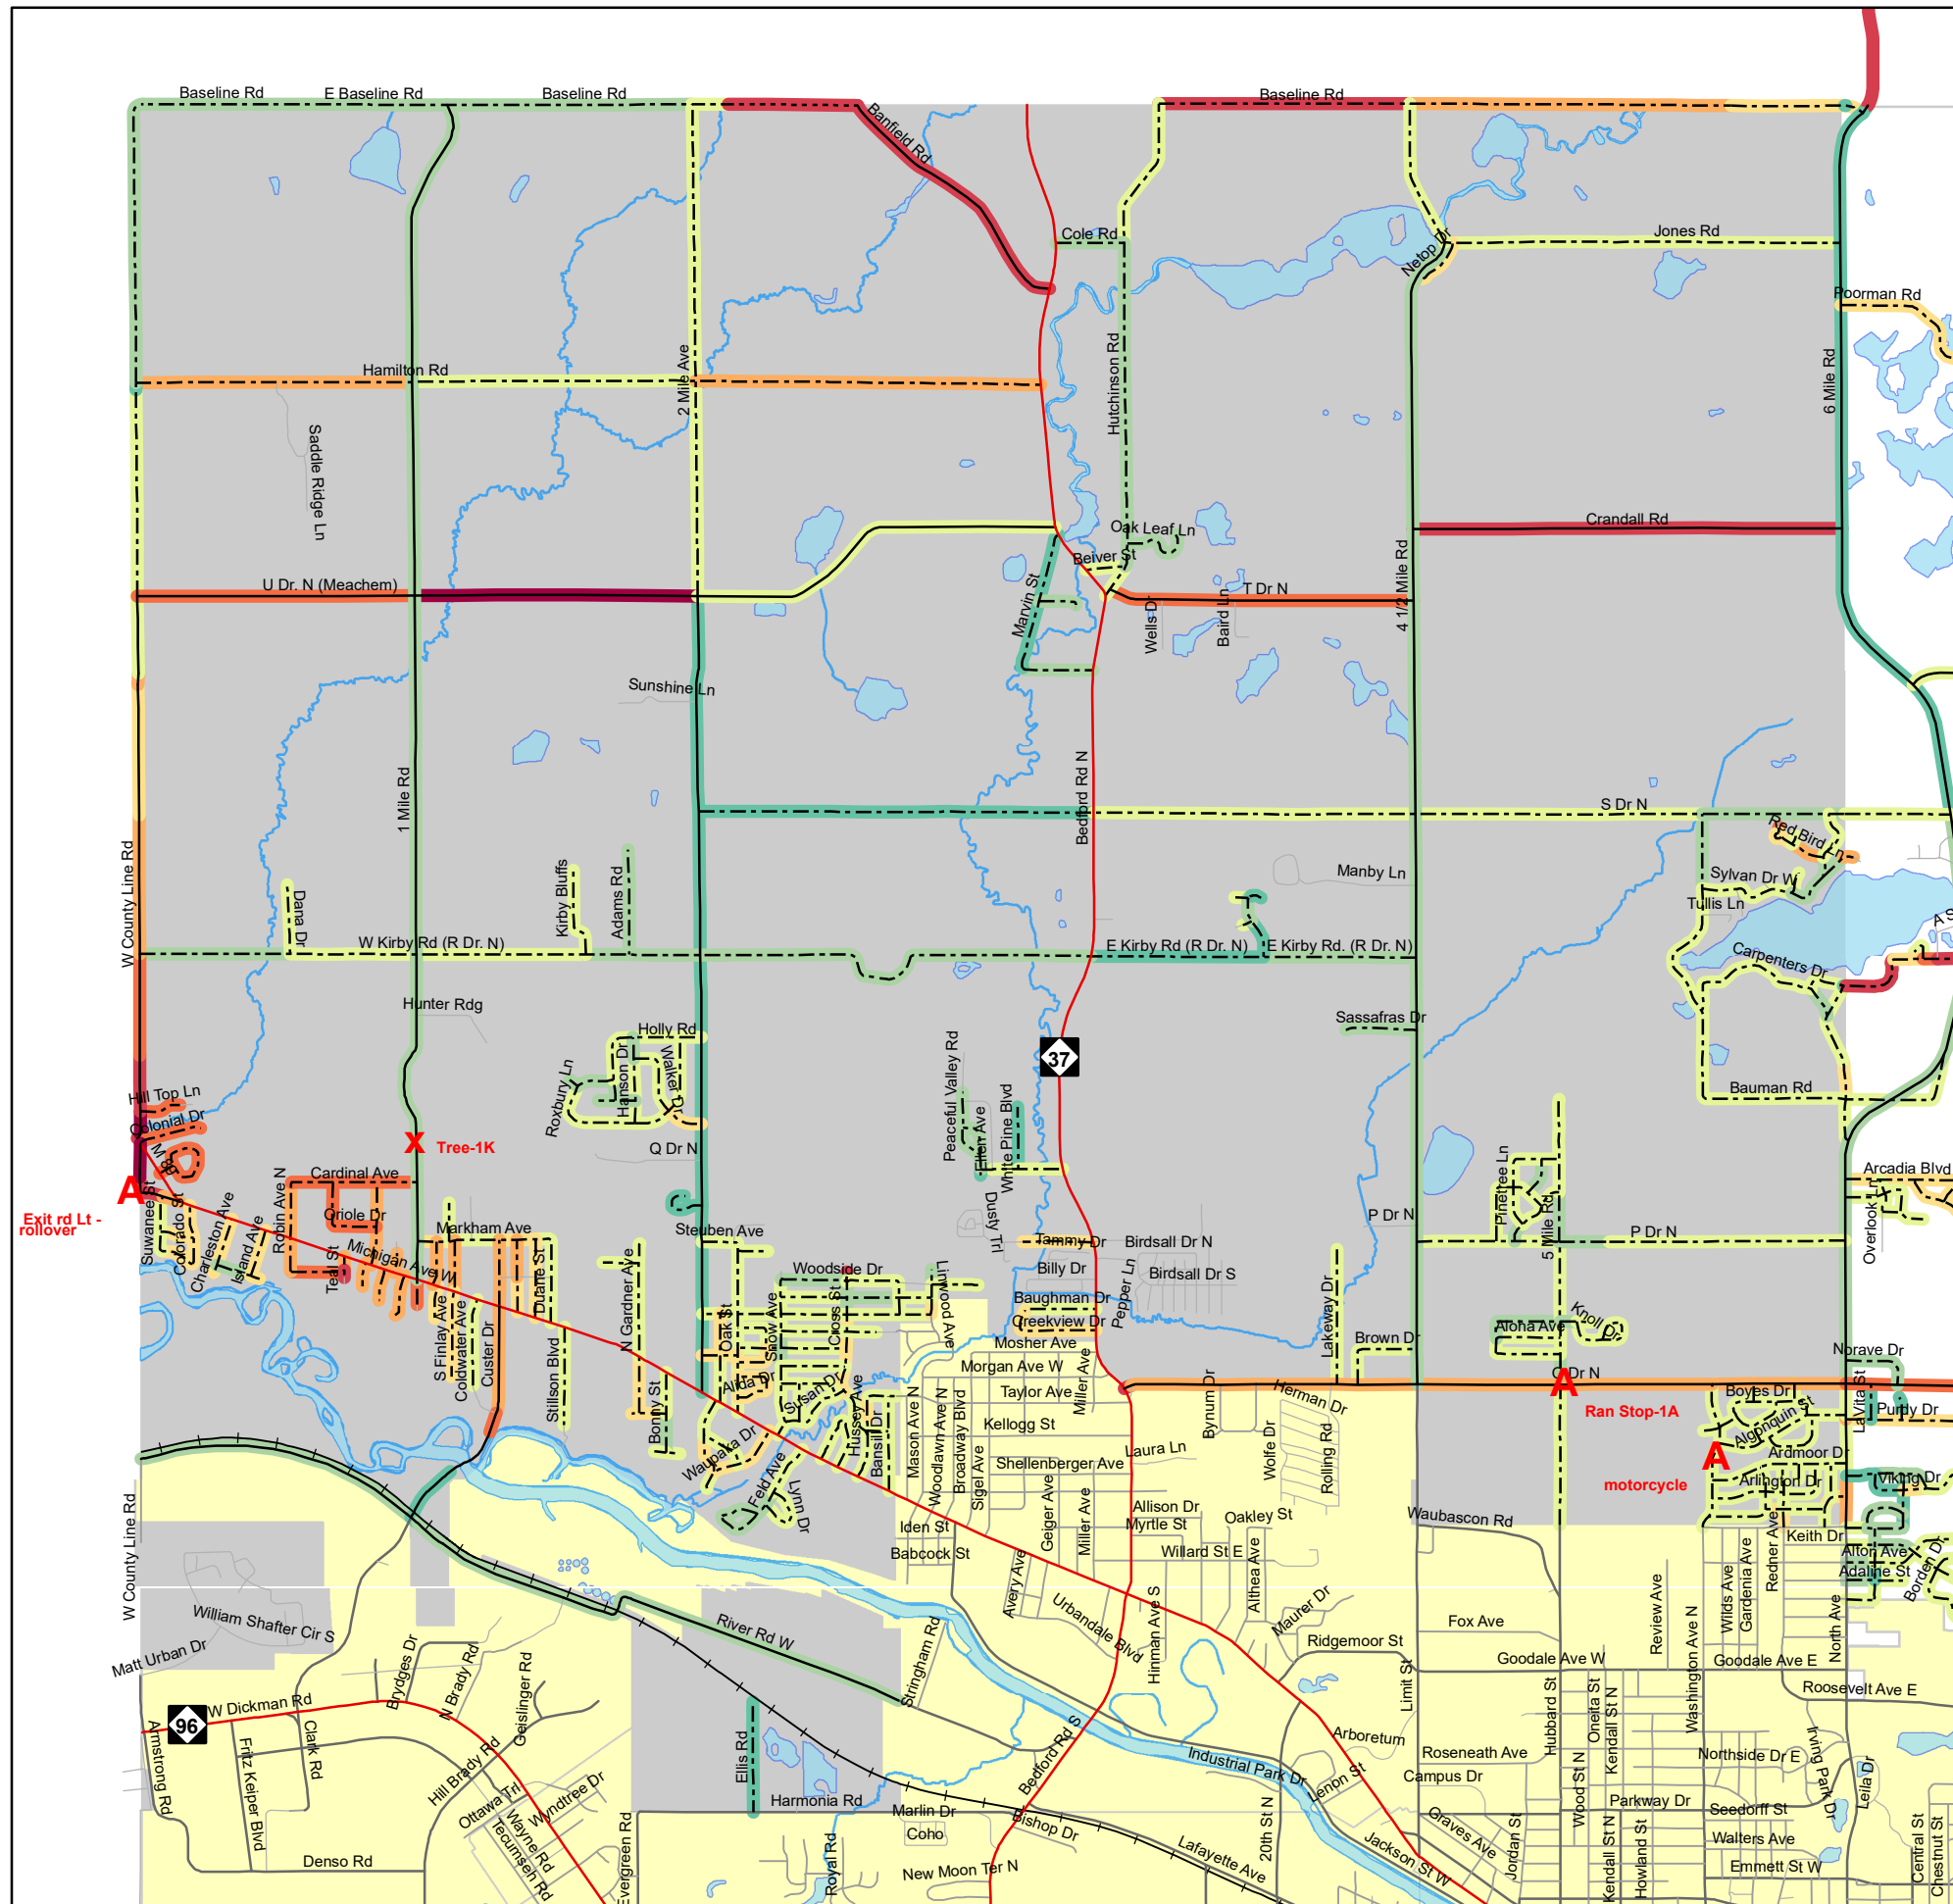

Bedford Township

Paser Ratings as of 2020 Project Season Completion

DRAFT

Paser Ratings

- 10 - New (0)
 - 9 - Excellent (0)
 - 8 - Very Good (44)
 - 7 - Good (121)
 - 6 - Good (230)
 - 5 - Fair (67)
 - 4 - Fair (41)
 - 3 - Poor (23)
 - 2 - Very Poor (14)
 - 1 - Failed (3)
- State Trunkline County Local, Hard Surface
 County Primary County Local, Gravel

Map Created by: Calhoun County GIS
 315 W Green St, Marshall MI 49068 | 269-781-0749
 Map Date: 12/9/2020